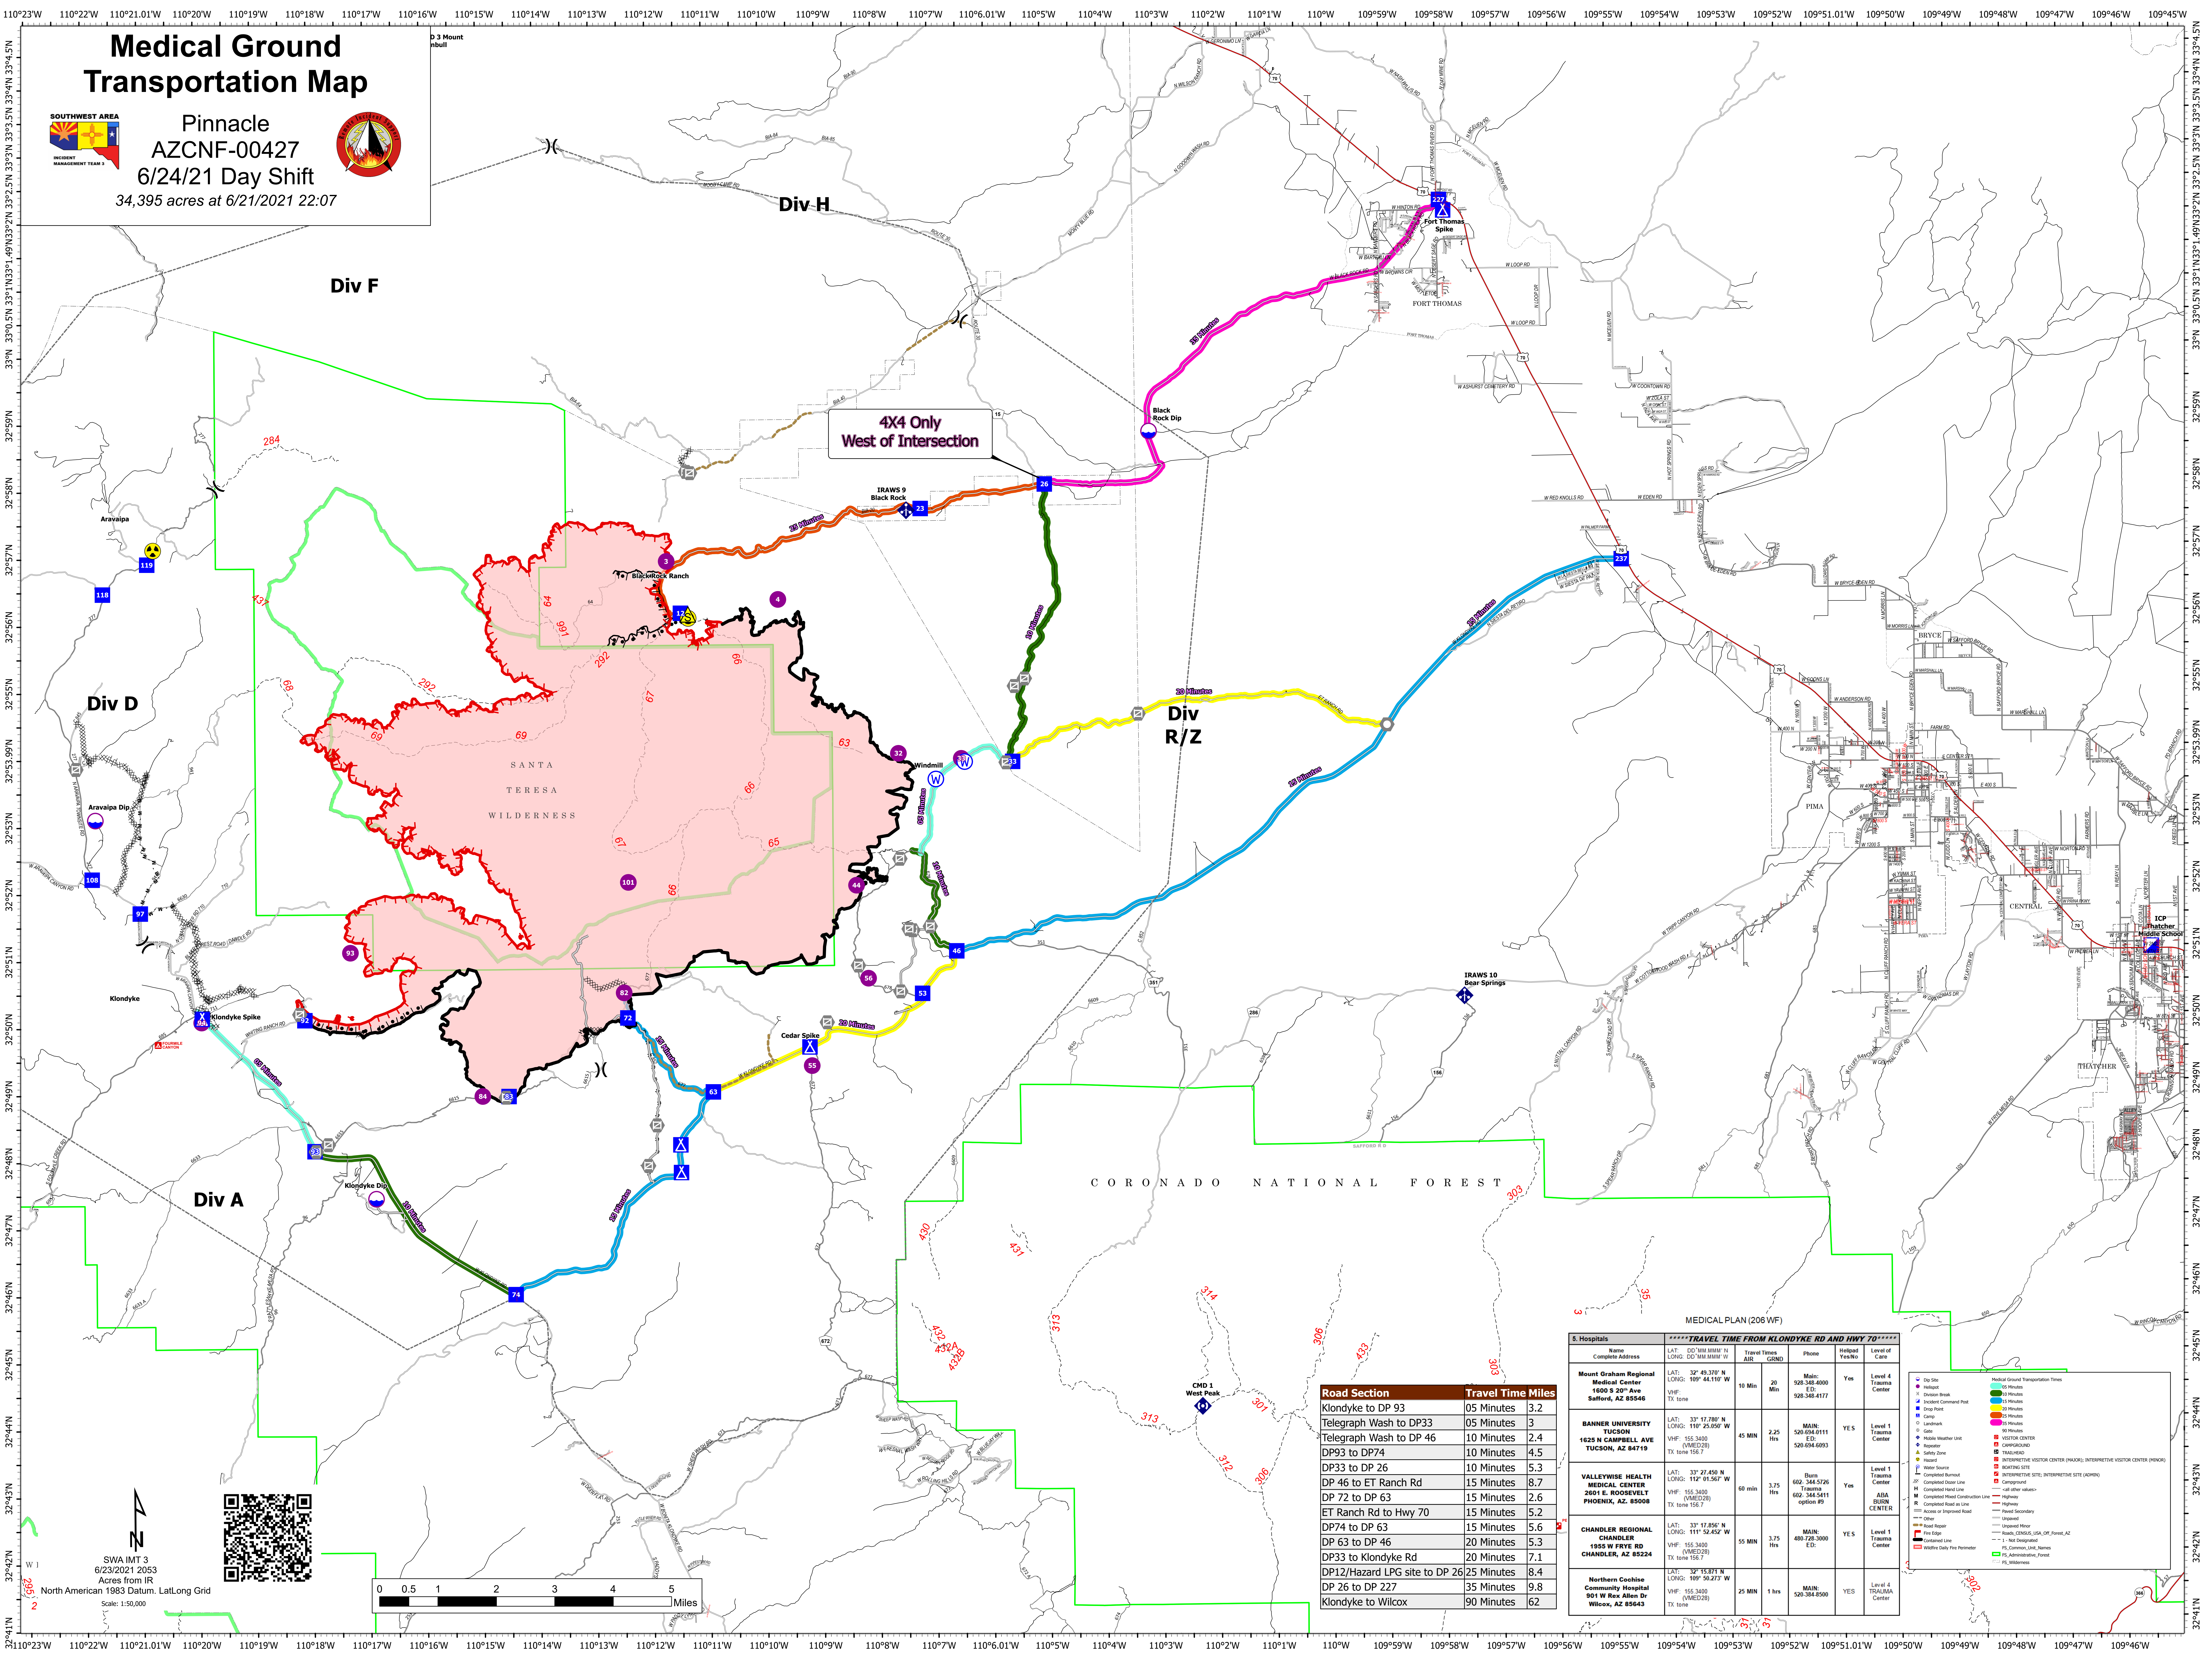

# Medical Ground Transportation Map

Pinnacle  
AZCNF-00427  
6/24/21 Day Shift  
34,395 acres at 6/21/2021 22:07

b 3 Mount  
nbul

4X4 Only  
West of Intersection

Road Section	Travel Time	Miles
Klondyke to DP 93	05 Minutes	3.2
Telegraph Wash to DP33	05 Minutes	3
DP93 to DP74	10 Minutes	2.4
DP 46 to ET Ranch Rd	15 Minutes	8.7
DP 72 to DP 63	15 Minutes	2.6
ET Ranch Rd to Hwy 70	15 Minutes	5.2
DP74 to DP 63	15 Minutes	5.6
DP 63 to DP 46	20 Minutes	5.3
DP33 to Klondyke Rd	20 Minutes	7.1
DP12/Hazard LPG site to DP 26	25 Minutes	8.4
DP 26 to DP 227	35 Minutes	9.8
Klondyke to Wilcox	90 Minutes	62

Medical Ground Transportation Times

- 05 Minutes
- 10 Minutes
- 15 Minutes
- 20 Minutes
- 25 Minutes
- 30 Minutes
- 35 Minutes
- 40 Minutes
- 45 Minutes
- 50 Minutes
- 55 Minutes
- 60 Minutes
- 65 Minutes
- 70 Minutes
- 75 Minutes
- 80 Minutes
- 85 Minutes
- 90 Minutes

SWA IMT 3  
6/23/2021 2053  
Acres from IR  
North American 1983 Datum, Lat,Long Grid  
Scale: 1:50,000