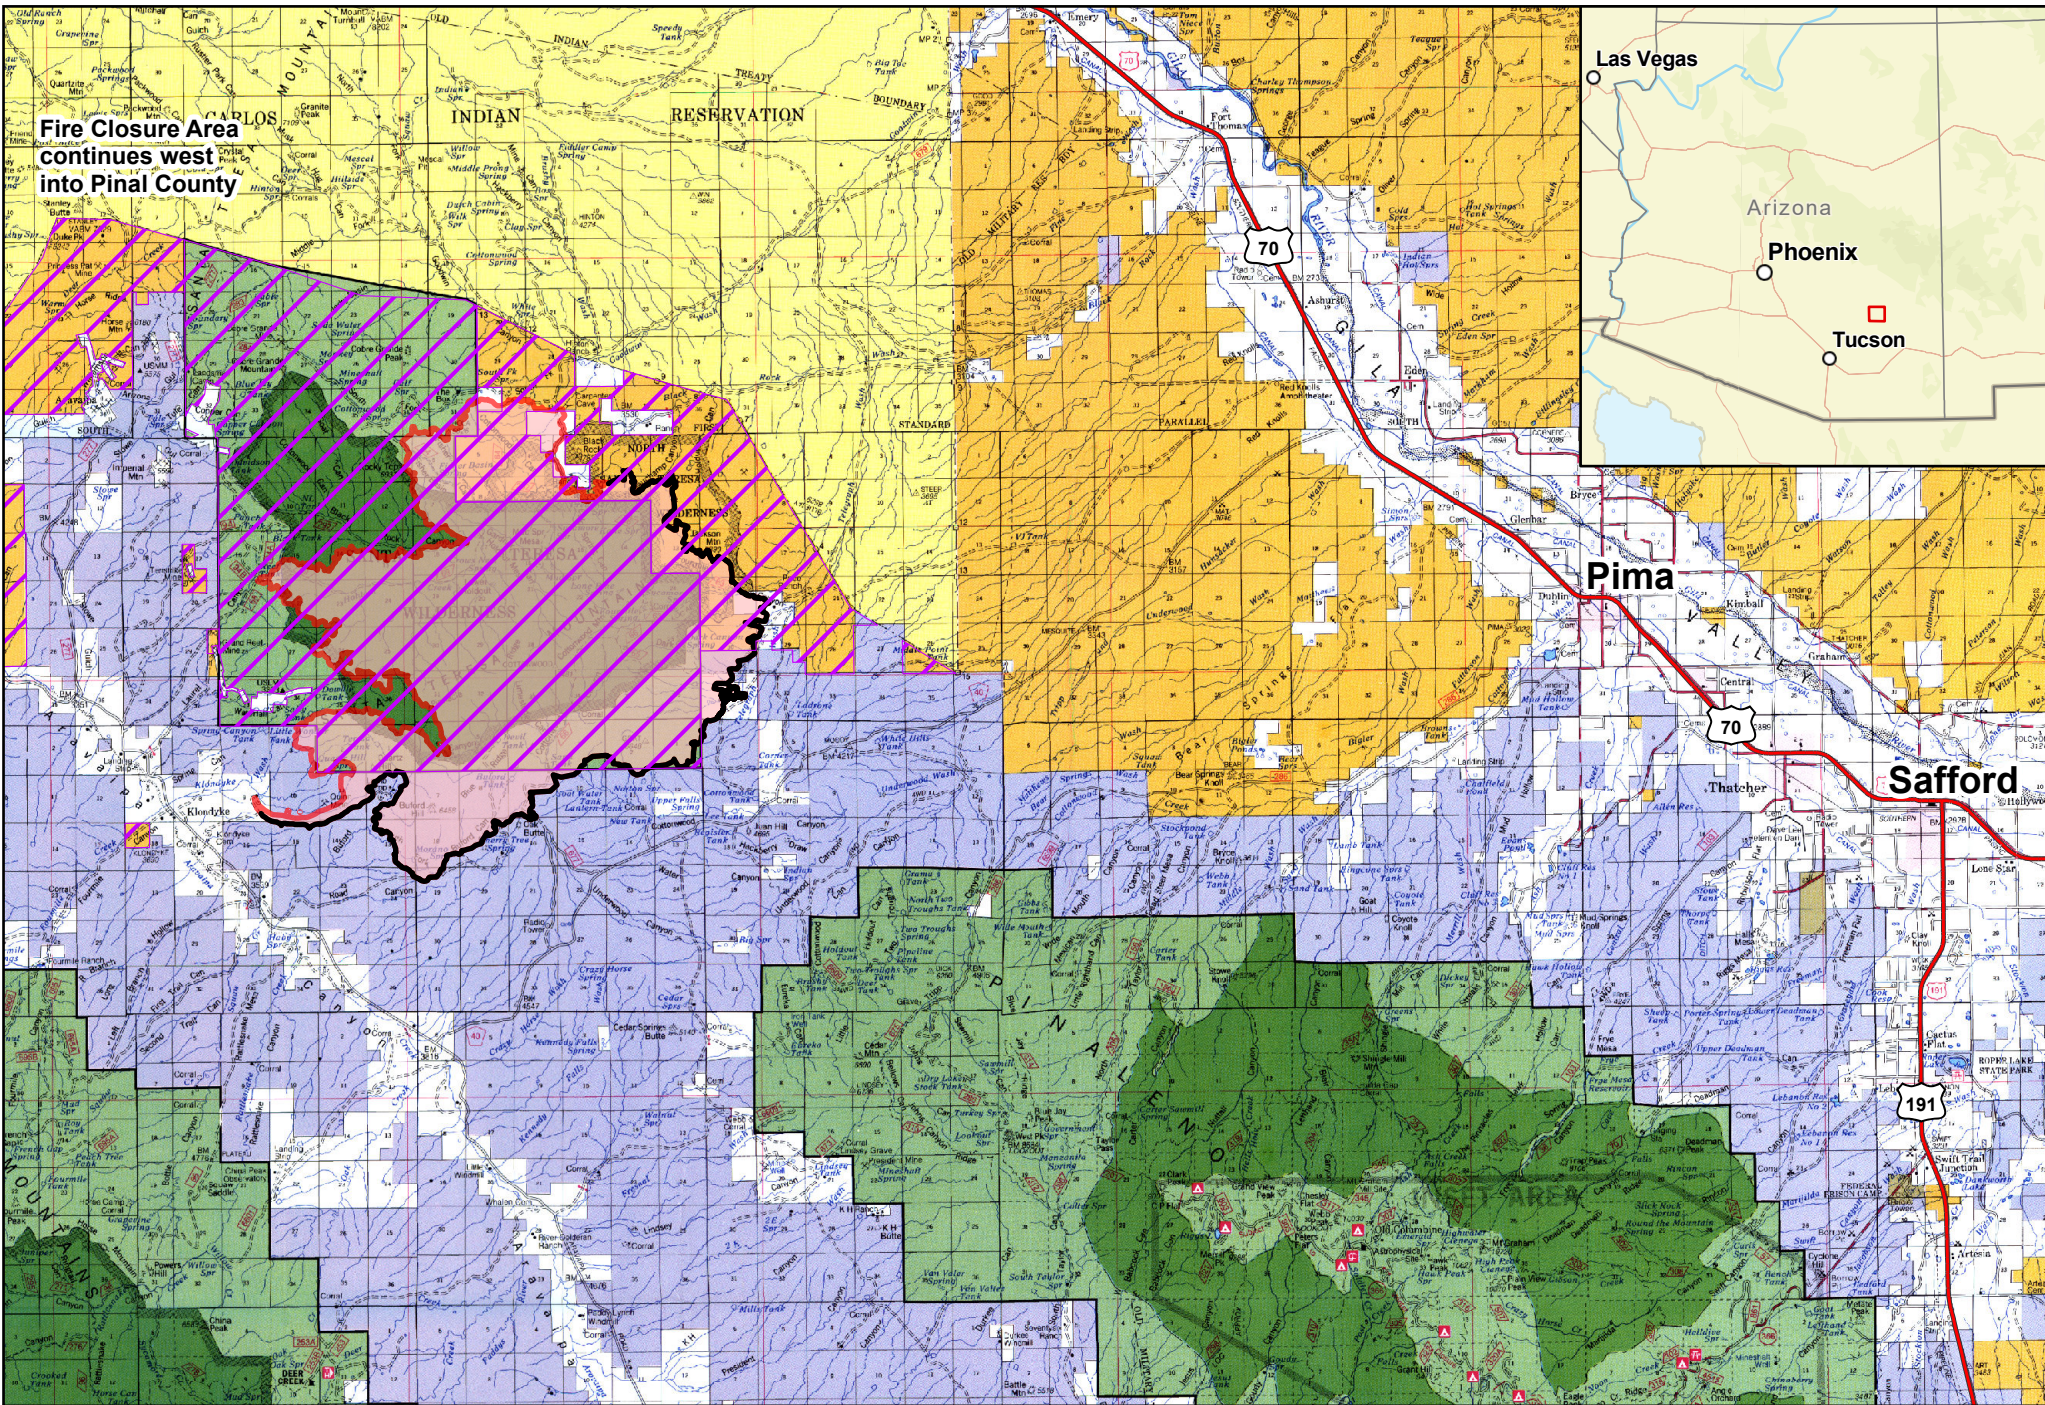

**Fire Closure Area  
continues west  
into Pinal County**

**Public Information Map**

Pinnacle  
AZCNF-00427  
06/24/2021 Day  
34,395 acres

-  Contained Line
-  Wildfire Daily Fire Perimeter
-  Fire Closure Area

Scale: 1:250,000