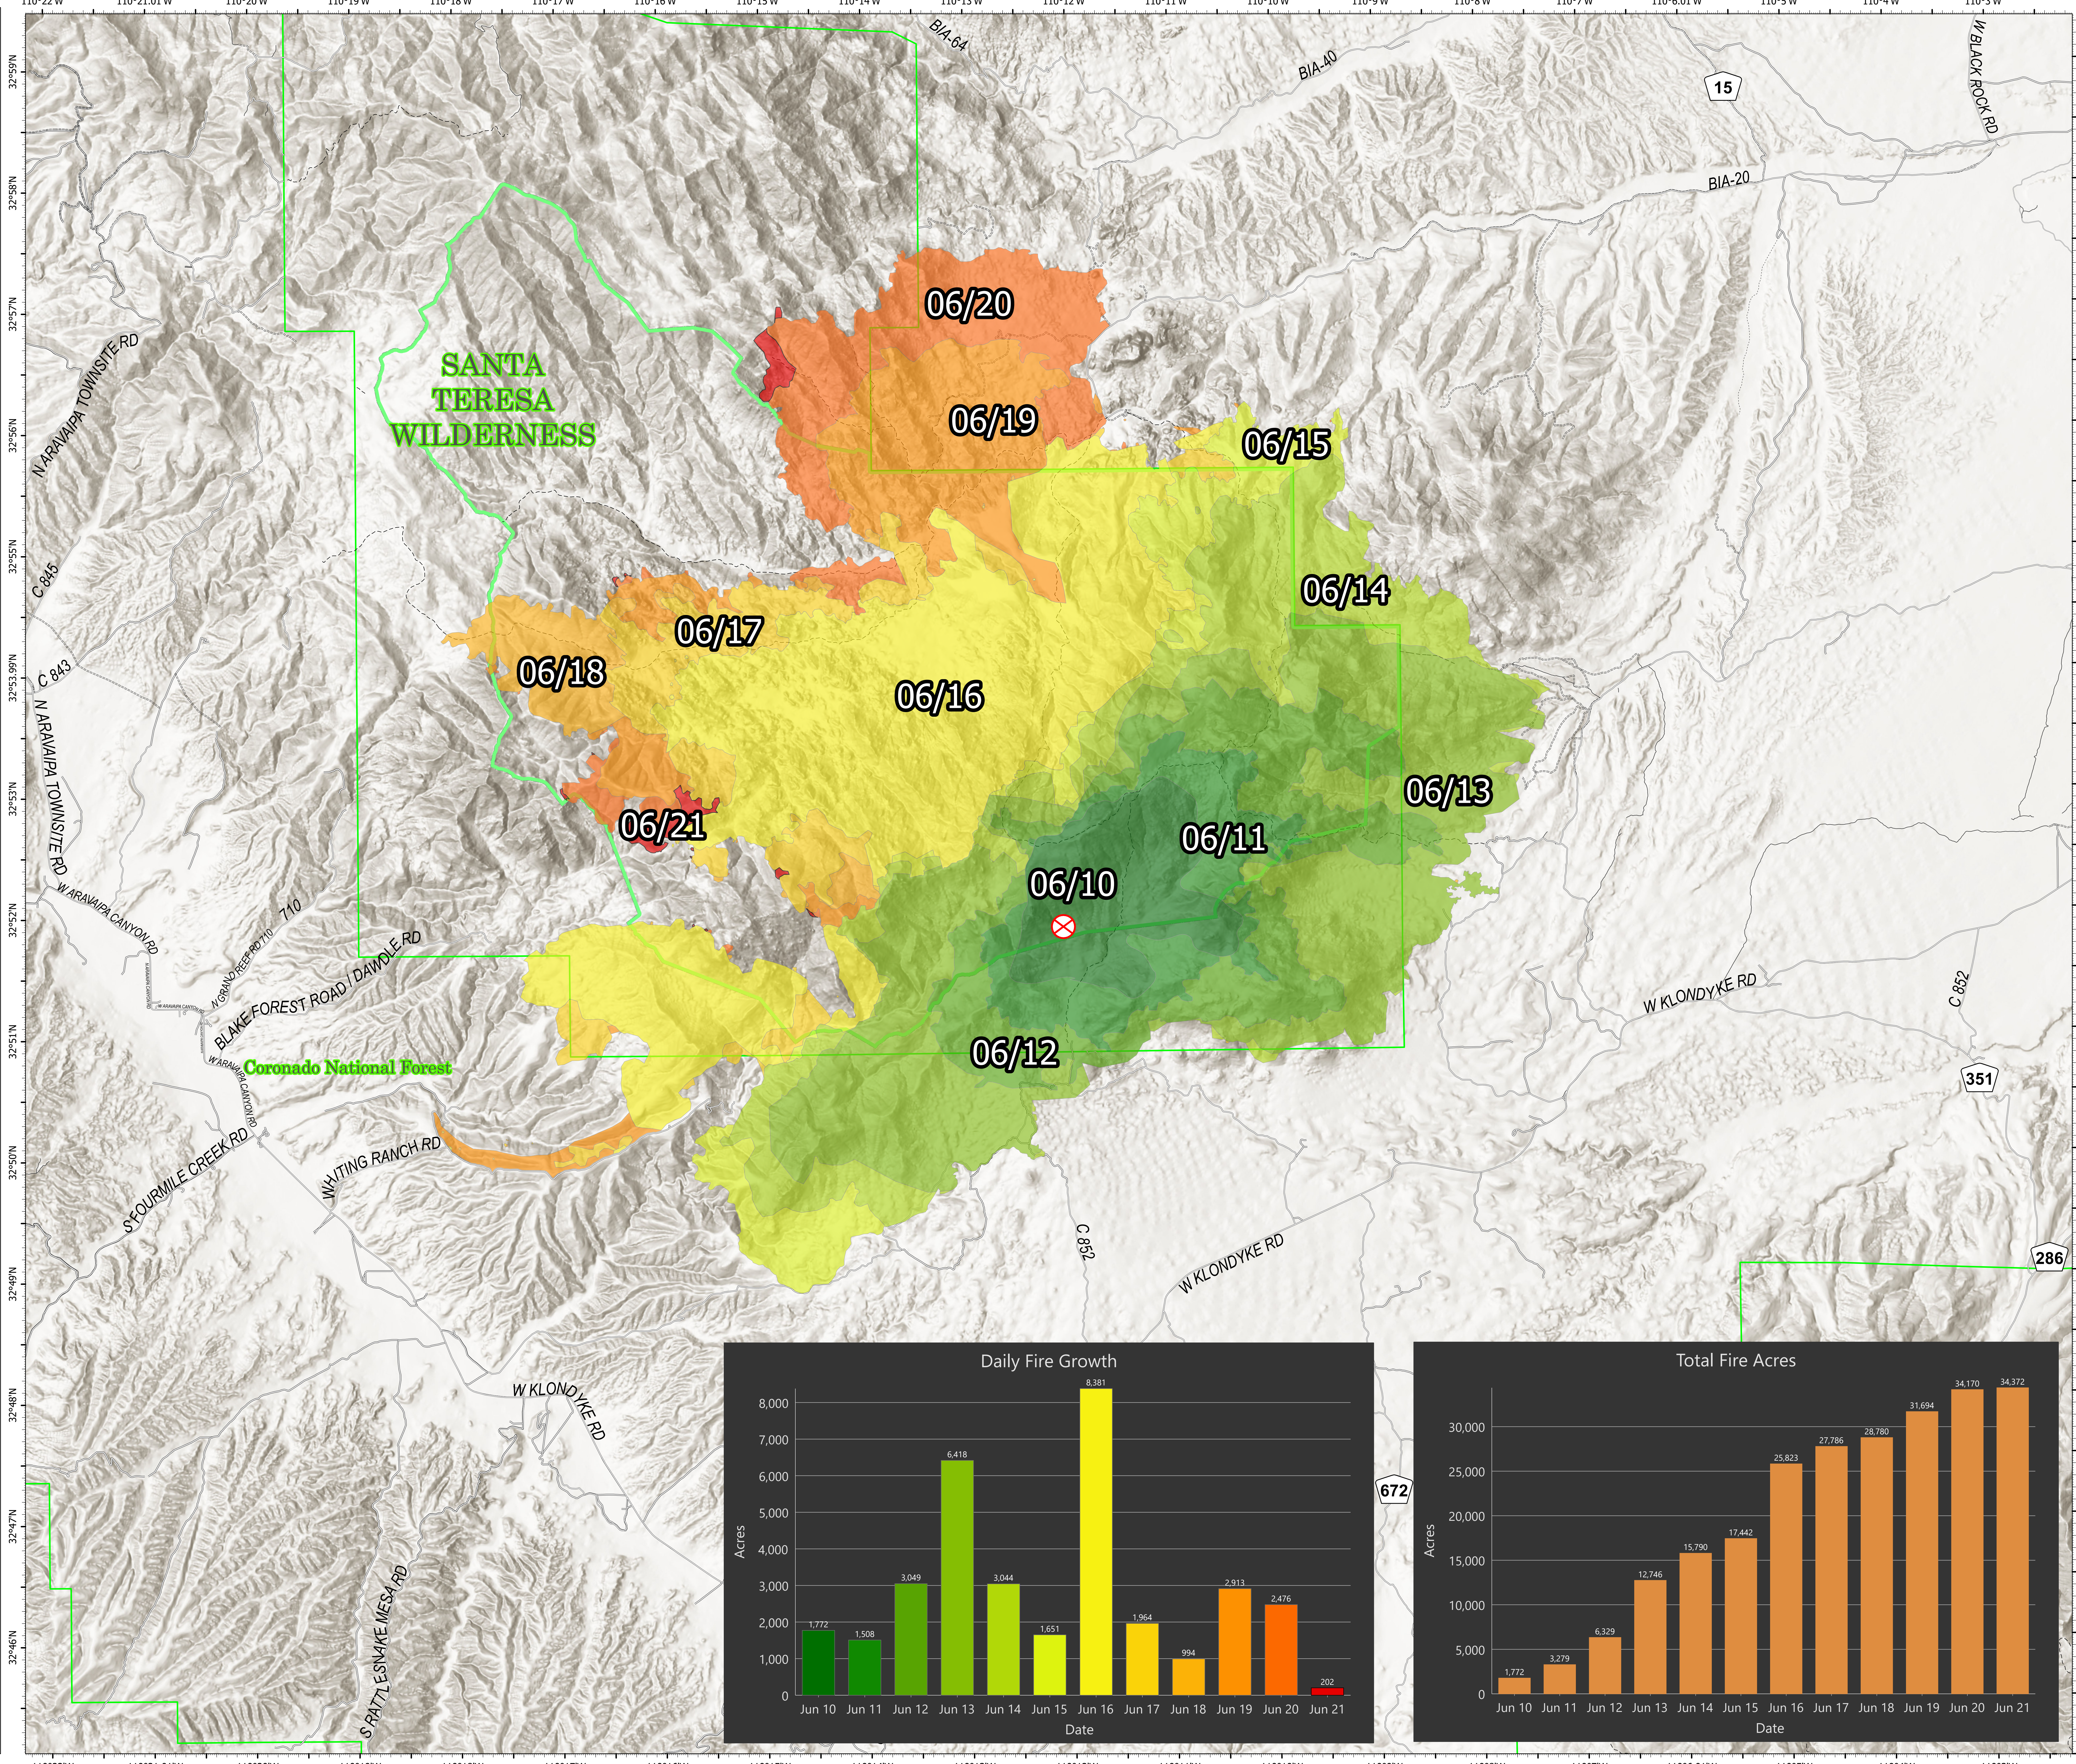

Progression

Pinnacle
AZCNF-00427
06/24/2021

Scale: 1:30,000
6/23/2021 2023
Acres from IR
North American 1983 Datum, LatLong Grid