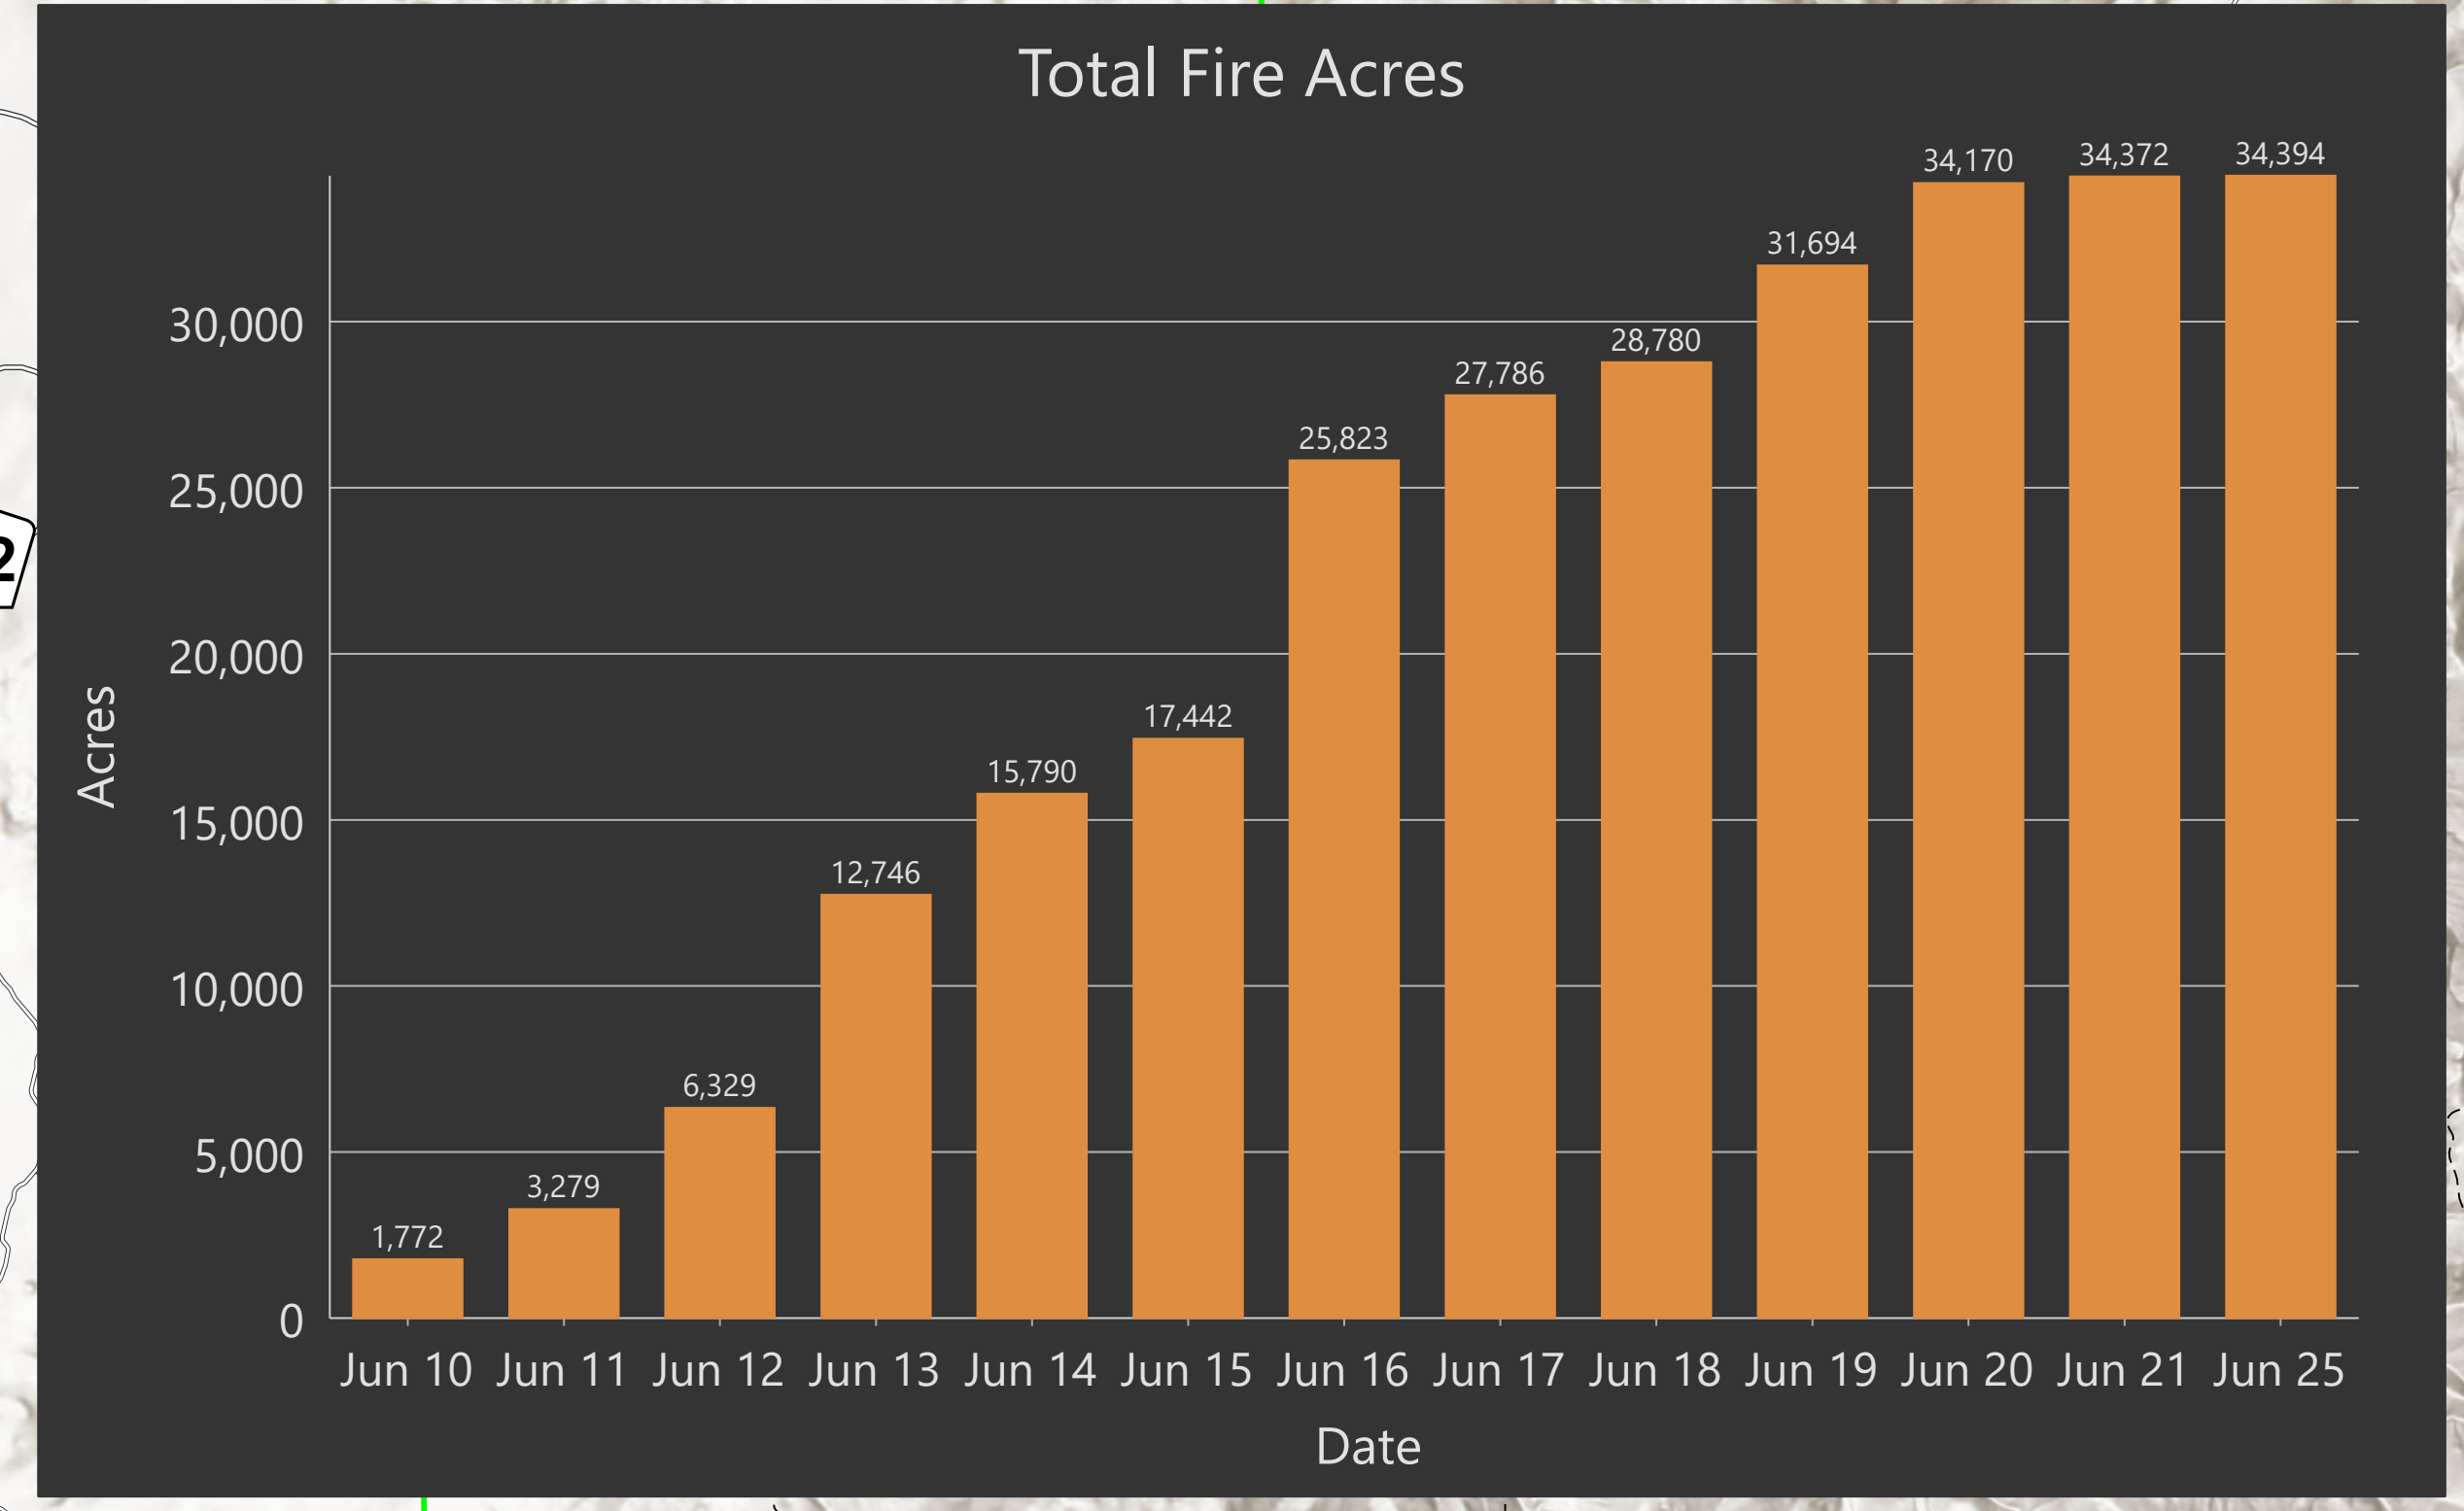

Progression

Pinnacle
AZCNF-00427
06/25/2021

Scale: 1:30,000

6/25/2021 0954
Acres from IR
North American 1983 Datum, LatLong Grid