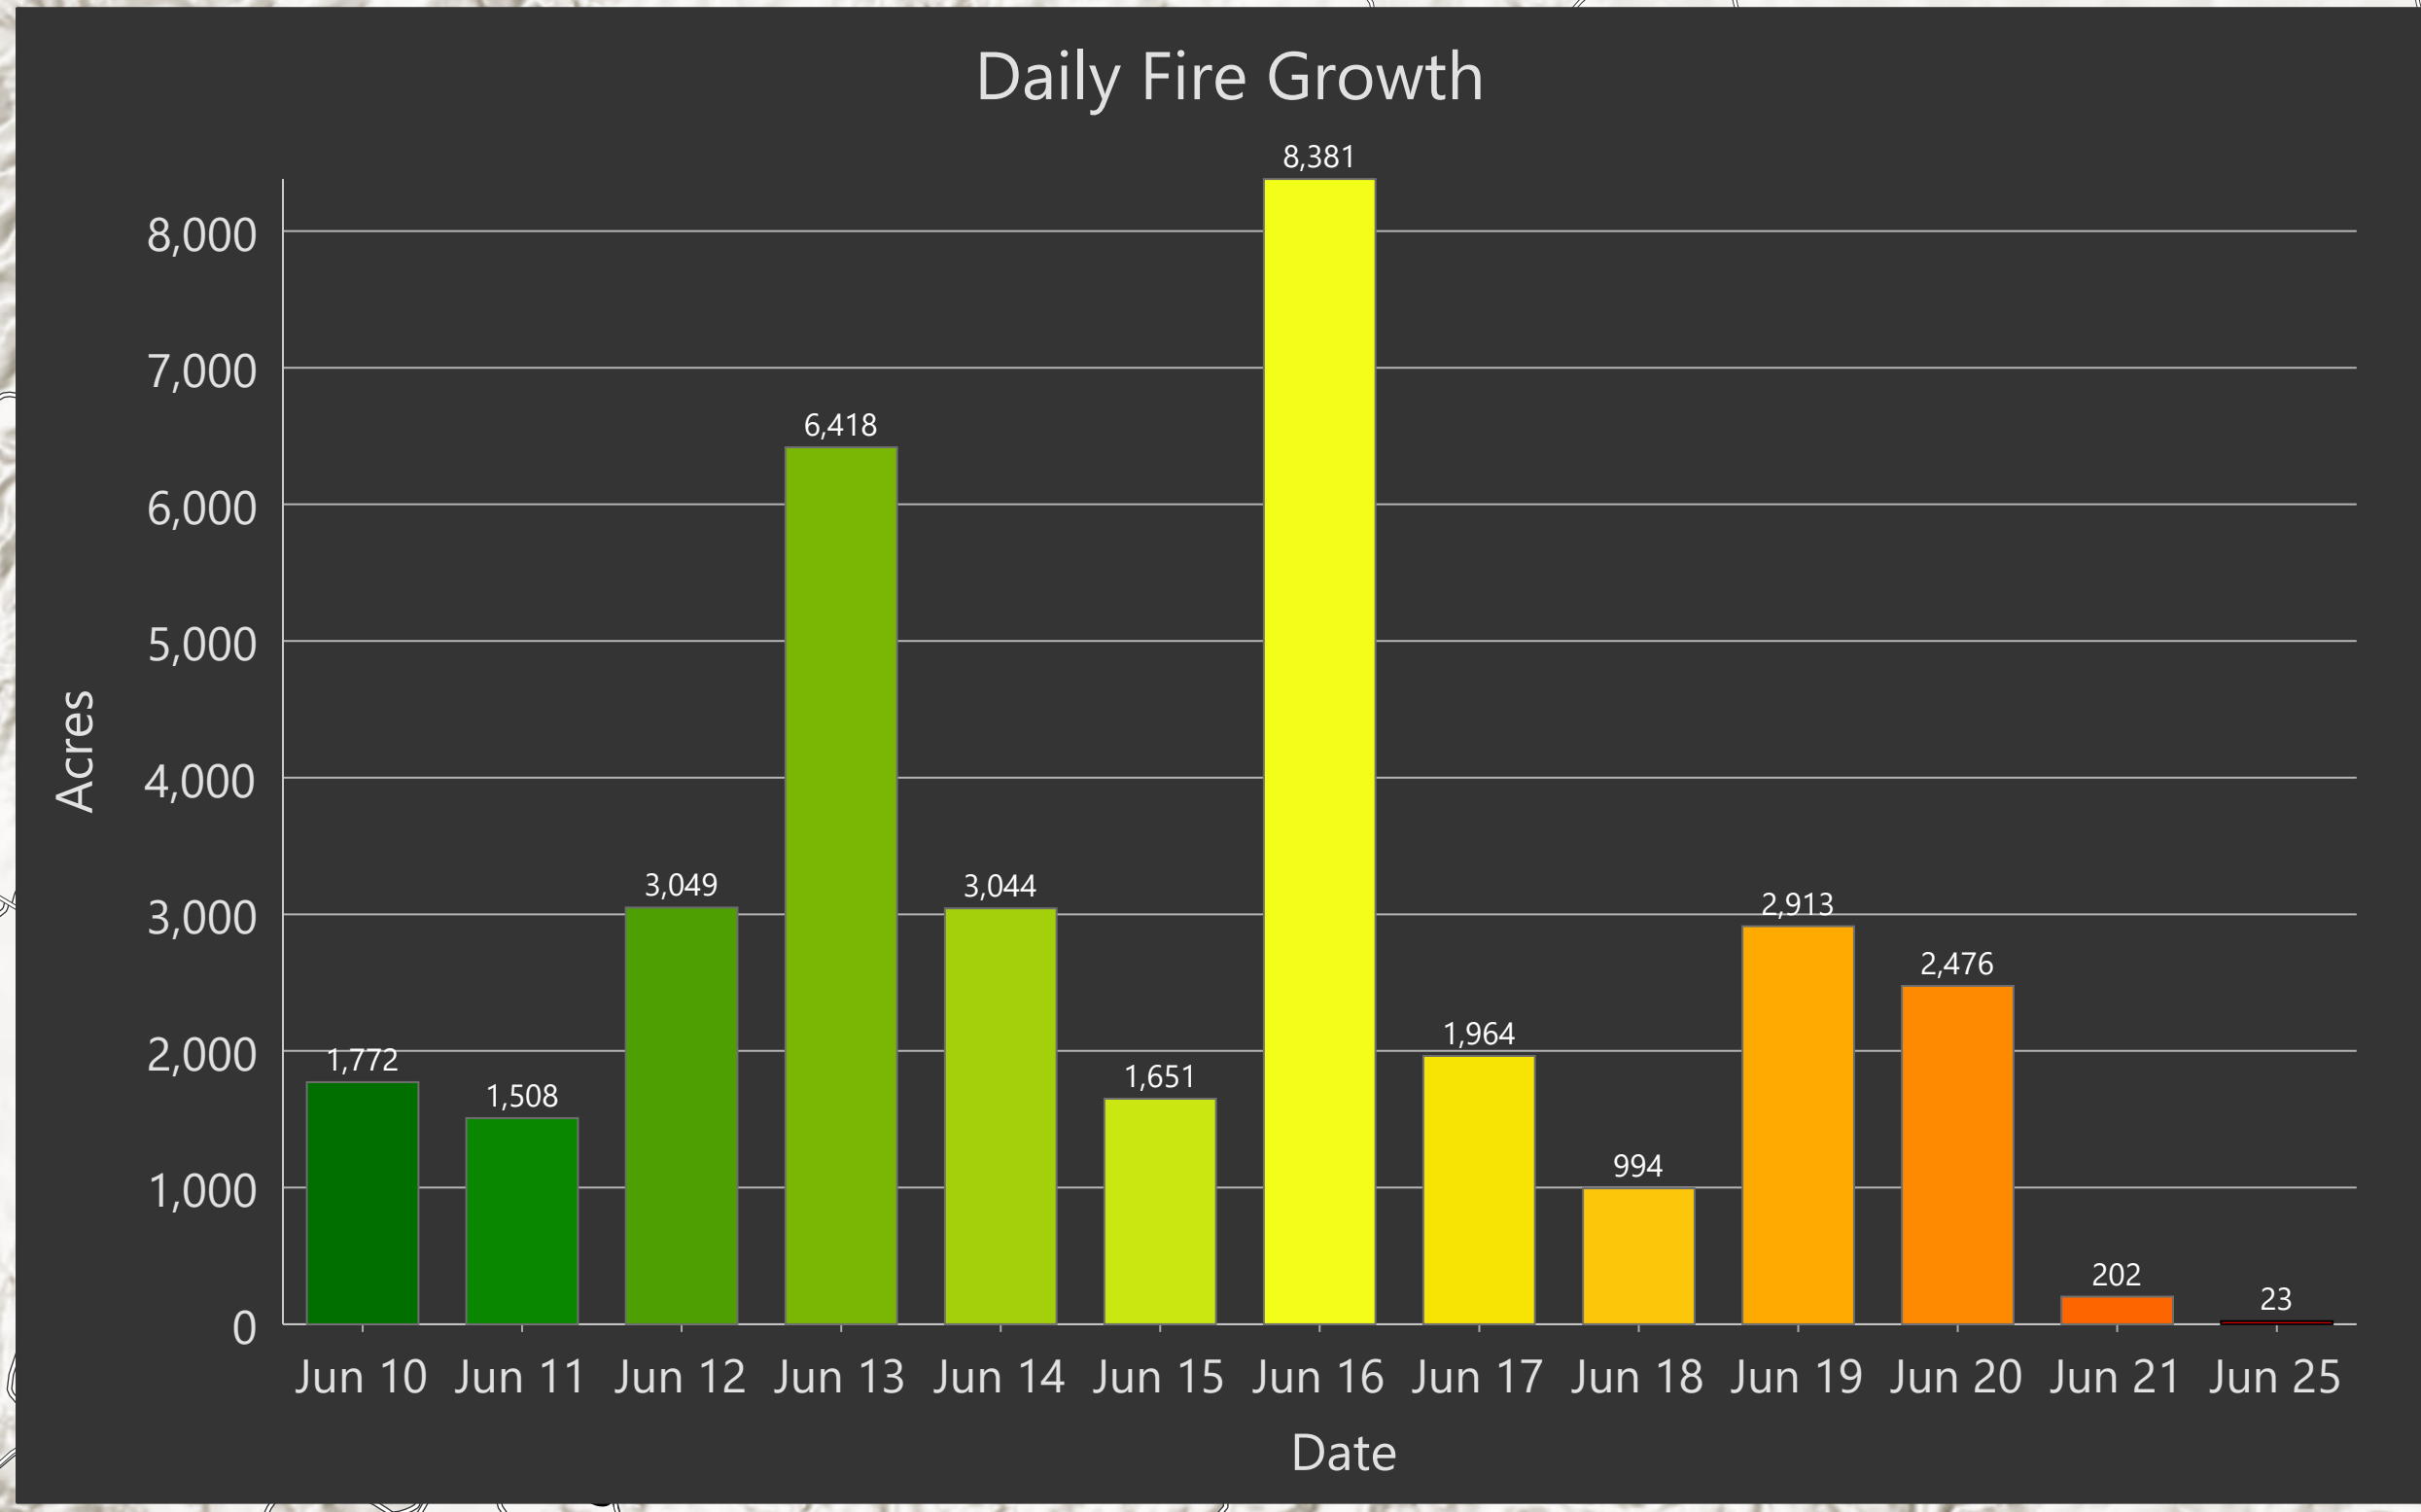

Progression

Pinnacle
AZCNF-00427
06/25/2021

Scale: 1:30,000

6/25/2021 0954
Acres from IR
North American 1983 Datum, LatLong Grid