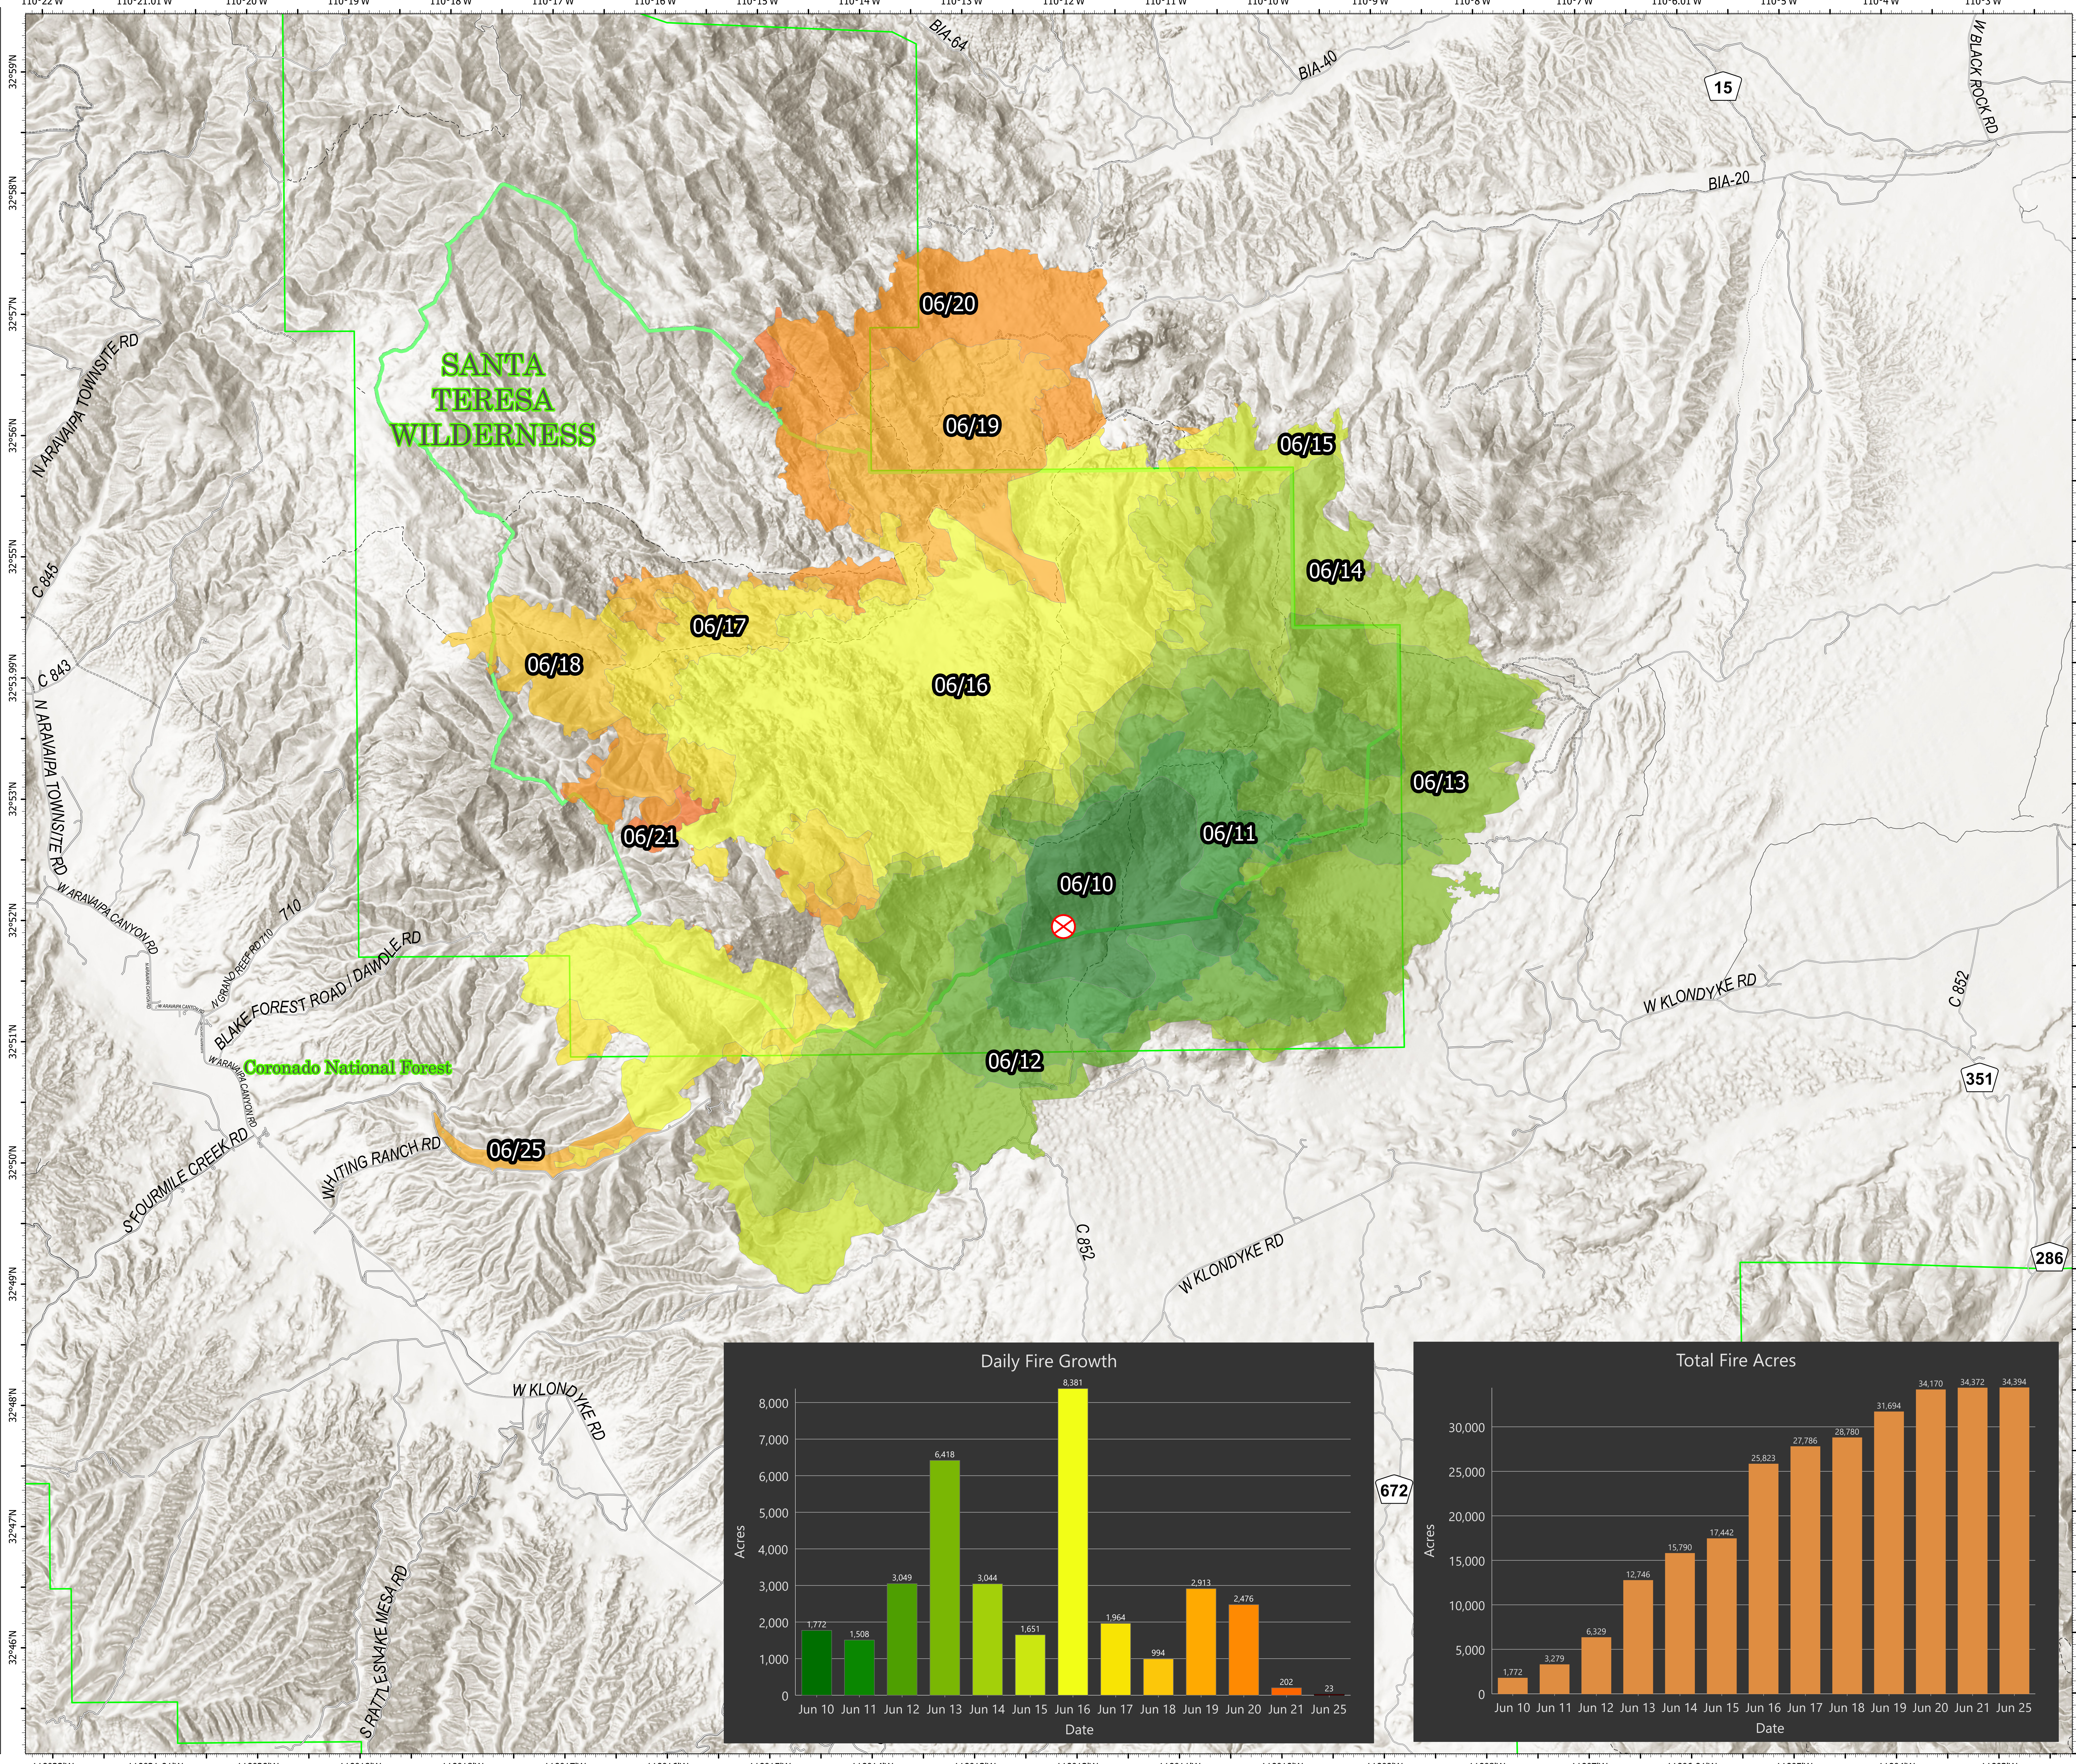

Progression

Pinnacle
AZCNF-00427
06/25/2021

Scale: 1:30,000

6/25/2021 0954
Acres from IR
North American 1983 Datum, LatLong Grid