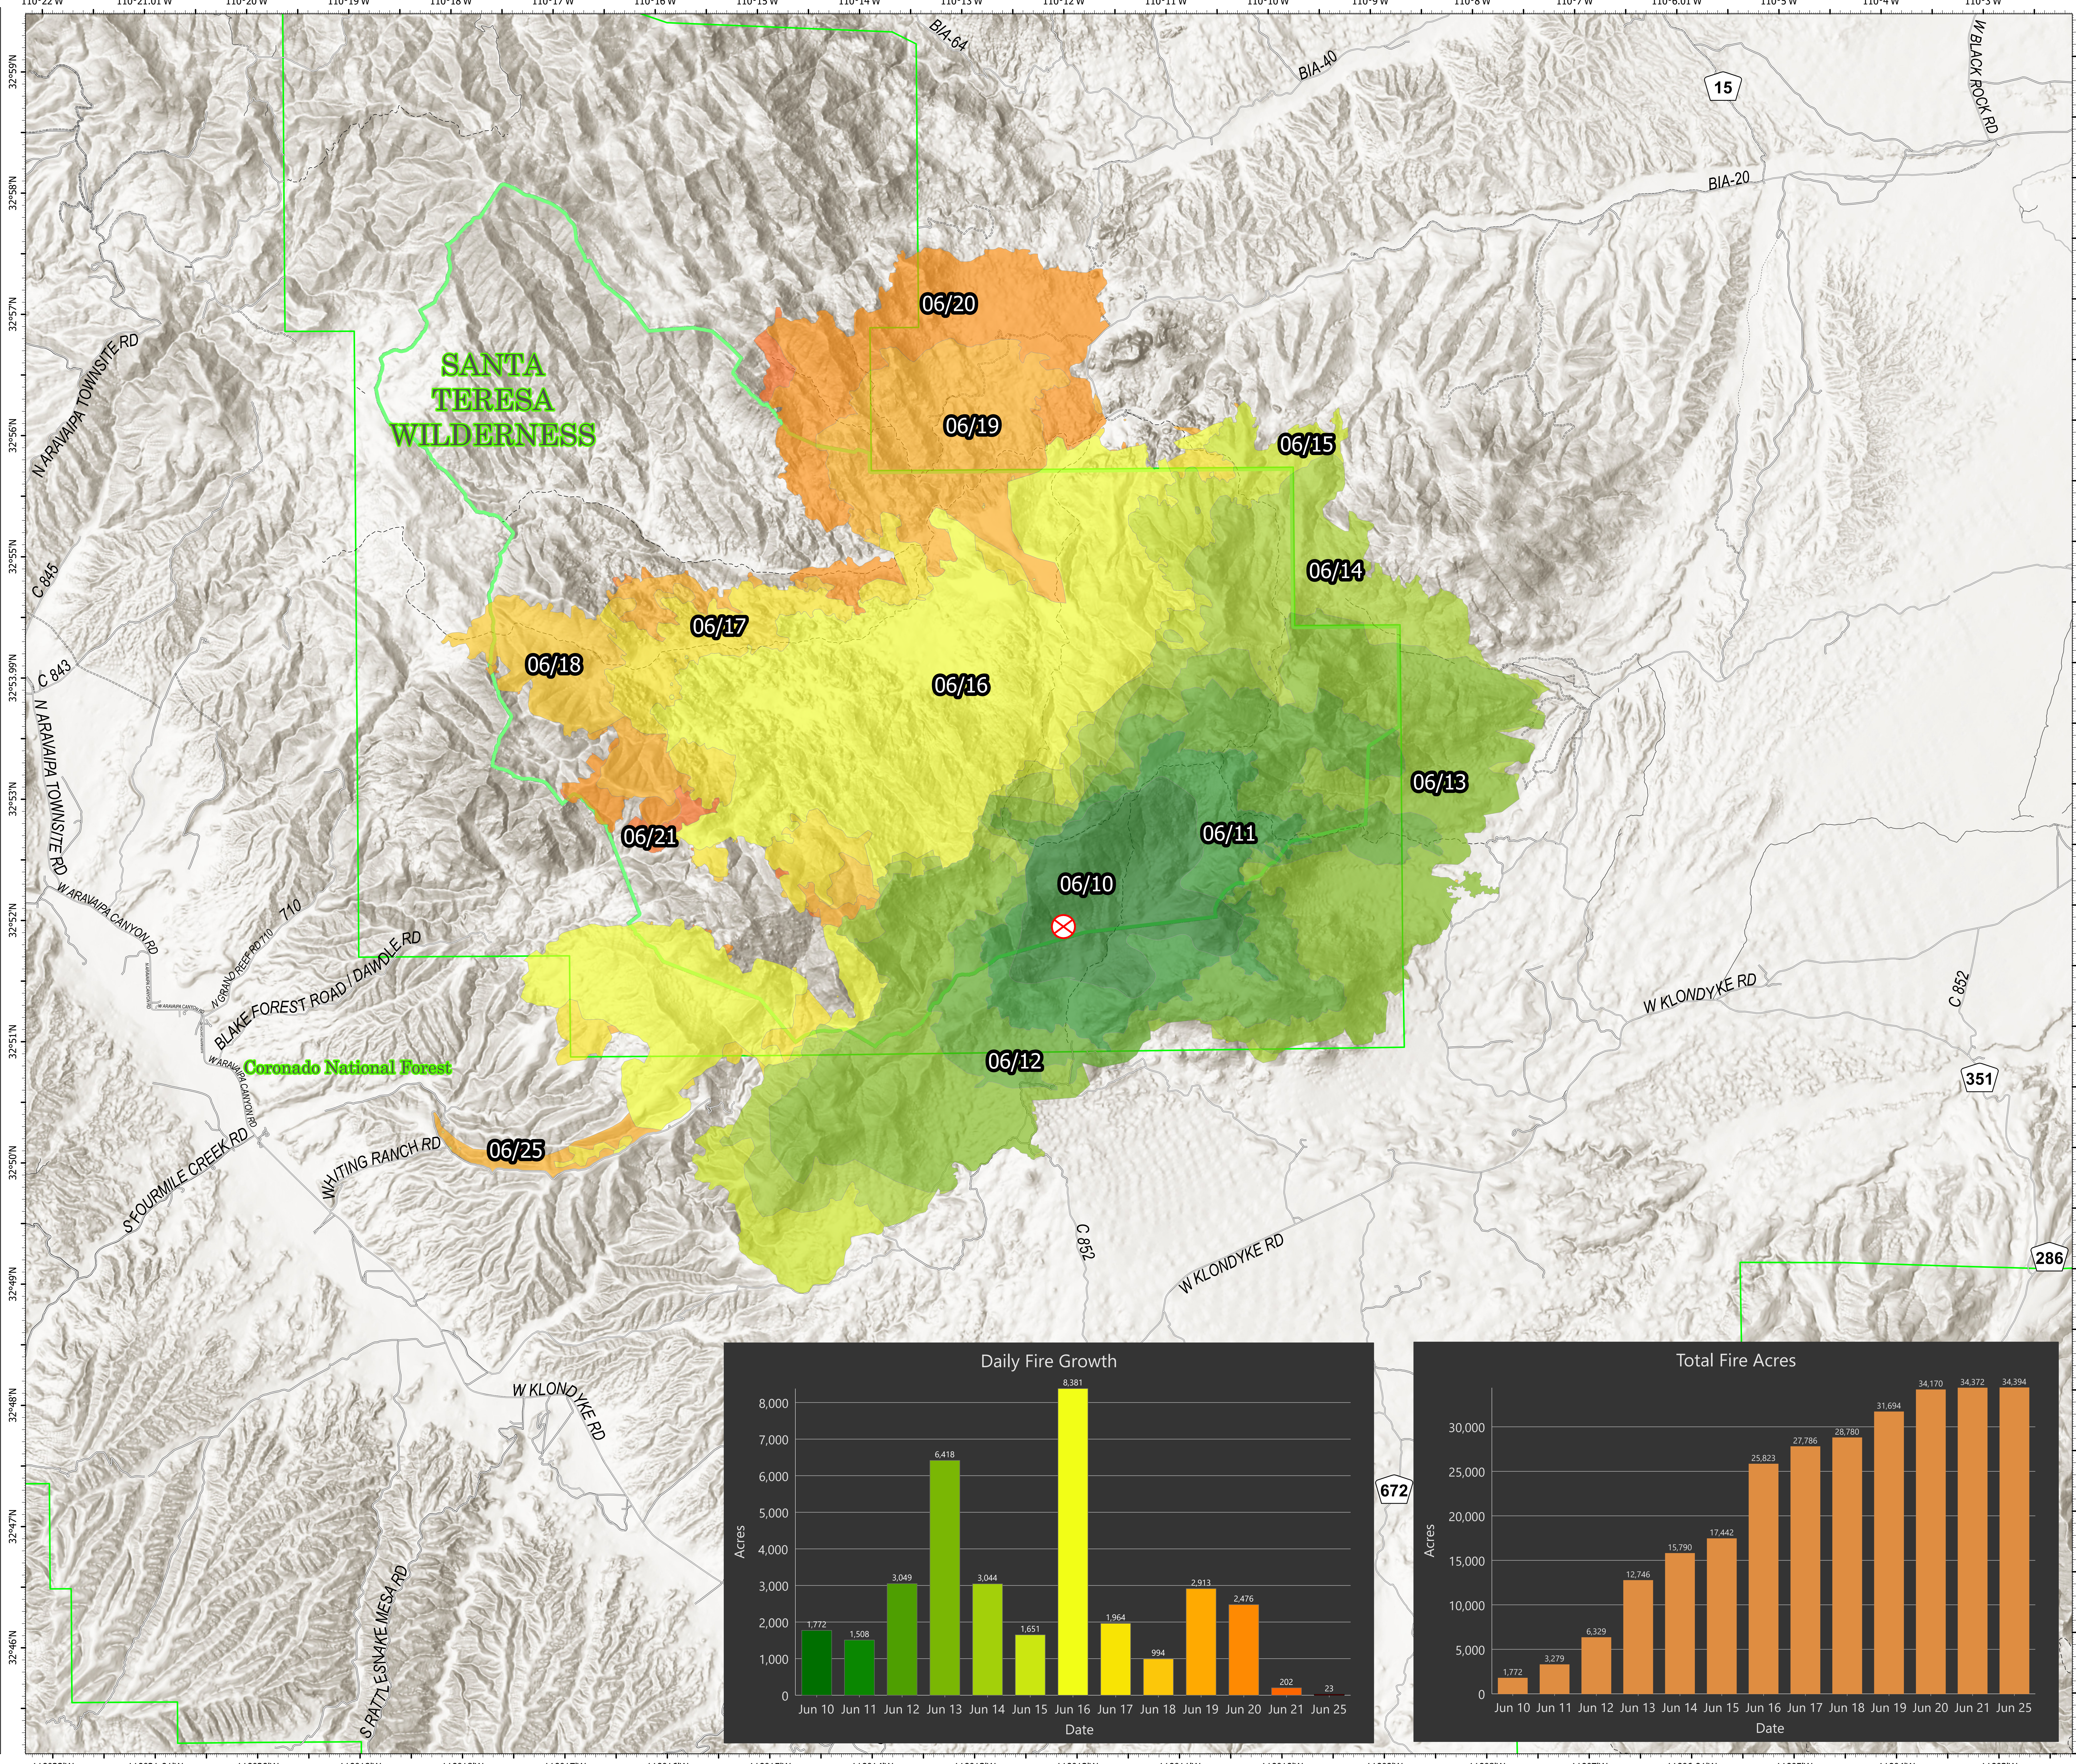

Progression

Pinnacle
AZCNF-00427
06/27/2021

Scale: 1:30,000
6/26/2021 2030
Acres from IR
North American 1983 Datum, LatLong Grid