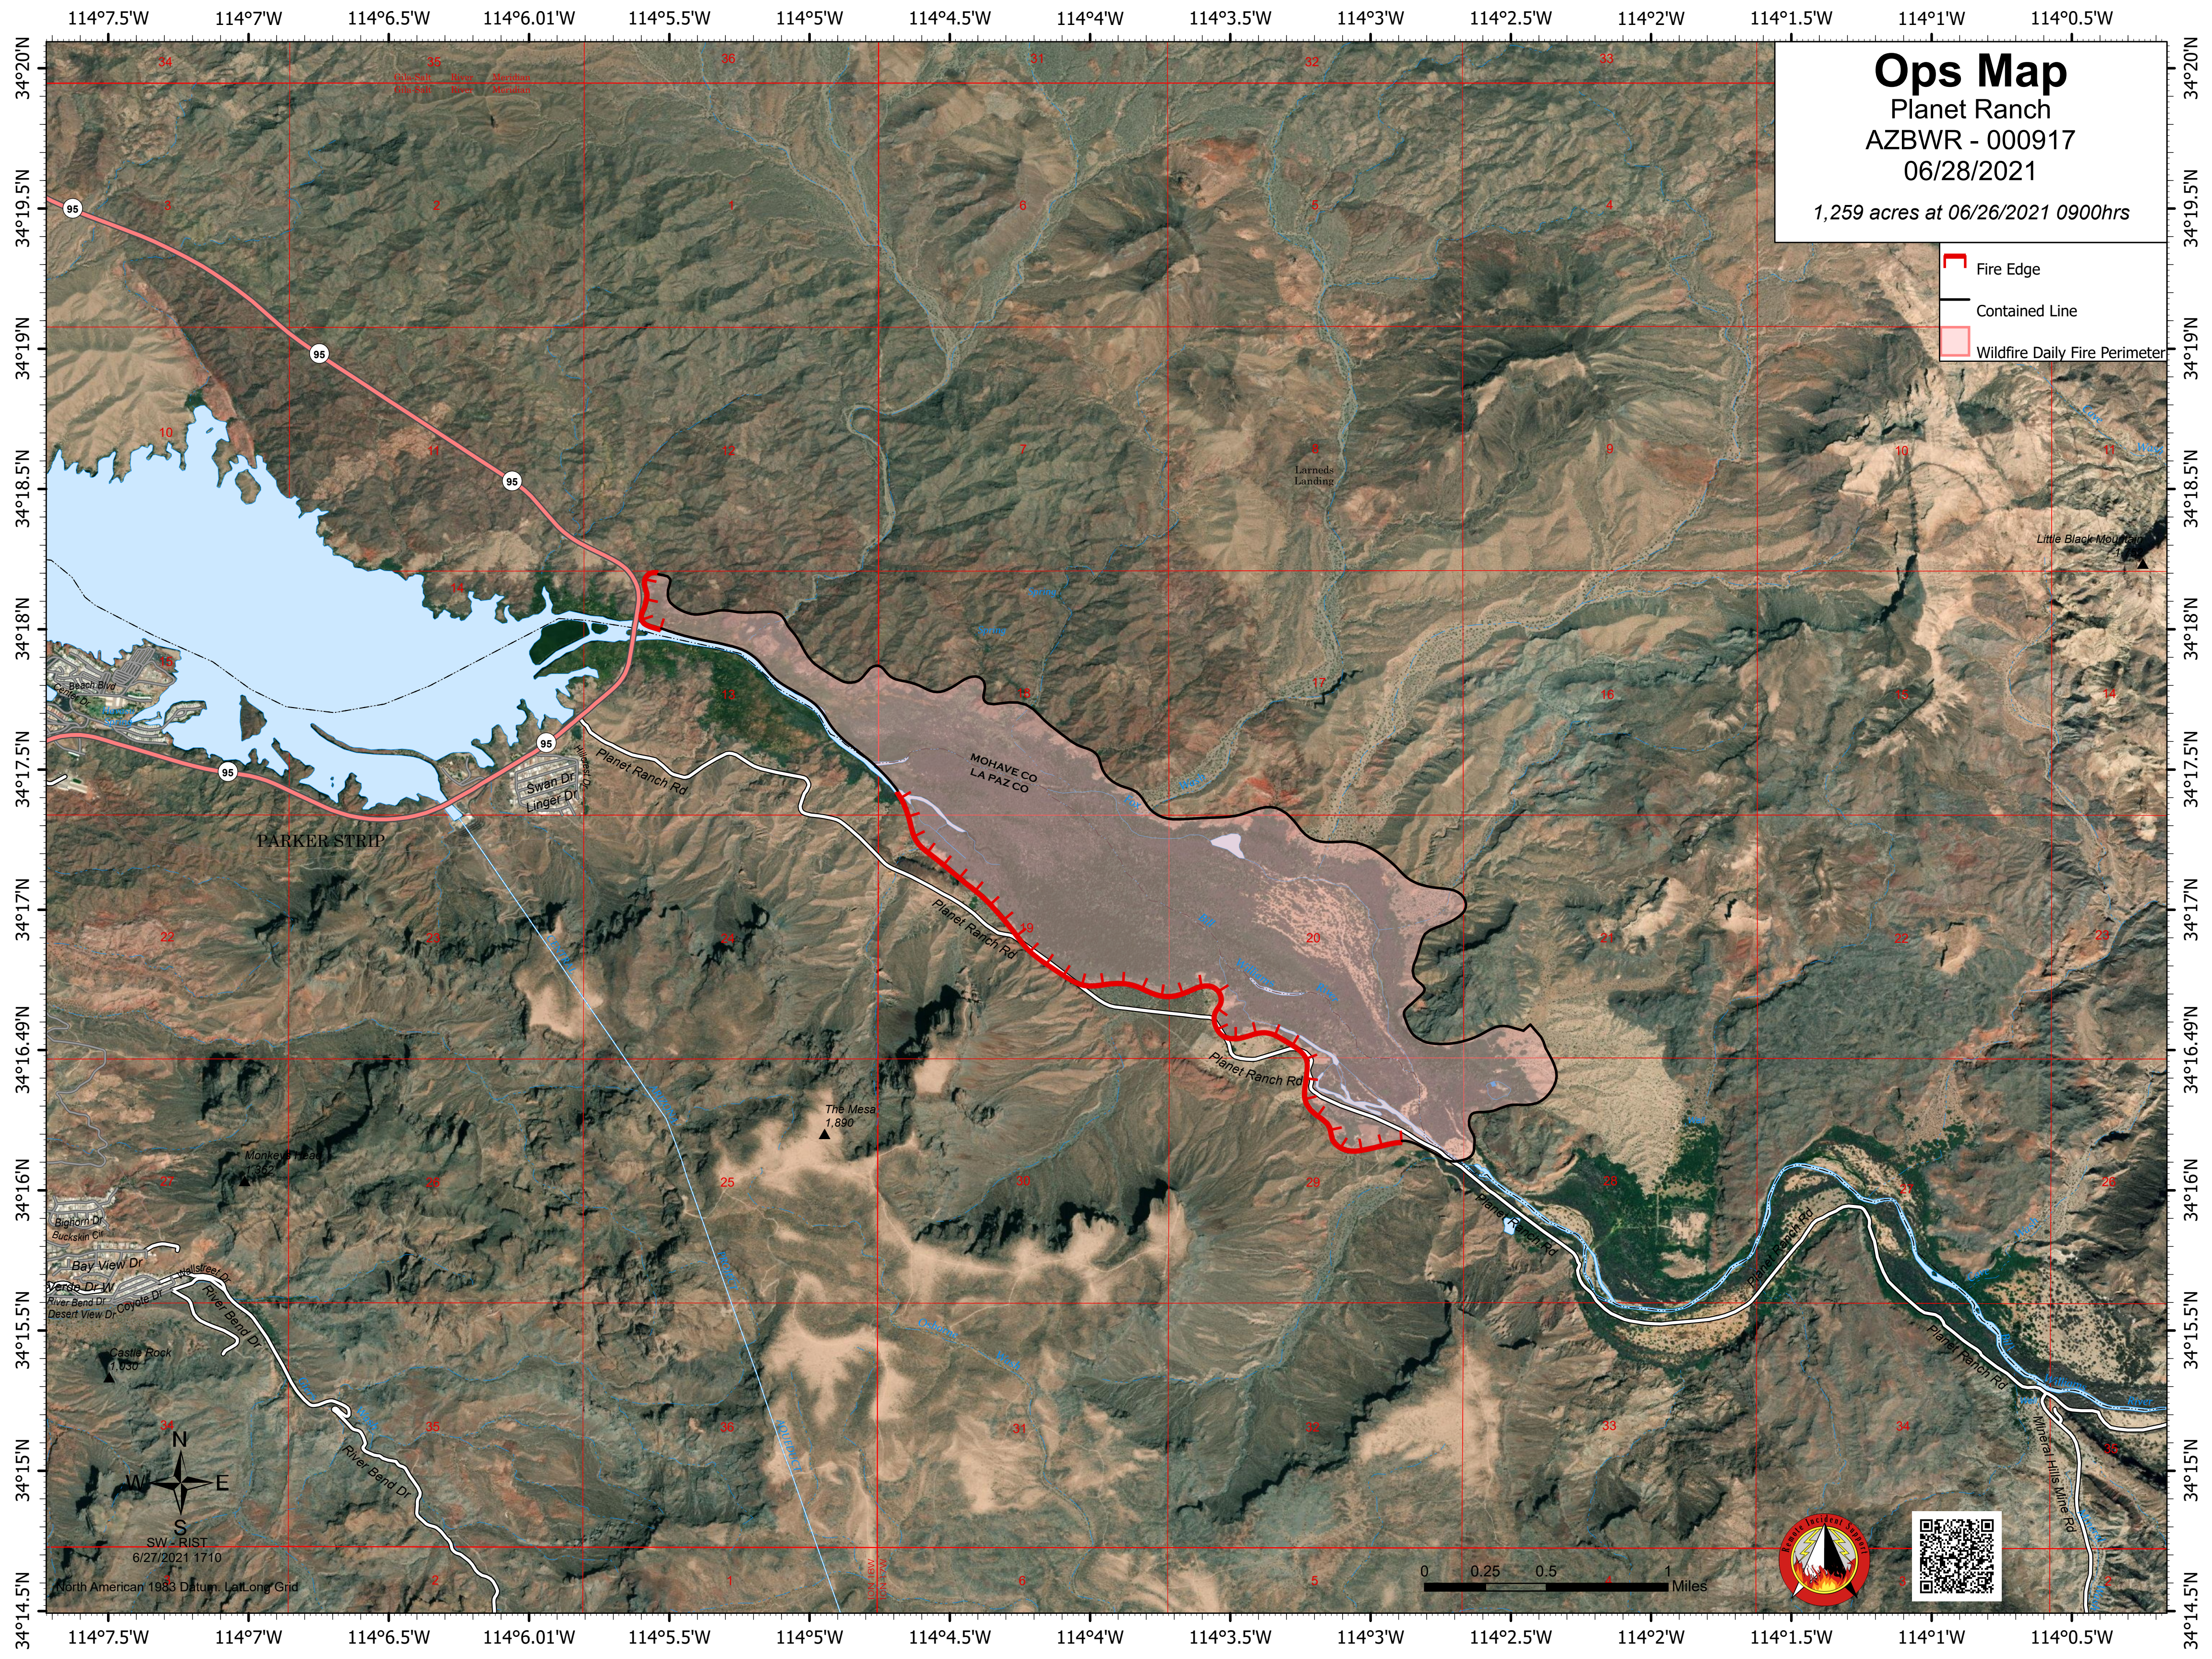

Ops Map

Planet Ranch
AZBWR - 000917
06/28/2021

1,259 acres at 06/26/2021 0900hrs

-  Fire Edge
-  Contained Line
-  Wildfire Daily Fire Perimeter

PARKER STRIP

MOHAVE CO
LA PAZ CO

SW - RIST
6/27/2021 1710

North American 1983 Datum, Lat/Long Grid