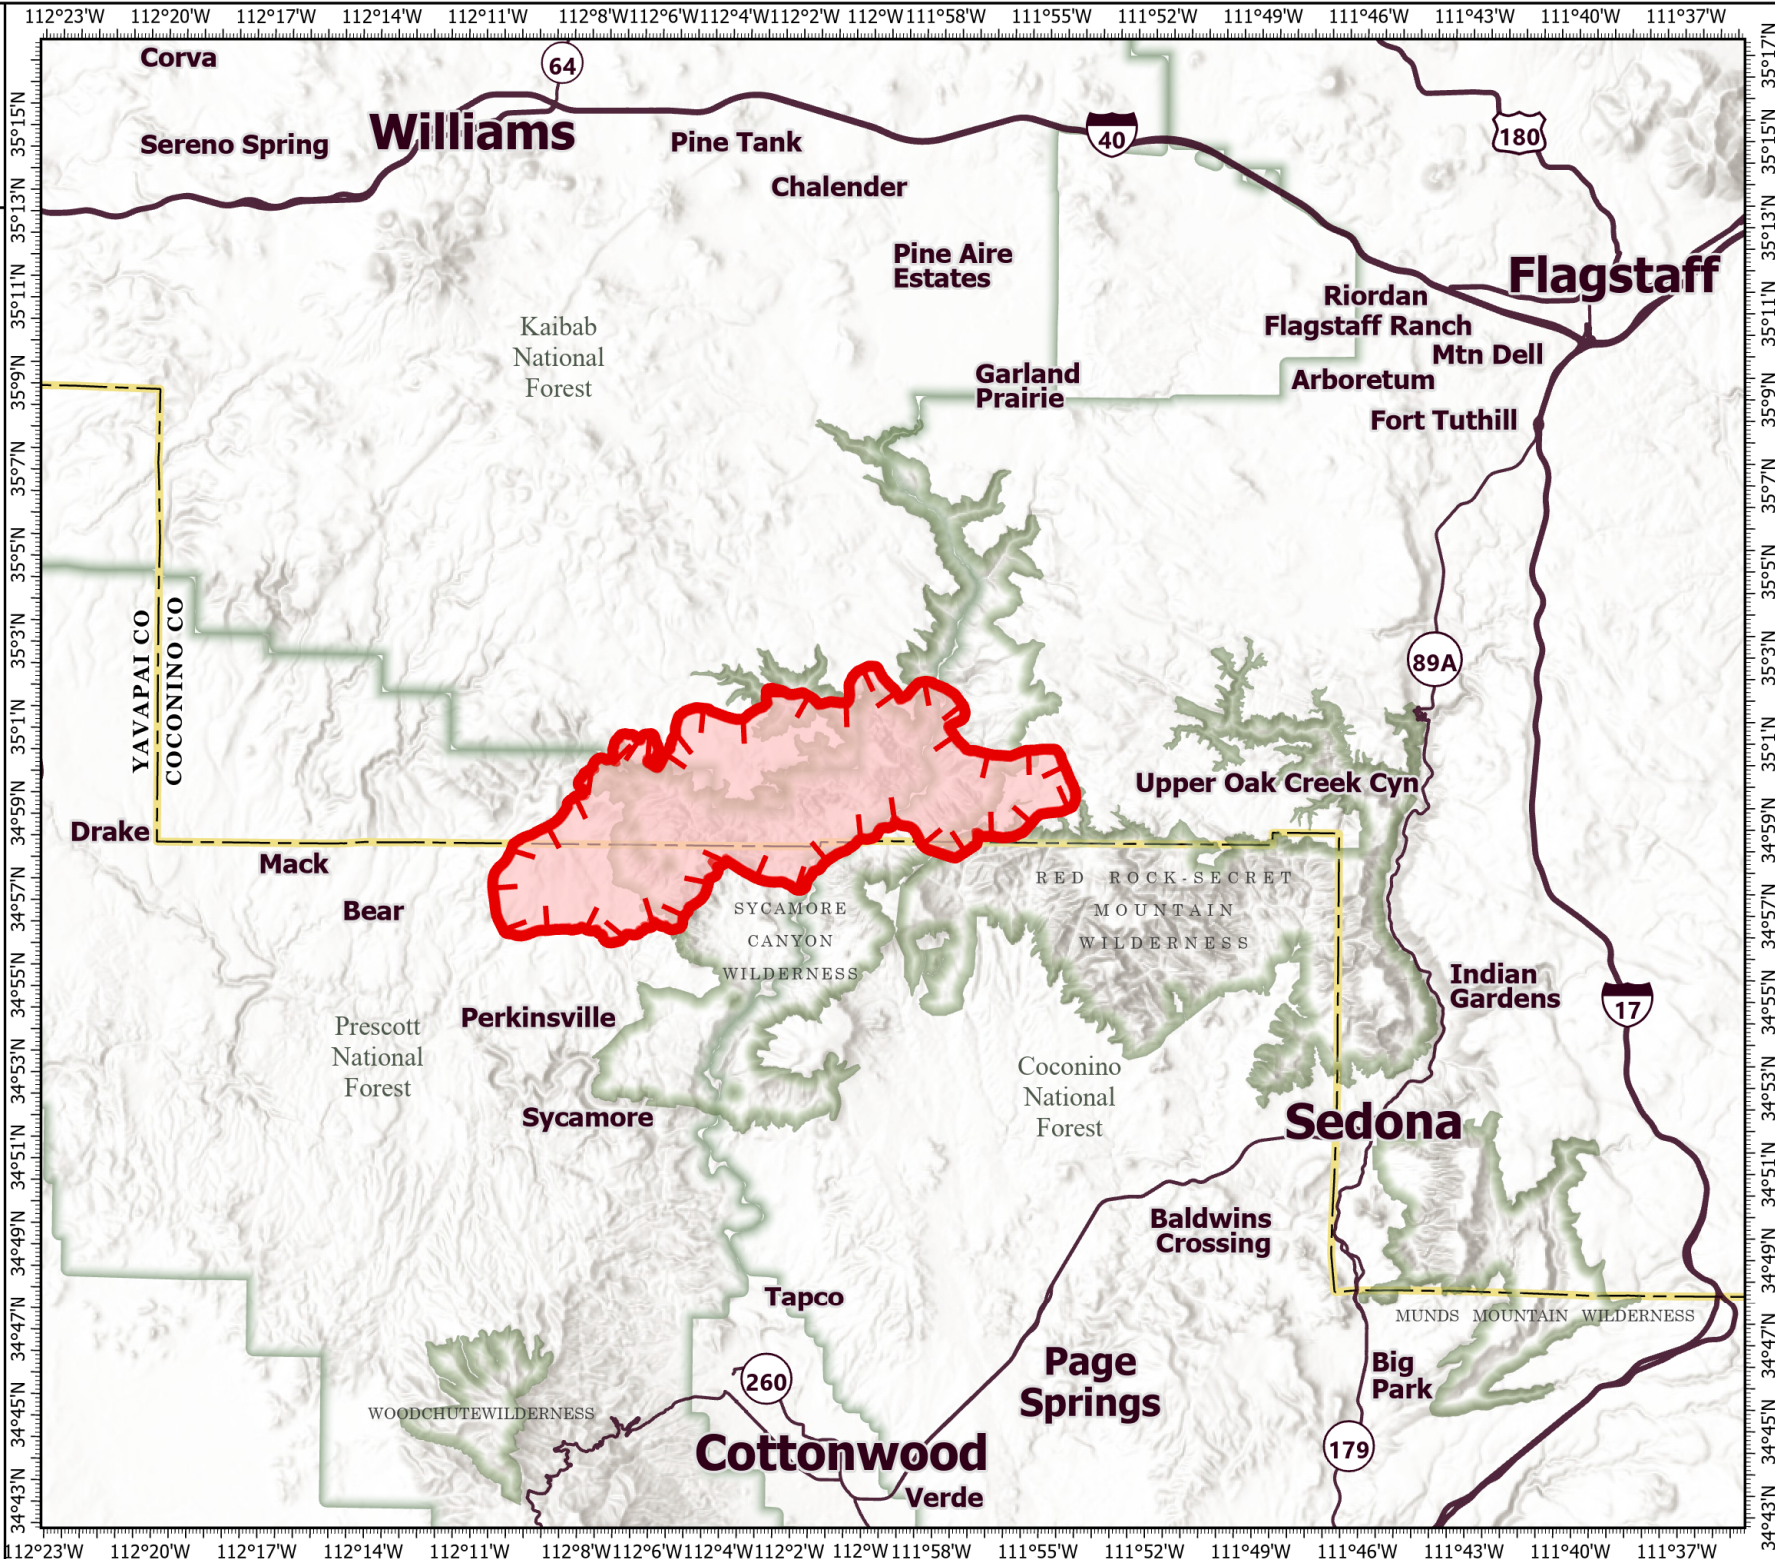

PUBLIC INFORMATION

Rafael
AZ-PNF-863
6/24/2021
34,949 acres at 6/23/21 2:54am

-  Fire Edge
-  Wildfire Daily Fire Perimeter
-  Federal Wilderness Boundary
-  National Forest Boundary

1:325,000 - SWAINT2
6/24/2021 0619
Acres from GIS (geodesic)
North American 1983 Datum, Lat/Long Grid