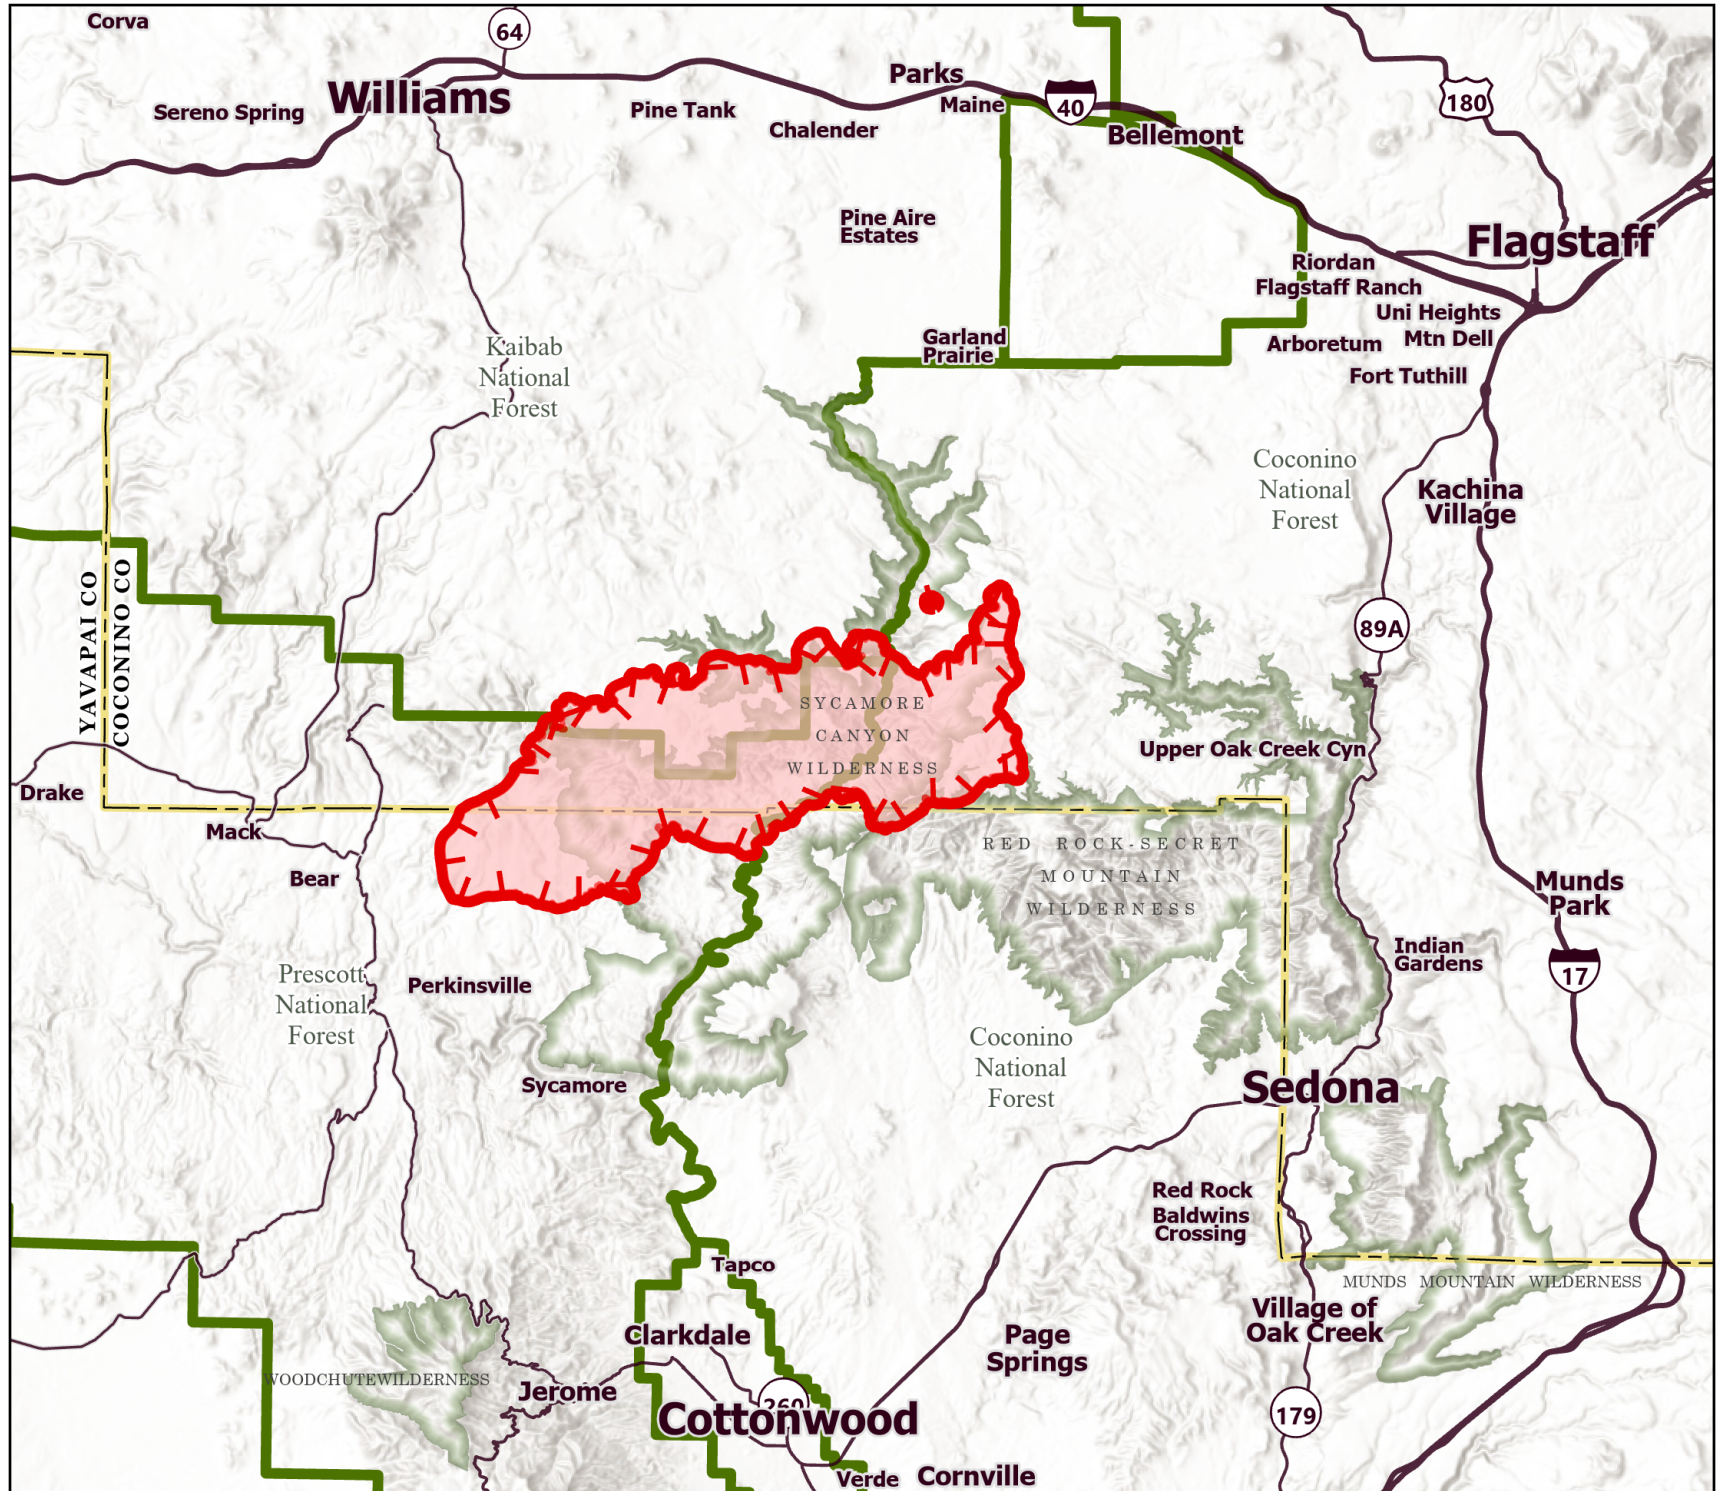

# PUBLIC INFORMATION

Rafael  
AZ-PNF-863  
6/25/2021

39,641 acres at 6/25/21 12:27am

-  Fire Edge
-  Wildfire Daily Fire Perimeter
-  Federal Wilderness Boundary
-  National Forest Boundary

1:325,000 - SWAINT2  
6/25/2021 06:21  
Acres from GIS (geodesic)  
North American 1983 Datum, LatLong Grid