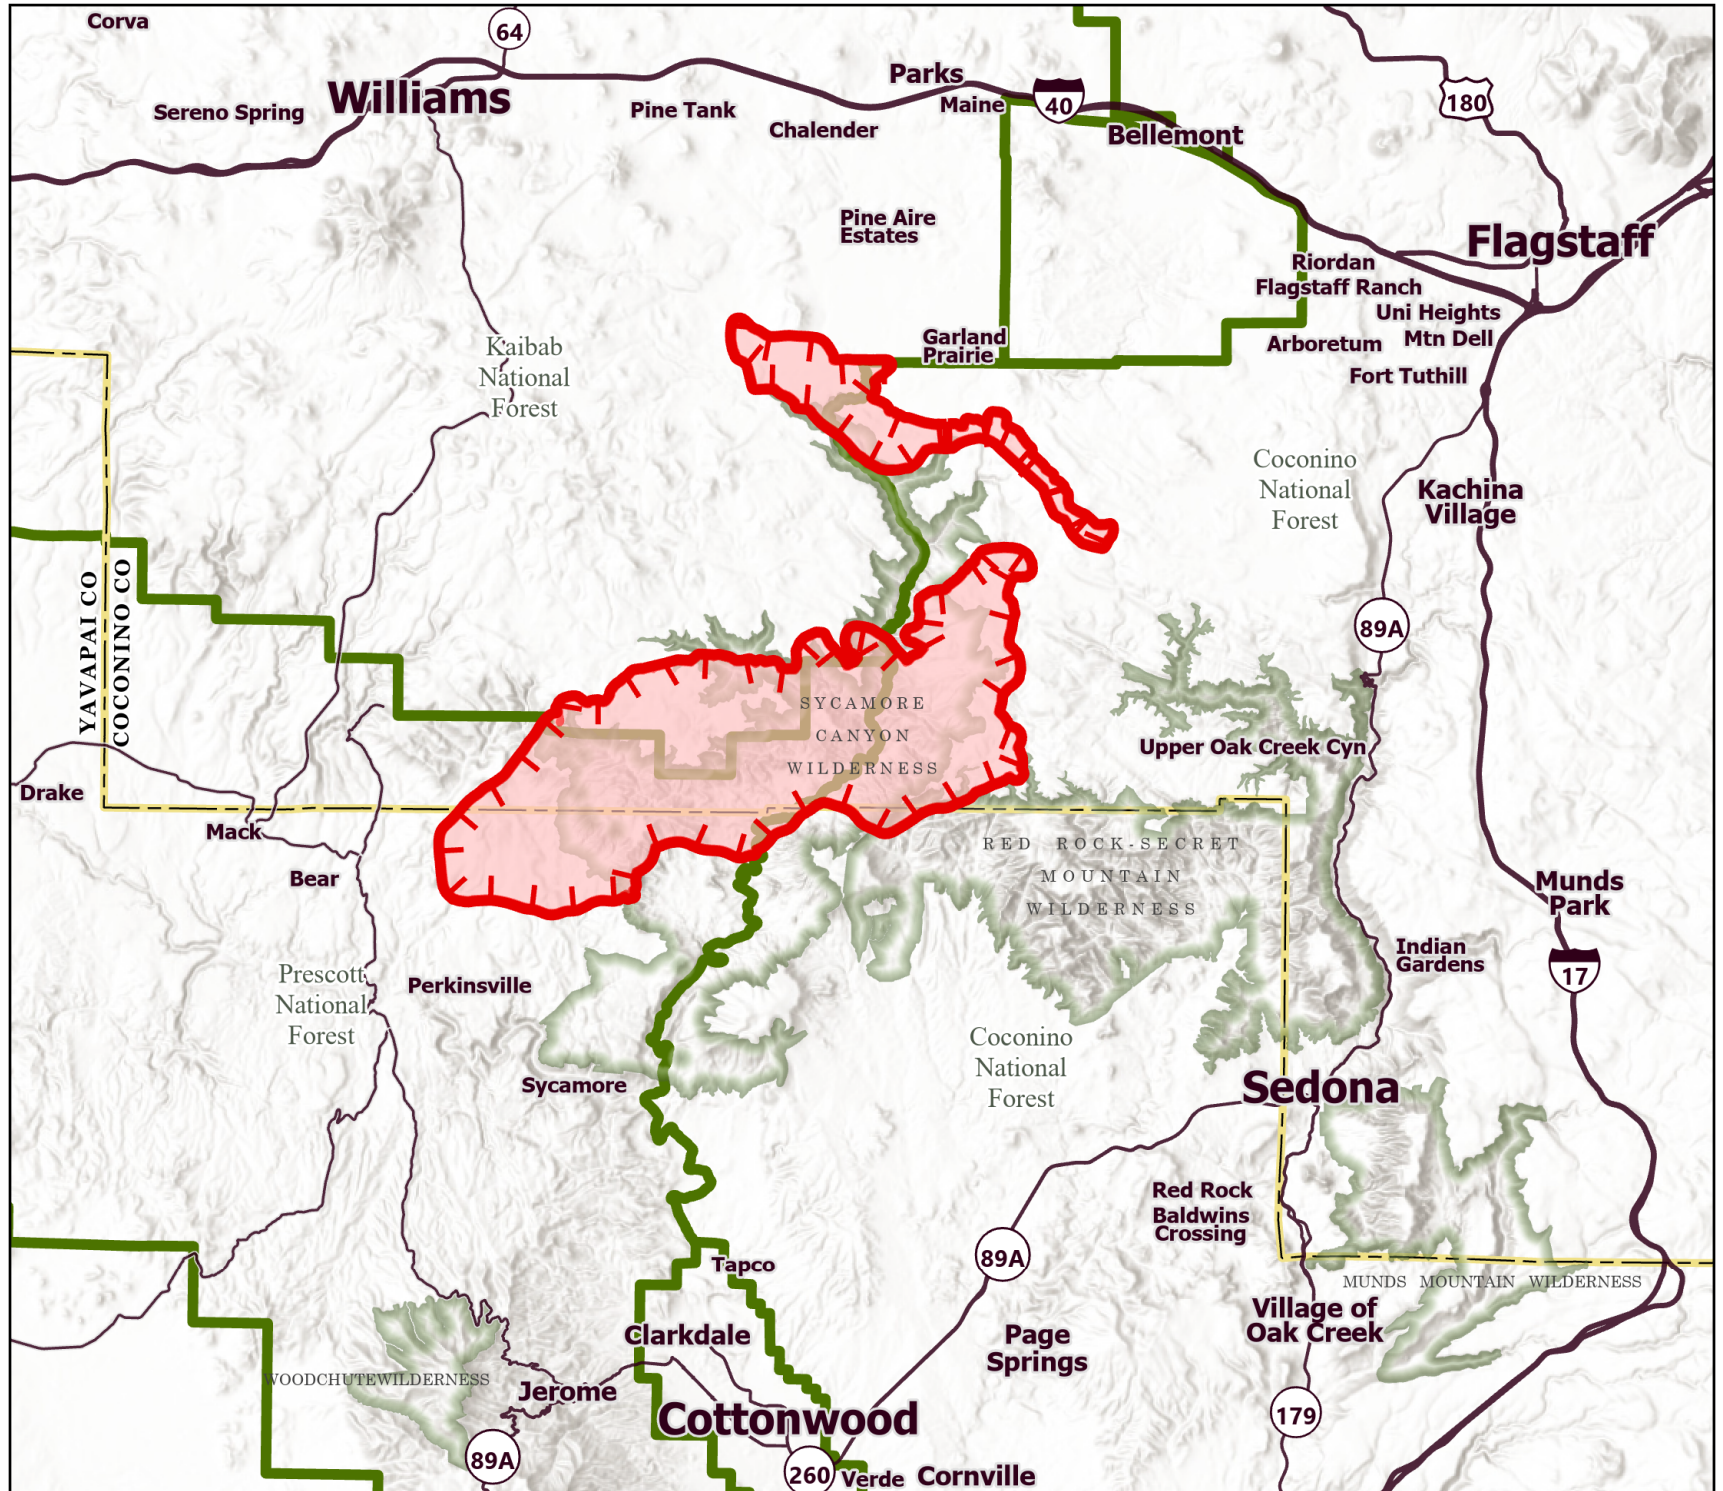

PUBLIC INFORMATION

Rafael
AZ-PNF-863
6/26/2021

52,195 acres at 6/26/21 1:30am

-  Fire Edge
-  Wildfire Daily Fire Perimeter
-  Federal Wilderness Boundary
-  National Forest Boundary

1:325,000 - SWAIMT2
6/26/2021 0923
Acres from GIS (geodesic)
North American 1983 Datum, LatLong Grid