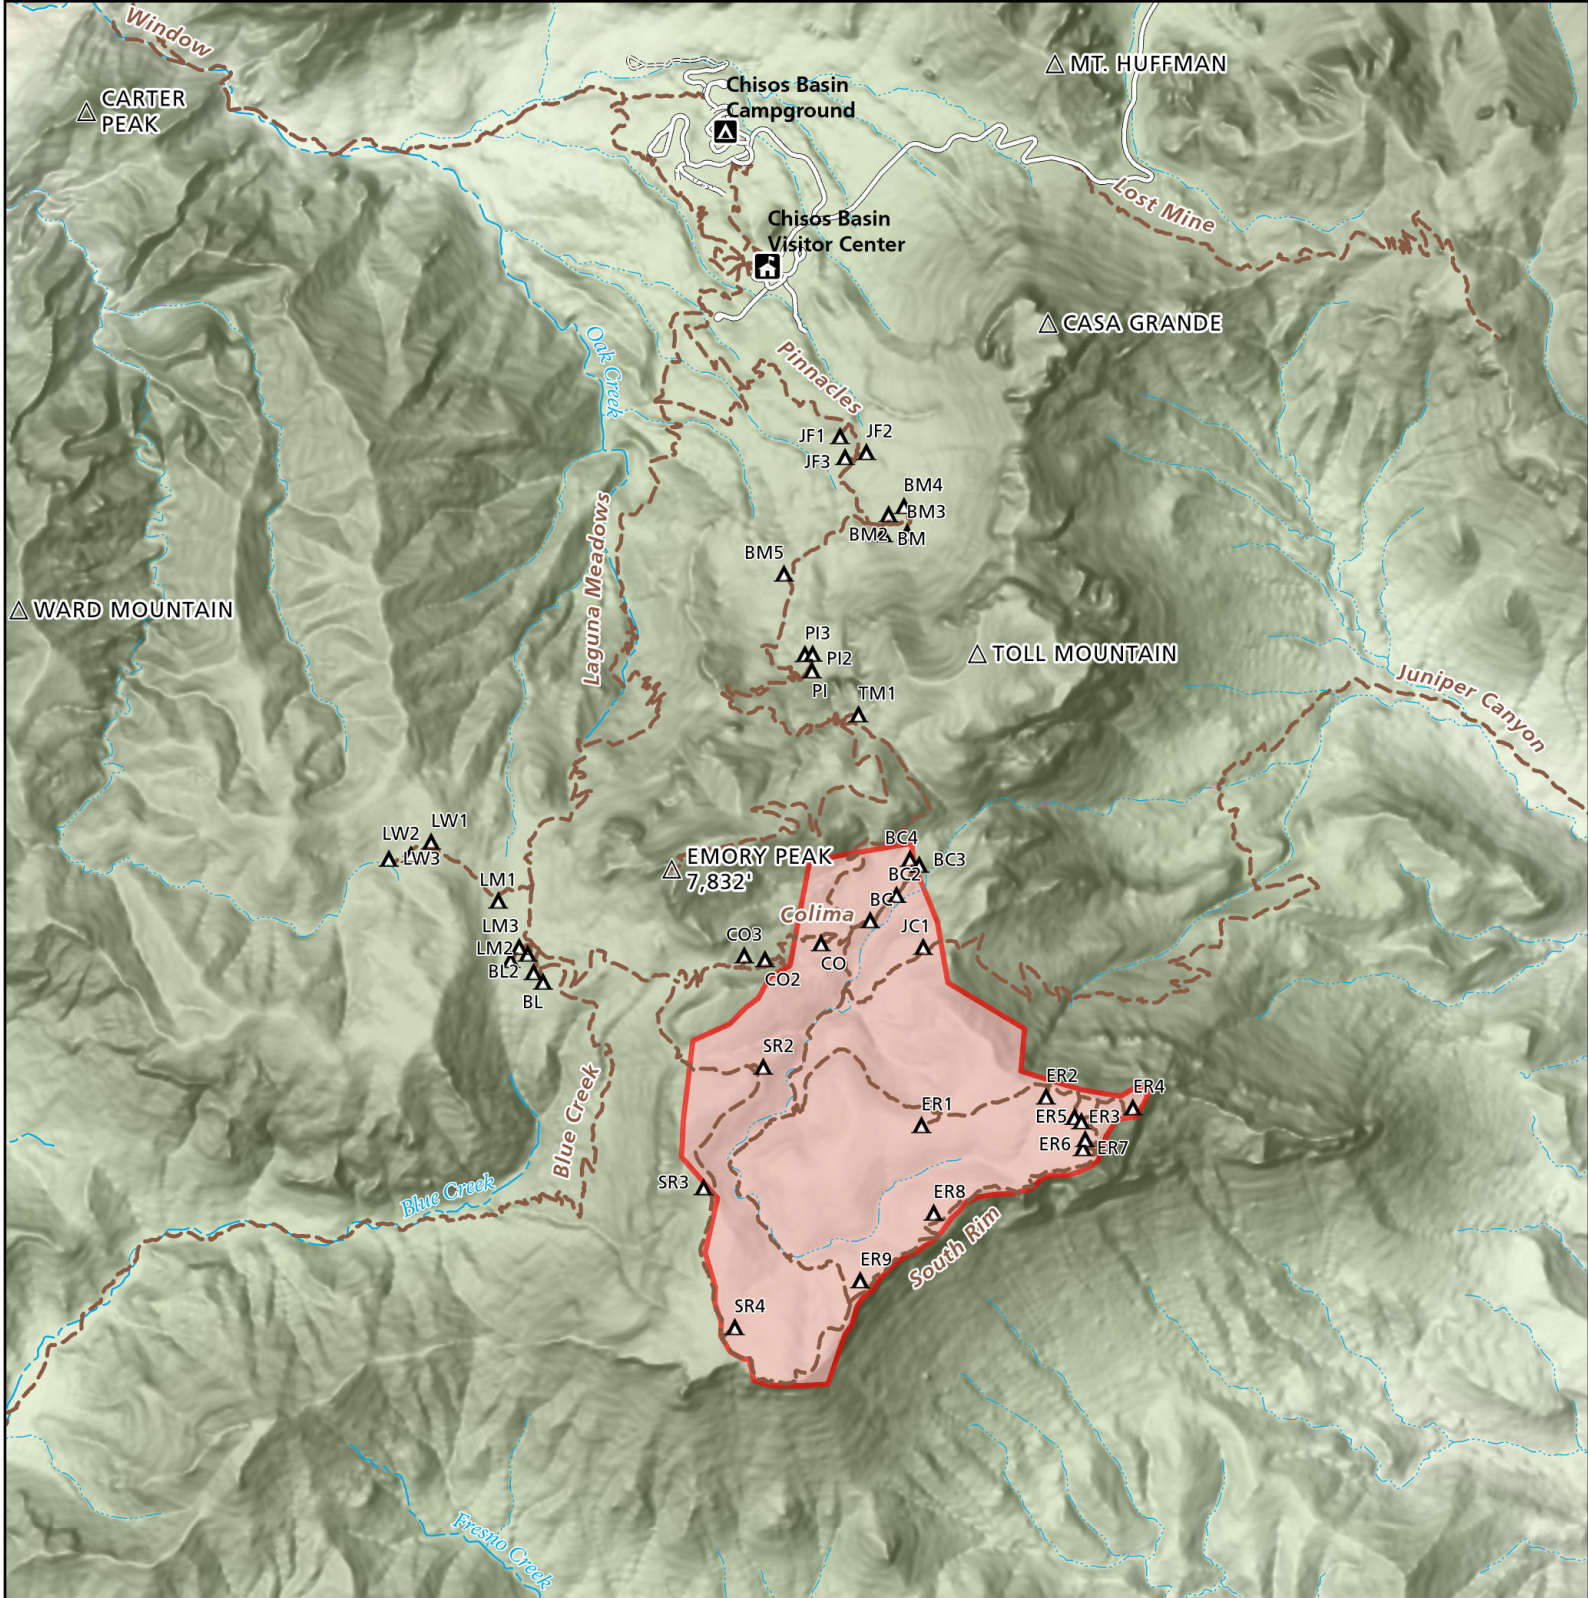

South Rim 4 Fire

600 acres as of 4/10/21 10:27 am

National Park Service
U.S. Department of the Interior

Big Bend National Park
Texas

Legend	
	Primitive campsite
	Campground
	Summit
	Visitor center
	Trail
	Unpaved road
	Paved road
	South Rim 4 Fire

North
1:34,000
 0 1/4 1/2 3/4 1 Miles
 0 1/2 1 Km
 Map developed 4/10/2021 | M. Landis, Big Bend National Park
 File: PIO_2021_SouthRim4