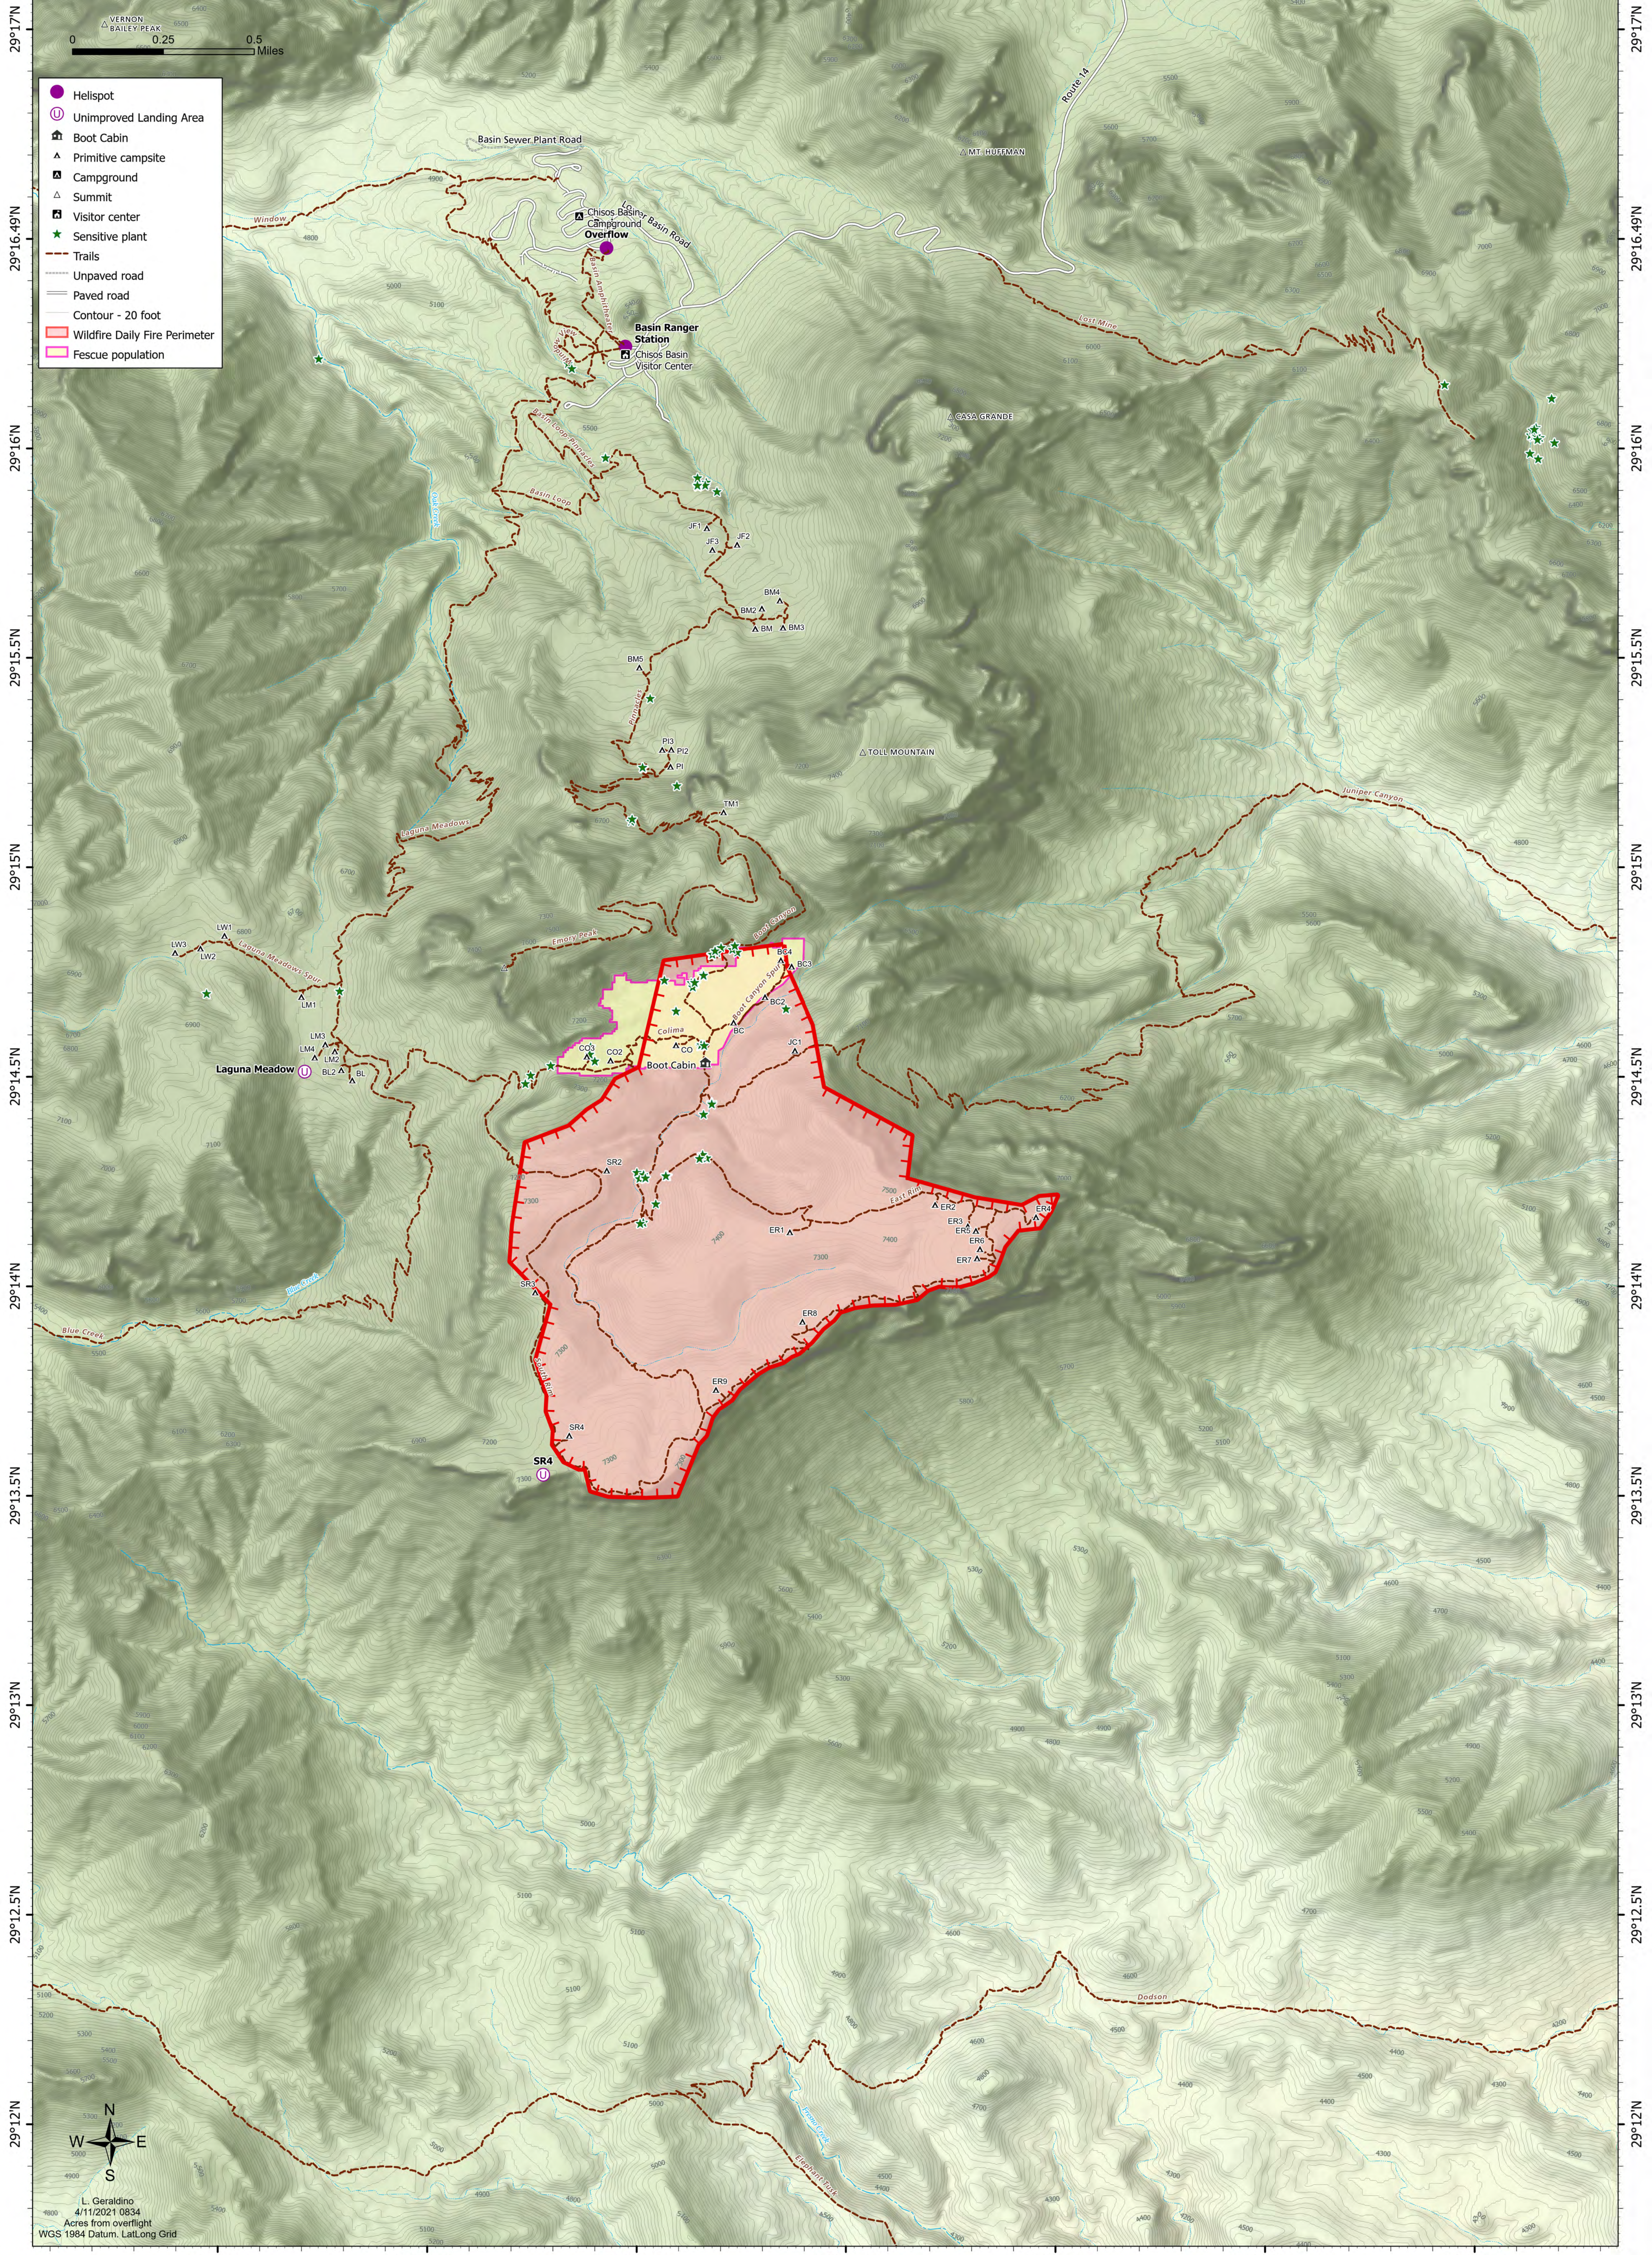

Ops Map

South Rim 4

TX-BBP-00088

4/11/2021 day

600 acres at 4/10/2021 1027

This map is for incident use only. Do not distribute to the public or online.