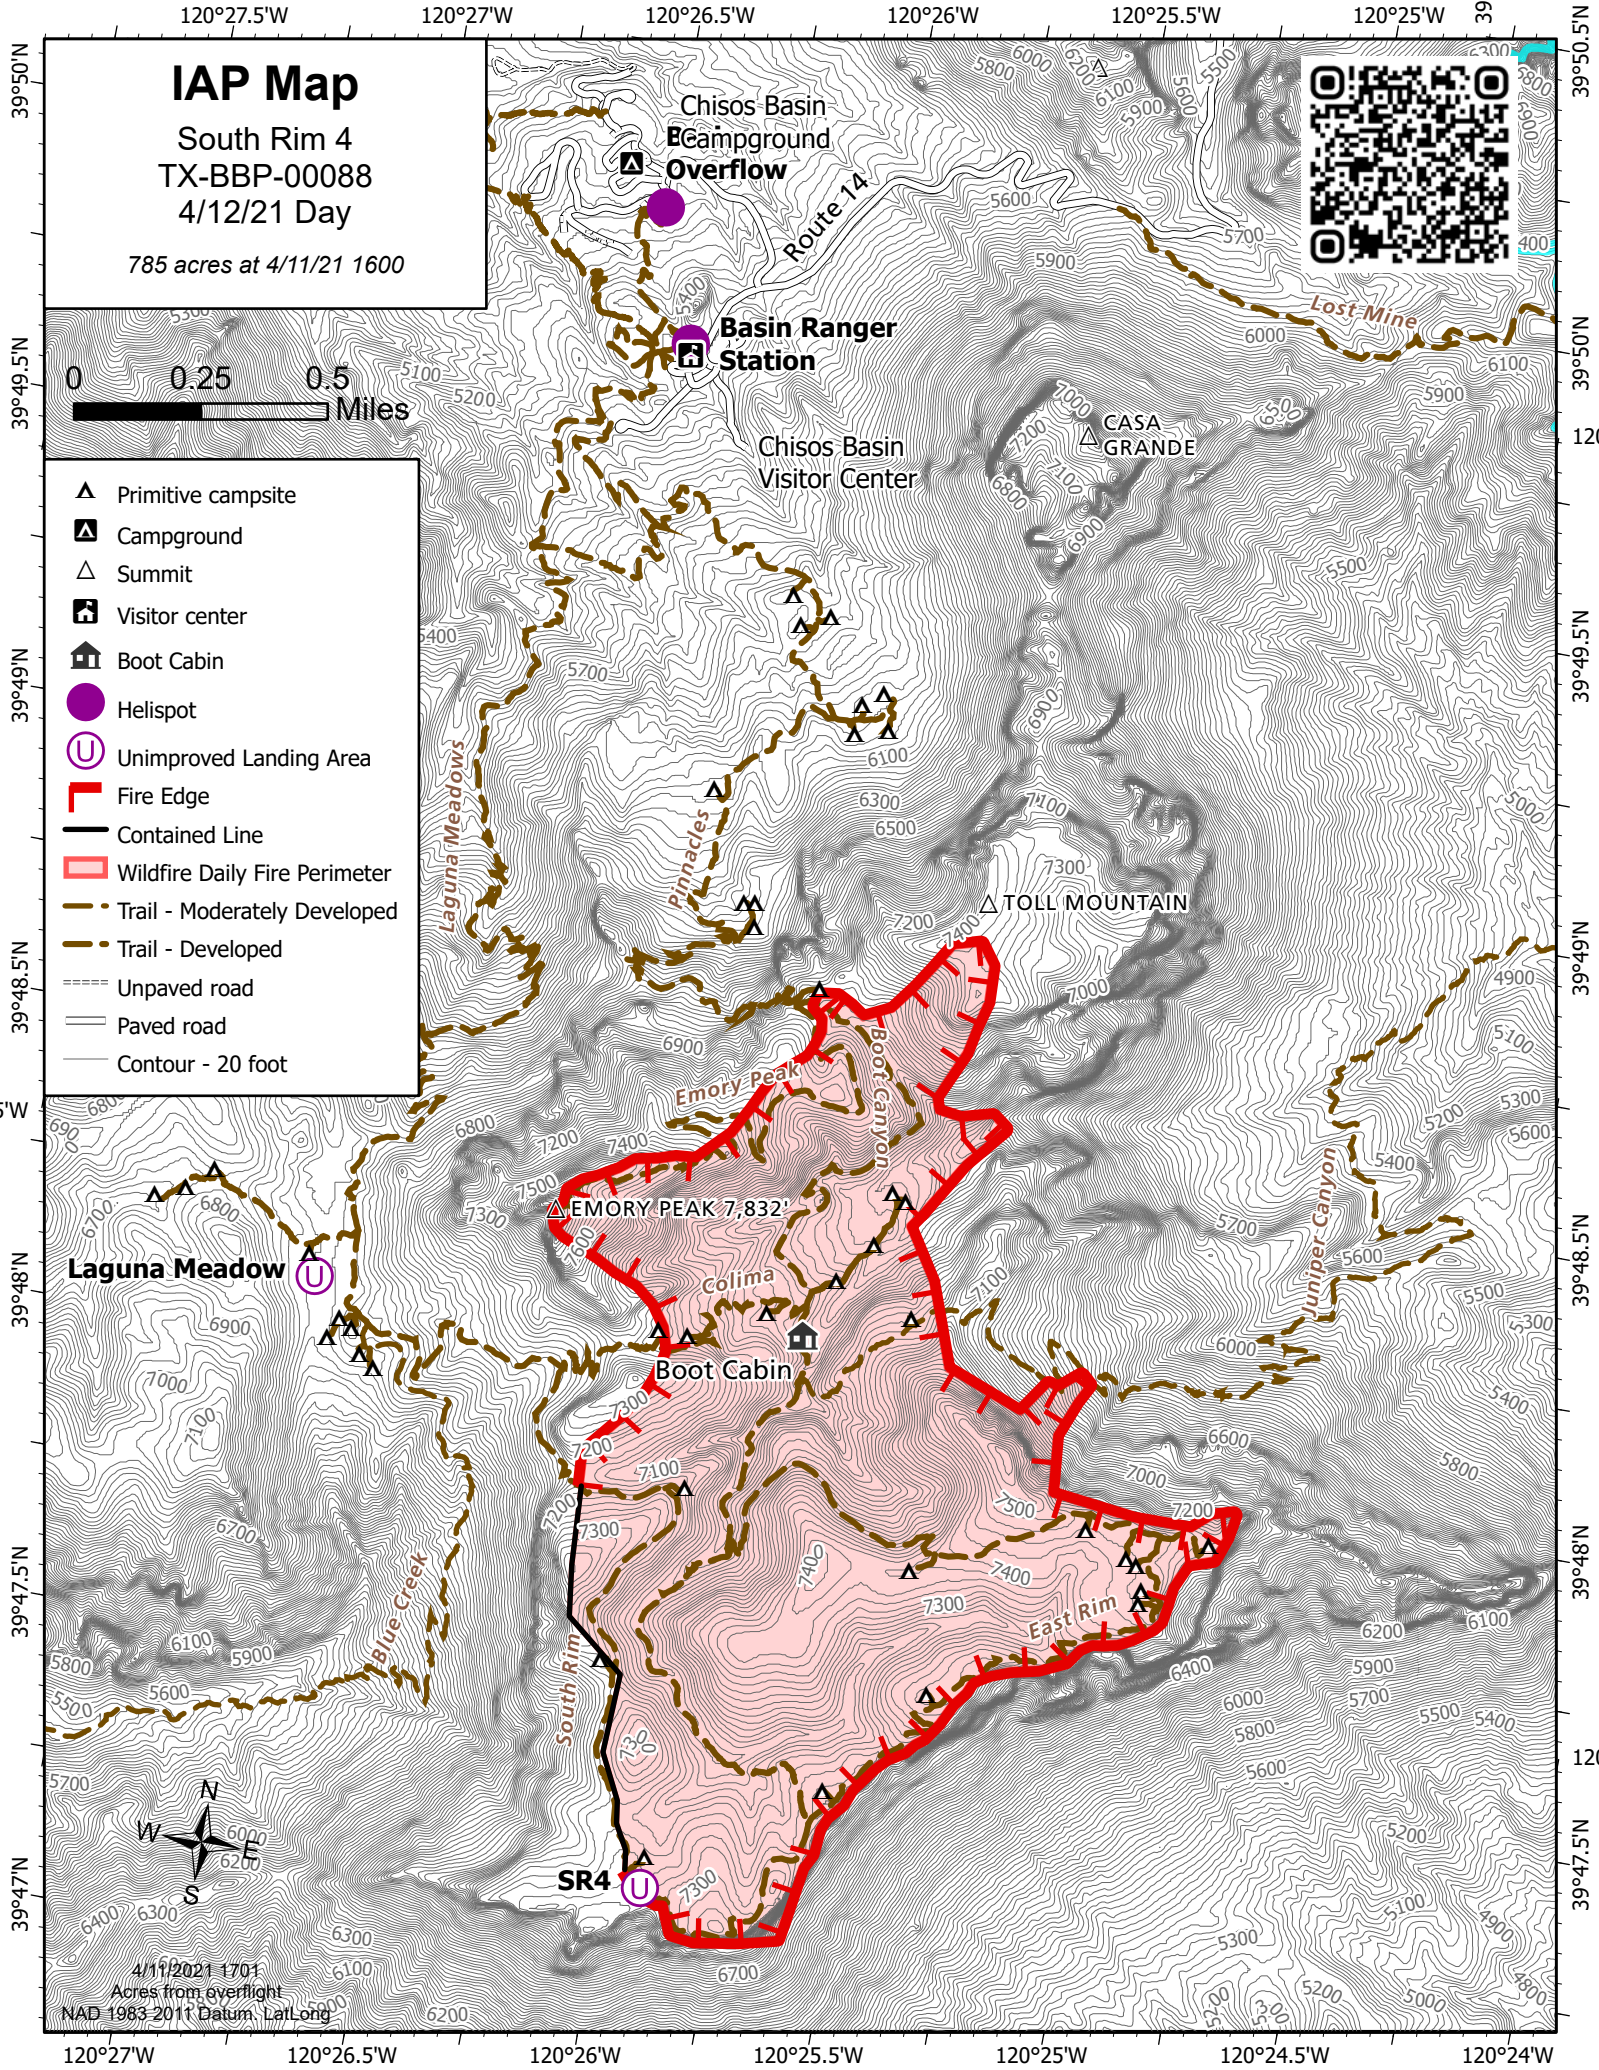

# IAP Map

South Rim 4  
TX-BBP-00088  
4/12/21 Day

785 acres at 4/11/21 1600

- ▲ Primitive campsite
- ▣ Campground
- △ Summit
- 🏠 Visitor center
- 🏠 Boot Cabin
- Helispot
- ⊖ Unimproved Landing Area
- 🔴 Fire Edge
- ▬ Contained Line
- 🔴 Wildfire Daily Fire Perimeter
- Trail - Moderately Developed
- Trail - Developed
- ⋯ Unpaved road
- Paved road
- Contour - 20 foot

4/11/2021 1701  
Acres from overflight  
NAD 1983-2011 Datum, LatLong