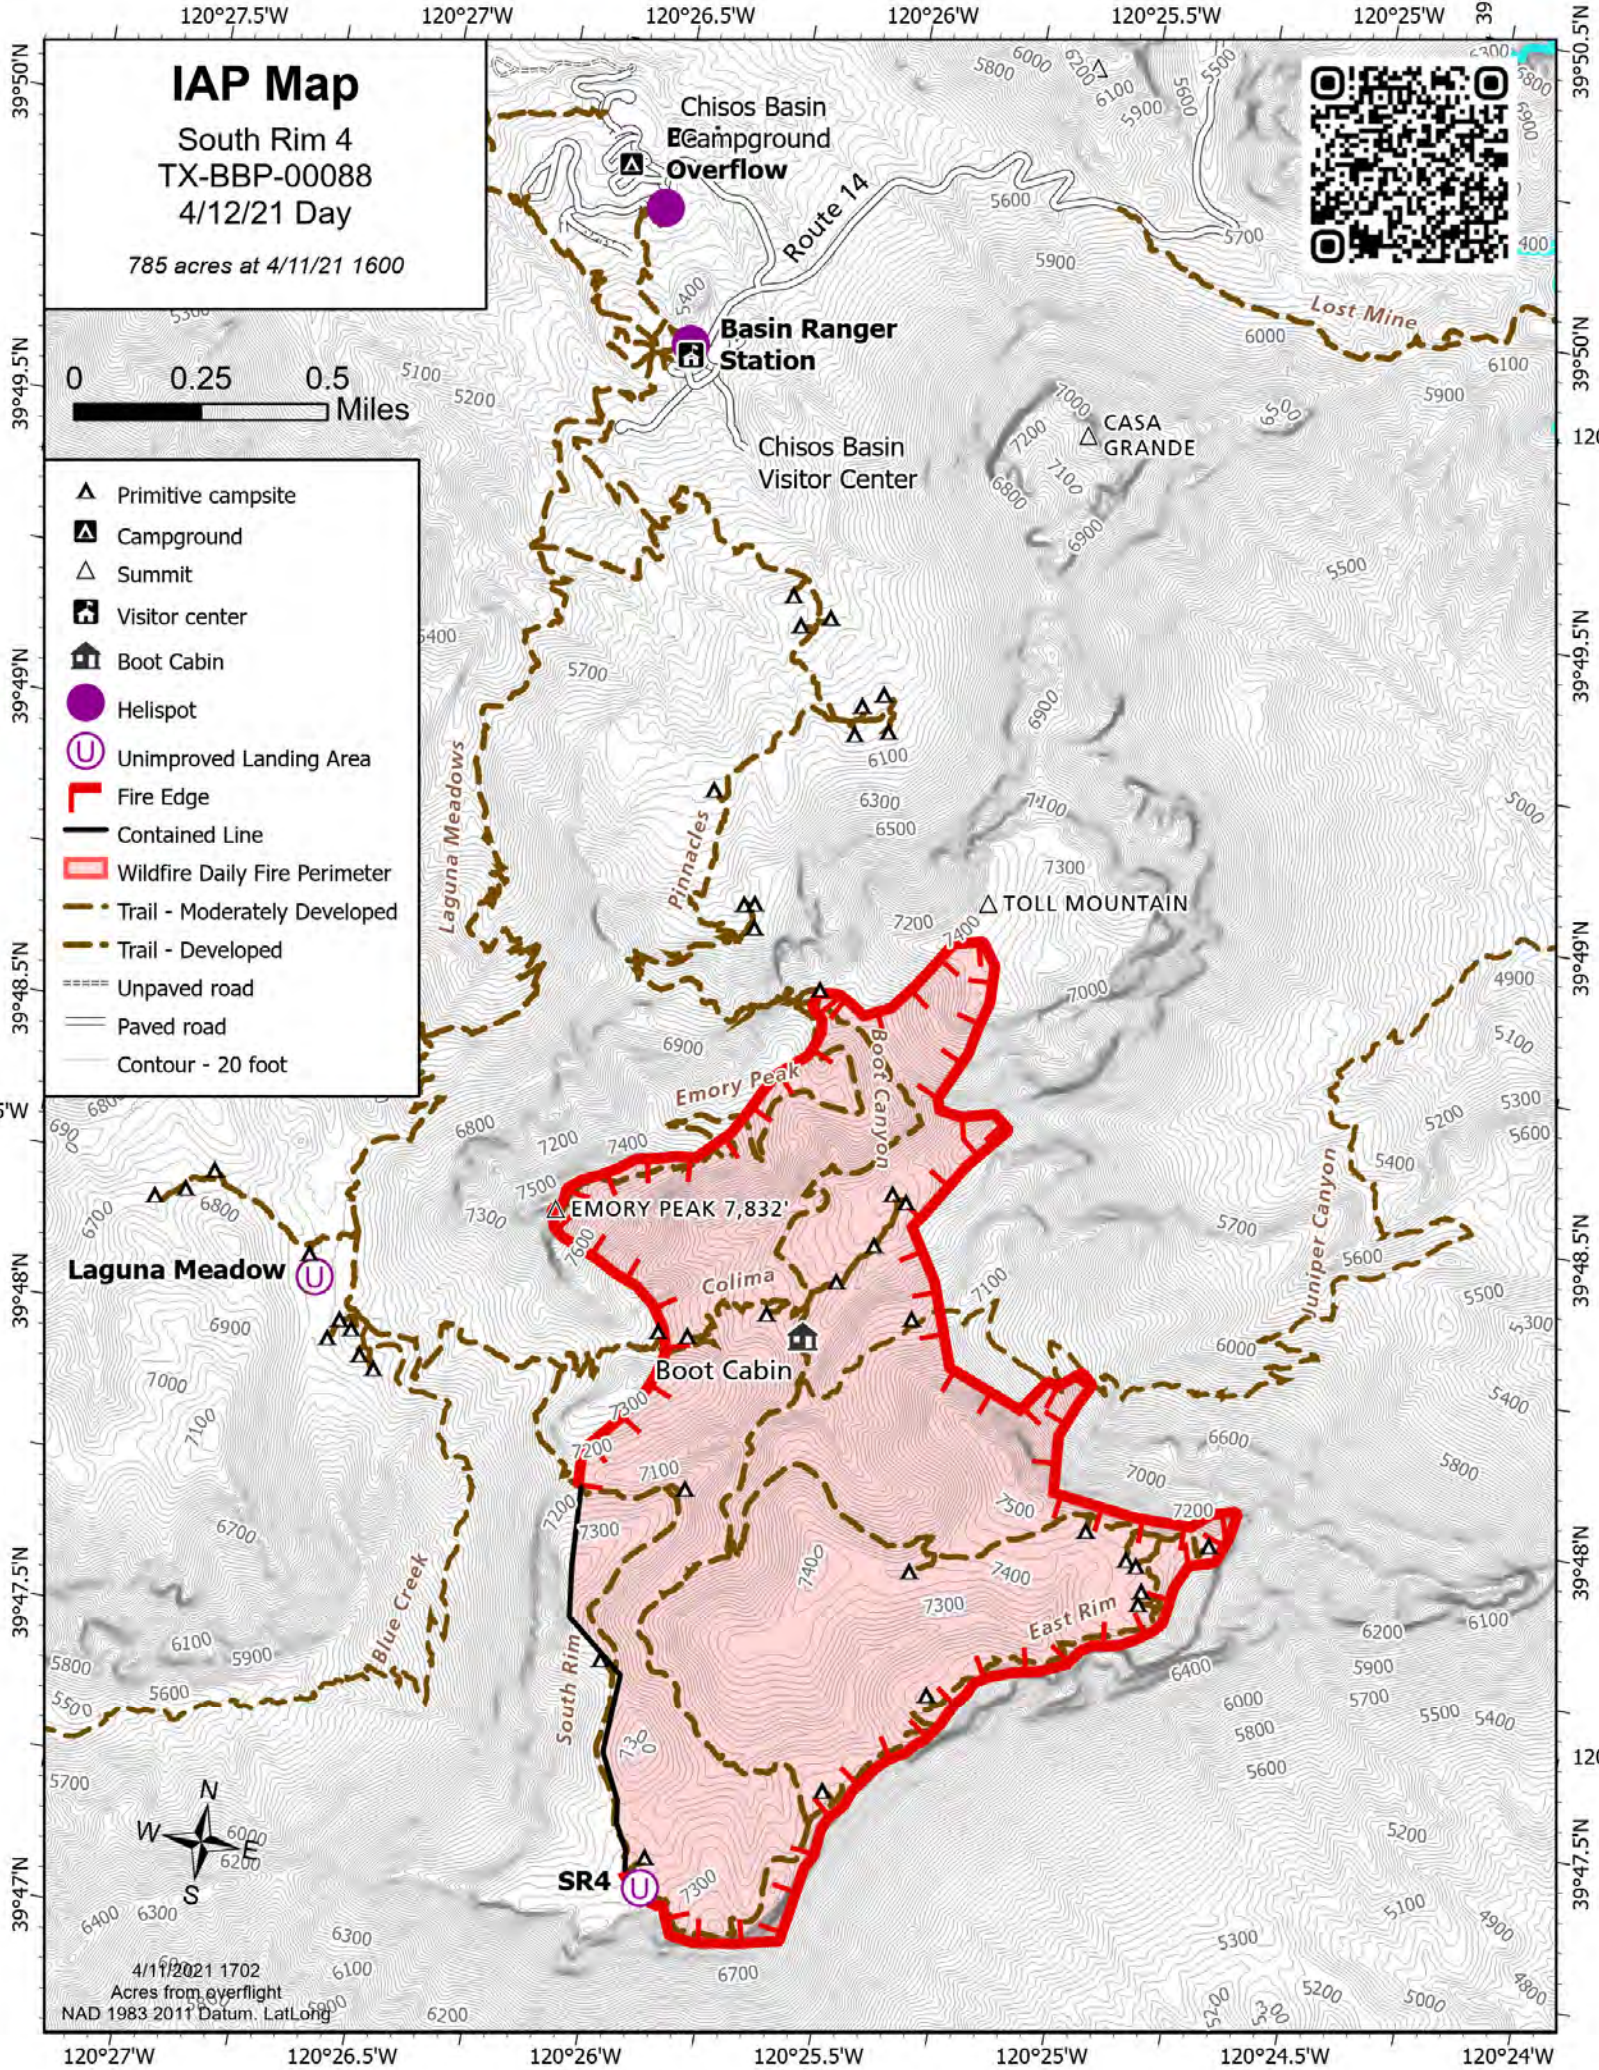

IAP Map

South Rim 4
TX-BBP-00088
4/12/21 Day

785 acres at 4/11/21 1600

0 0.25 0.5 Miles

- ▲ Primitive campsite
- ▲ Campground
- △ Summit
- 🏠 Visitor center
- 🏠 Boot Cabin
- Hellsite
- ⊖ Unimproved Landing Area
- 🔴 Fire Edge
- Contained Line
- 🔴 Wildfire Daily Fire Perimeter
- Trail - Moderately Developed
- Trail - Developed
- ==== Unpaved road
- Paved road
- Contour - 20 foot

4/11/2021 1702
Acres from everflight
NAD 1983 2011 Datum, LatLong