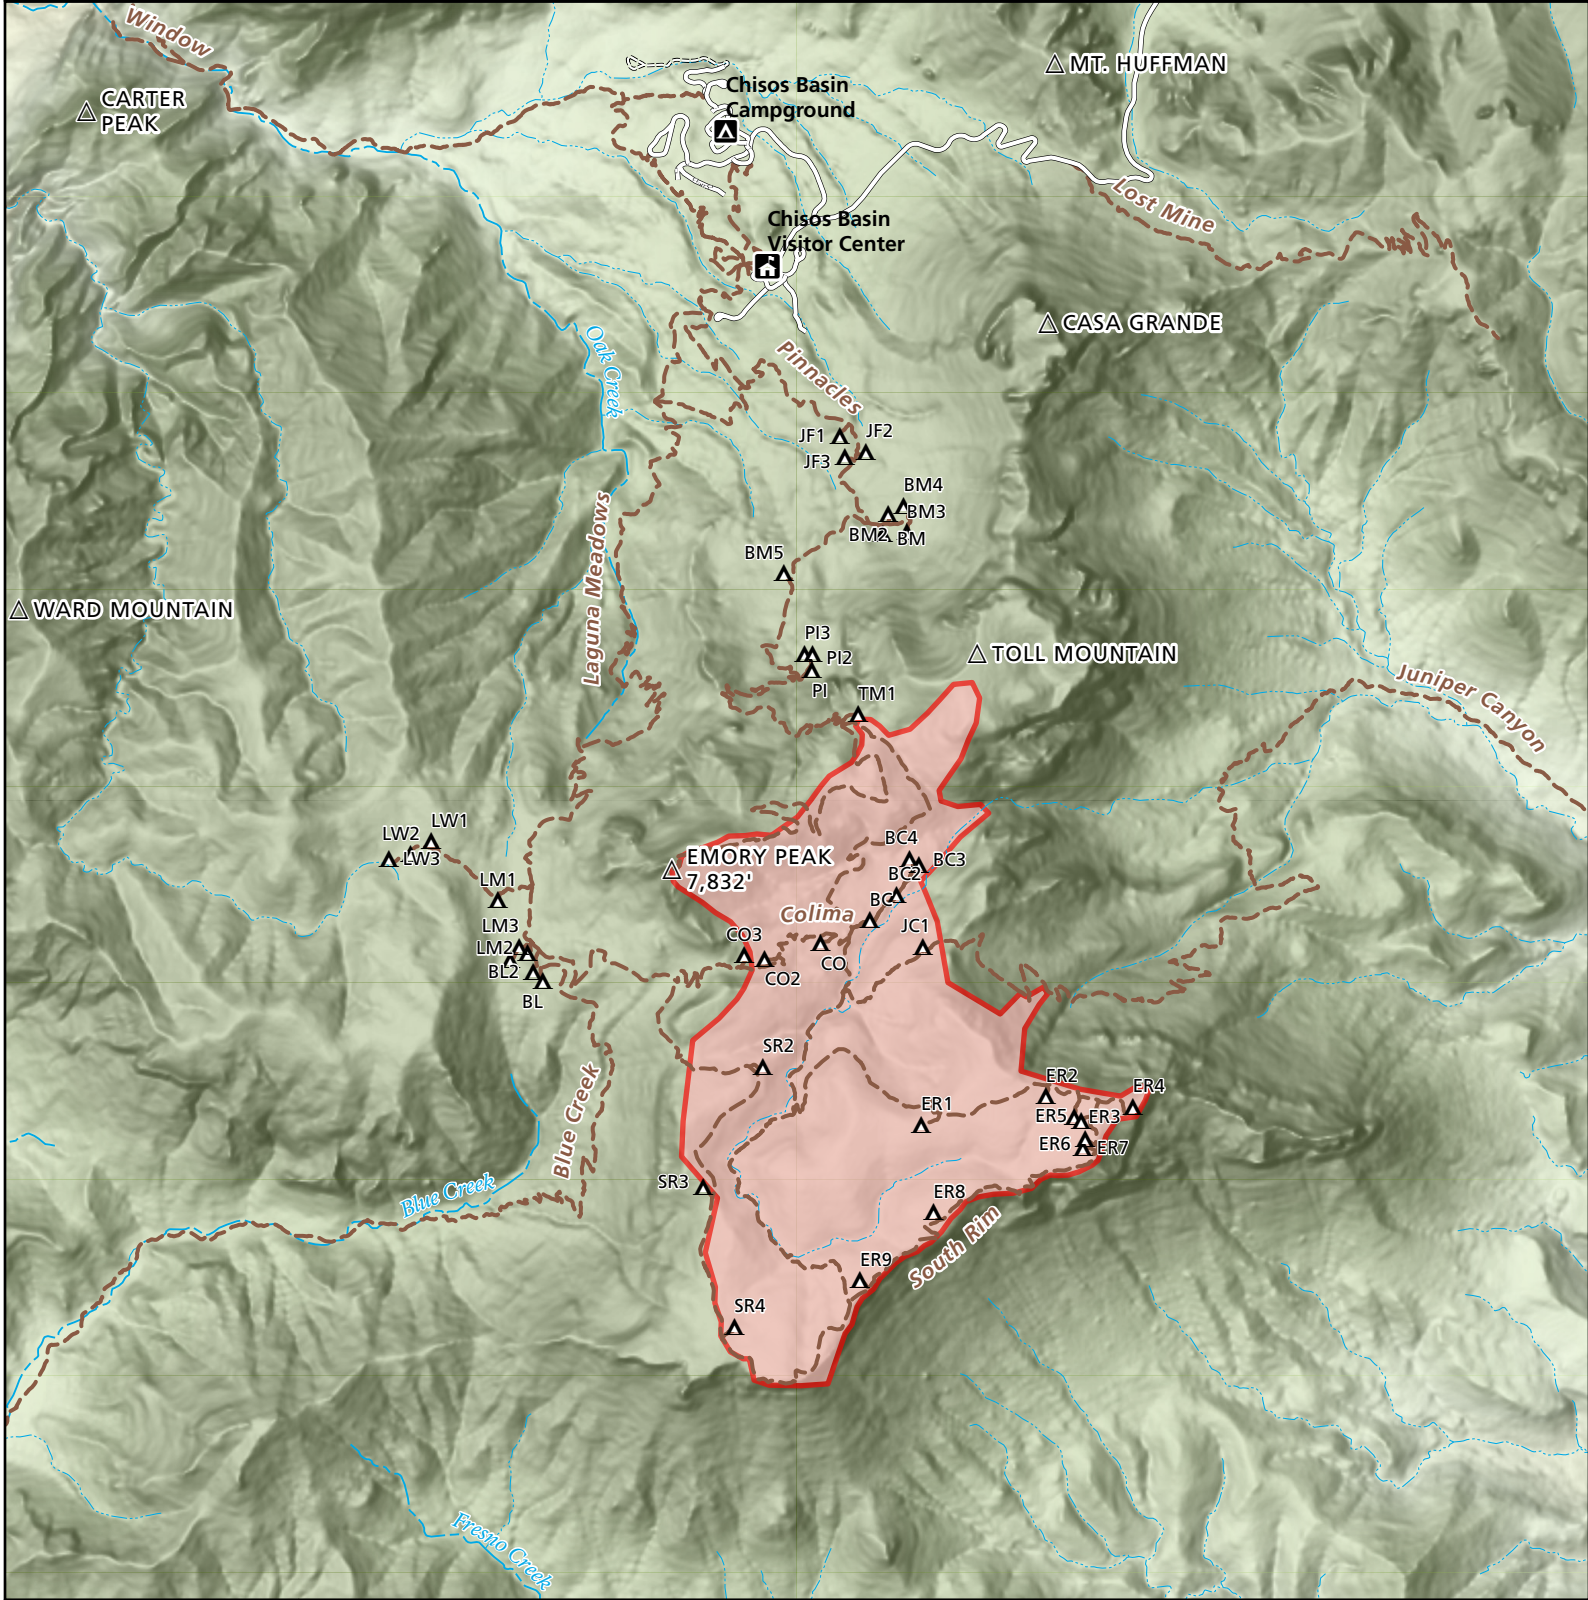

# South Rim 4 Fire

785 acres as of 4/11/21 4:00 pm

National Park Service  
U.S. Department of the Interior

Big Bend National Park  
Texas

Legend	
	Primitive campsite
	Campground
	Summit
	Visitor center
	Trail
	Unpaved road
	Paved road
	South Rim 4 Fire

North  
**1:34,000**  
 0 1/4 1/2 3/4 1 Miles  
 0 1/2 1 Km  
 Map developed 4/11/2021 | M. Landis, Big Bend National Park  
 File: PIO\_2021\_SouthRim4