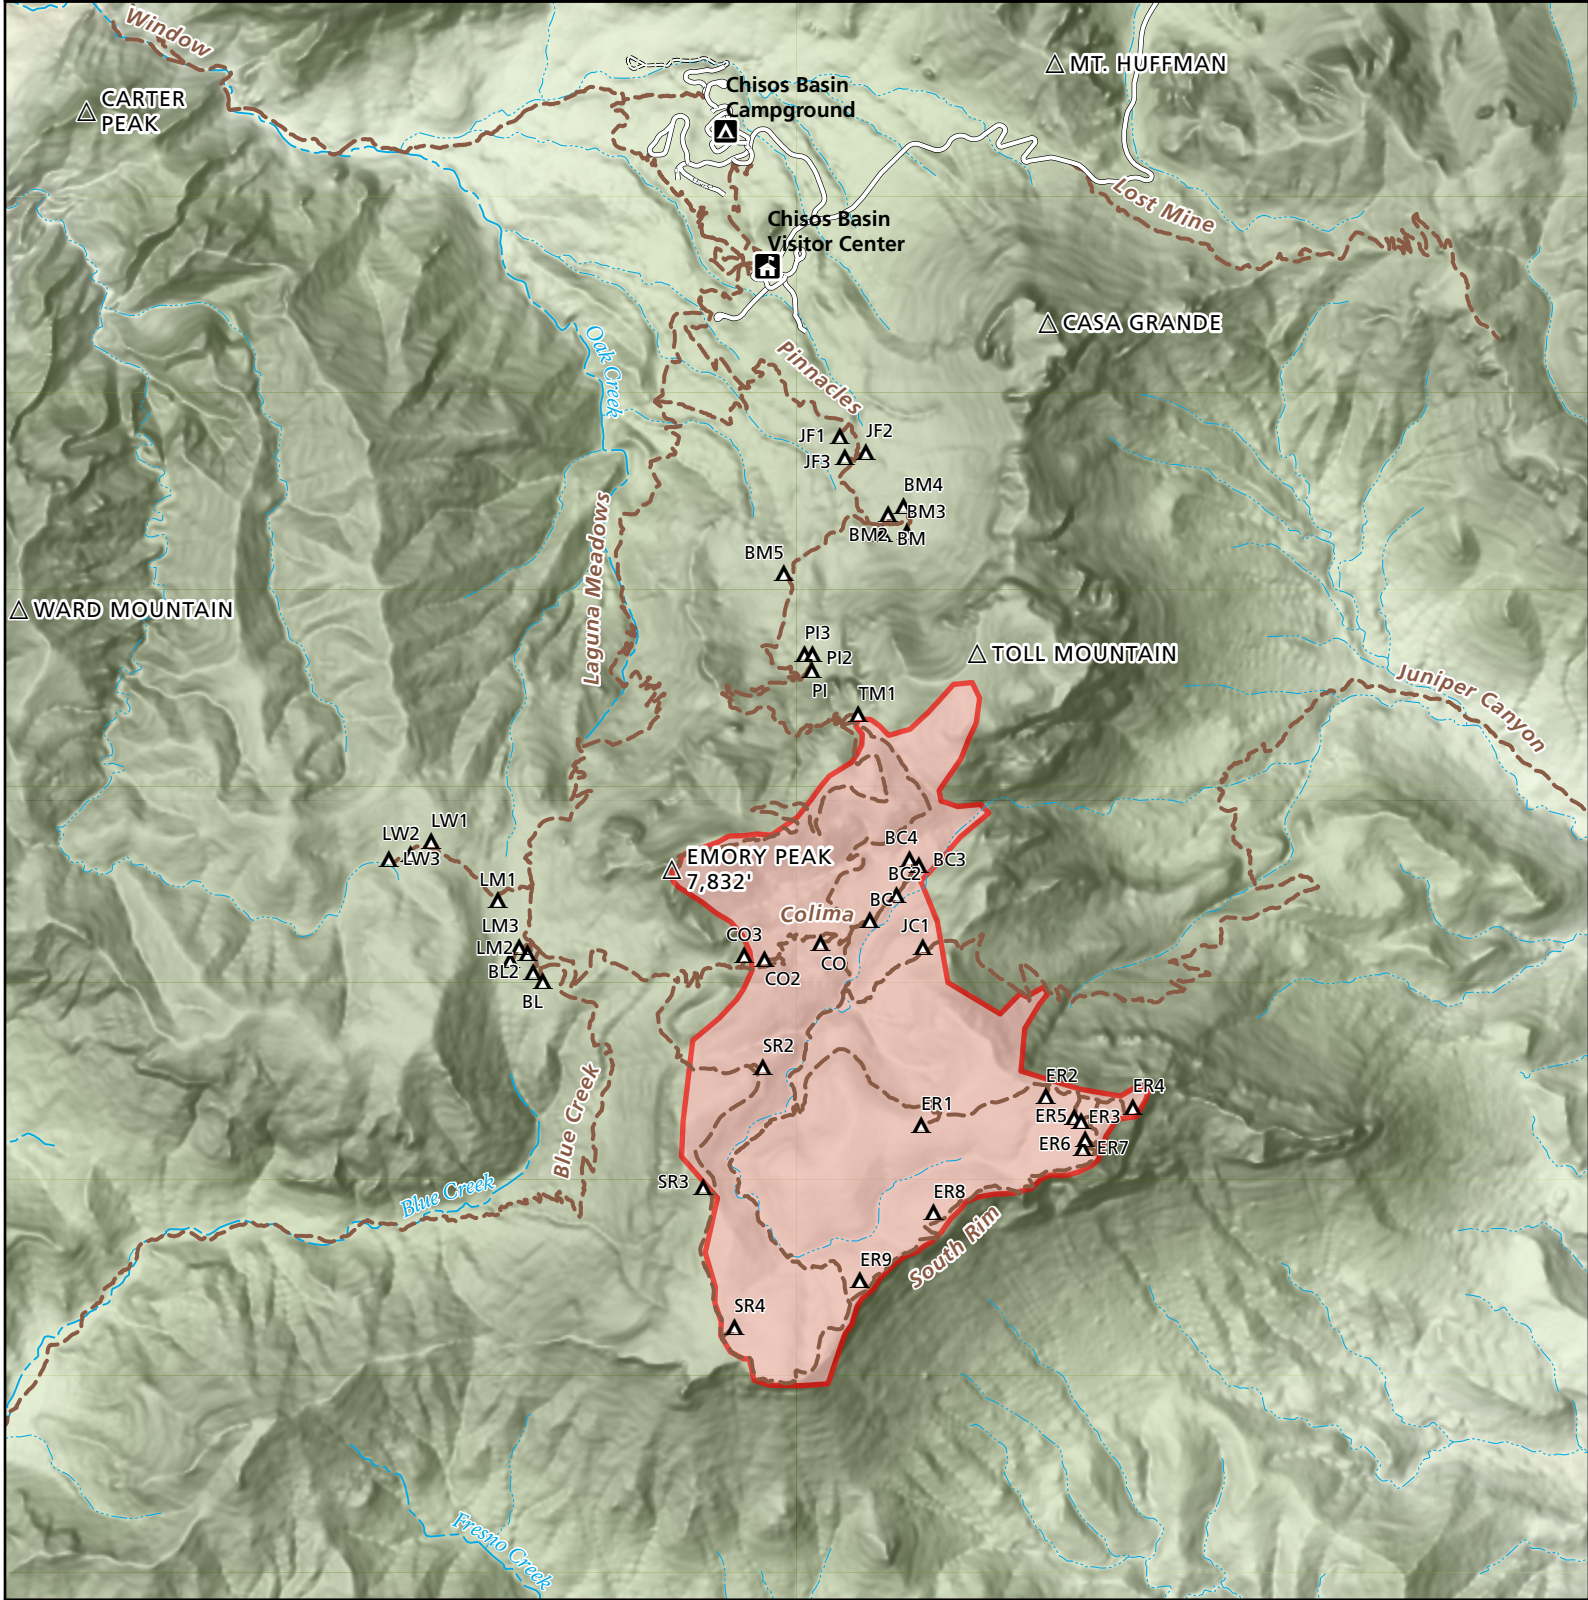

South Rim 4 Fire

785 acres as of 4/11/21 4:00 pm

National Park Service
U.S. Department of the Interior

Big Bend National Park
Texas

Legend	
	Primitive campsite
	Campground
	Summit
	Visitor center
	Trail
	Unpaved road
	Paved road
	South Rim 4 Fire

North
1:34,000
 0 1/4 1/2 3/4 1 Miles
 0 1/2 1 Km
 Map developed 4/11/2021 | M. Landis, Big Bend National Park
 File: PIO_2021_SouthRim4