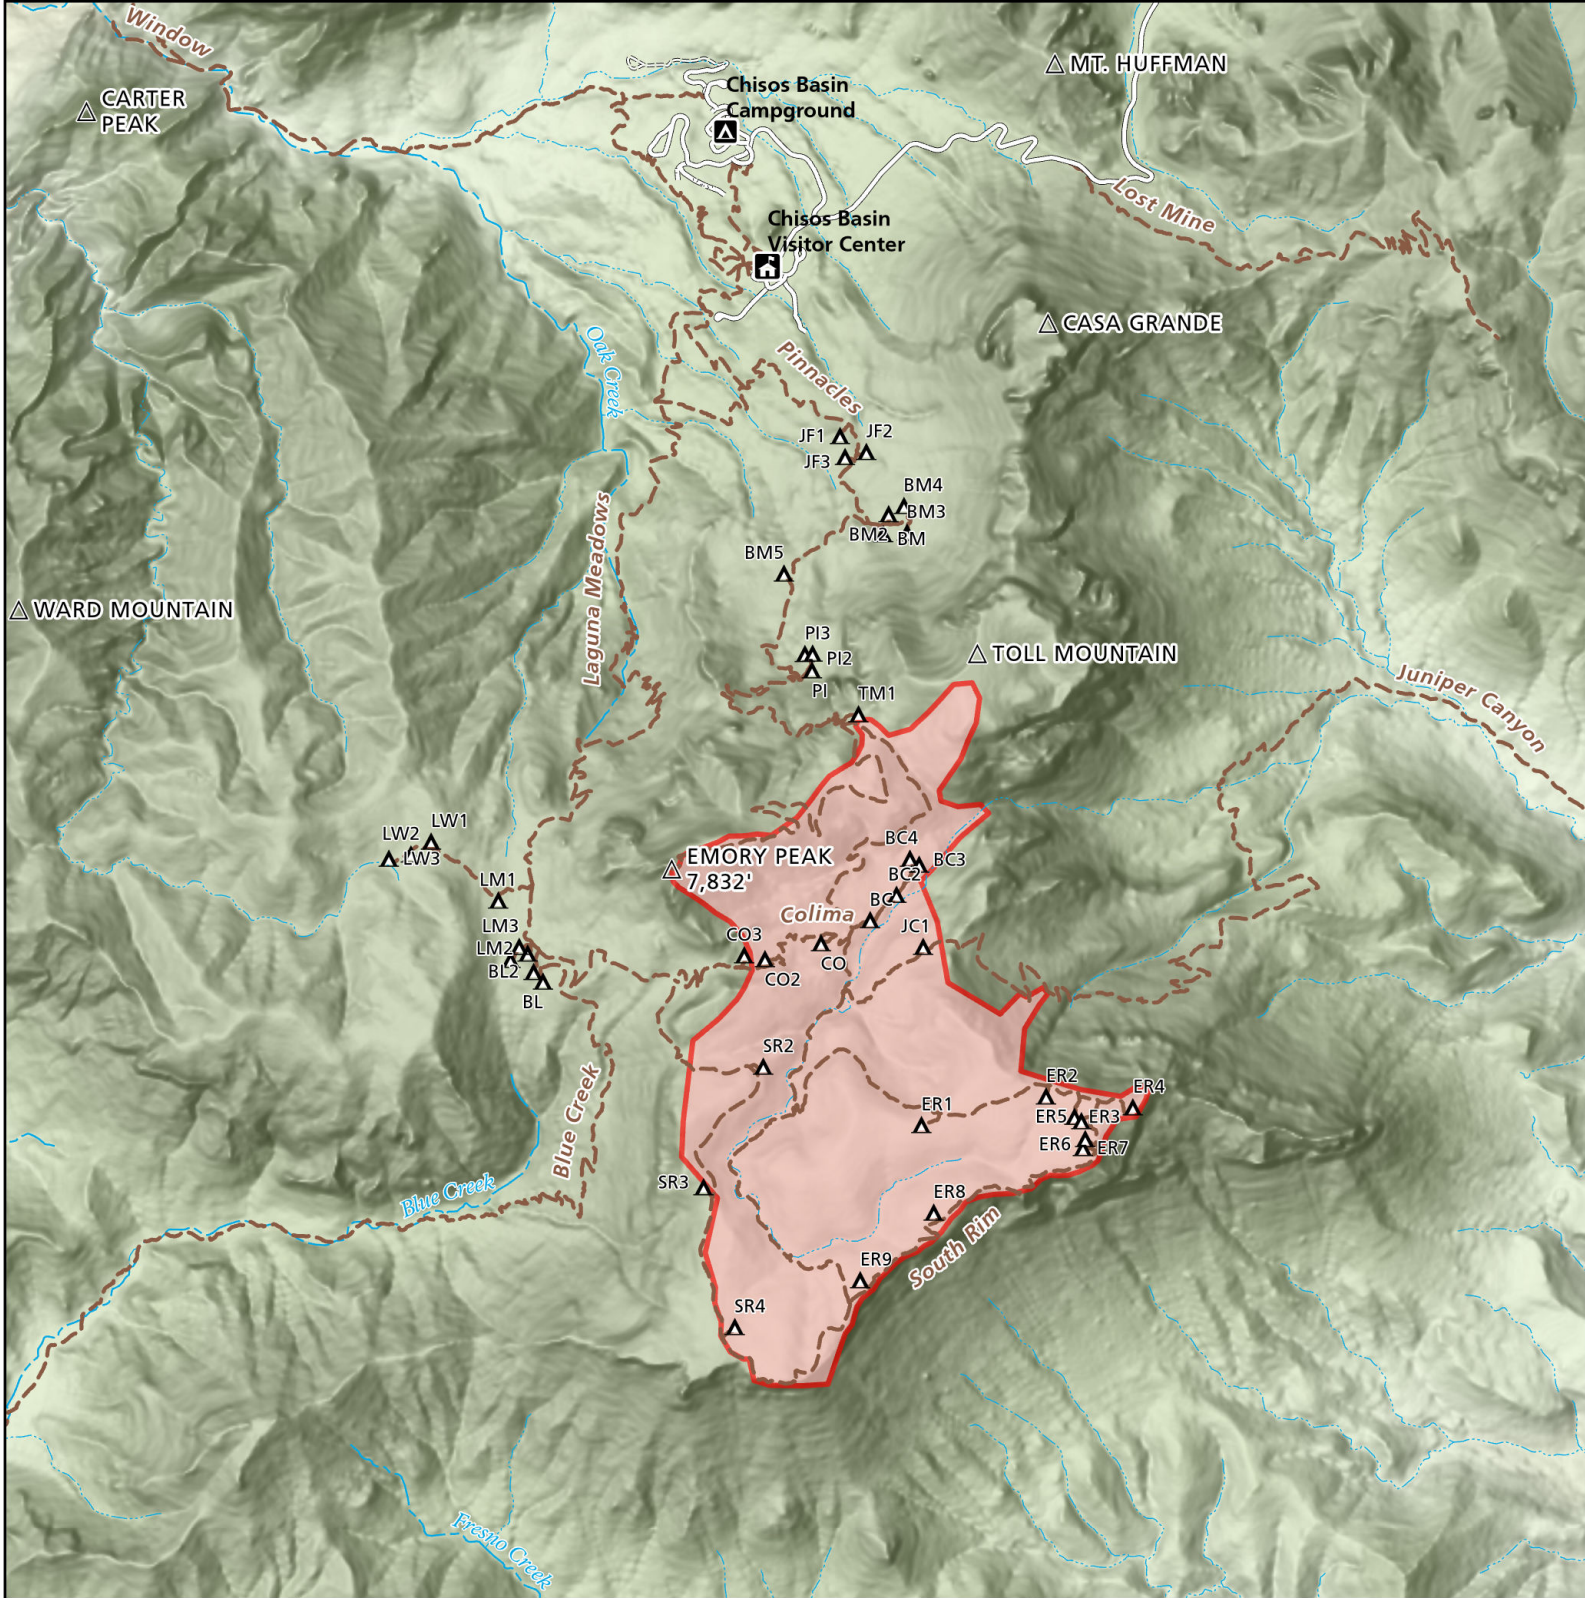

South Rim 4 Fire

785 acres as of 4/11/21 4:00 pm

National Park Service
U.S. Department of the Interior

Big Bend National Park
Texas

Legend

-  Primitive campsite
-  Campground
-  Summit
-  Visitor center
-  Trail
-  Unpaved road
-  Paved road
-  South Rim 4 Fire

North

1:34,000

0 1/4 1/2 3/4 1 Miles

0 1/2 1 Km

Map developed 4/11/2021 | M. Landis, Big Bend National Park
File: PIO_2021_SouthRim4