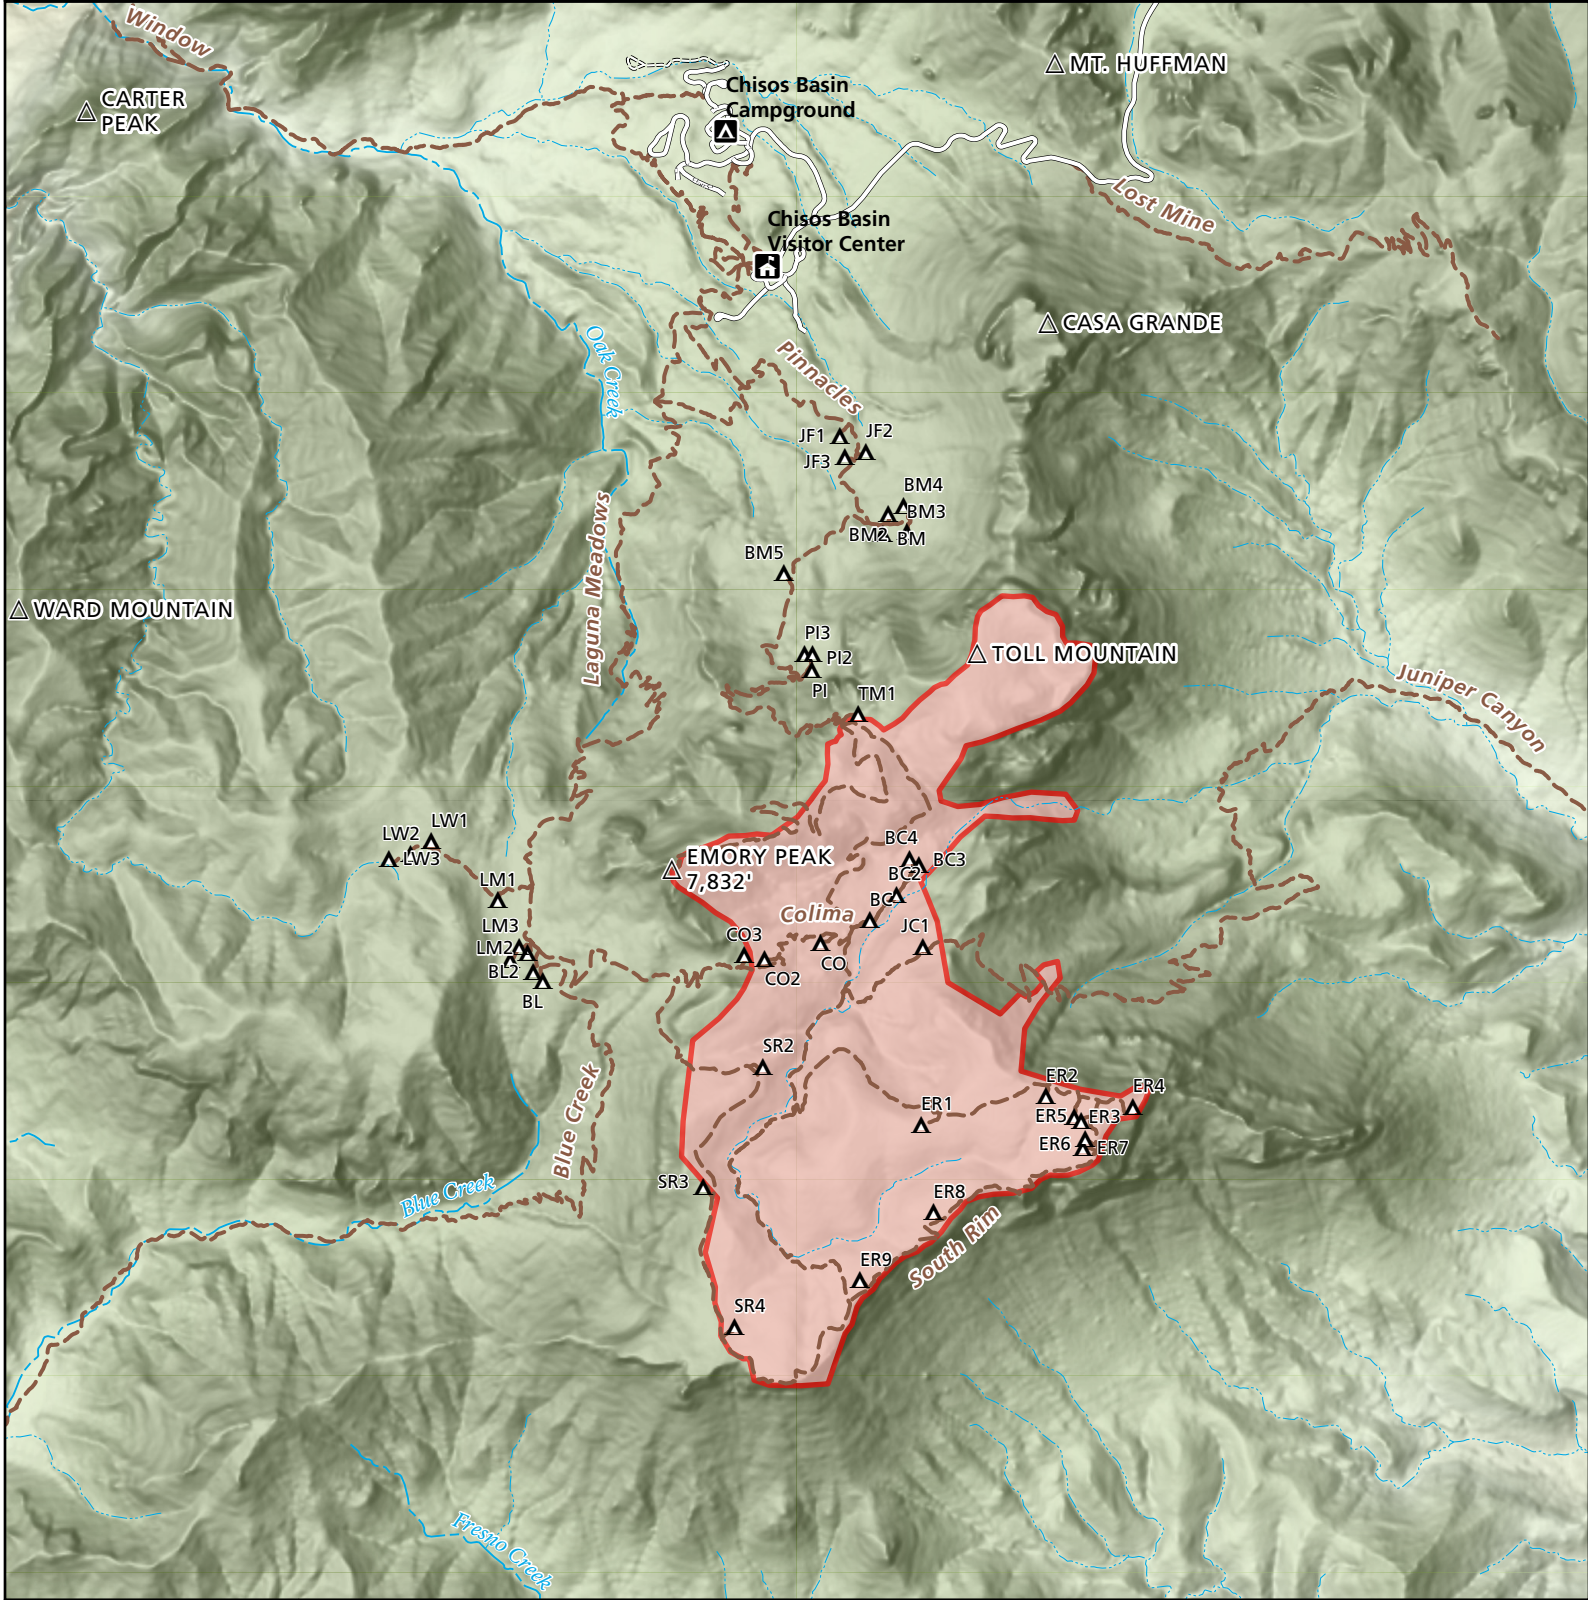

South Rim 4 Fire

873 acres as of 4/12/21 6:00 pm

National Park Service
U.S. Department of the Interior

Big Bend National Park
Texas

Legend	
	Primitive campsite
	Campground
	Summit
	Visitor center
	Trail
	Unpaved road
	Paved road
	South Rim 4 Fire

North
1:34,000
 0 1/4 1/2 3/4 1 Miles
 0 1/2 1 Km
 Map developed 4/12/2021 | M. Landis, Big Bend National Park
 File: PIO_2021_SouthRim4