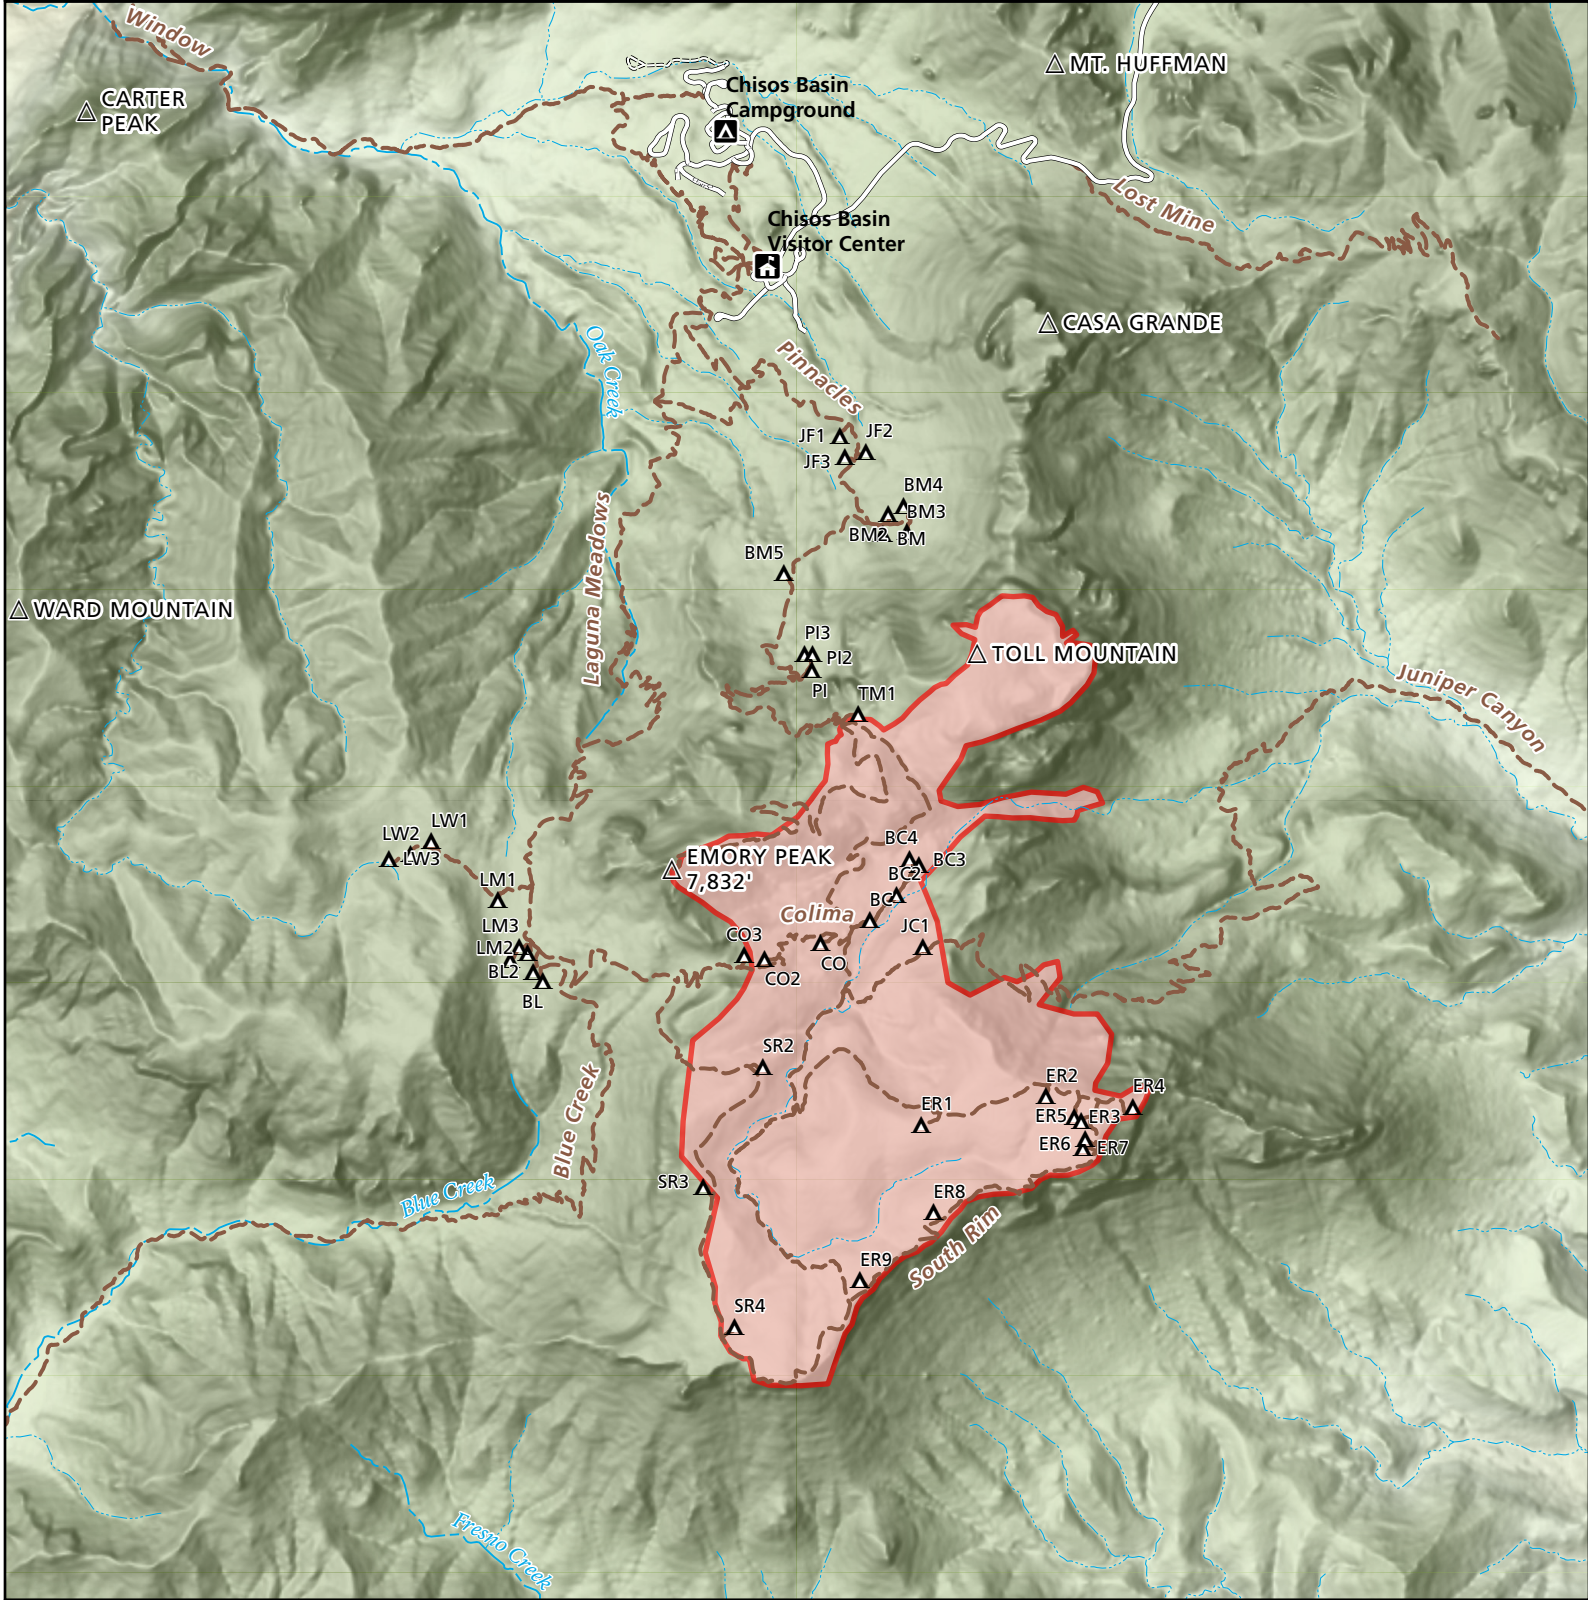

South Rim 4 Fire

912 acres as of 4/13/21 1200

National Park Service
U.S. Department of the Interior

Big Bend National Park
Texas

Legend

▲ Primitive campsite	--- Trail
▲ Campground	==== Unpaved road
△ Summit	— Paved road
🏠 Visitor center	■ South Rim 4 Fire

North

1:34,000

0 1/4 1/2 3/4 1 Miles

0 1/2 1 Km

Map developed 4/13/2021 | M. Landis, Big Bend National Park
File: PIO_2021_SouthRim4