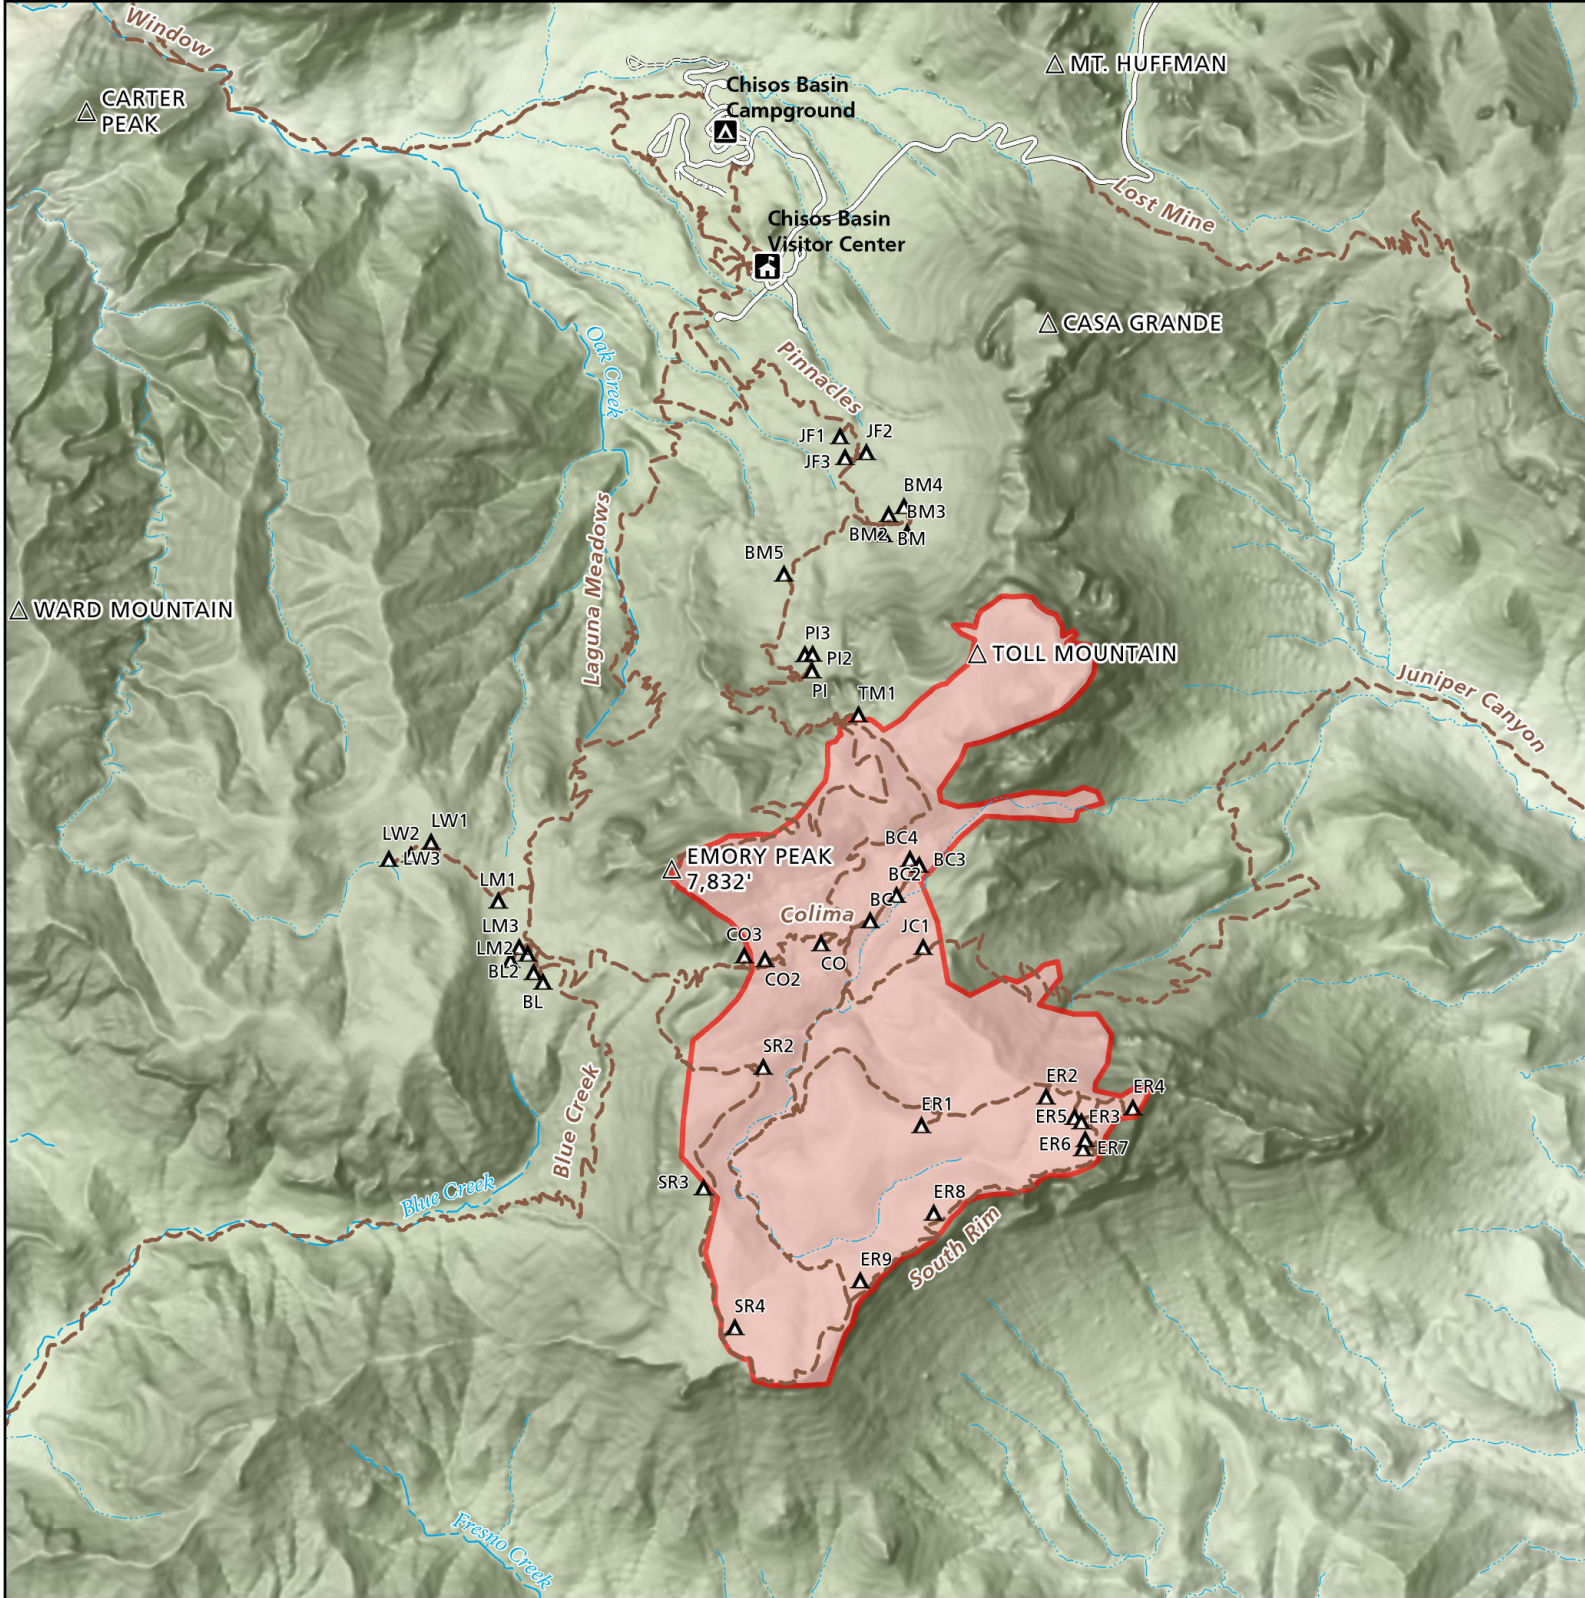

South Rim 4 Fire

912 acres as of 4/13/21 1200

National Park Service
U.S. Department of the Interior

Big Bend National Park
Texas

Legend

- Primitive campsite
- Campground
- Summit
- Visitor center
- Trail
- Unpaved road
- Paved road
- South Rim 4 Fire

North

1:34,000

0 1/4 1/2 3/4 1 Miles

0 1/2 1 Km

Map developed 4/13/2021 | M. Landis, Big Bend National Park
File: PIO_2021_SouthRim4