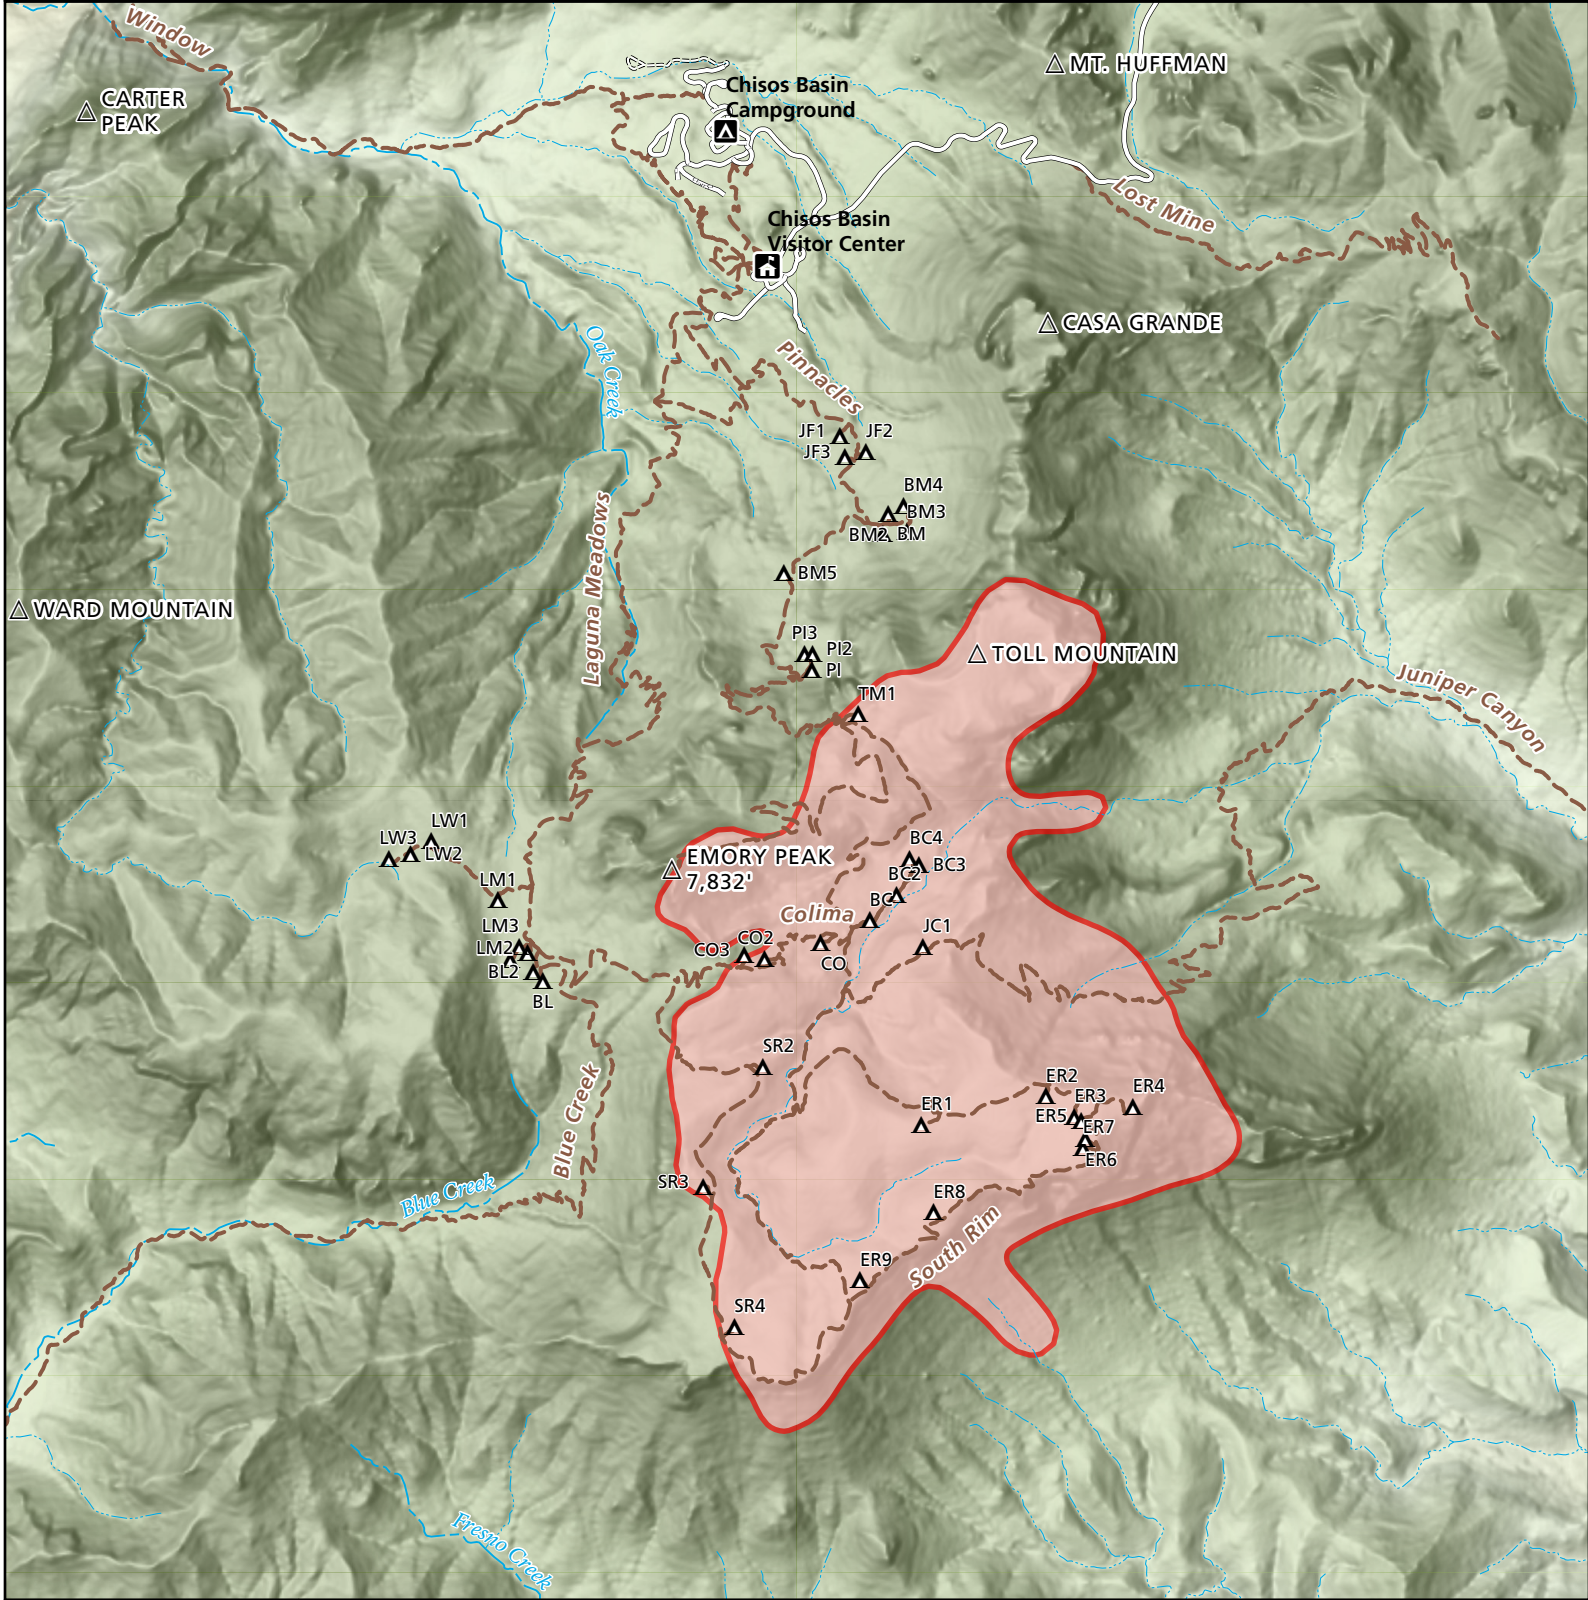

# South Rim 4 Fire

1341 acres as of 4/15/21 1200

National Park Service  
U.S. Department of the Interior

Big Bend National Park  
Texas

Legend	
▲	Primitive campsite
⬮	Campground
△	Summit
⬮	Visitor center
---	Trail
====	Unpaved road
—	Paved road
■	South Rim 4 Fire

North  
**1:34,000**  
 0 1/4 1/2 3/4 1 Miles  
 0 1/2 1 Km  
 Map developed 4/13/2021 | M. Landis, Big Bend National Park  
 File: PIO\_2021\_SouthRim4