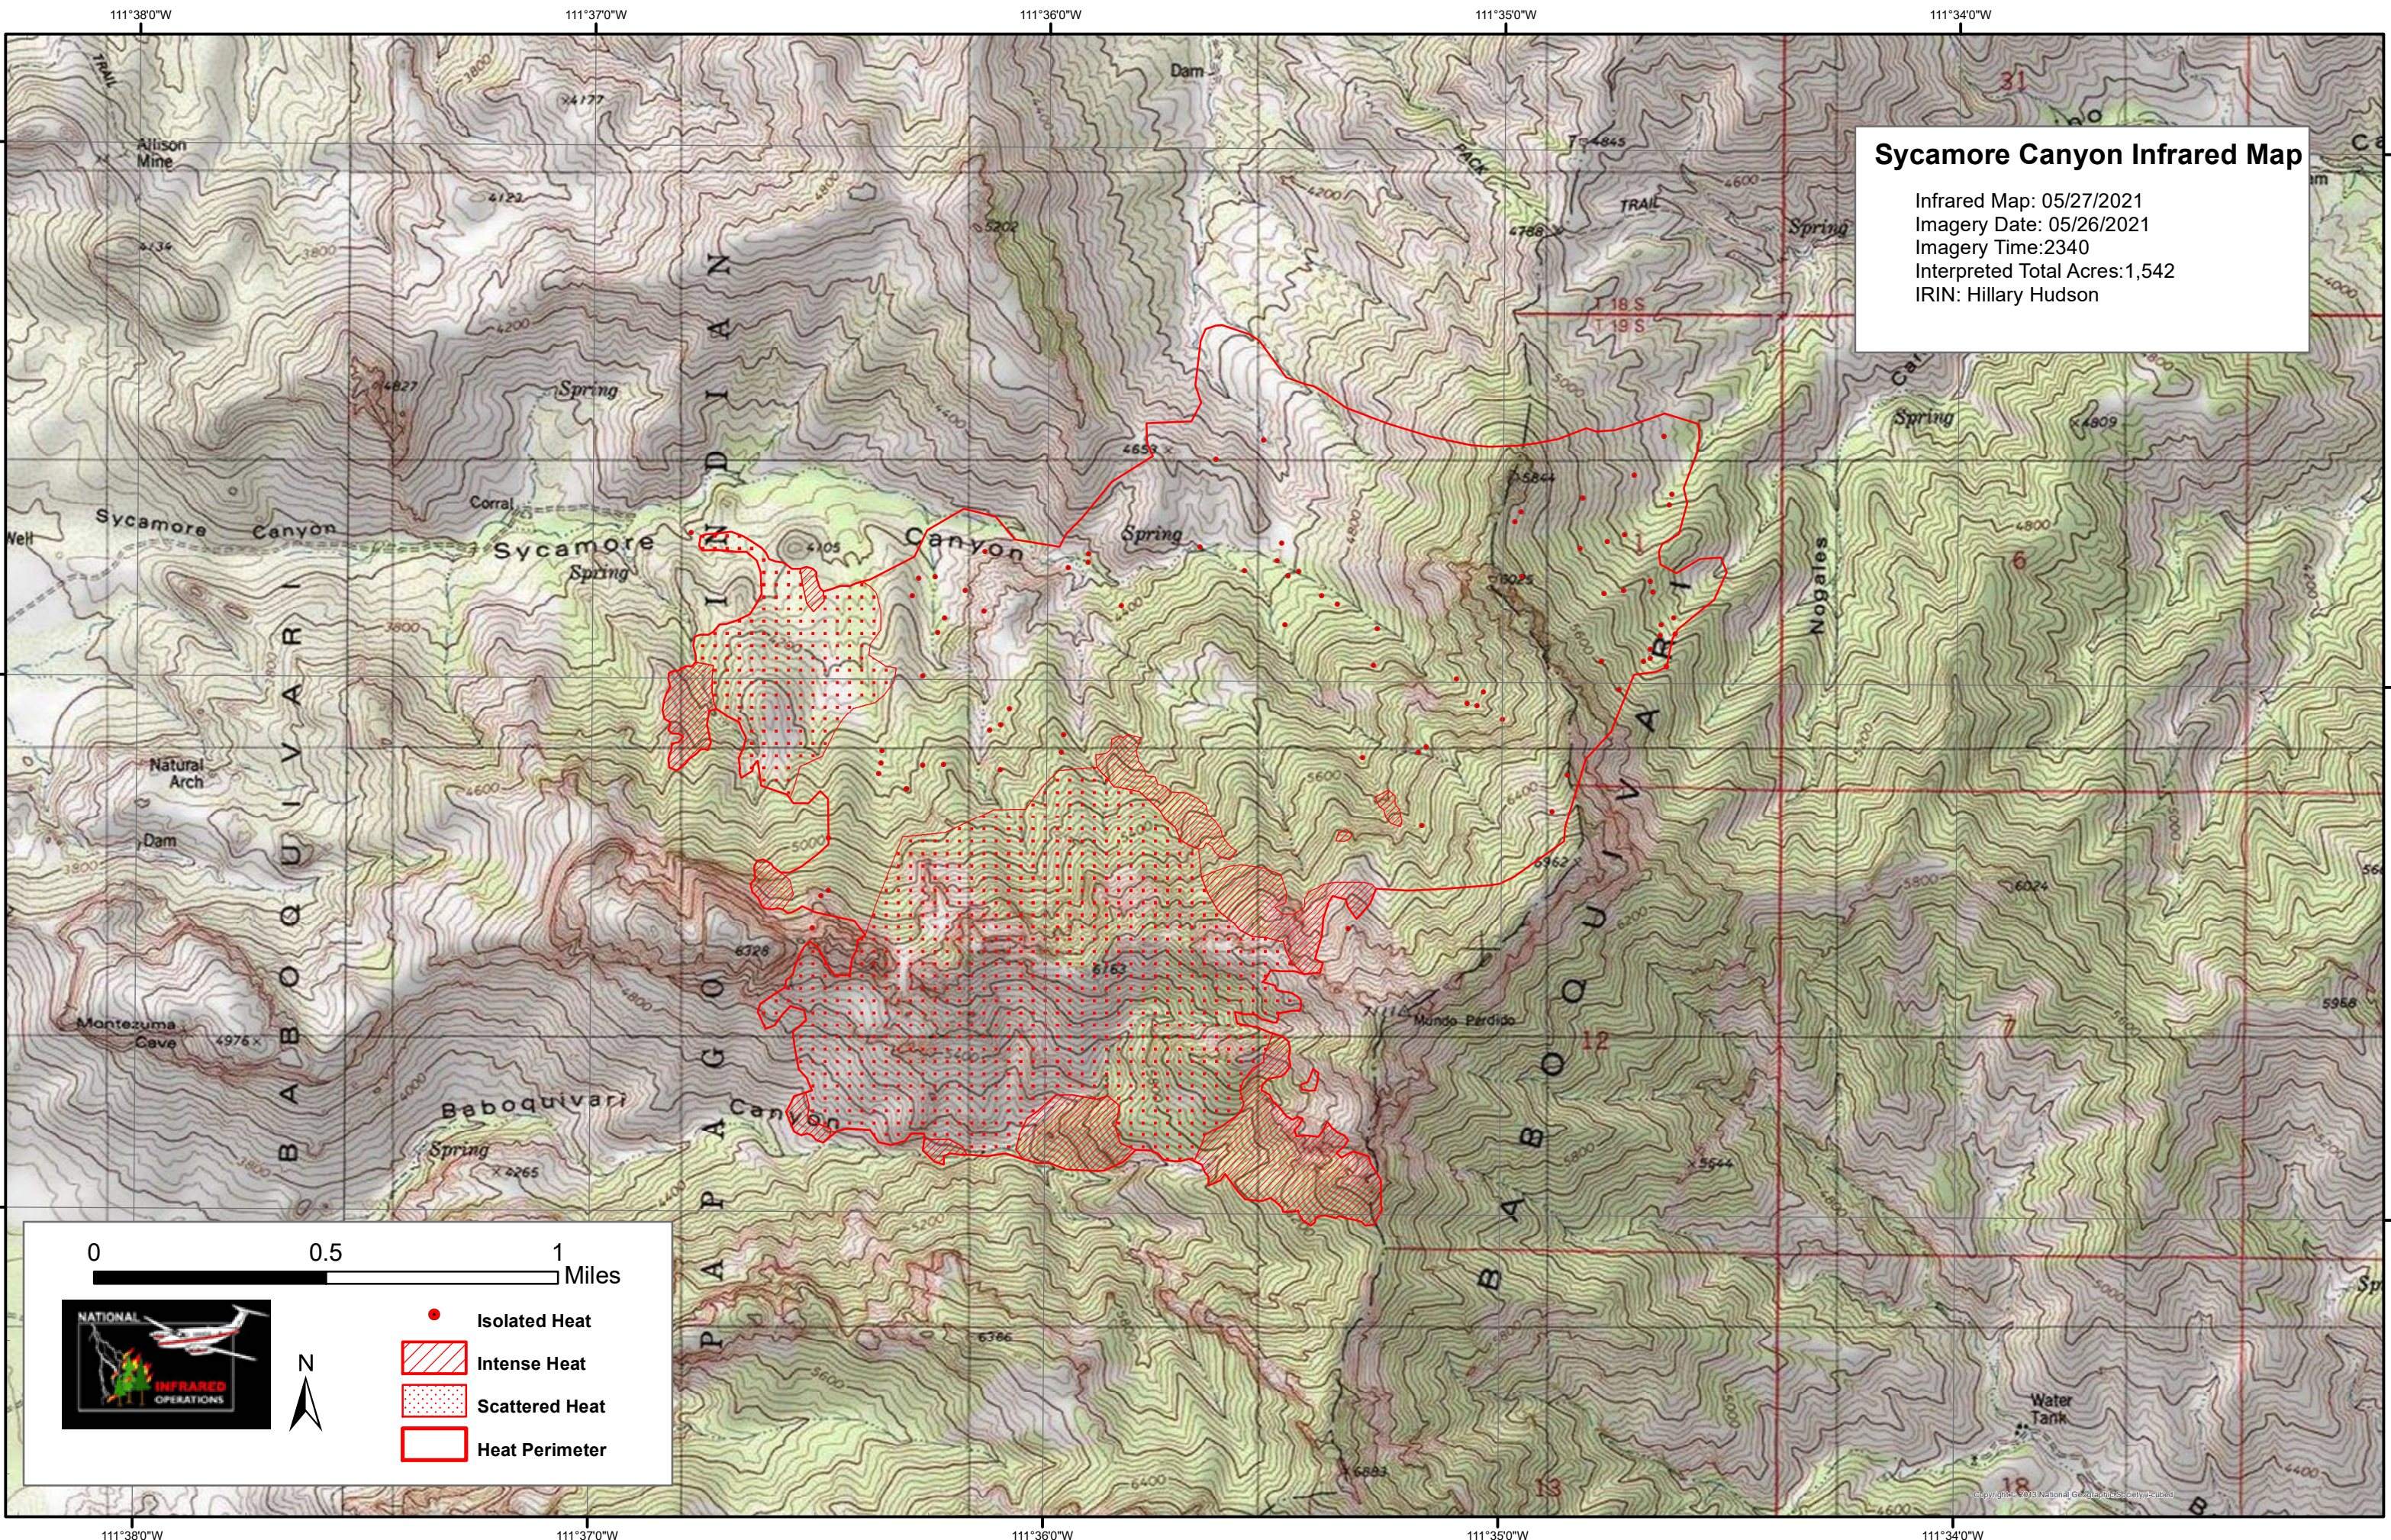

Sycamore Canyon Infrared Map

Infrared Map: 05/27/2021
Imagery Date: 05/26/2021
Imagery Time: 2340
Interpreted Total Acres: 1,542
IRIN: Hillary Hudson

0 0.5 1 Miles

N

- Isolated Heat
- ▨ Intense Heat
- Scattered Heat
- ▭ Heat Perimeter