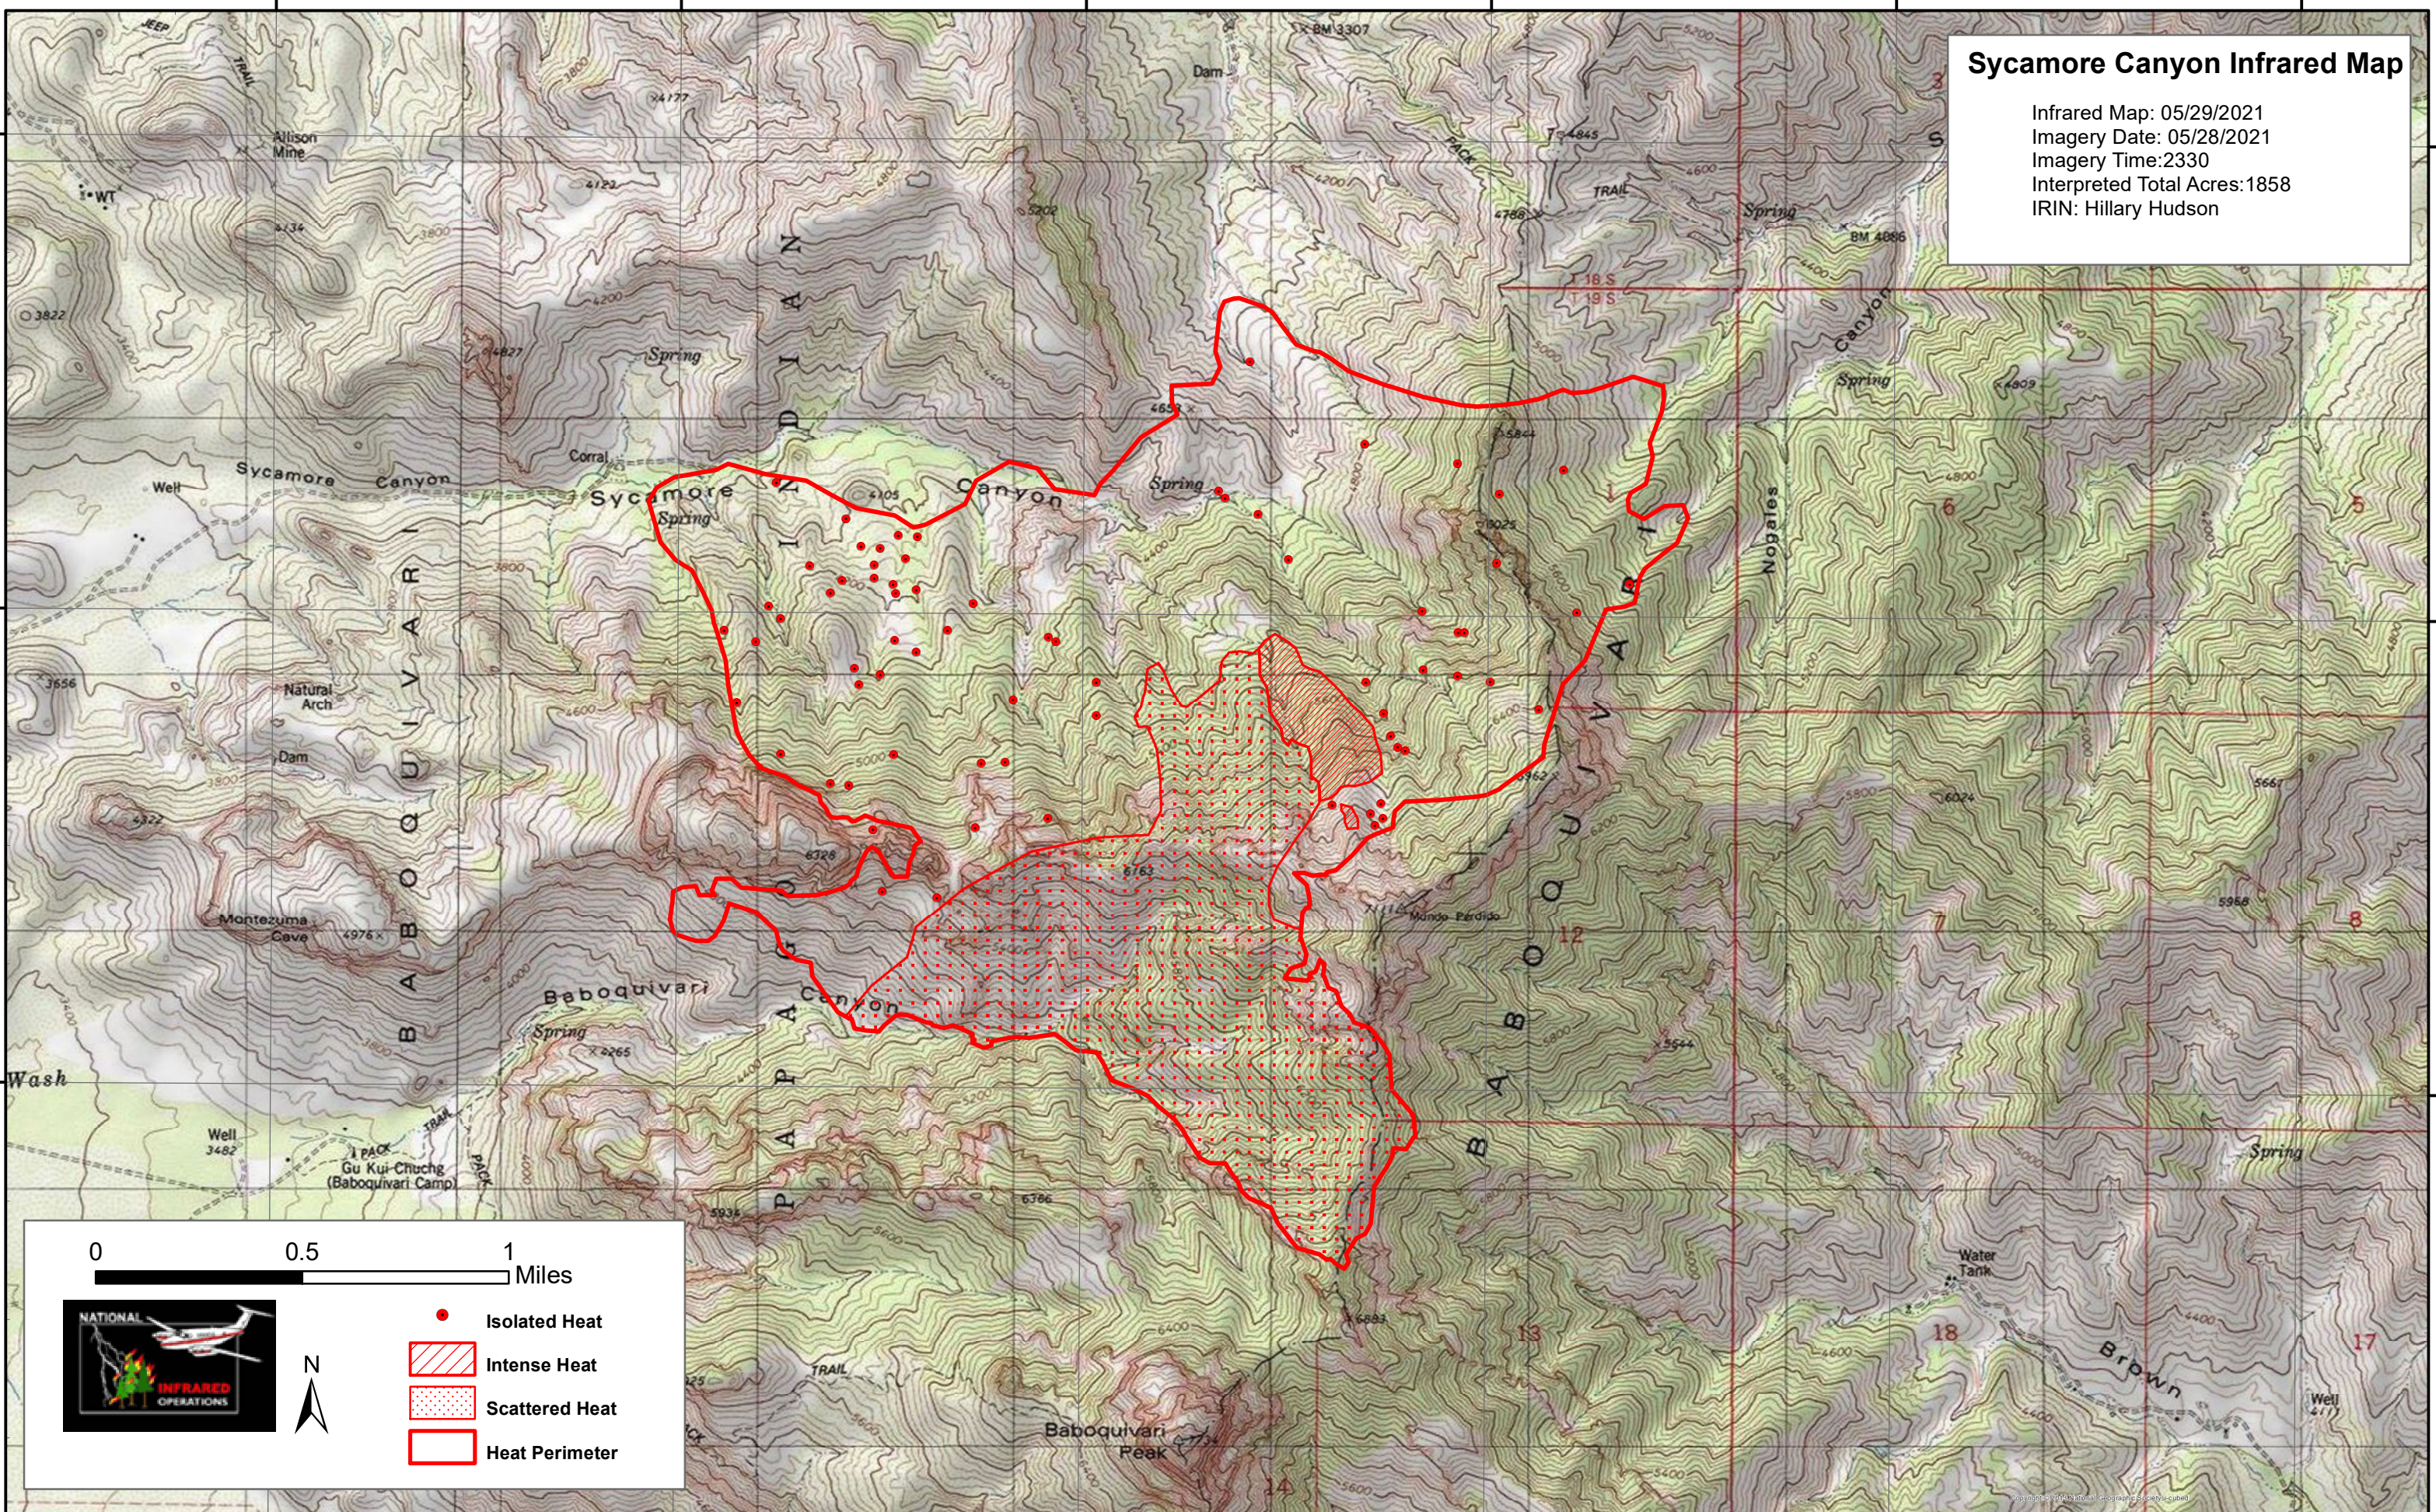

**Sycamore Canyon Infrared Map**

Infrared Map: 05/29/2021  
 Imagery Date: 05/28/2021  
 Imagery Time: 2330  
 Interpreted Total Acres: 1858  
 IRIN: Hillary Hudson

0 0.5 1 Miles

**NATIONAL INFRARED OPERATIONS**

N

- Isolated Heat
- ▨ Intense Heat
- Scattered Heat
- Heat Perimeter