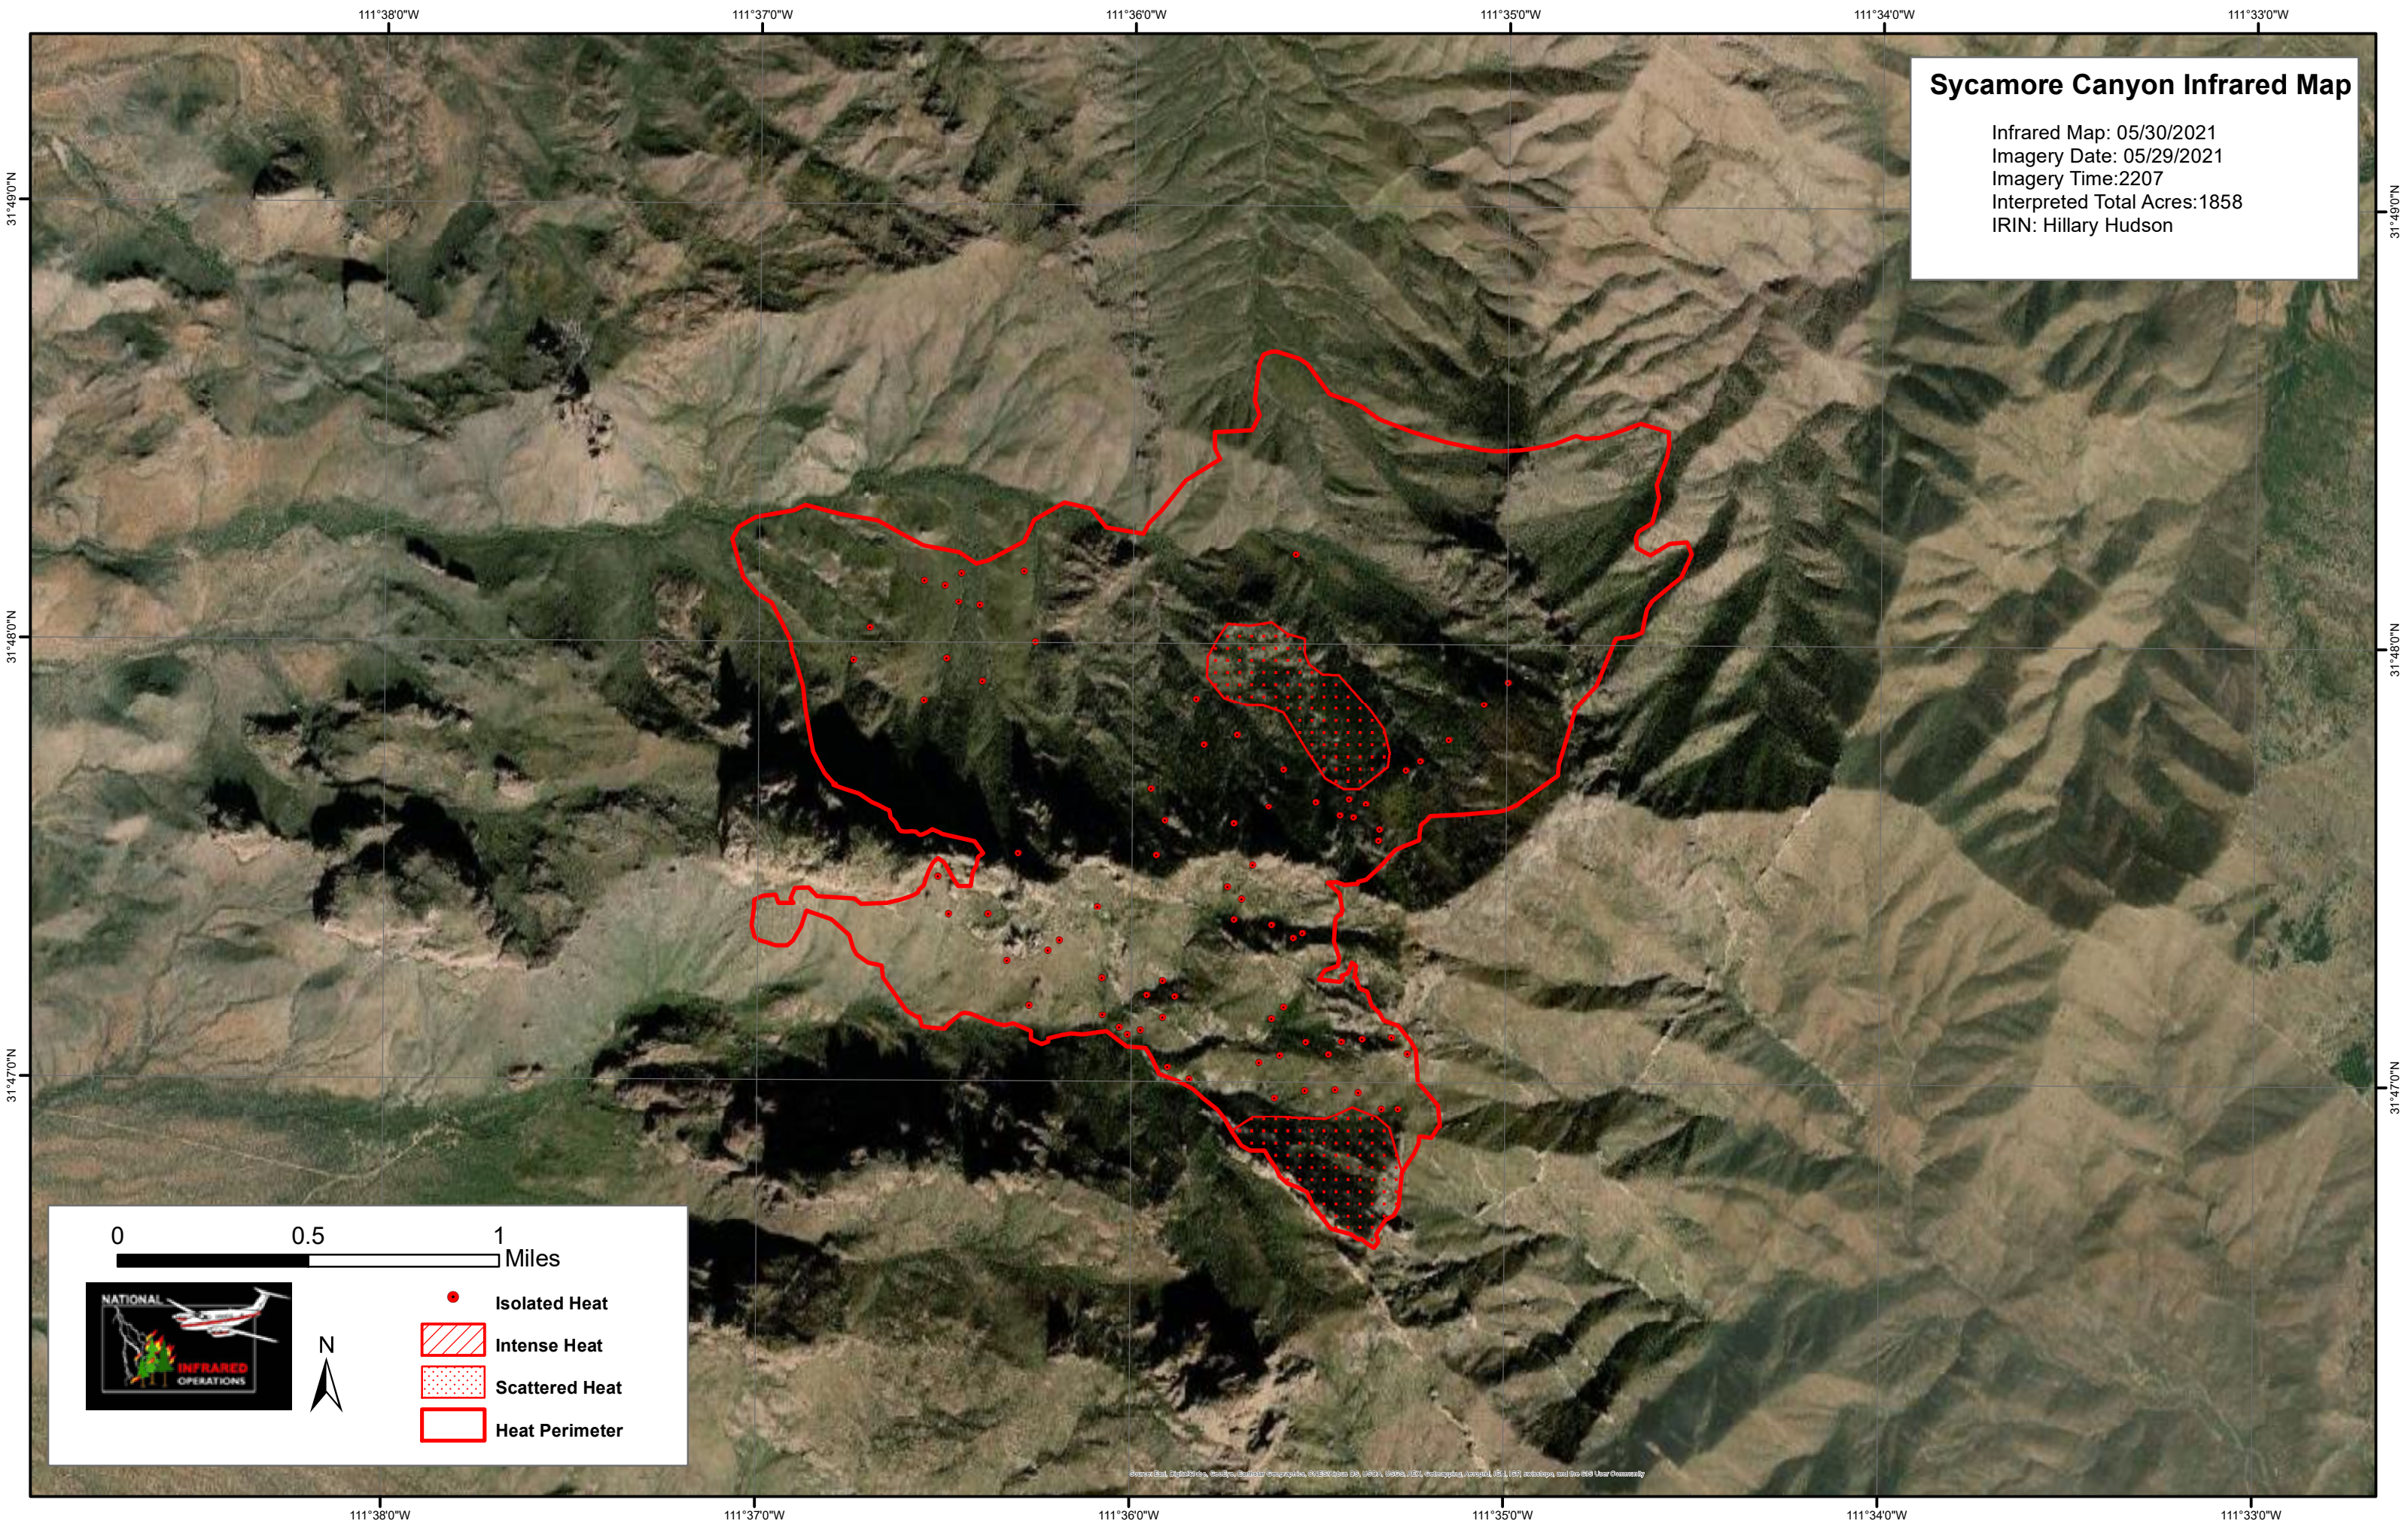

Sycamore Canyon Infrared Map

Infrared Map: 05/30/2021
Imagery Date: 05/29/2021
Imagery Time: 2207
Interpreted Total Acres: 1858
IRIN: Hillary Hudson

0 0.5 1 Miles

-  Isolated Heat
-  Intense Heat
-  Scattered Heat
-  Heat Perimeter