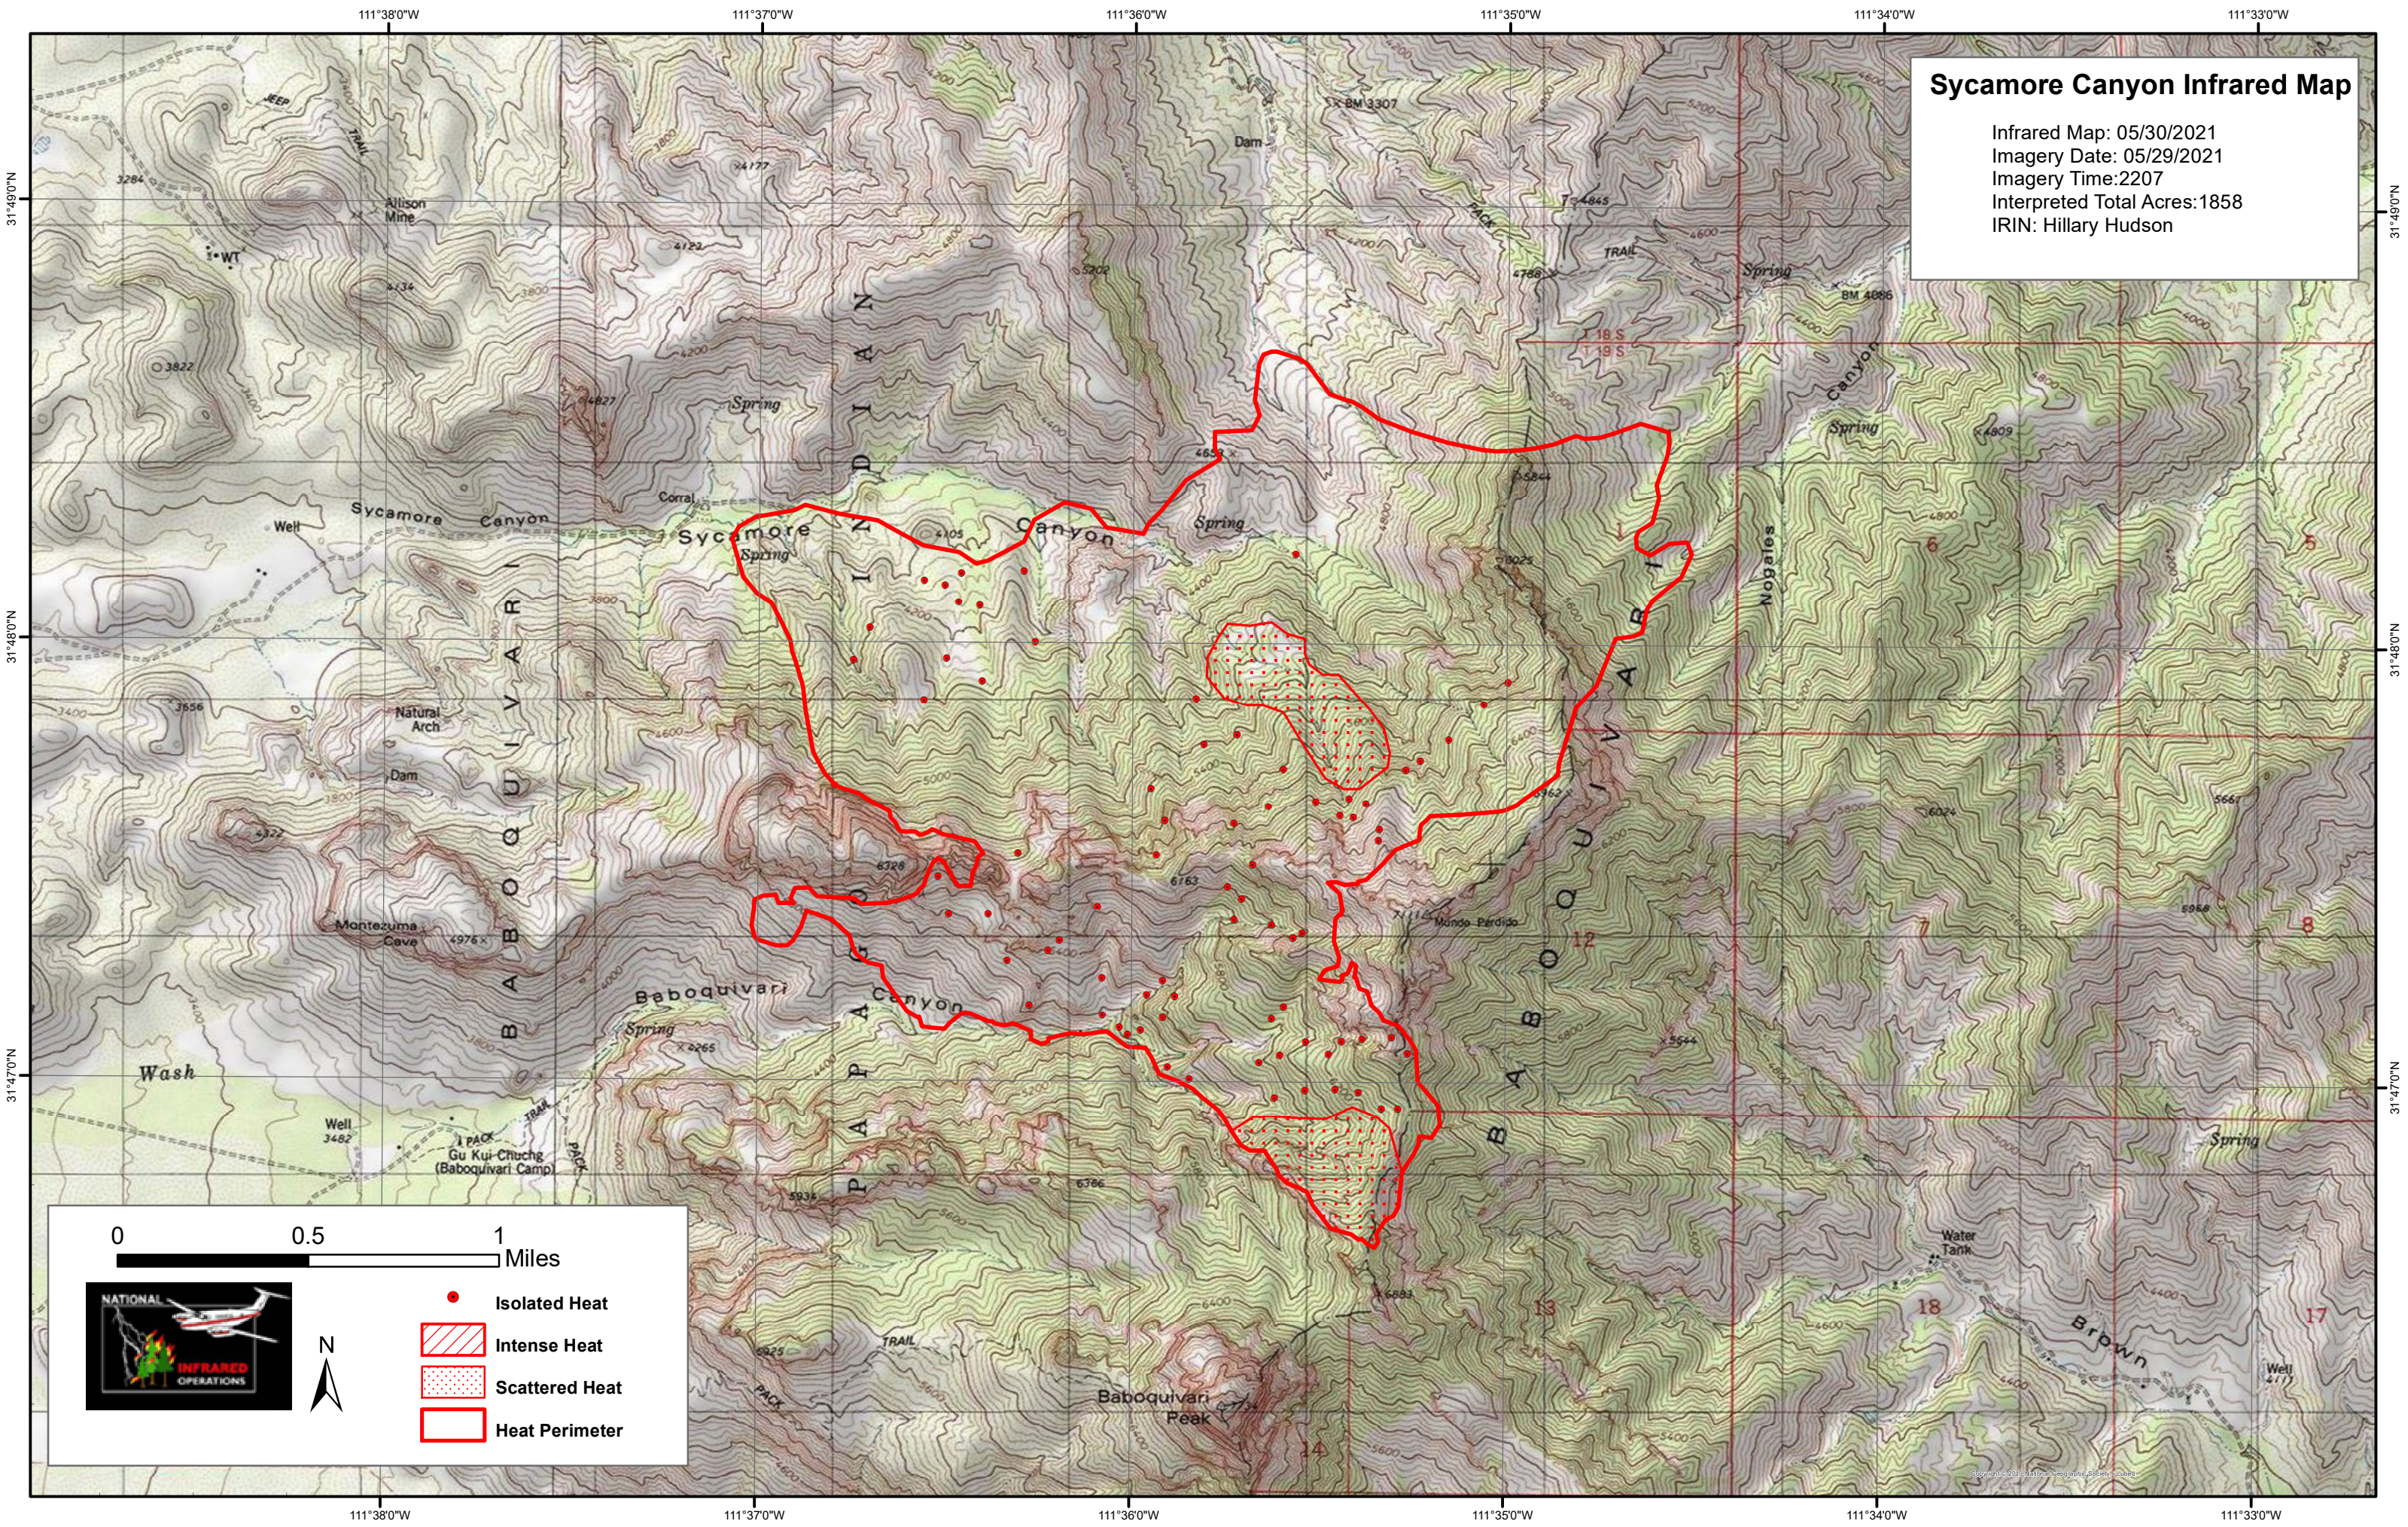

Sycamore Canyon Infrared Map

Infrared Map: 05/30/2021
Imagery Date: 05/29/2021
Imagery Time: 2207
Interpreted Total Acres: 1858
IRIN: Hillary Hudson

0 0.5 1 Miles

N

- Isolated Heat
- ▨ Intense Heat
- ▤ Scattered Heat
- ▭ Heat Perimeter