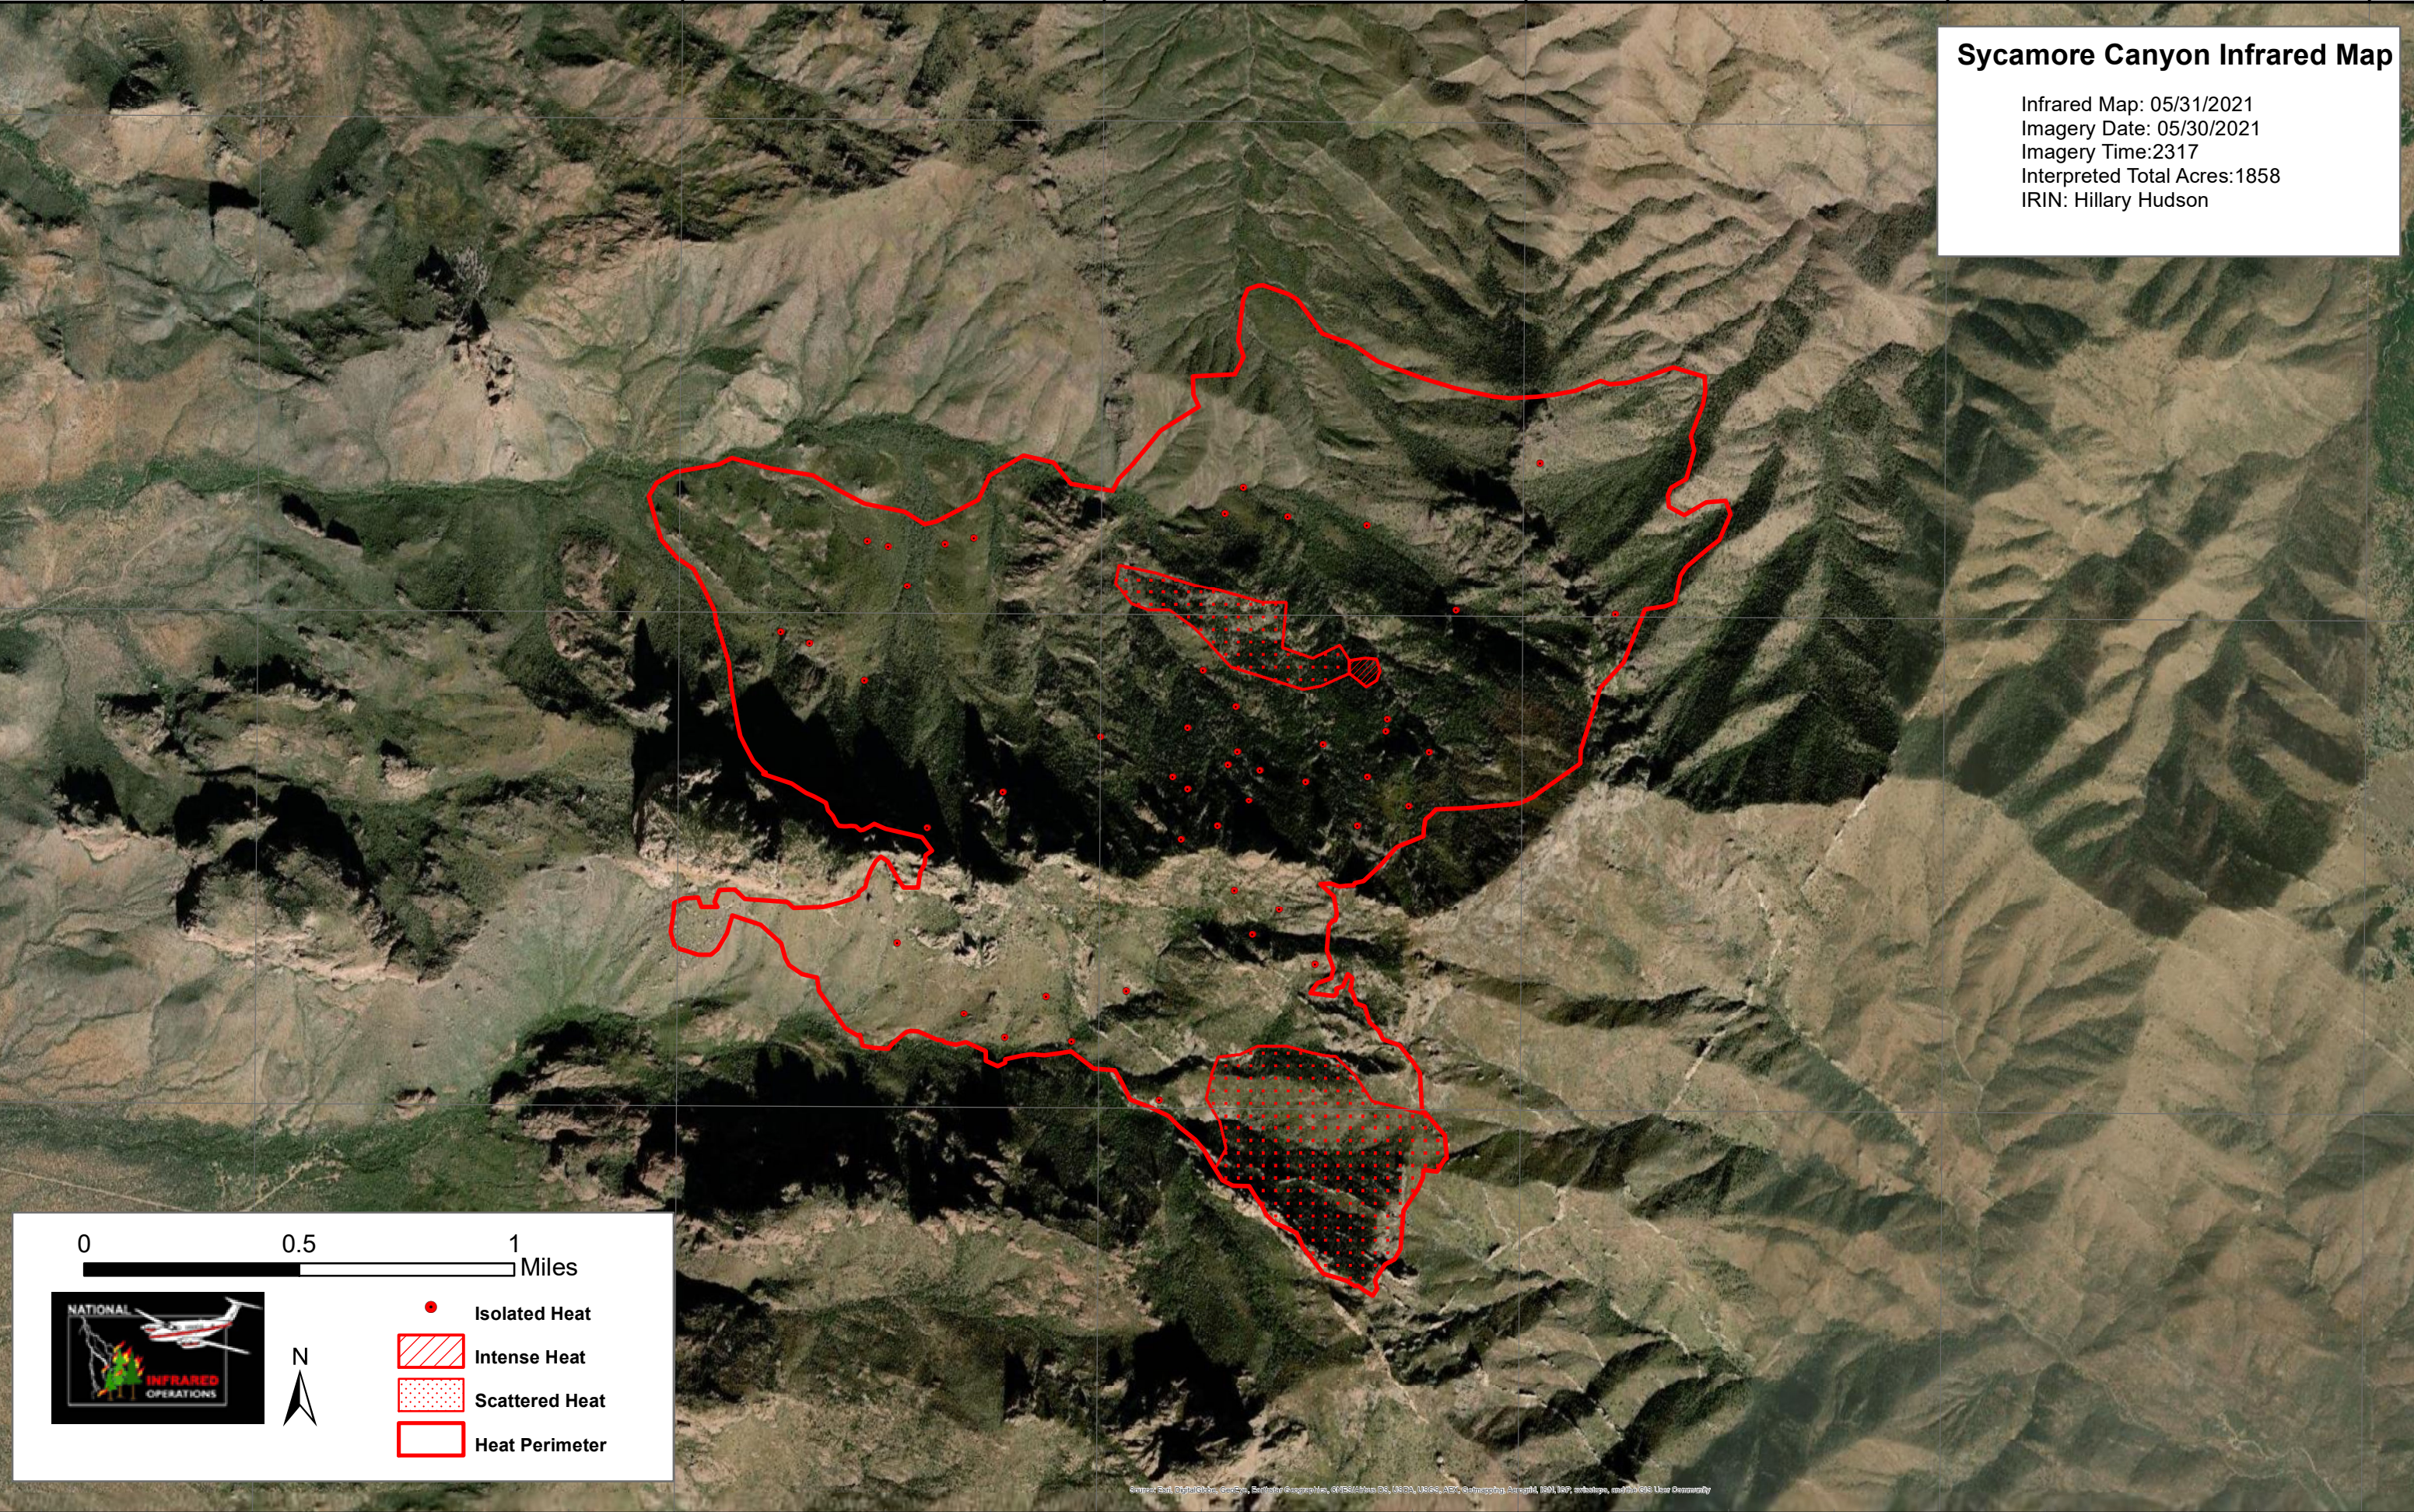

111°38'0"W 111°37'0"W 111°36'0"W 111°35'0"W 111°34'0"W 111°33'0"W

31°49'0"N

31°49'0"N

31°48'0"N

31°48'0"N

31°47'0"N

31°47'0"N

Sycamore Canyon Infrared Map

Infrared Map: 05/31/2021
 Imagery Date: 05/30/2021
 Imagery Time: 2317
 Interpreted Total Acres: 1858
 IRIN: Hillary Hudson

0 0.5 1 Miles

NATIONAL INFRARED OPERATIONS

N

- Isolated Heat
- ▨ Intense Heat
- Scattered Heat
- ▭ Heat Perimeter

111°38'0"W 111°37'0"W 111°36'0"W 111°35'0"W 111°34'0"W 111°33'0"W