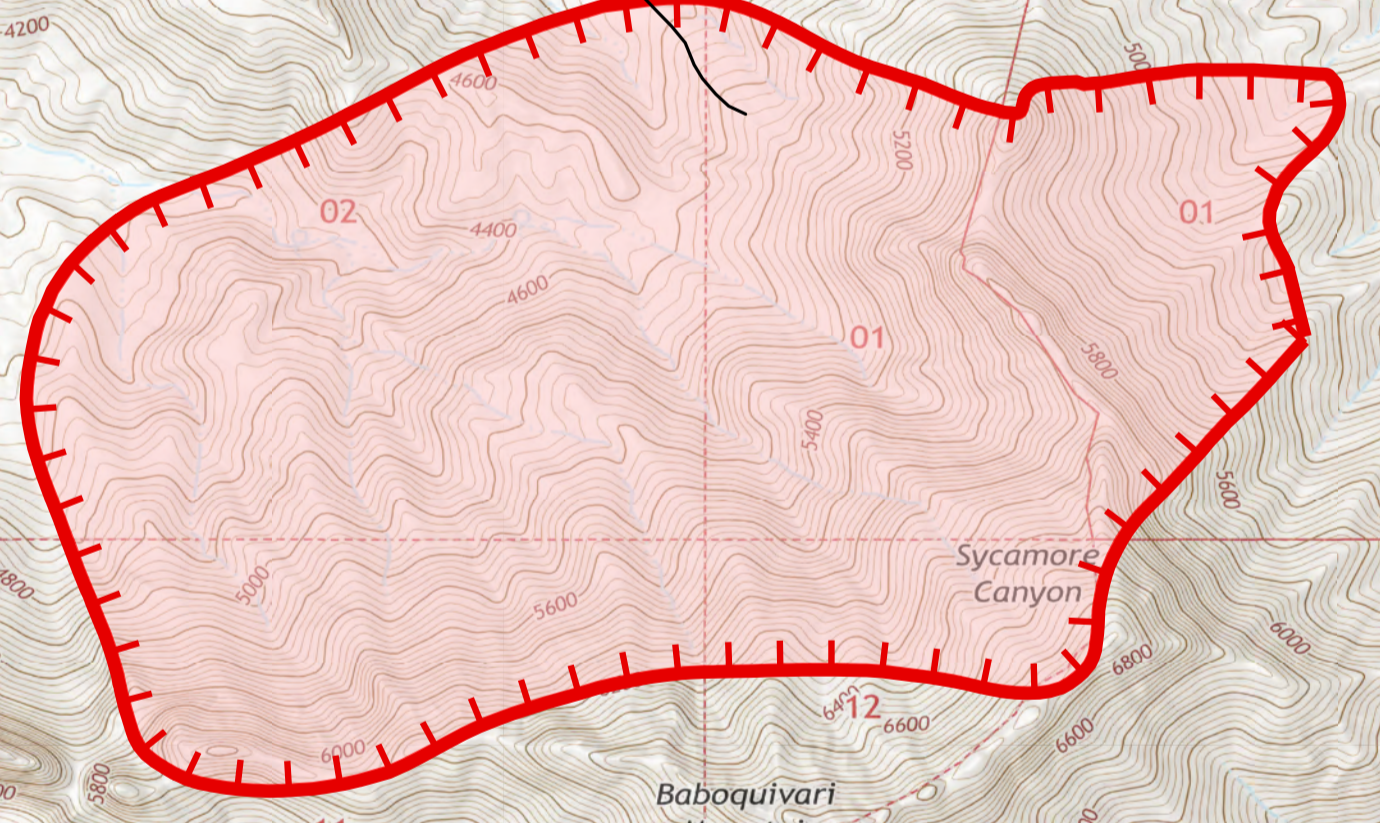

Sycamore Canyon  
AZPPA-327  
5/26/2021  
Approx. 1,043 acres at 1500  
hrs 5/25/2021

SOUTHEAST ZONE

TYPE 3 IMT

- Helispot
- Division Break
- Camp
- Value at Risk
- Fire Edge
- County Roads
- Wildfire Daily Fire Perimeter

**DIV A**

**DIV Y**

**DIV Z**

H-3

Elkhorn Helispot

Elkhorn Spike