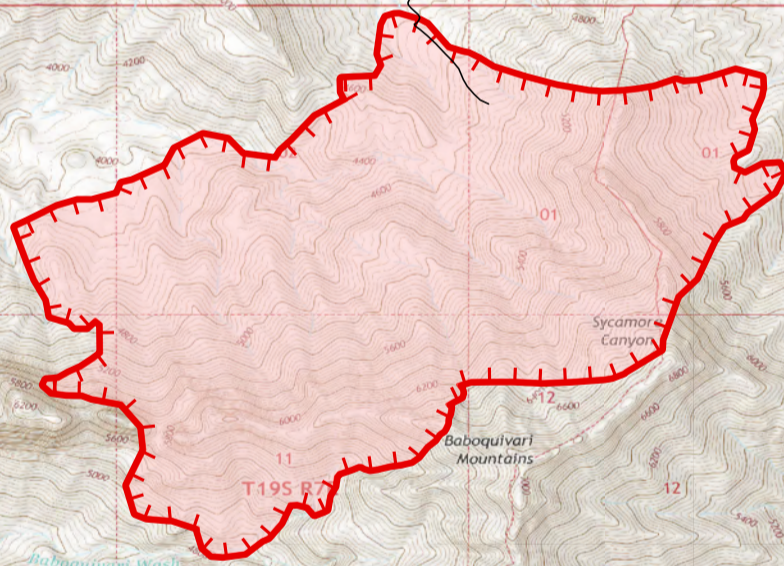

**Ops Map**  
Sycamore Canyon  
AZPPA-00327  
5/27/2021  
Appx 1,322 ac at 1400hrs  
5/26/2021

**DIV A**

**DIV Y**

**DIV Z**

- Wildfire Daily Fire Perimeter
- Helispot
- Division Break
- Camp
- Value at Risk
- Access or Improved Road
- Fire Edge
- County Roads