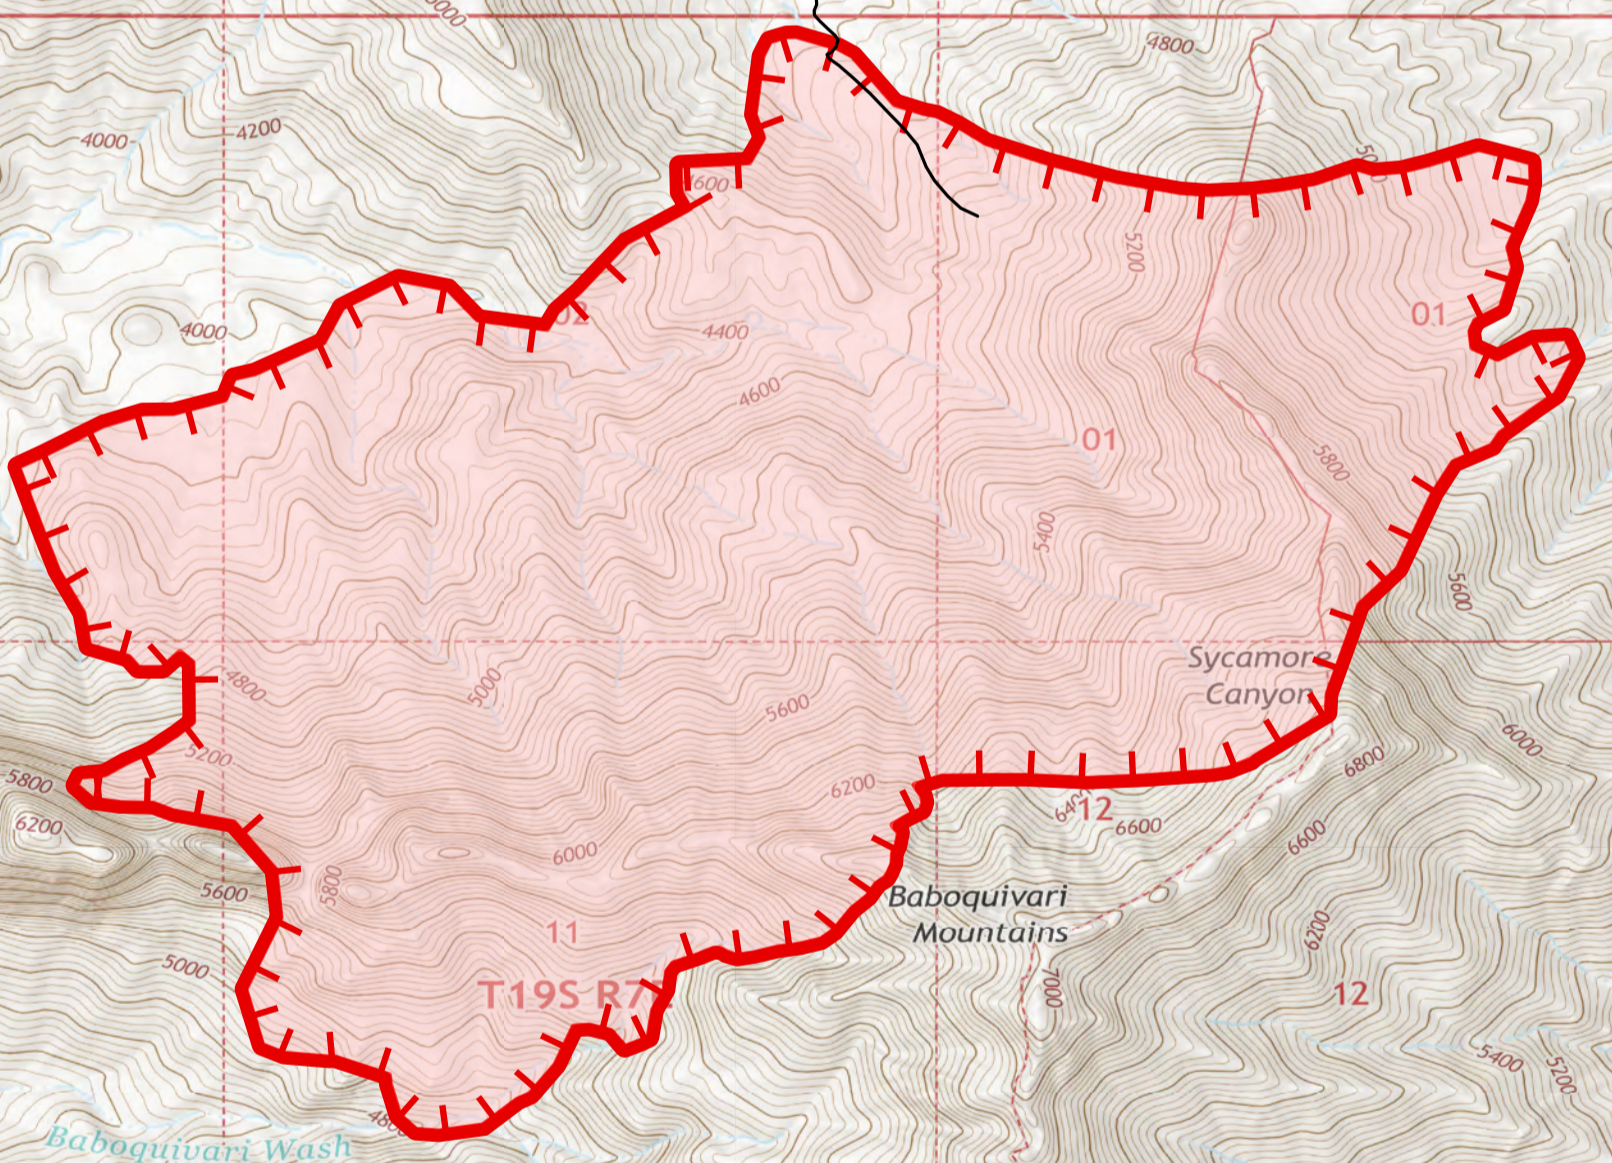

Sycamore Canyon
AZPPA-327
5/27/2021
Approx. 1,322 acres at 1400
hrs 5/26/2021

DIV Y

DIV A

DIV Z

- Wildfire Daily Fire Perimeter
- Helispot
- Division Break
- Camp
- Value at Risk
- Access or Improved Road
- Fire Edge
- County Roads

111°41'W 111°40'W 111°39'W 111°38'W 111°37'W 111°36'W 111°35'W 111°34'W 111°33'W 111°32'W 111°31'W 111°30'W 111°29'W 111°28'51'W