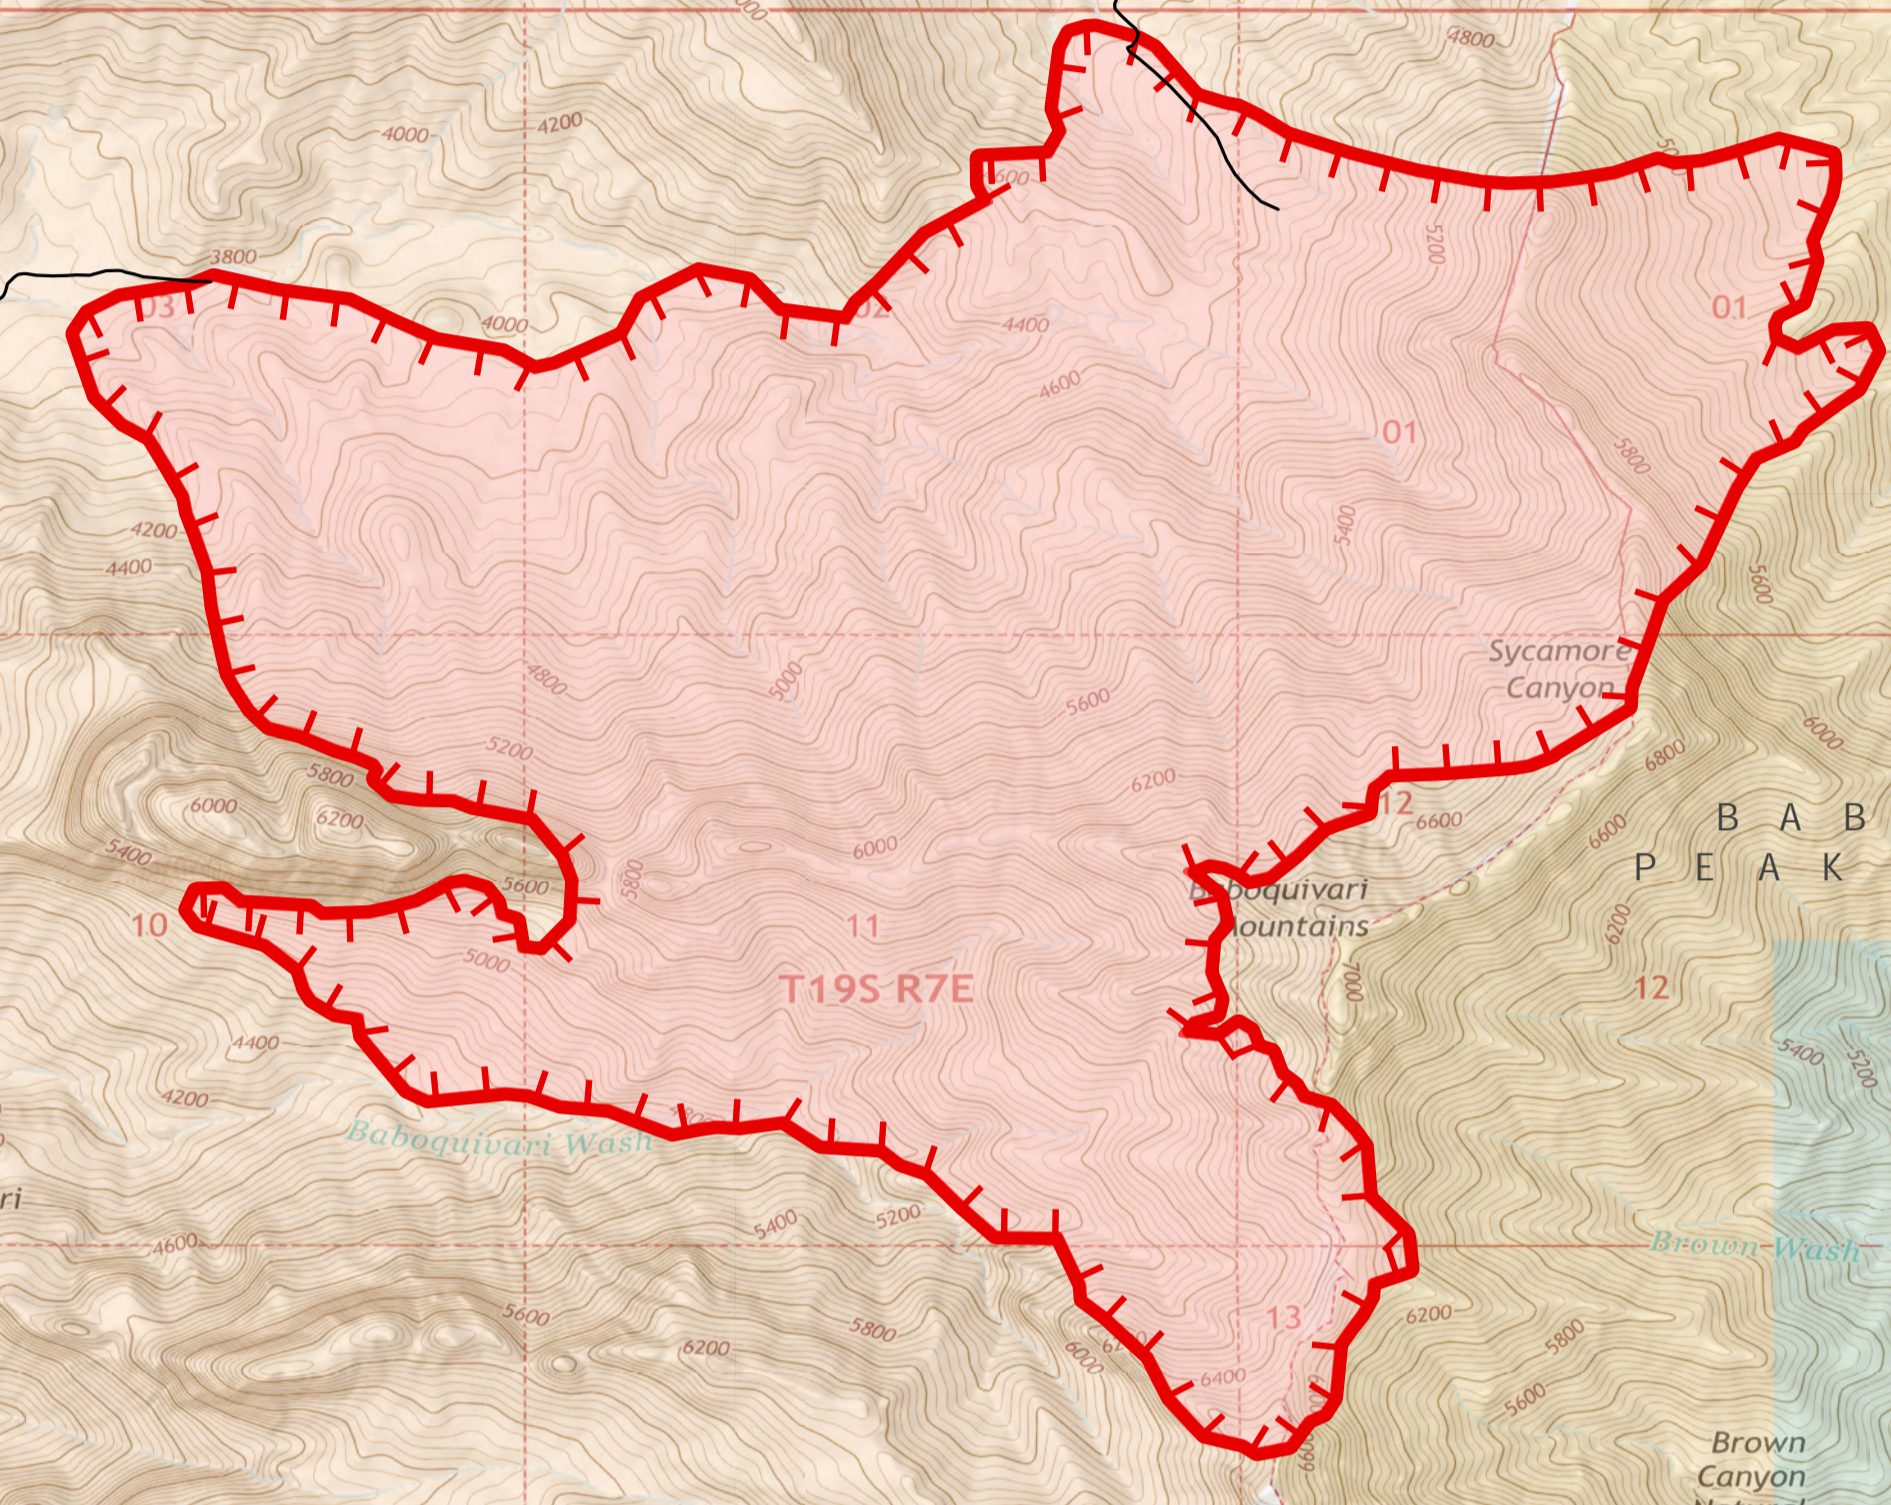

Sycamore Canyon
 AZPPA-327
 5/28/2021
 Approx. 1,816 acres at 1400
 hrs 5/27/2021

DIV A

DIV Y

DIV Z

SOUTHEAST ZONE

TYPE 3 IMT

- Bureau of Land Management Wilderness
- Other State Lands
- U.S. Fish & Wildlife Service Lands
- Bureau of Land Management Lands
- Private: Local Government: Undesignated
- American Indian Reservation Boundary
- American Indian Reservation Land
- Urban Area
- Wildfire Daily Fire Perimeter
- Helispot
- Division Break
- Camp
- Value at Risk
- Access or Improved Road
- Fire Edge
- County Roads