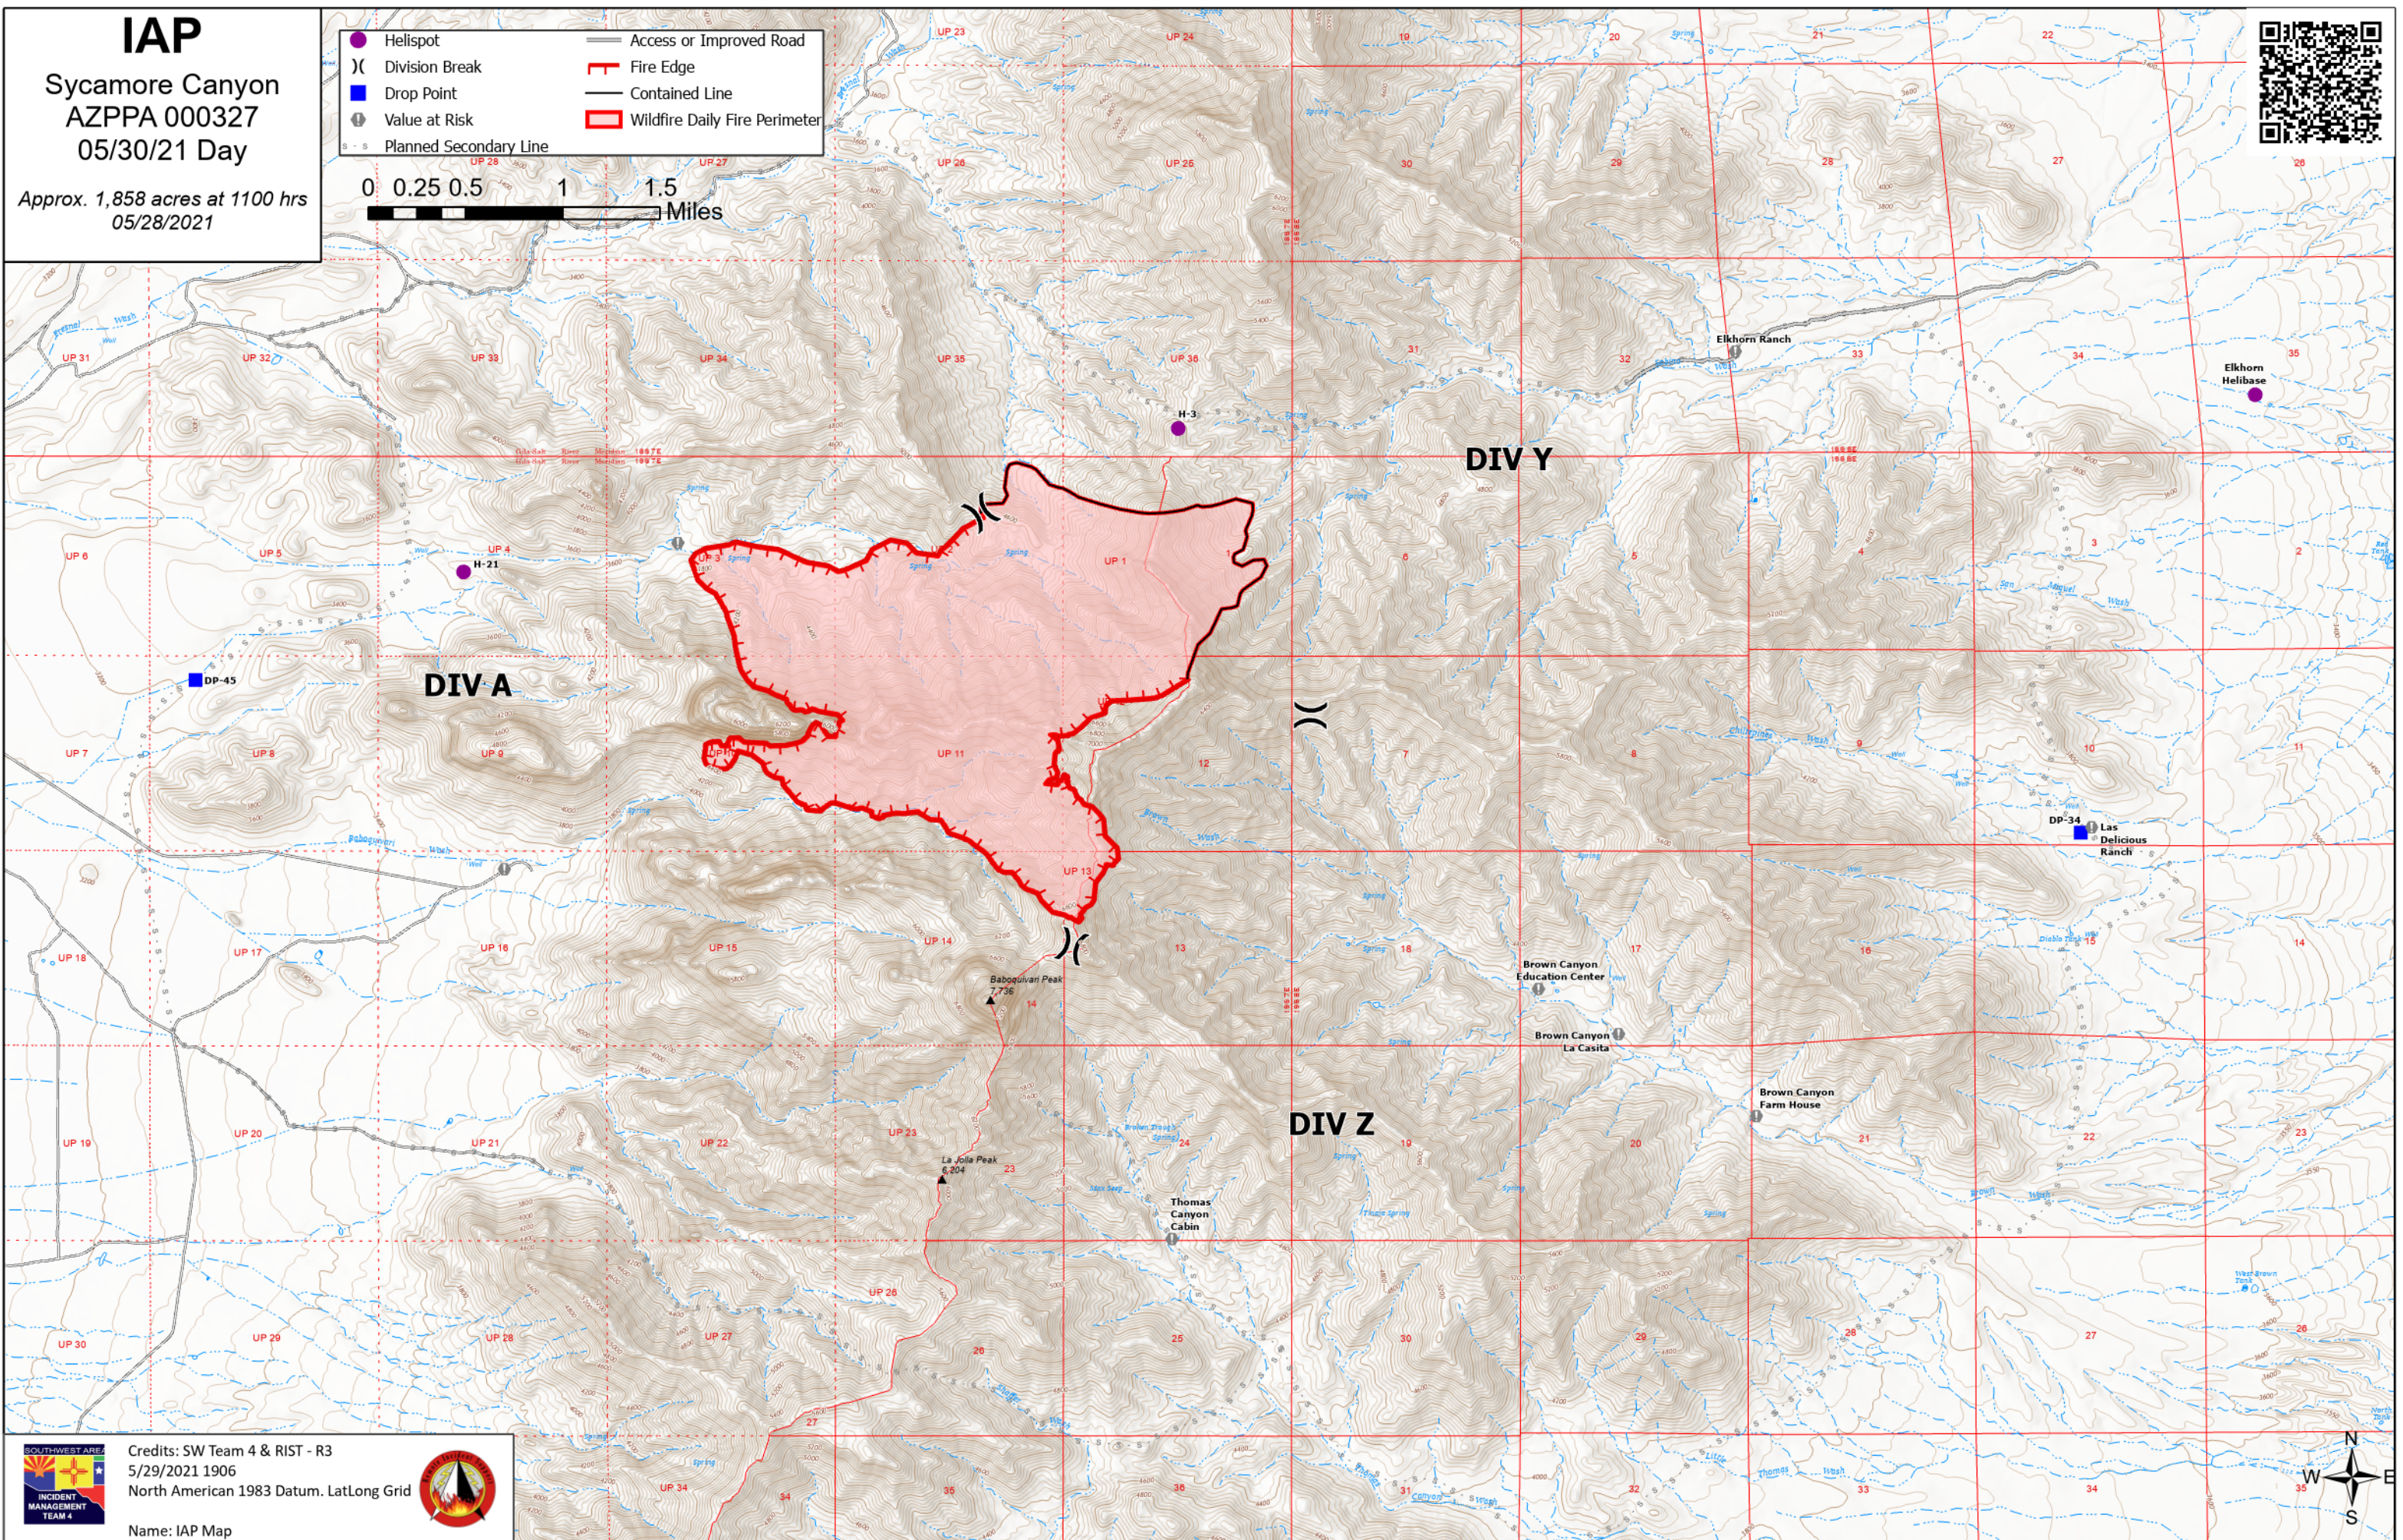

IAP

Sycamore Canyon
AZPPA 000327
05/30/21 Day

Approx. 1,858 acres at 1100 hrs
05/28/2021

- Helispot
- ⌋ Division Break
- Drop Point
- ⊕ Value at Risk
- ⋯ Planned Secondary Line
- Access or Improved Road
- ▬ Fire Edge
- Contained Line
- ▭ Wildfire Daily Fire Perimeter

 Credits: SW Team 4 & RIST - R3
5/29/2021 1906
North American 1983 Datum. LatLong Grid
Name: IAP Map