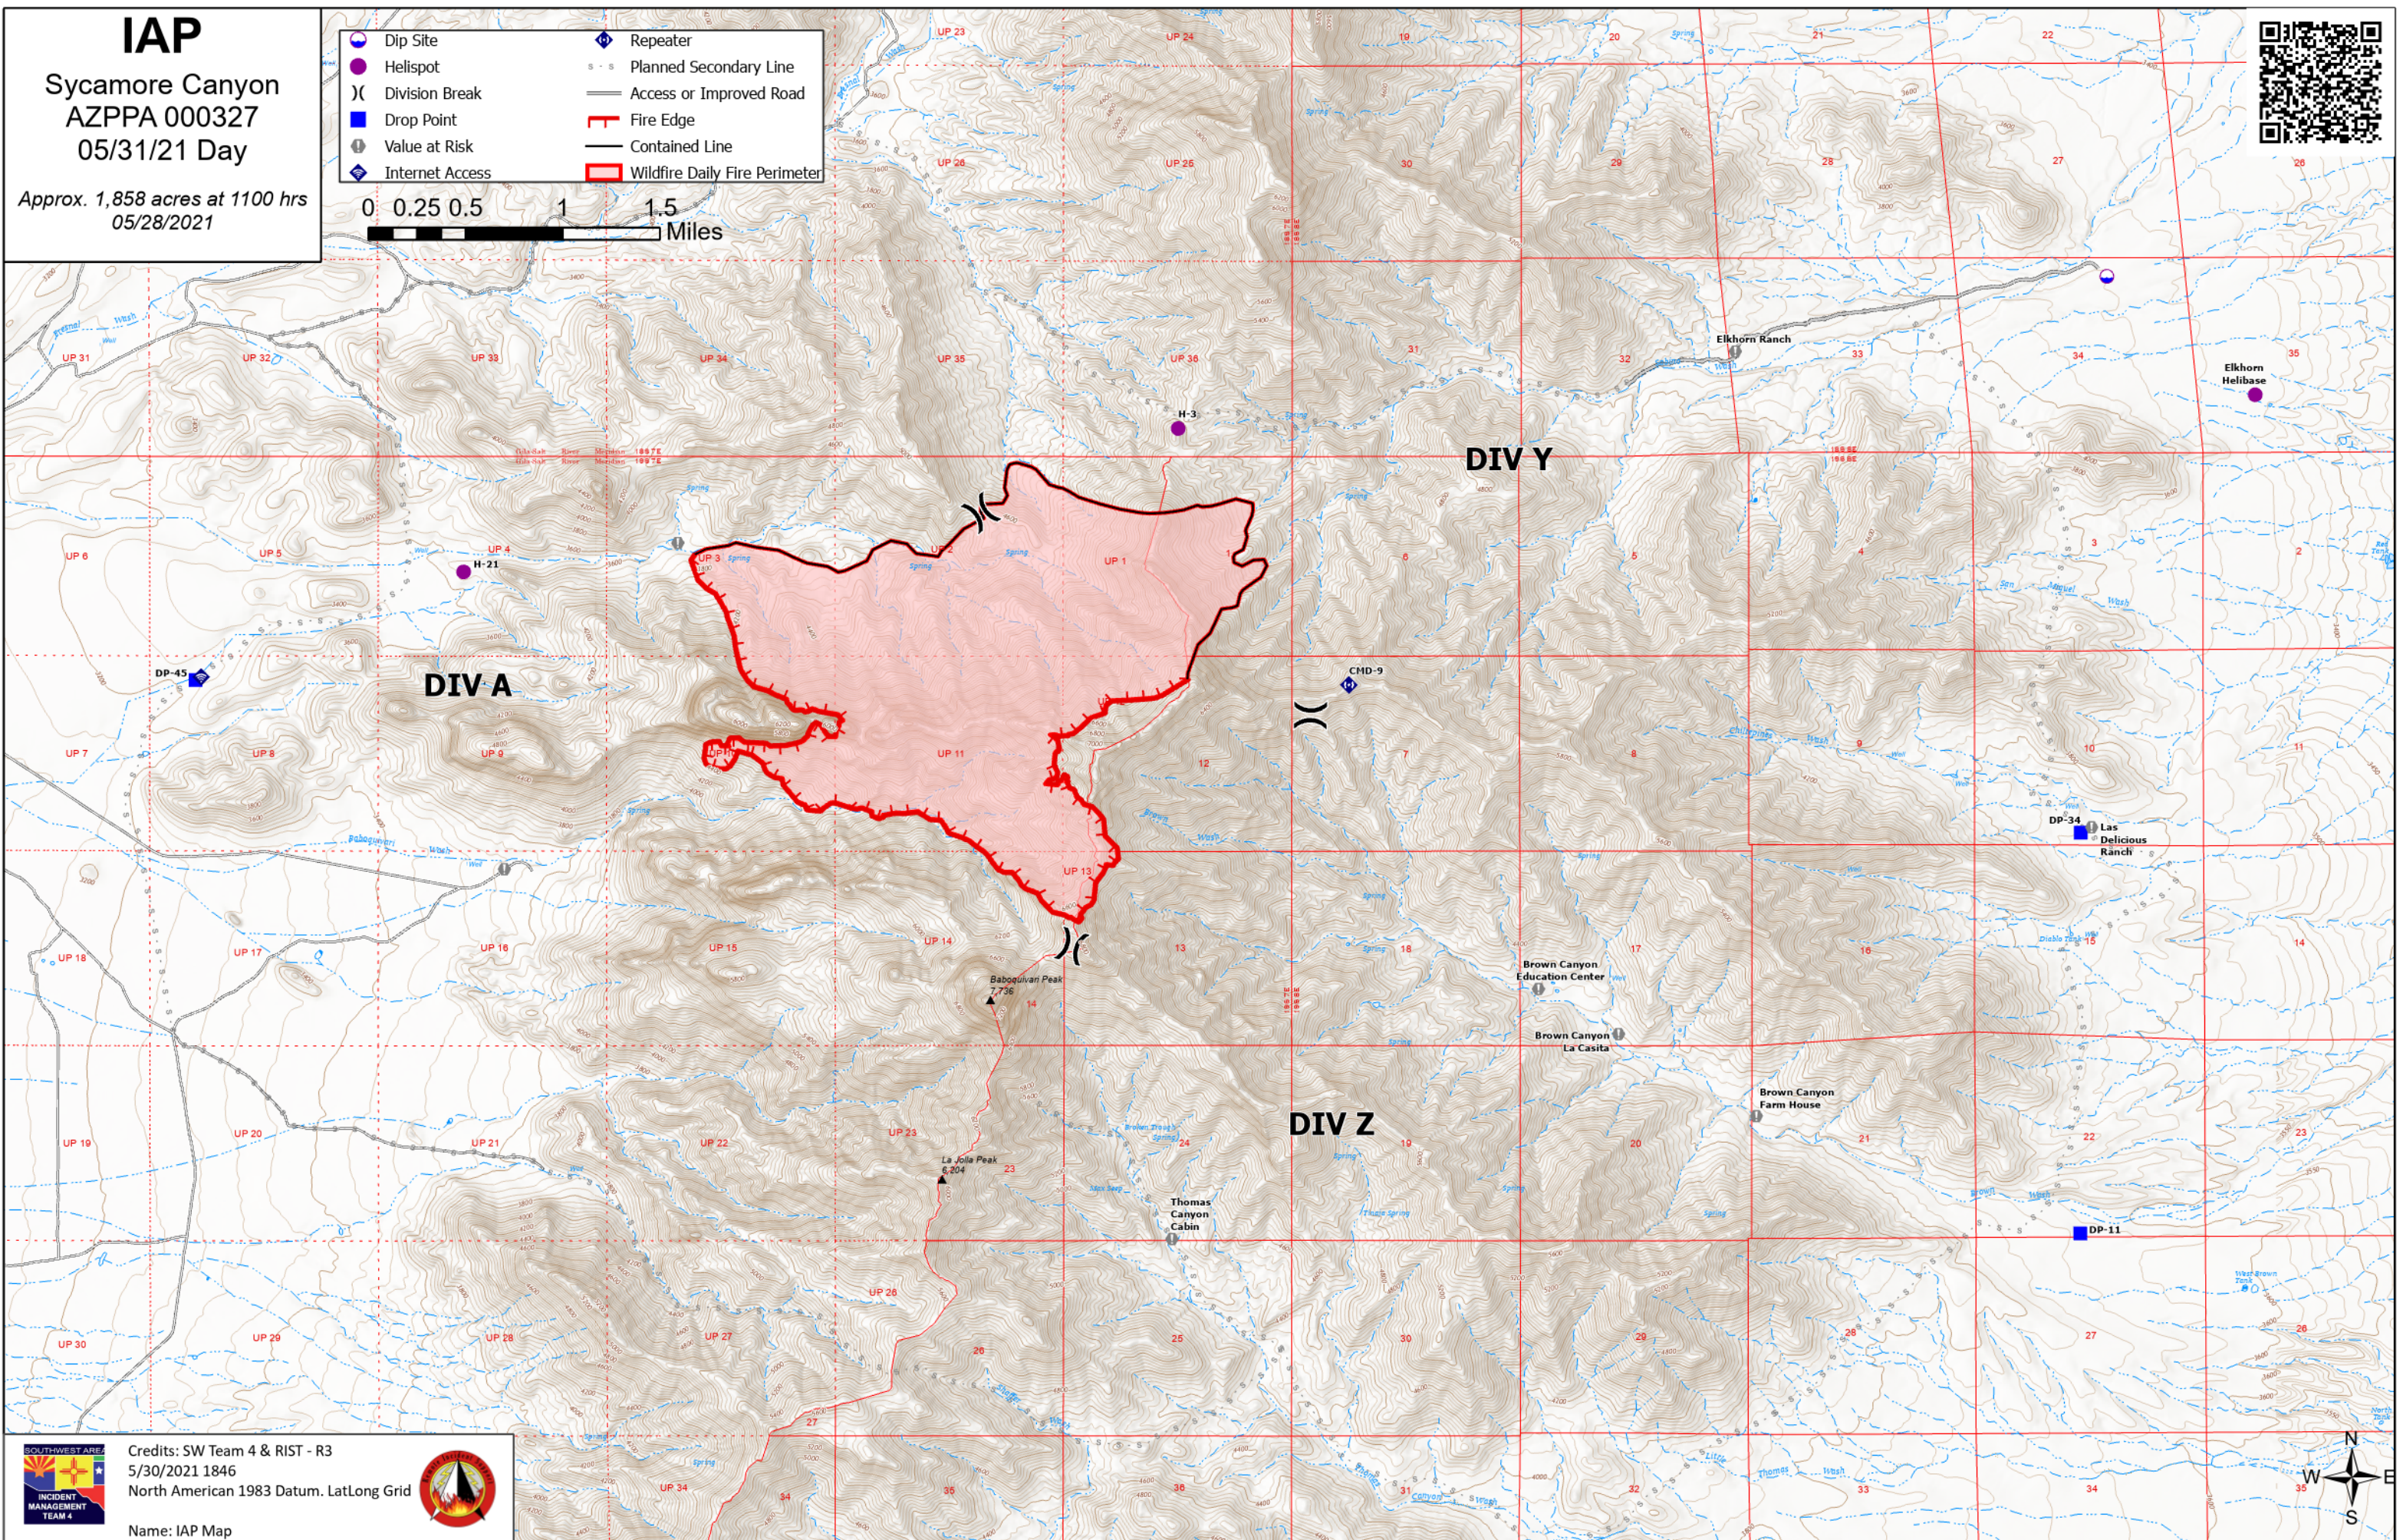

# IAP

Sycamore Canyon  
AZPPA 000327  
05/31/21 Day

Approx. 1,858 acres at 1100 hrs  
05/28/2021

- |                 |                               |
|-----------------|-------------------------------|
| Dip Site        | Repeater                      |
| Helispot        | Planned Secondary Line        |
| Division Break  | Access or Improved Road       |
| Drop Point      | Fire Edge                     |
| Value at Risk   | Contained Line                |
| Internet Access | Wildfire Daily Fire Perimeter |

Credits: SW Team 4 & RIST - R3  
5/30/2021 1846  
North American 1983 Datum. LatLong Grid

Name: IAP Map