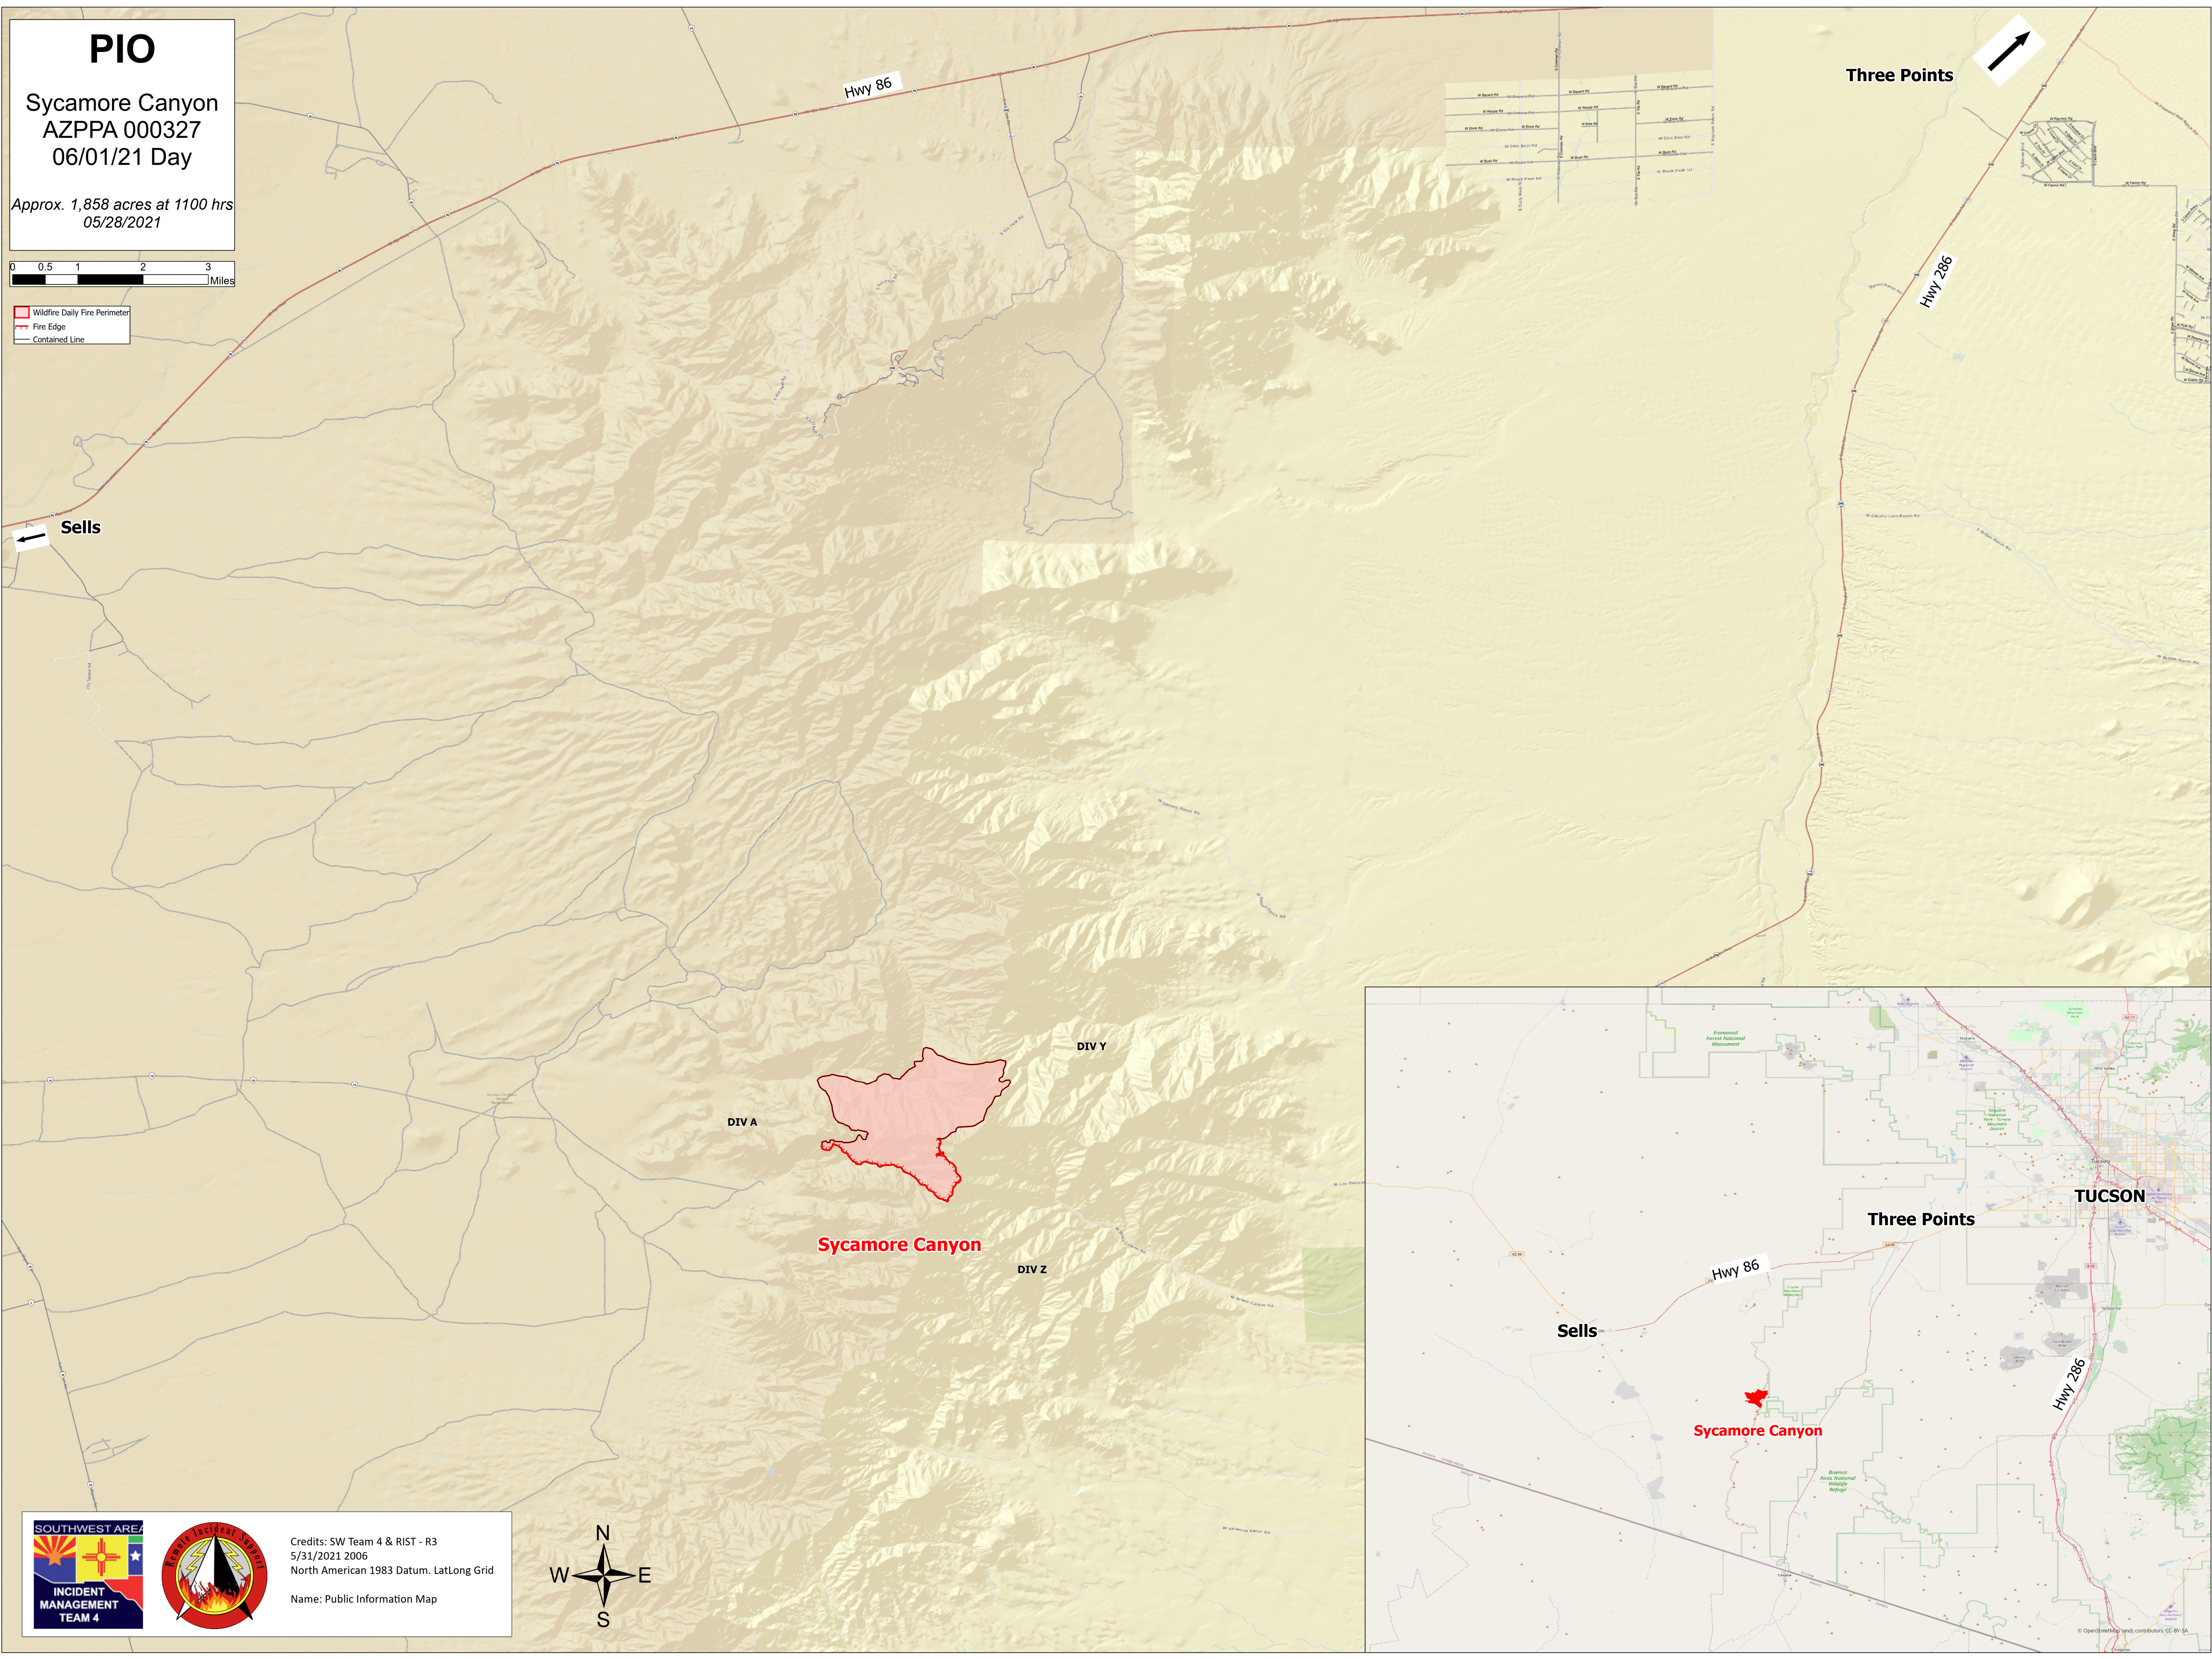

PIO

Sycamore Canyon
AZPPA 000327
06/01/21 Day

Approx. 1,858 acres at 1100 hrs
05/28/2021

- Wildfire Daily Fire Perimeter
- Fire Edge
- Contained Line

DIV A

DIV Y

Sycamore Canyon

DIV Z

Credits: SW Team 4 & RIST - R3
5/31/2021 2006
North American 1983 Datum, LatLong Grid
Name: Public Information Map

© OpenStreetMap contributors, CC-BY-SA