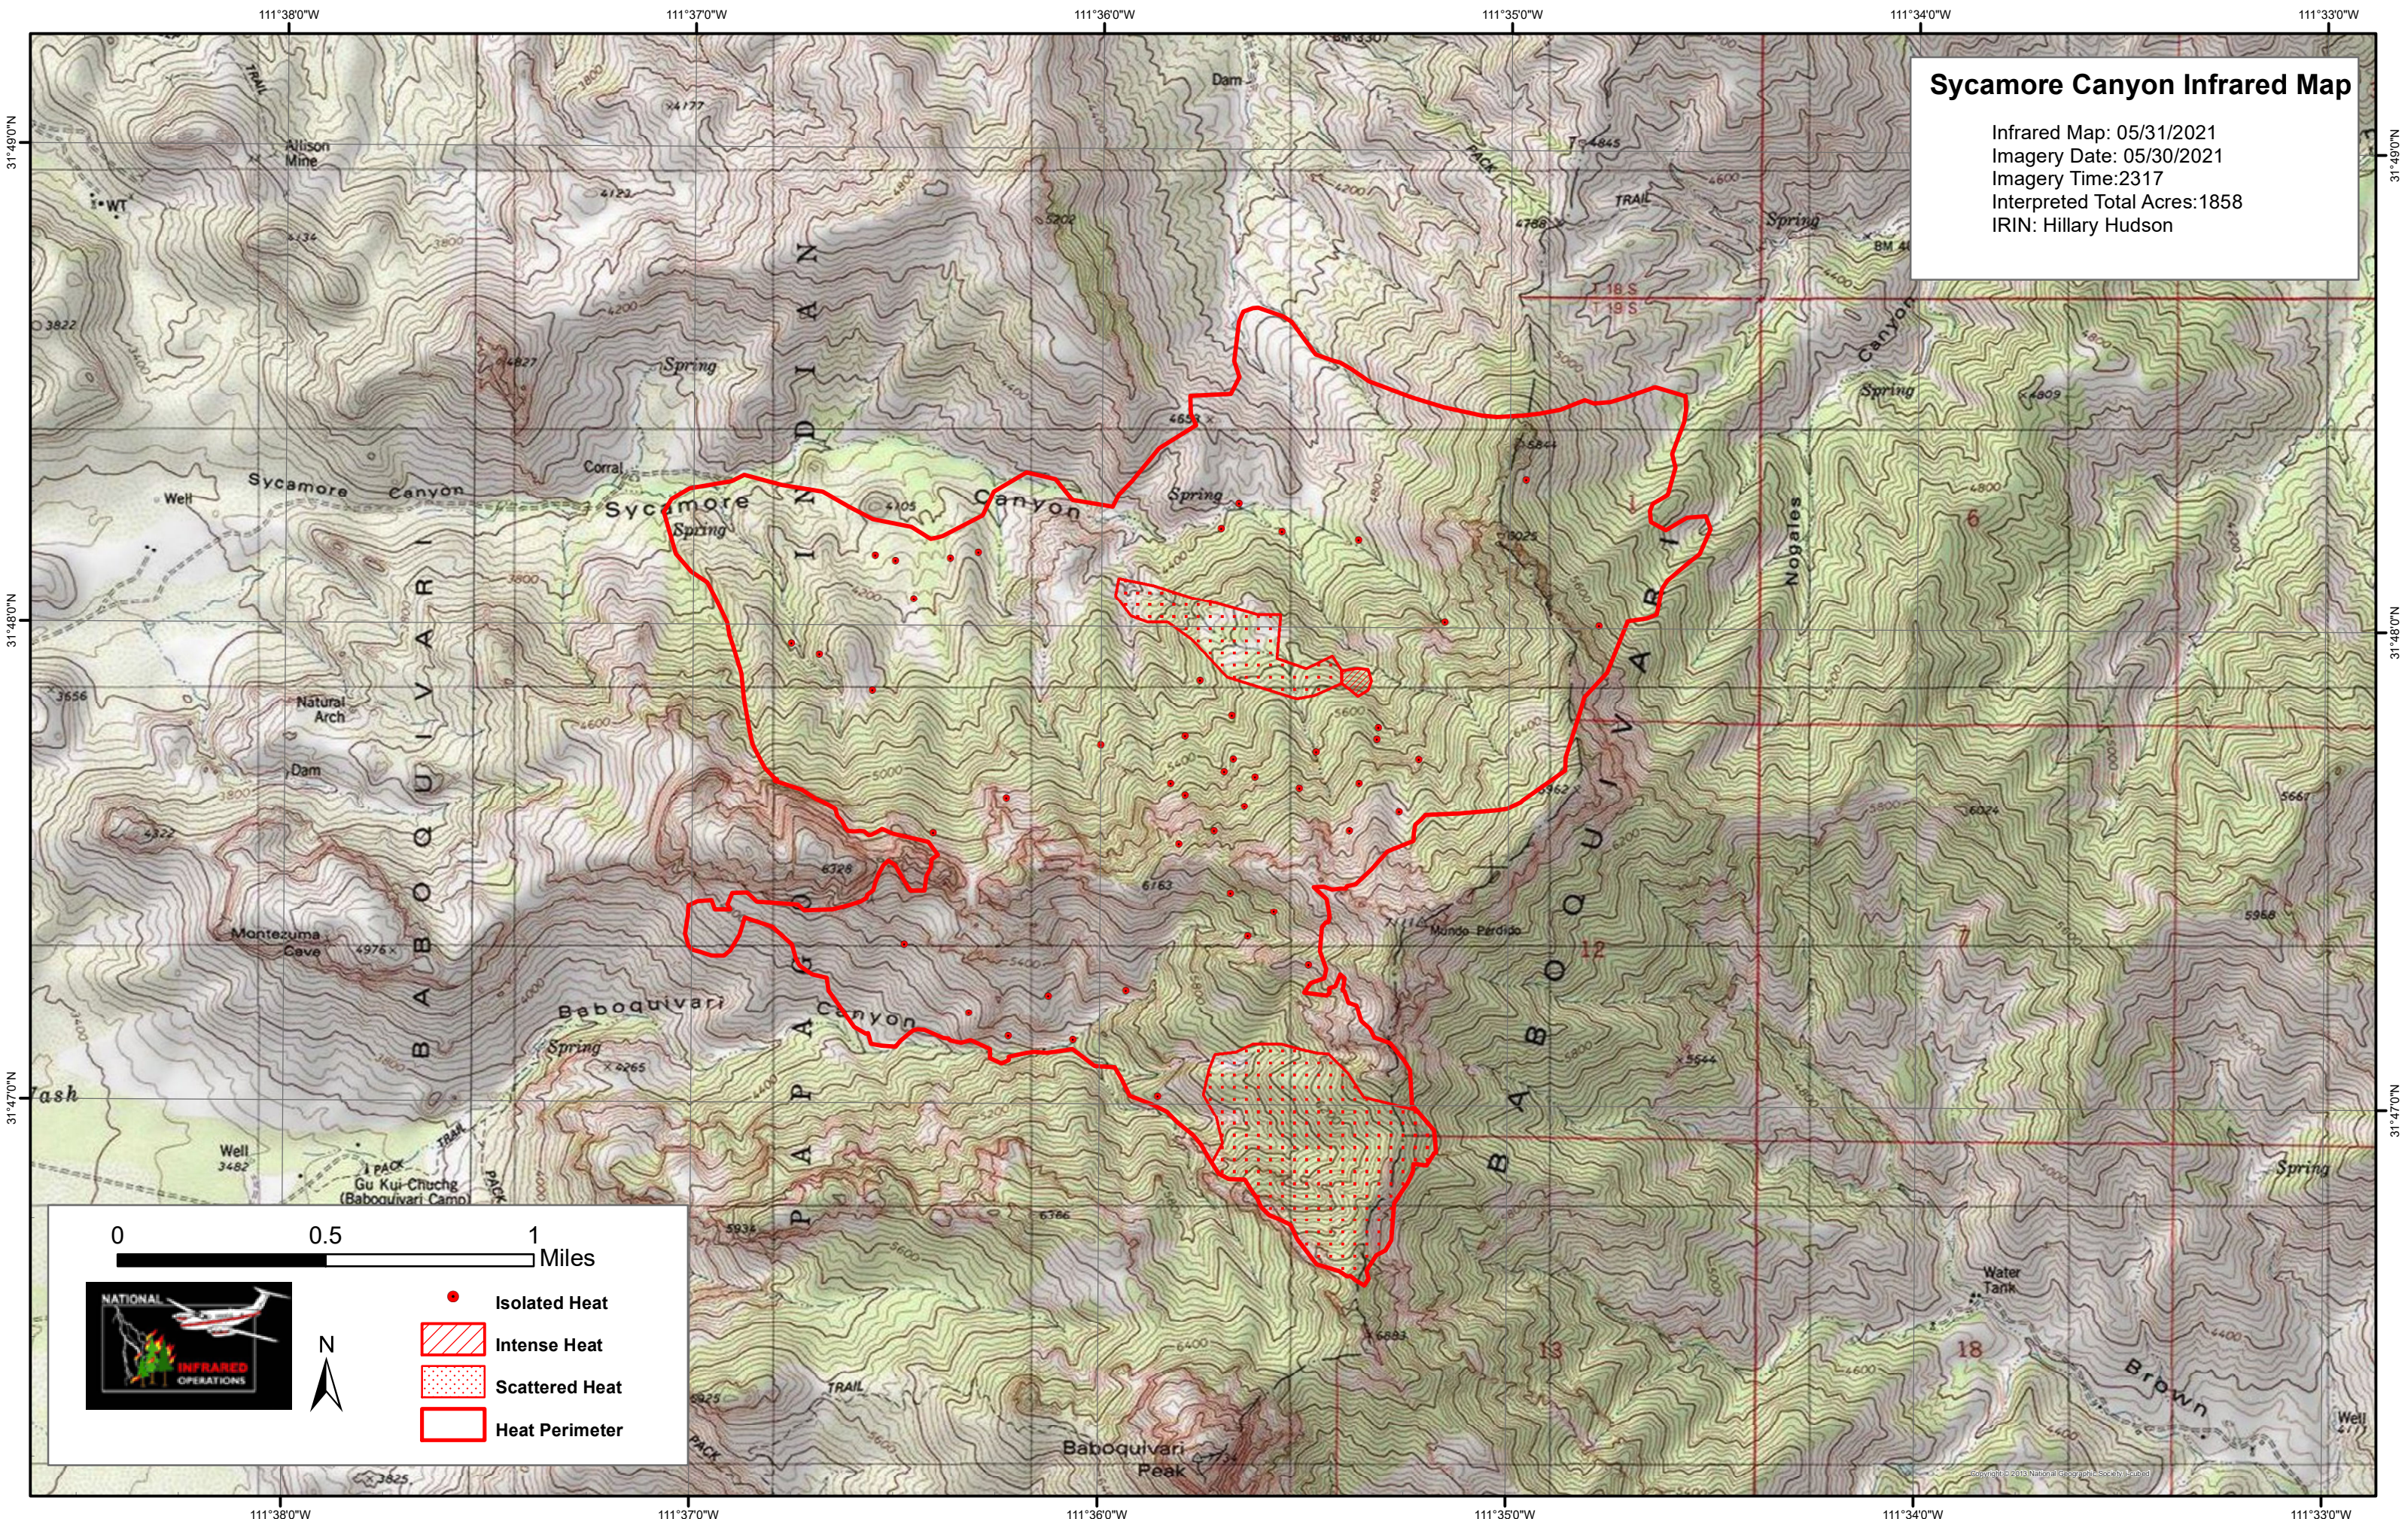

Sycamore Canyon Infrared Map

Infrared Map: 05/31/2021
Imagery Date: 05/30/2021
Imagery Time: 2317
Interpreted Total Acres: 1858
IRIN: Hillary Hudson

0 0.5 1 Miles

- Isolated Heat
- ▨ Intense Heat
- ▤ Scattered Heat
- ▭ Heat Perimeter