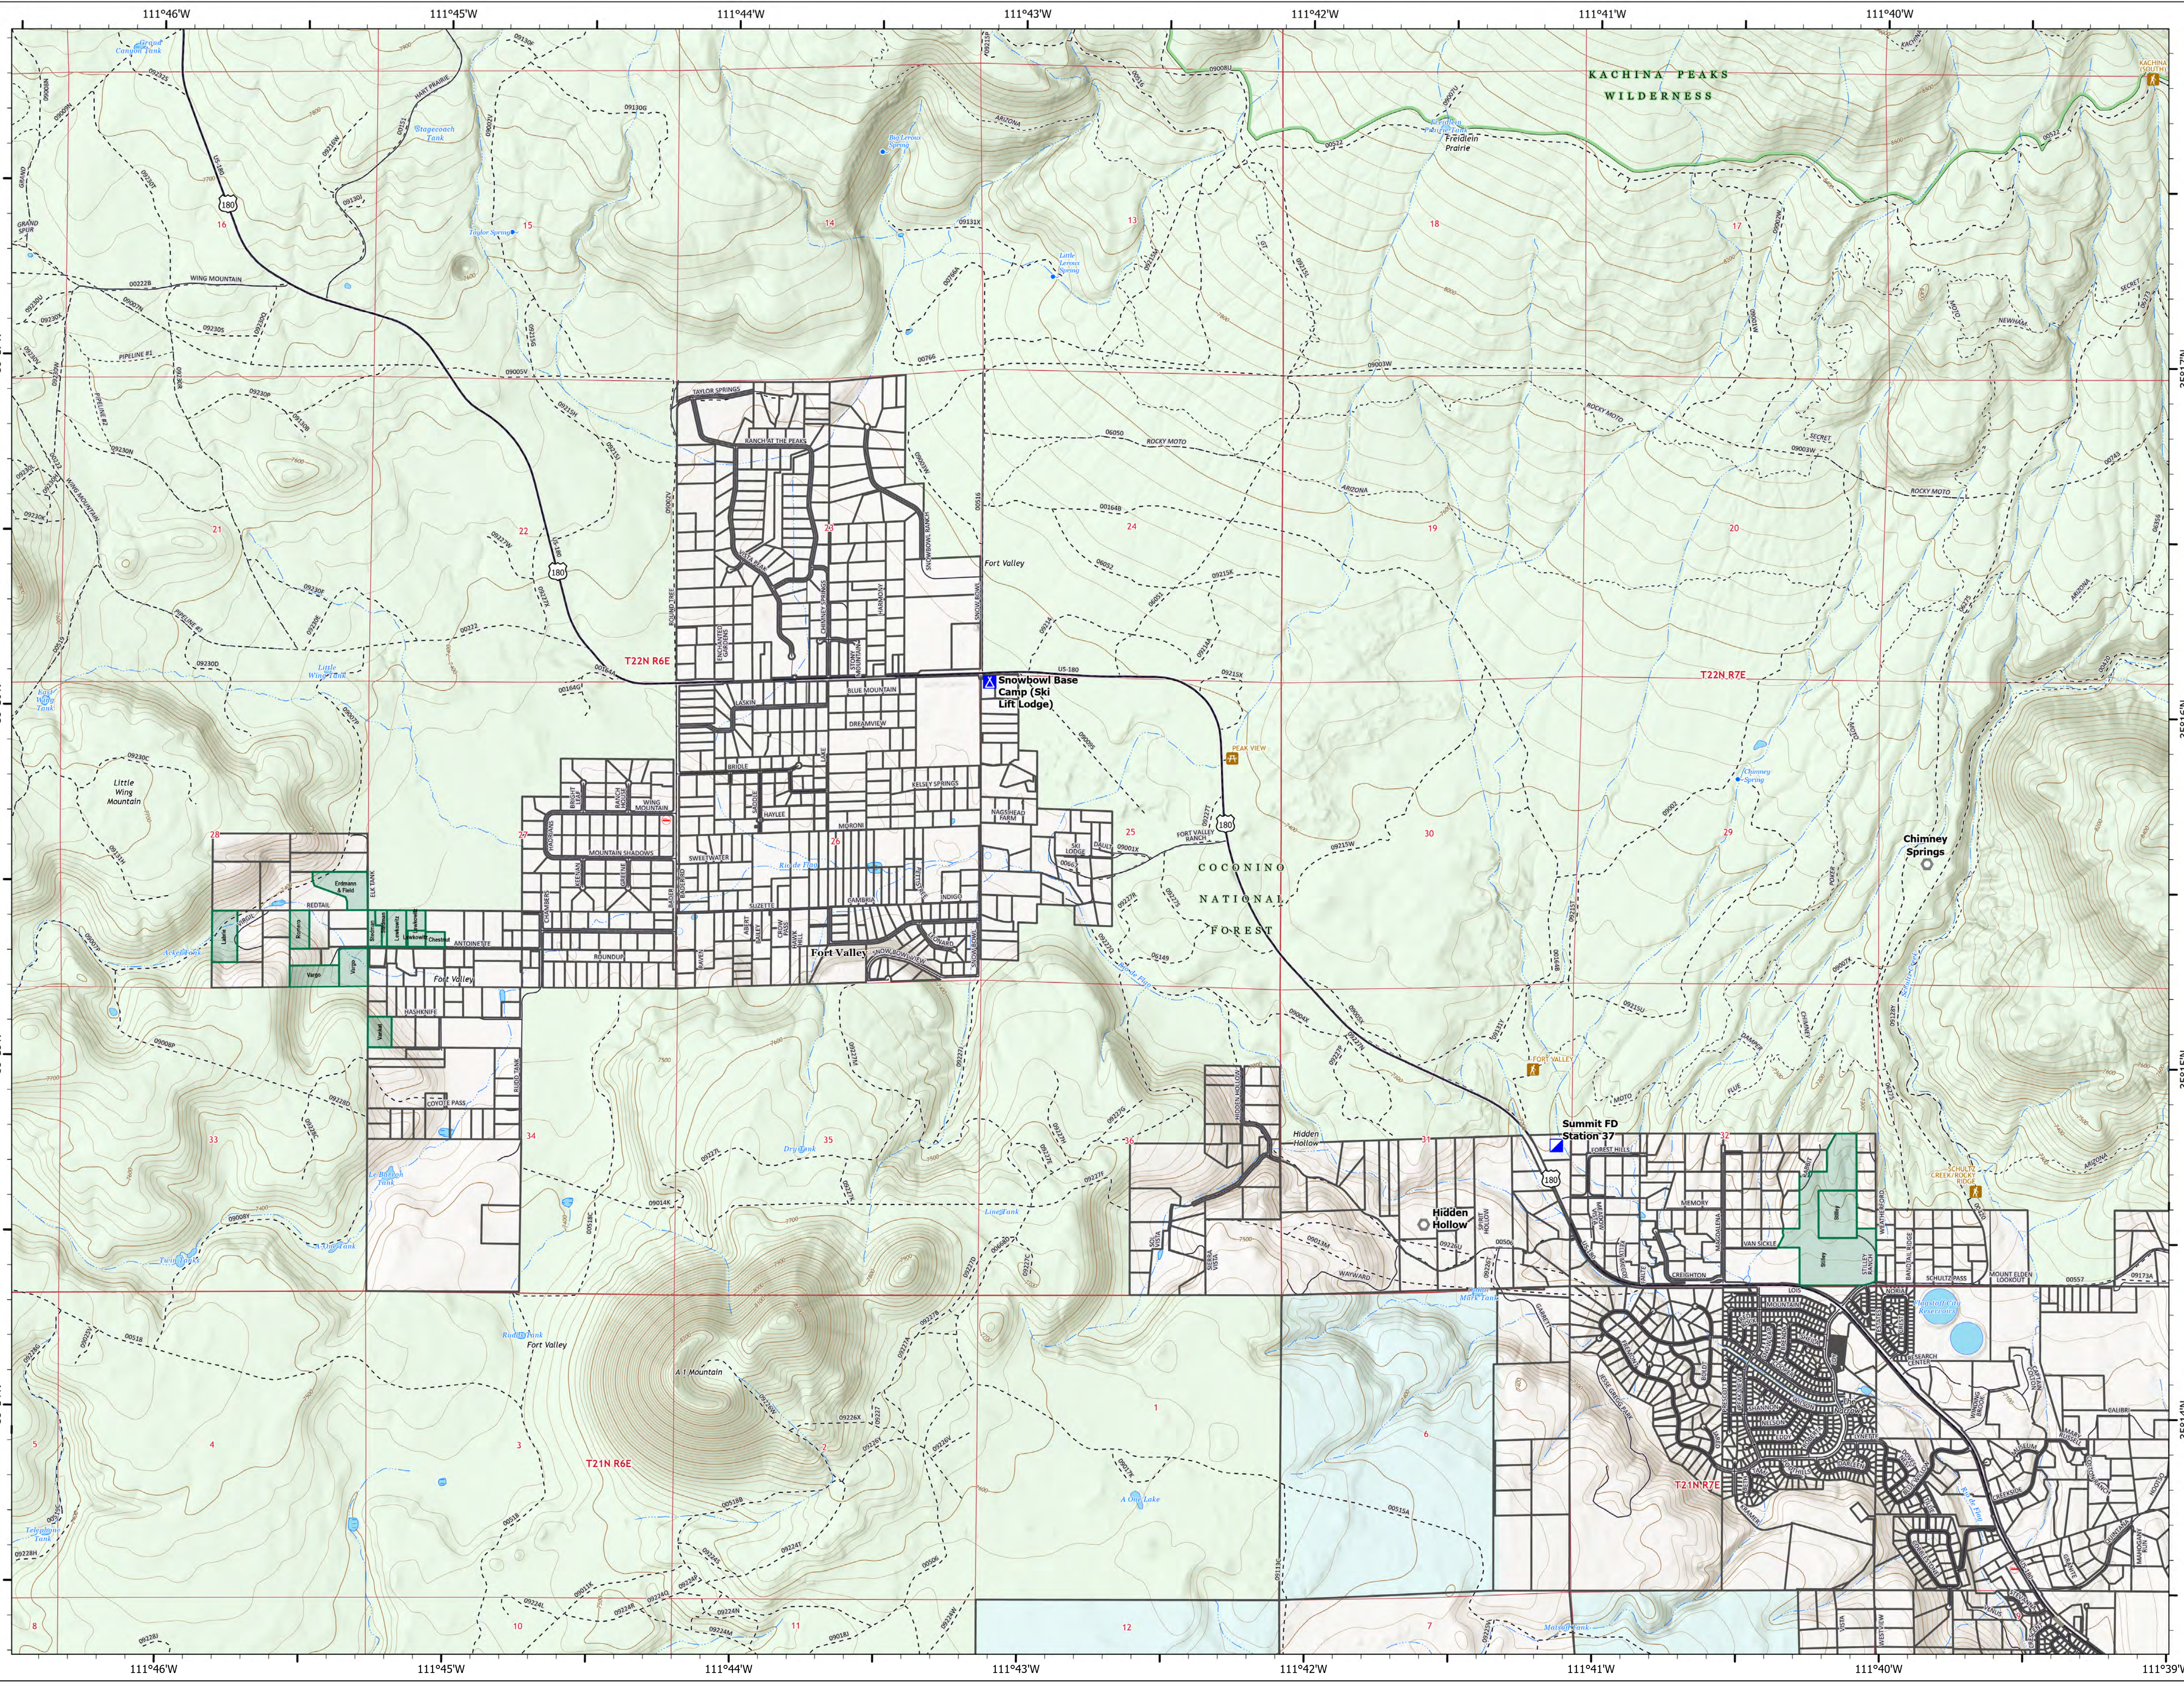

OPERATIONS

Fort Valley & Baderville
TREX
Flagstaff
99,999 acres at Effective DateTime

- Incident Command Post
- Camp (Incident Lodging)
- Landmark
- Fire Station
- Trailhead
- Picnic Area
- Highway
- Local Road
- Minor Road
- Other
- FS Road
- Trail
- Wilderness
- Forest Service
- Parcels of Interest
- Coconino County Parcel Data
- Private
- State
- USFS

1:15,000 - SWAIMT2 GIS - 10/22/2021 1322
Acres from GIS
North American 1983 Datum. Lat,Long Grid