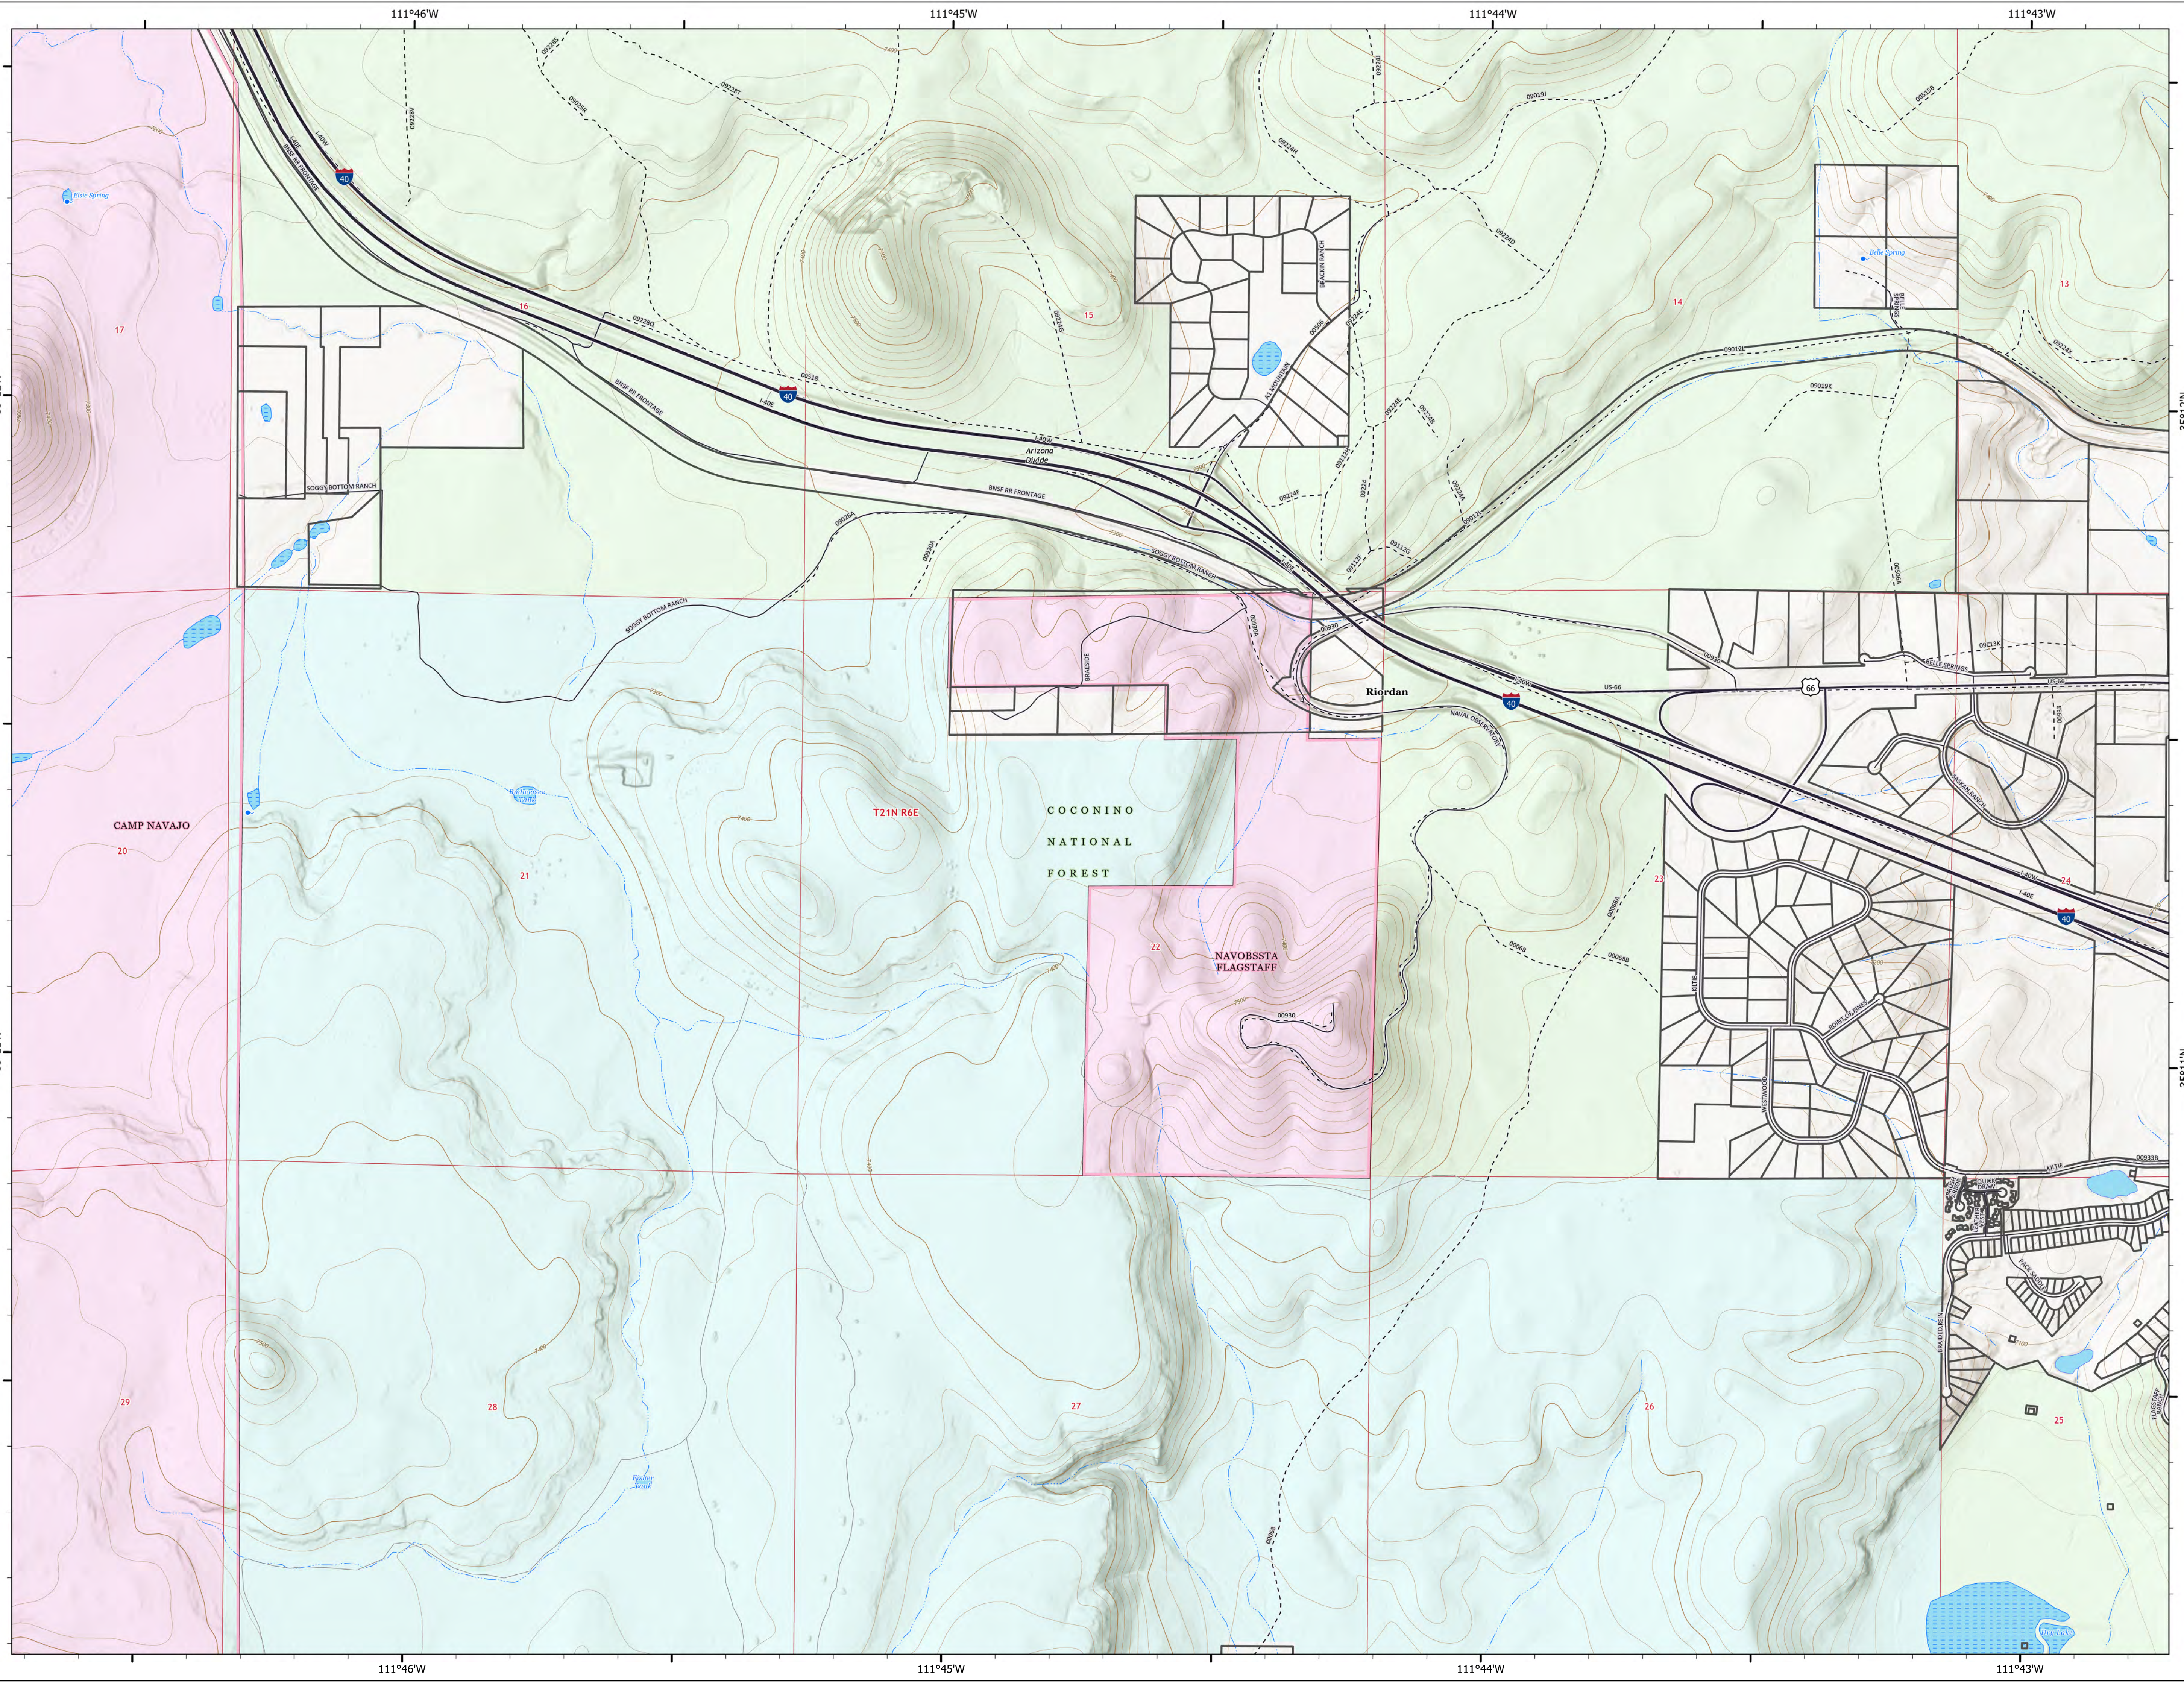

OPERATIONS

Naval Observatory
TREX
Flagstaff
99,999 acres at Effective DateTime

- Interstate
- Highway
- Local Road
- Other
- FS Road
- Forest Service
- Department of Defense
- Coconino County Parcel Data
- Military
- Private
- State
- USFS

1:8,000 - SWAIMT2 GIS - 10/22/2021 1323
Acres from GIS
North American 1983 Datum, Lat,Long Grid