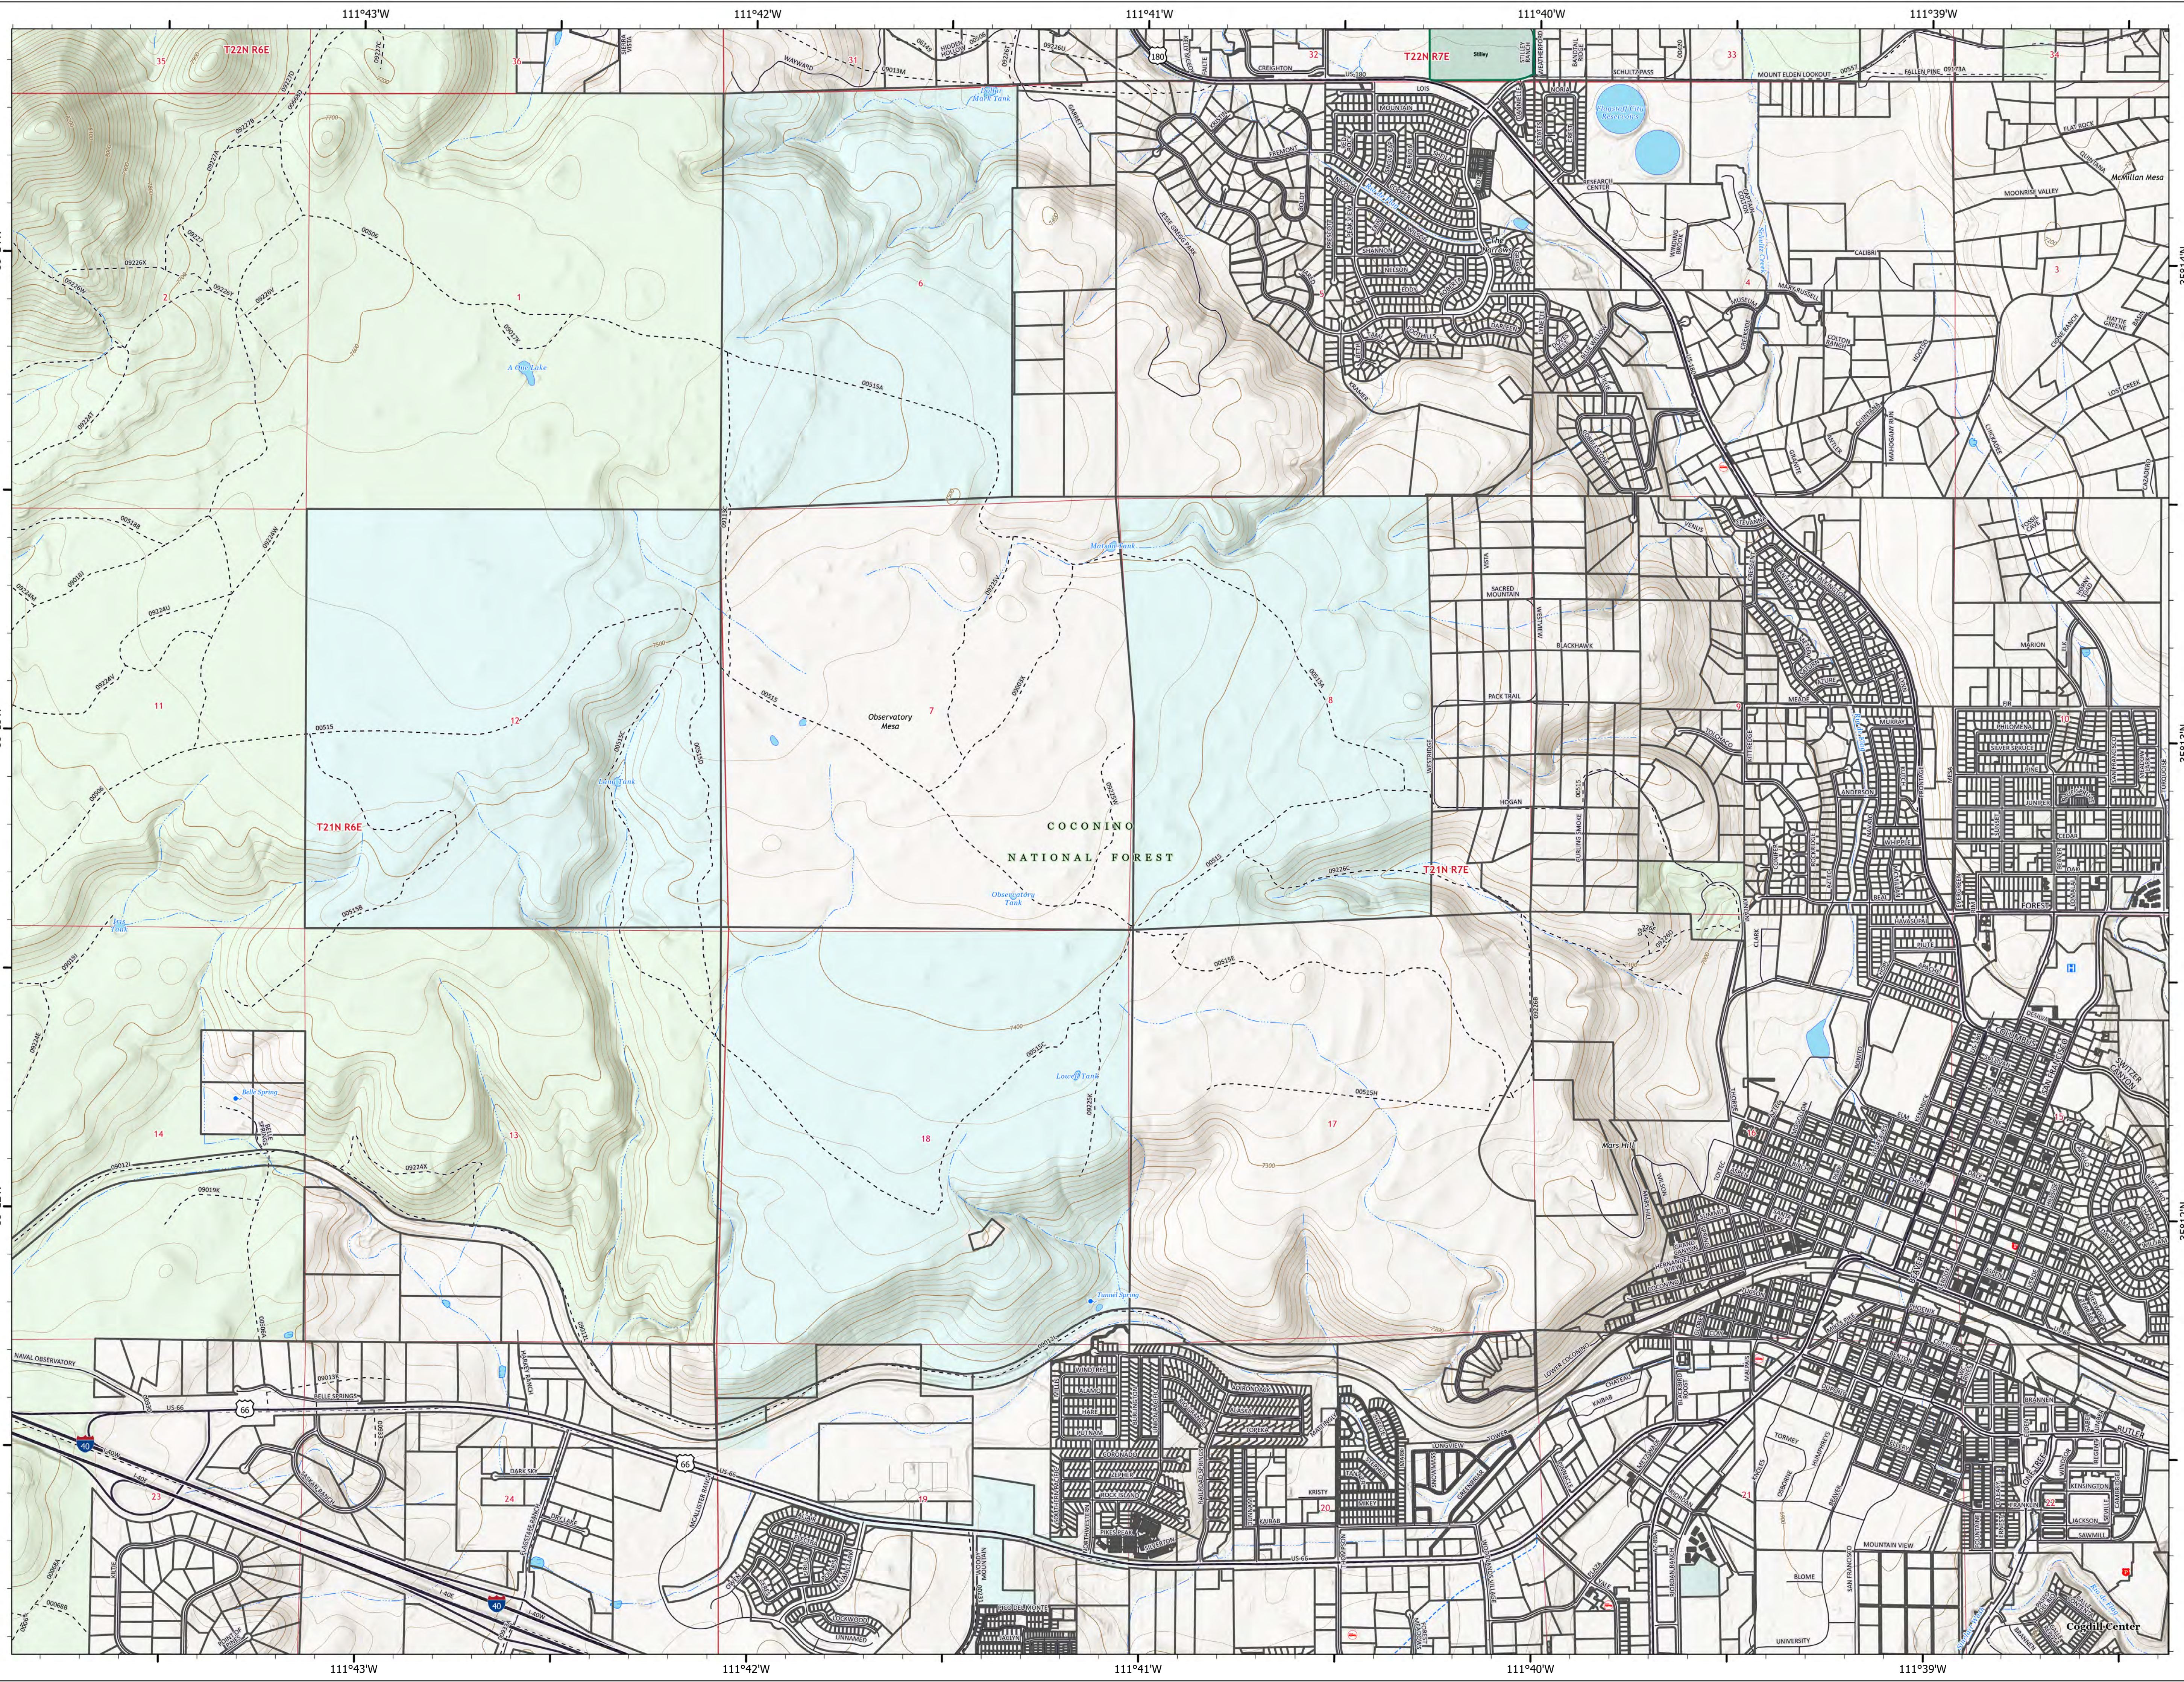

OPERATIONS

Observatory Mesa
TREX
Flagstaff
99,999 acres at Effective DateTime

- Hospital
- Fire Station
- Law Enforcement
- Interstate
- Highway
- Major Road
- Local Road
- Minor Road
- Other
- FS Road
- Forest Service
- Parcels of Interest
- Coconino County Parcel Data
- Local or State Parks
- Private
- State
- USFS

1:11,000 - SWAINT2 GIS - 10/22/2021 1323
Acres from GIS
North American 1983 Datum, Lat,Long Grid