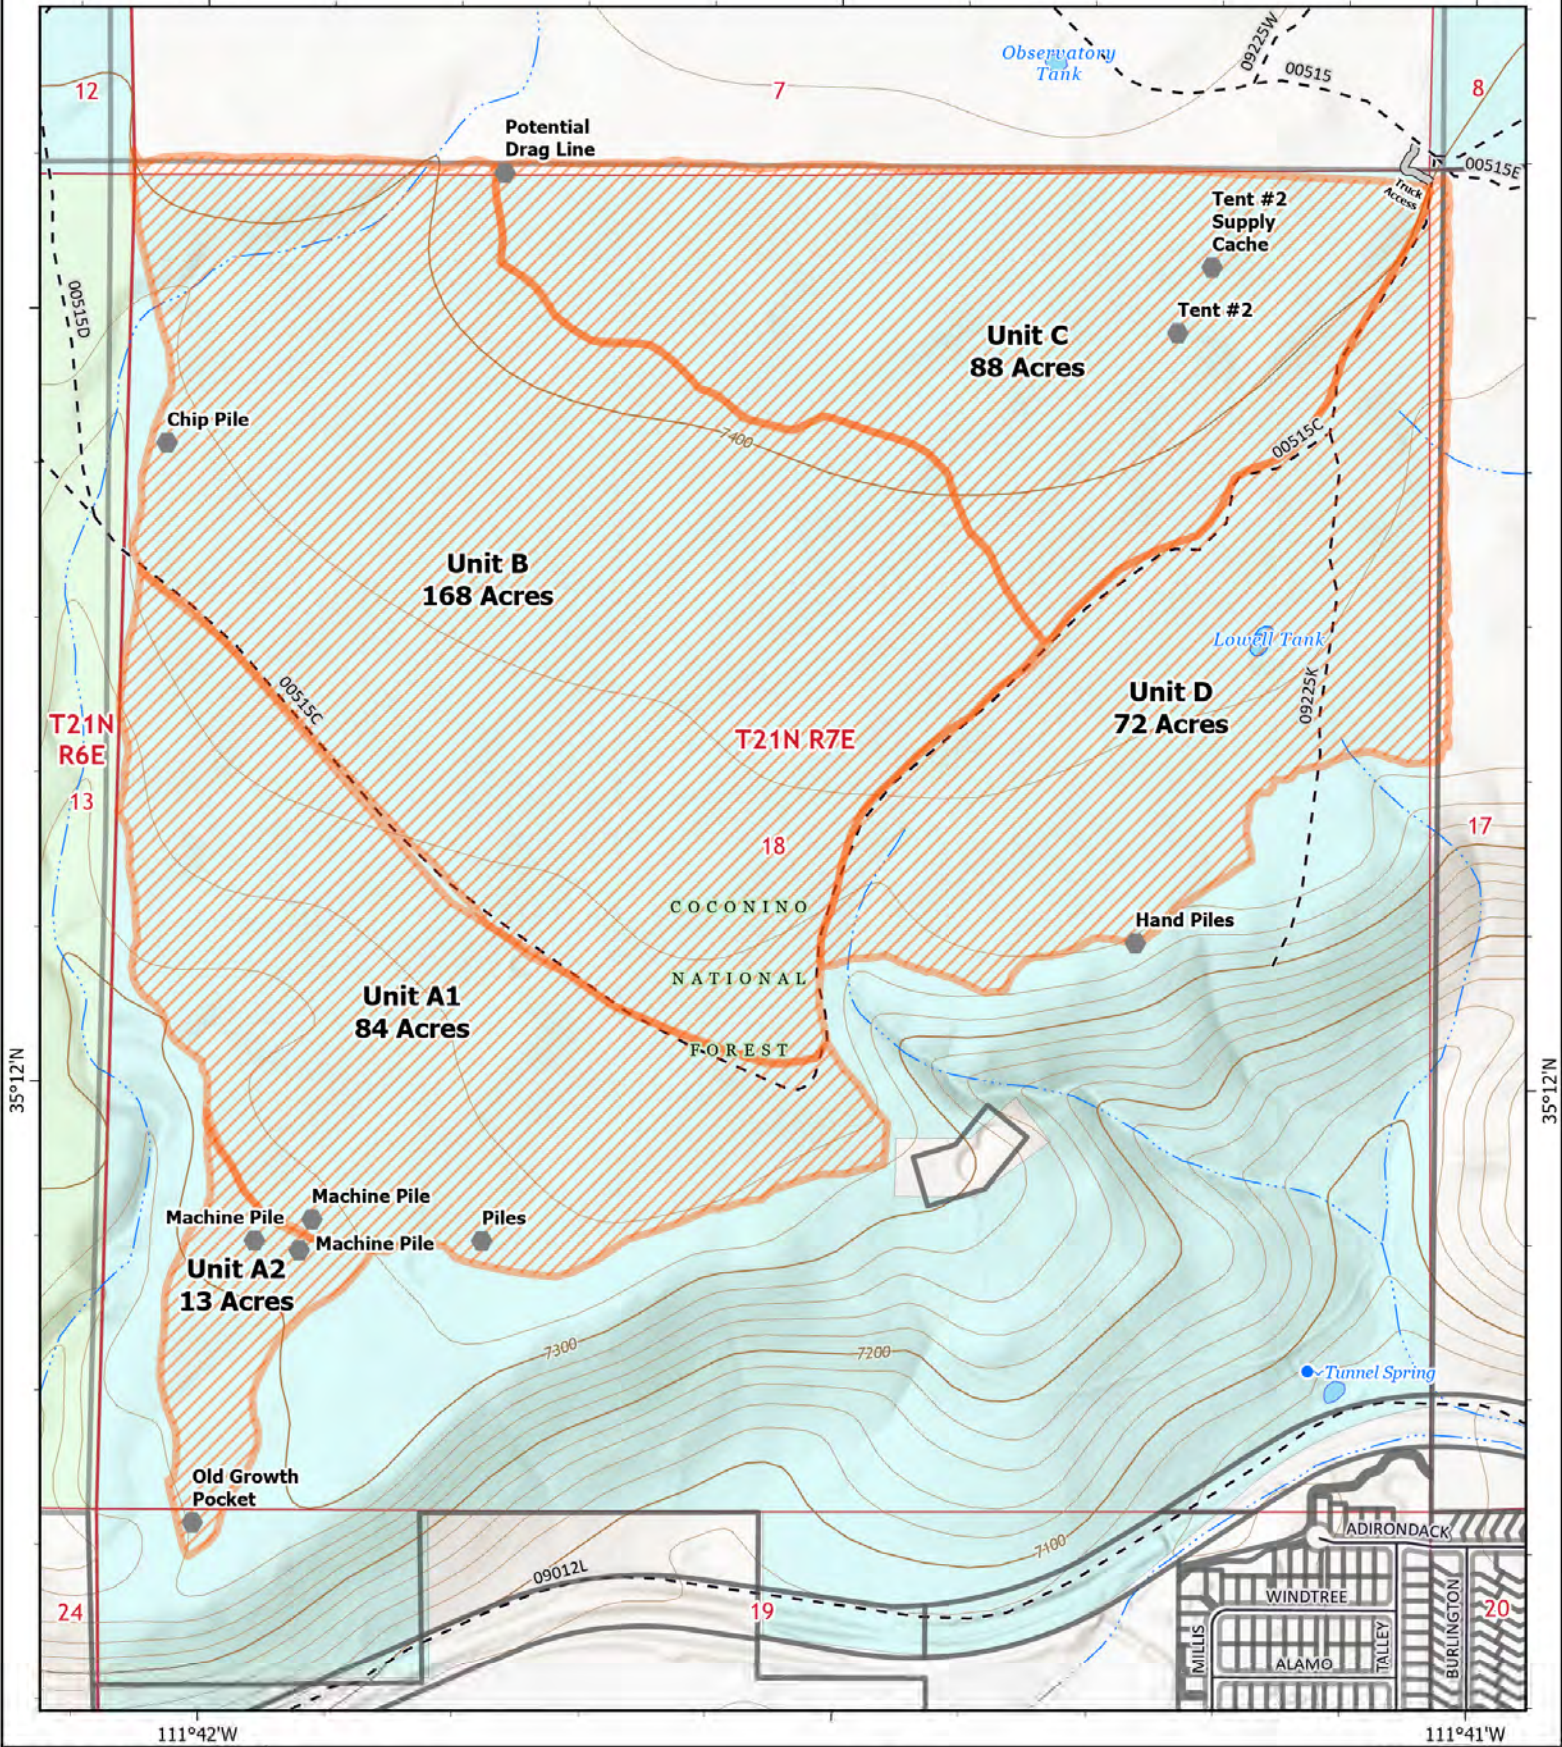

111°42'W

111°41'W

OBSERVATORY MESA
 TRES
 Flagstaff
 425 acres
 1:9,046 - SWAIMT2 GIS
 11/1/2021 1454
 North American 1983 Datum.

- Other
- Access or Improved Road
- Local Road
- - - FS Road
- Coconino County Parcel Data

- Private
- State
- USFS
- Observatory Mesa 2021 Rx Units