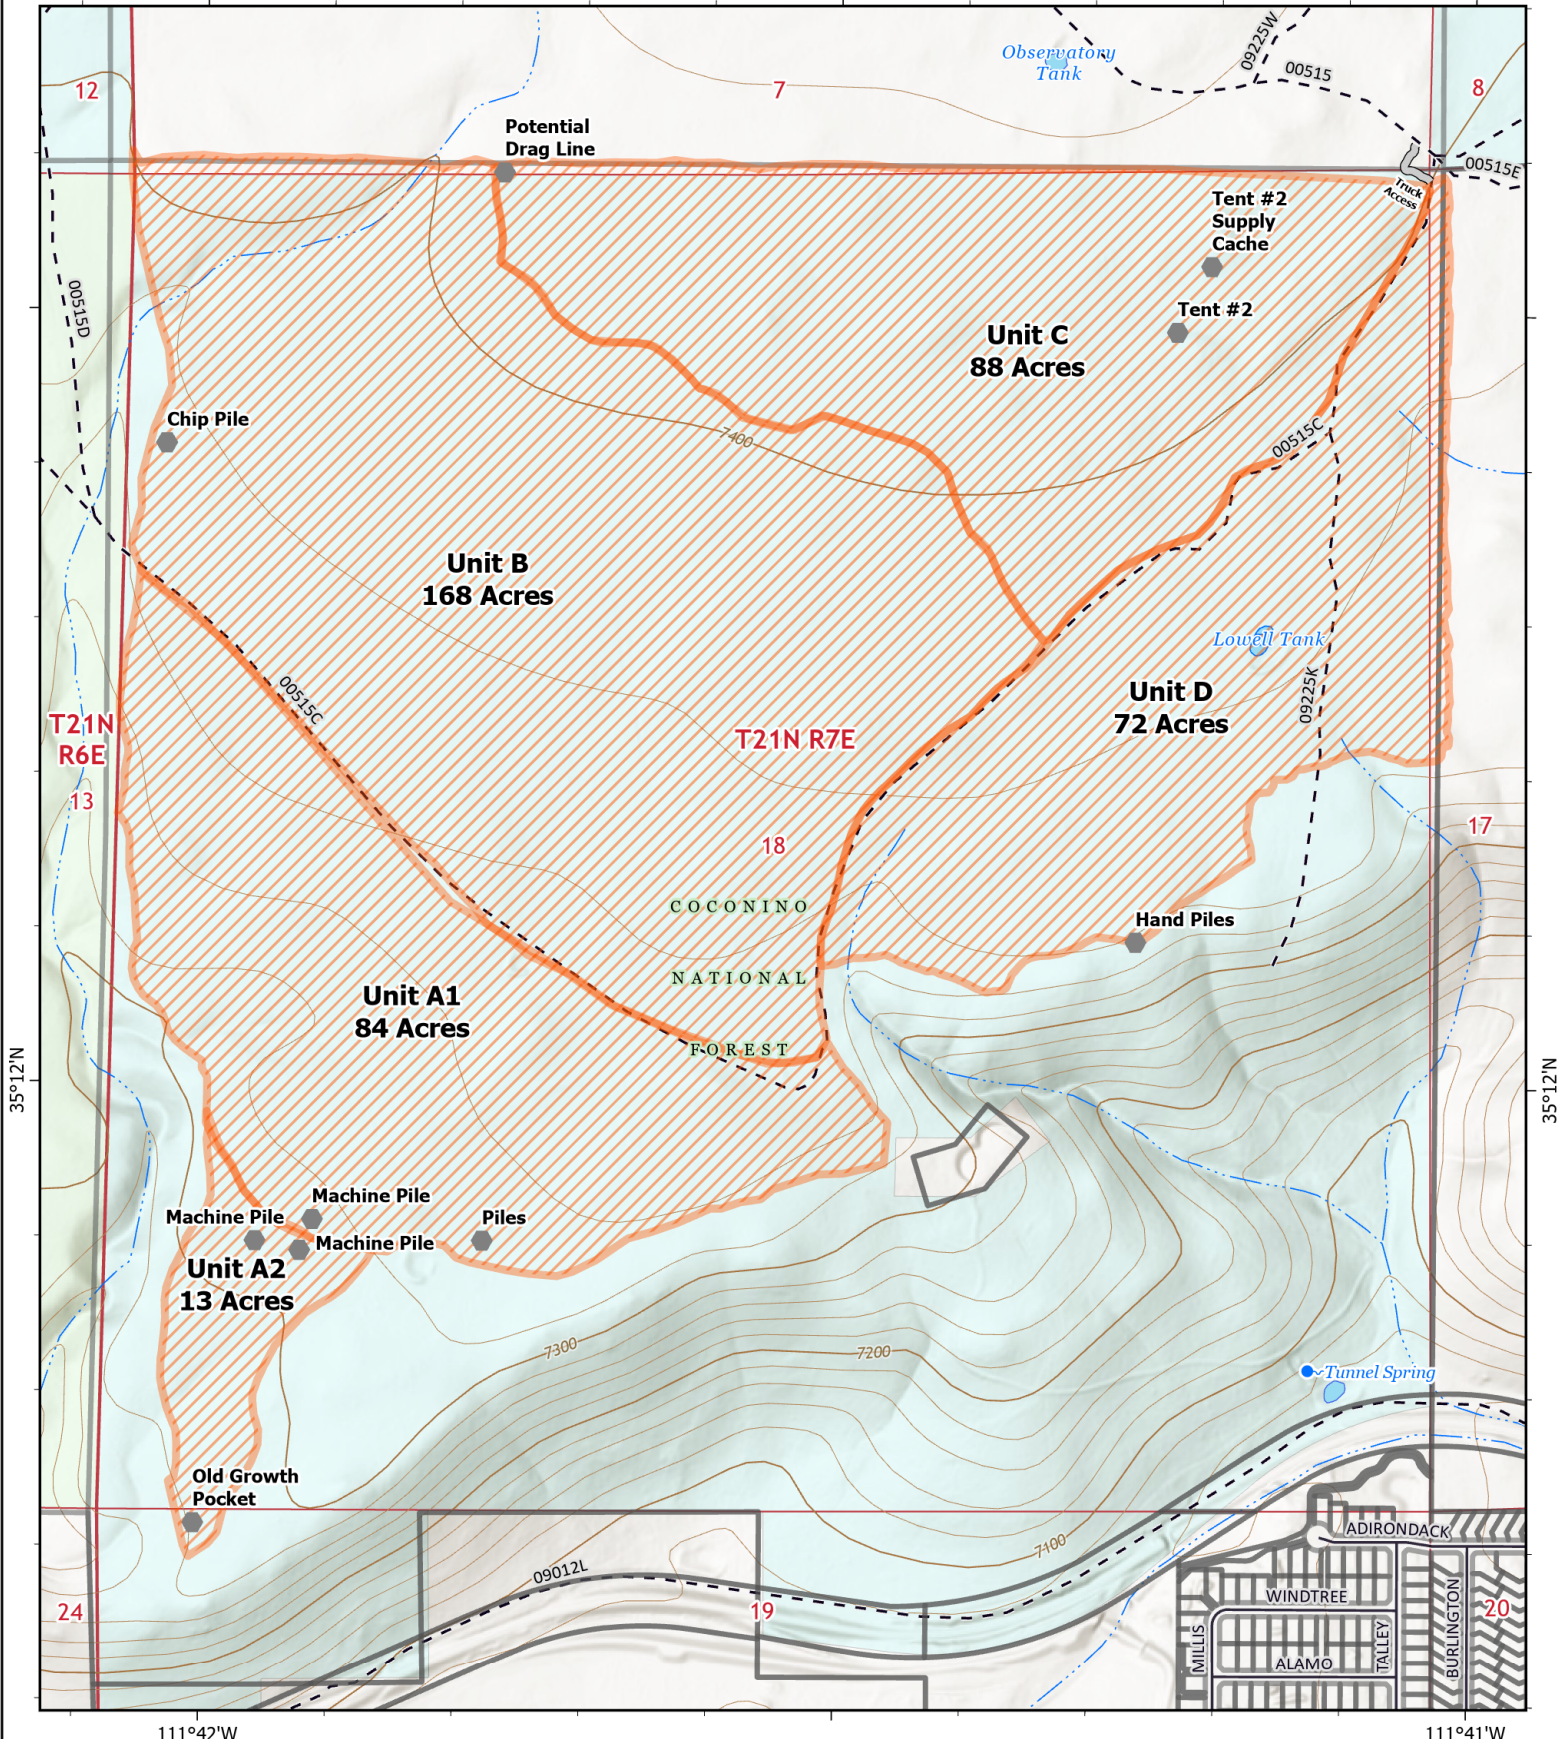

111°42'W

111°41'W

OBSERVATORY MESA
 TRENCH
 Flagstaff
 425 acres
 1:9,046 - SWAINT2 GIS
 11/1/2021 1743
 North American 1983 Datum.

- Other
- Access or Improved Road
- Local Road
- - - FS Road
- ▭ Coconino County Parcel Data

- ▭ Private
- ▭ State
- ▭ USFS
- ▨ Observatory Mesa 2021 Rx Units