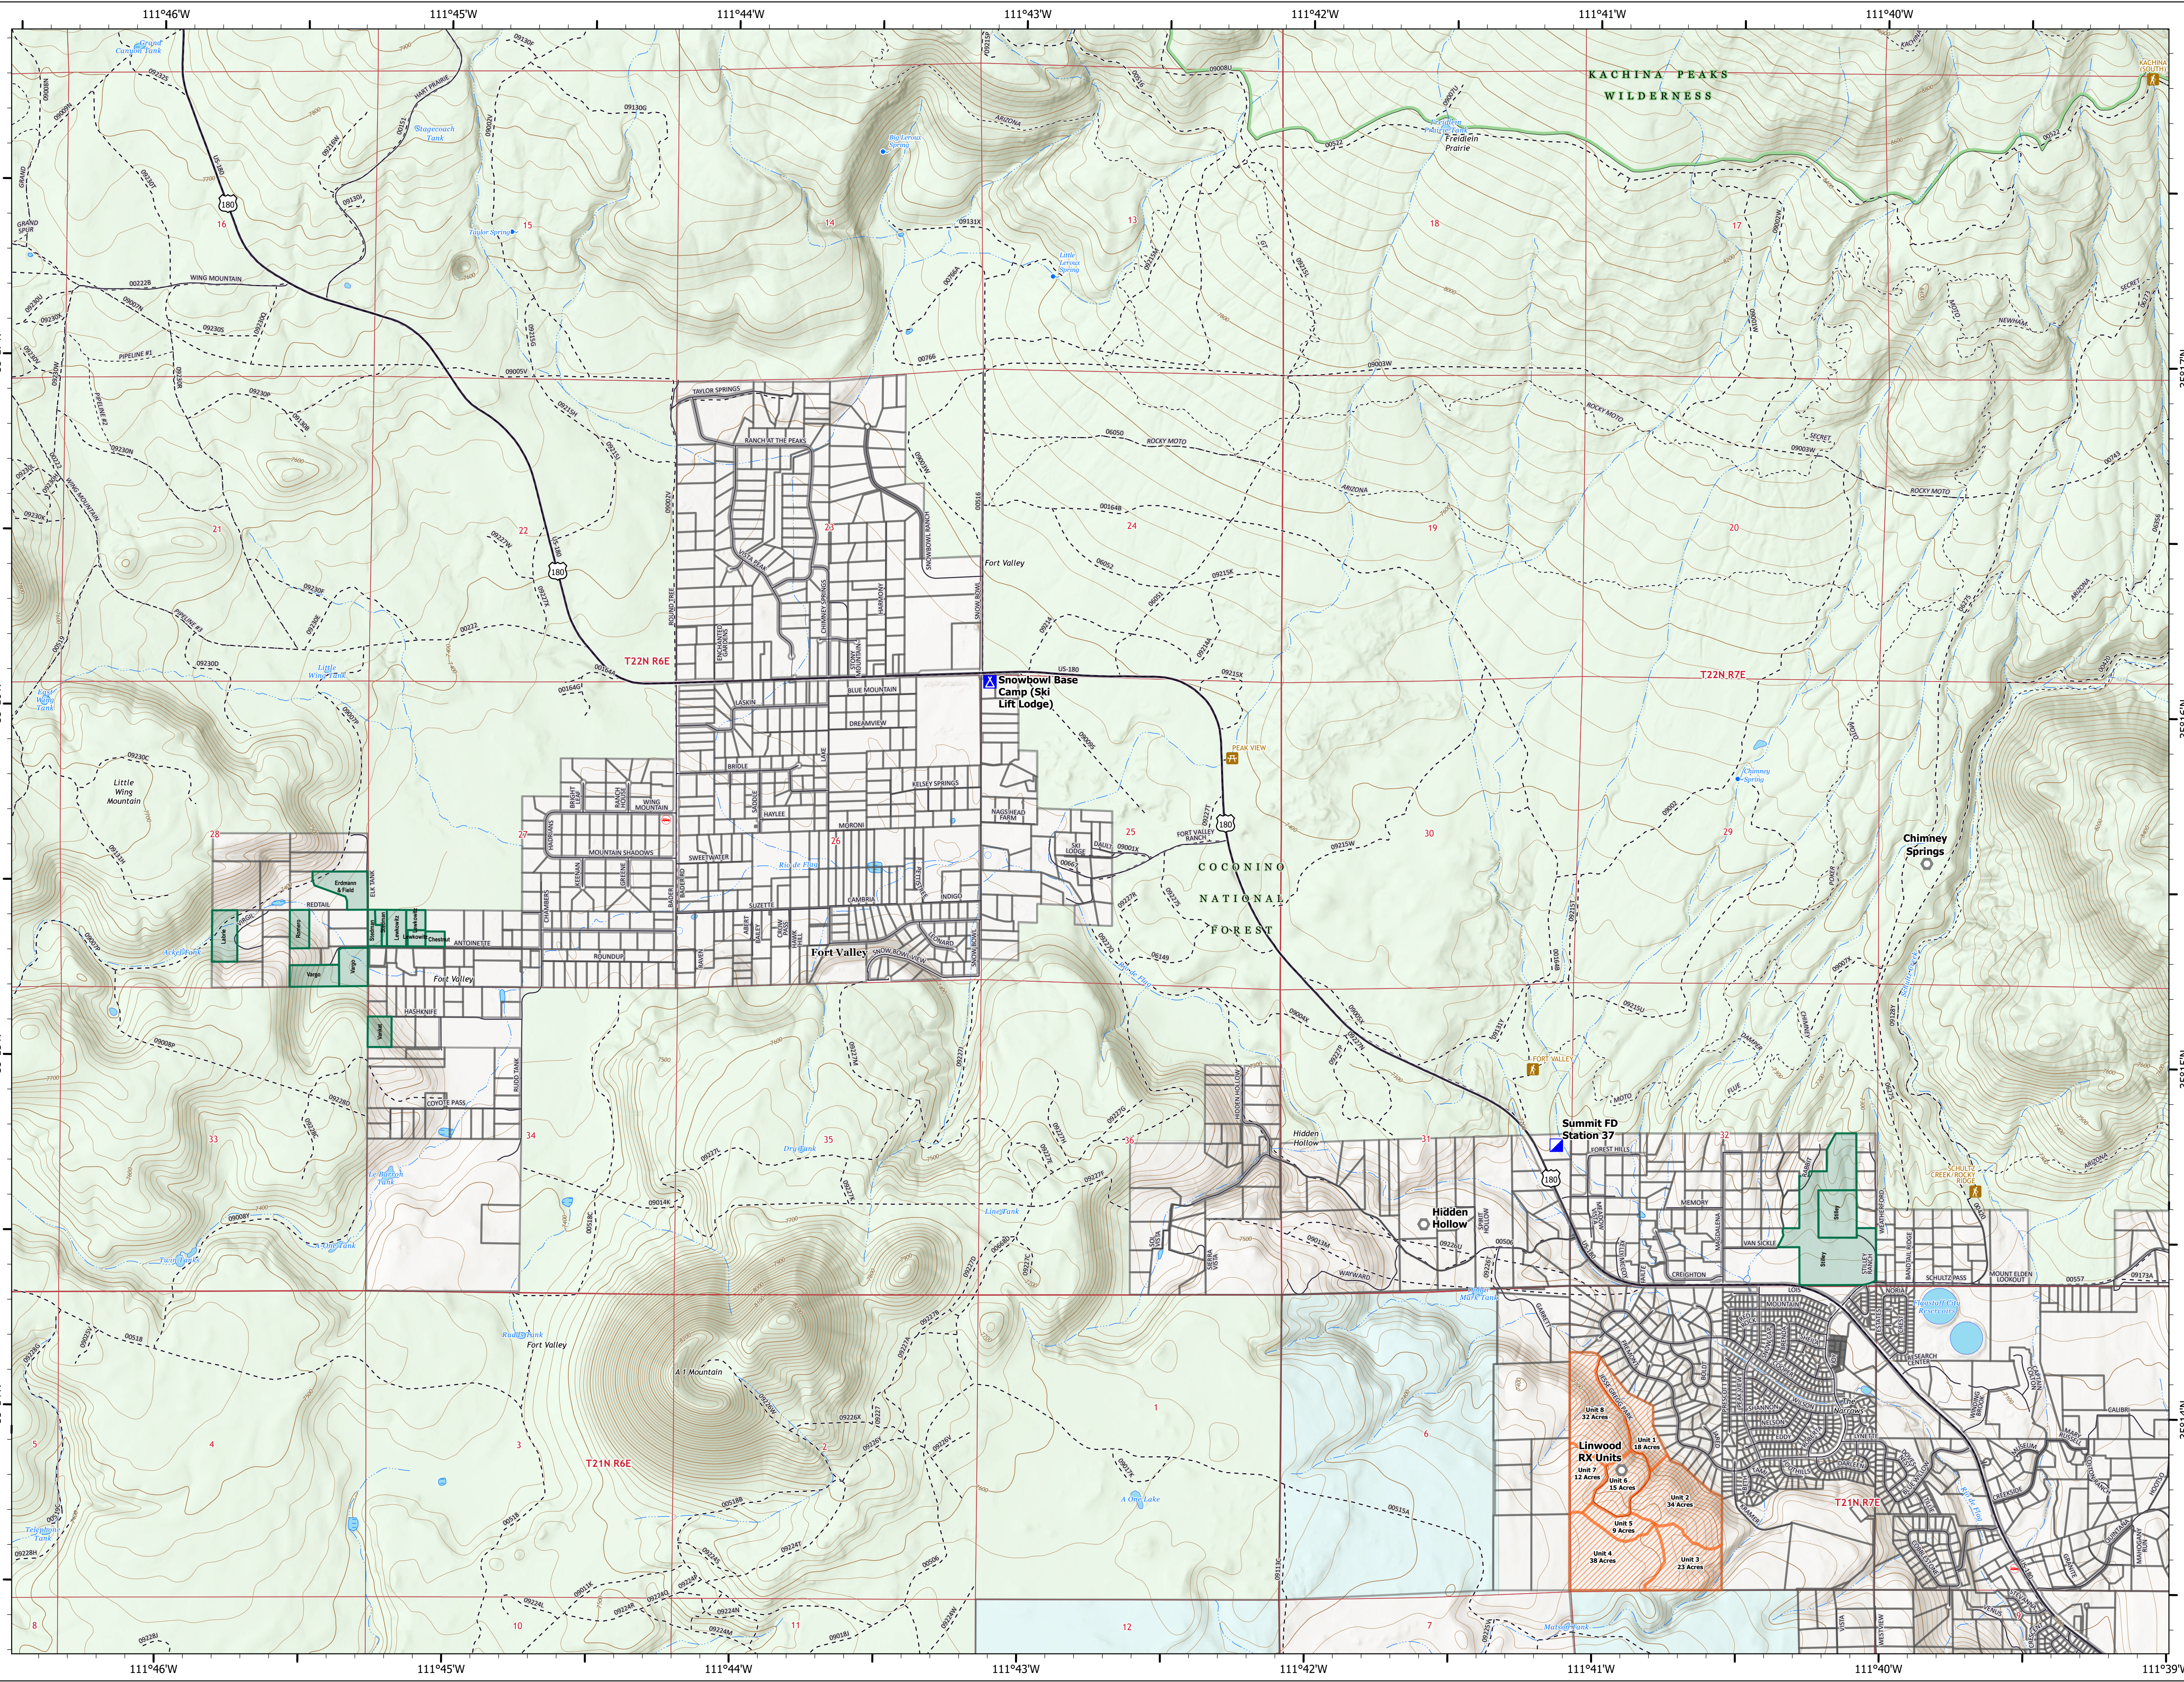

# OPERATIONS

Fort Valley & Baderville  
TREX  
Flagstaff  
99,999 acres at Effective DateTime

- Incident Command Post
- Camp (Incident Lodging)
- Landmark
- Fire Station
- Trailhead
- Picnic Area
- Highway
- Local Road
- Minor Road
- Other
- FS Road
- Trail
- Wilderness
- Forest Service
- Parcels of Interest
- Coconino County Parcel Data
- Private
- State
- USFS
- Linwood Rx Units

1:15,000 - SWAIMT2 GIS - 10/31/2021 2003  
Acres from GIS  
North American 1983 Datum, Lat/Long Grid