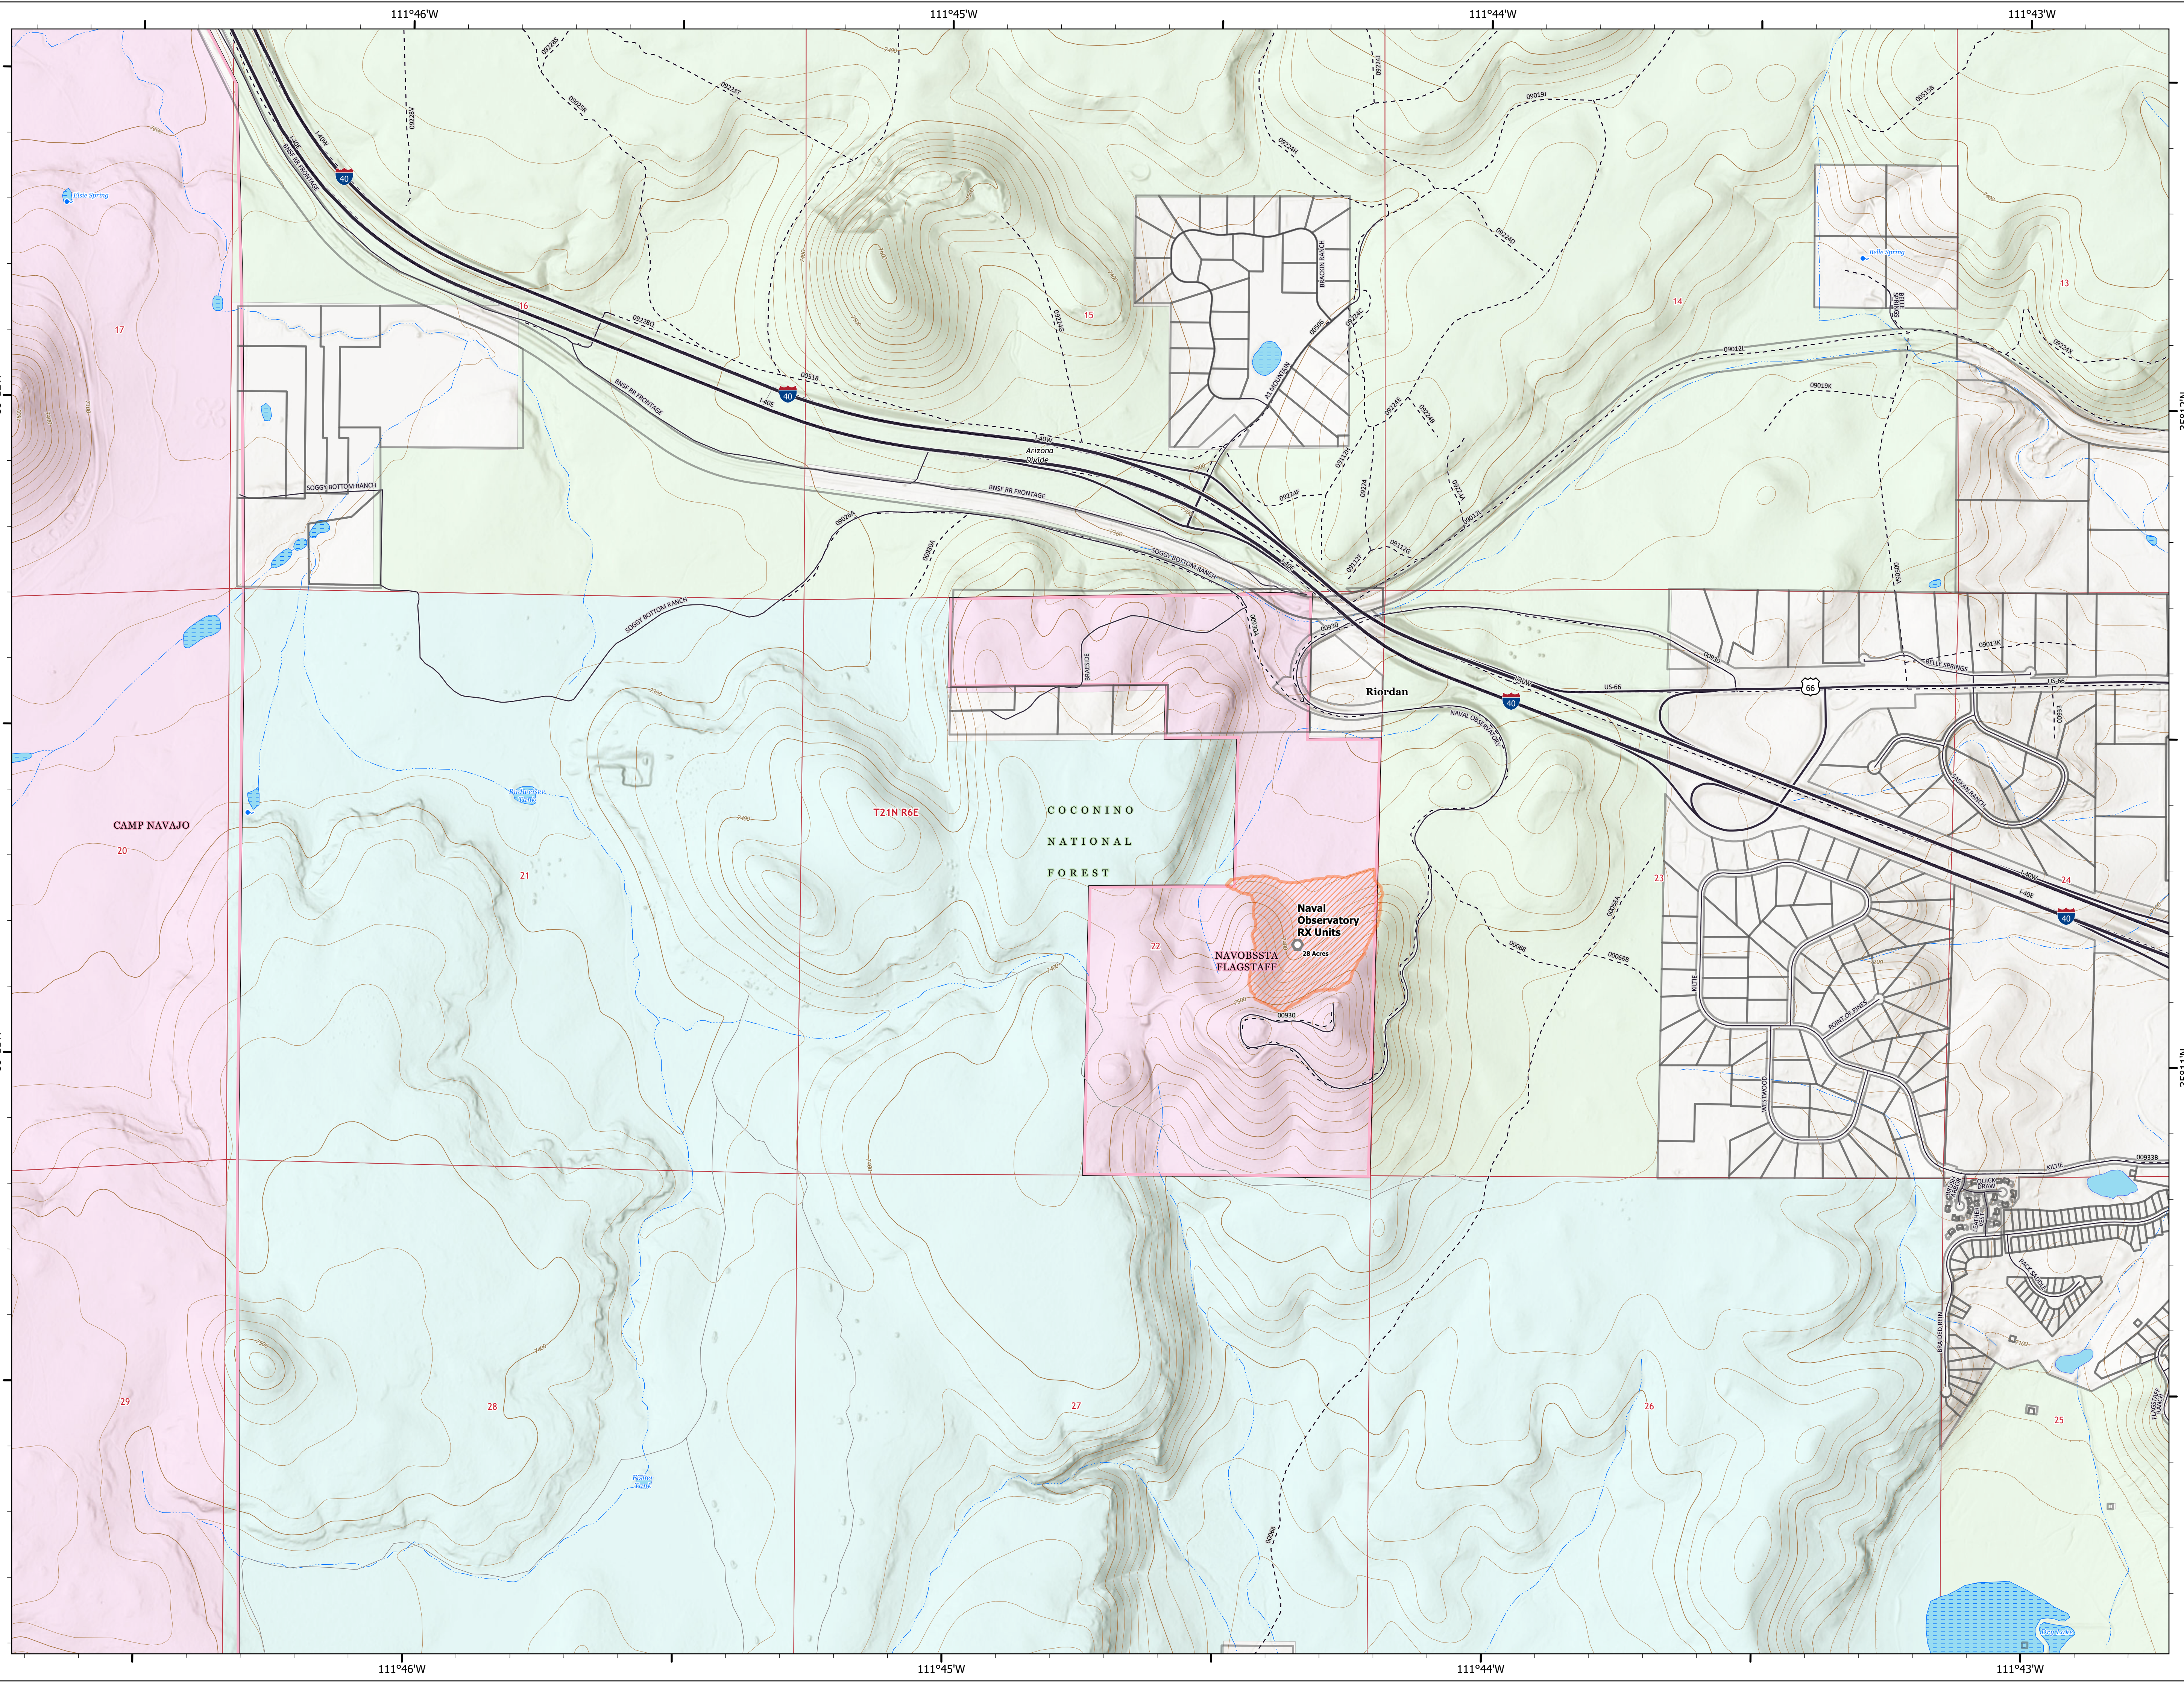

OPERATIONS

Naval Observatory
TREX
Flagstaff
99,999 acres at Effective DateTime

- Landmark
- Interstate
- Highway
- Local Road
- Other
- - - FS Road
- Forest Service
- Department of Defense
- Coconino County Parcel Data
- Military
- Private
- State
- USFS
- Naval Observatory 2021 Rx Unit

1:8,000 - SWAIMT2 GIS - 10/31/2021 2003
Acres from GIS
North American 1983 Datum, Lat/Long Grid