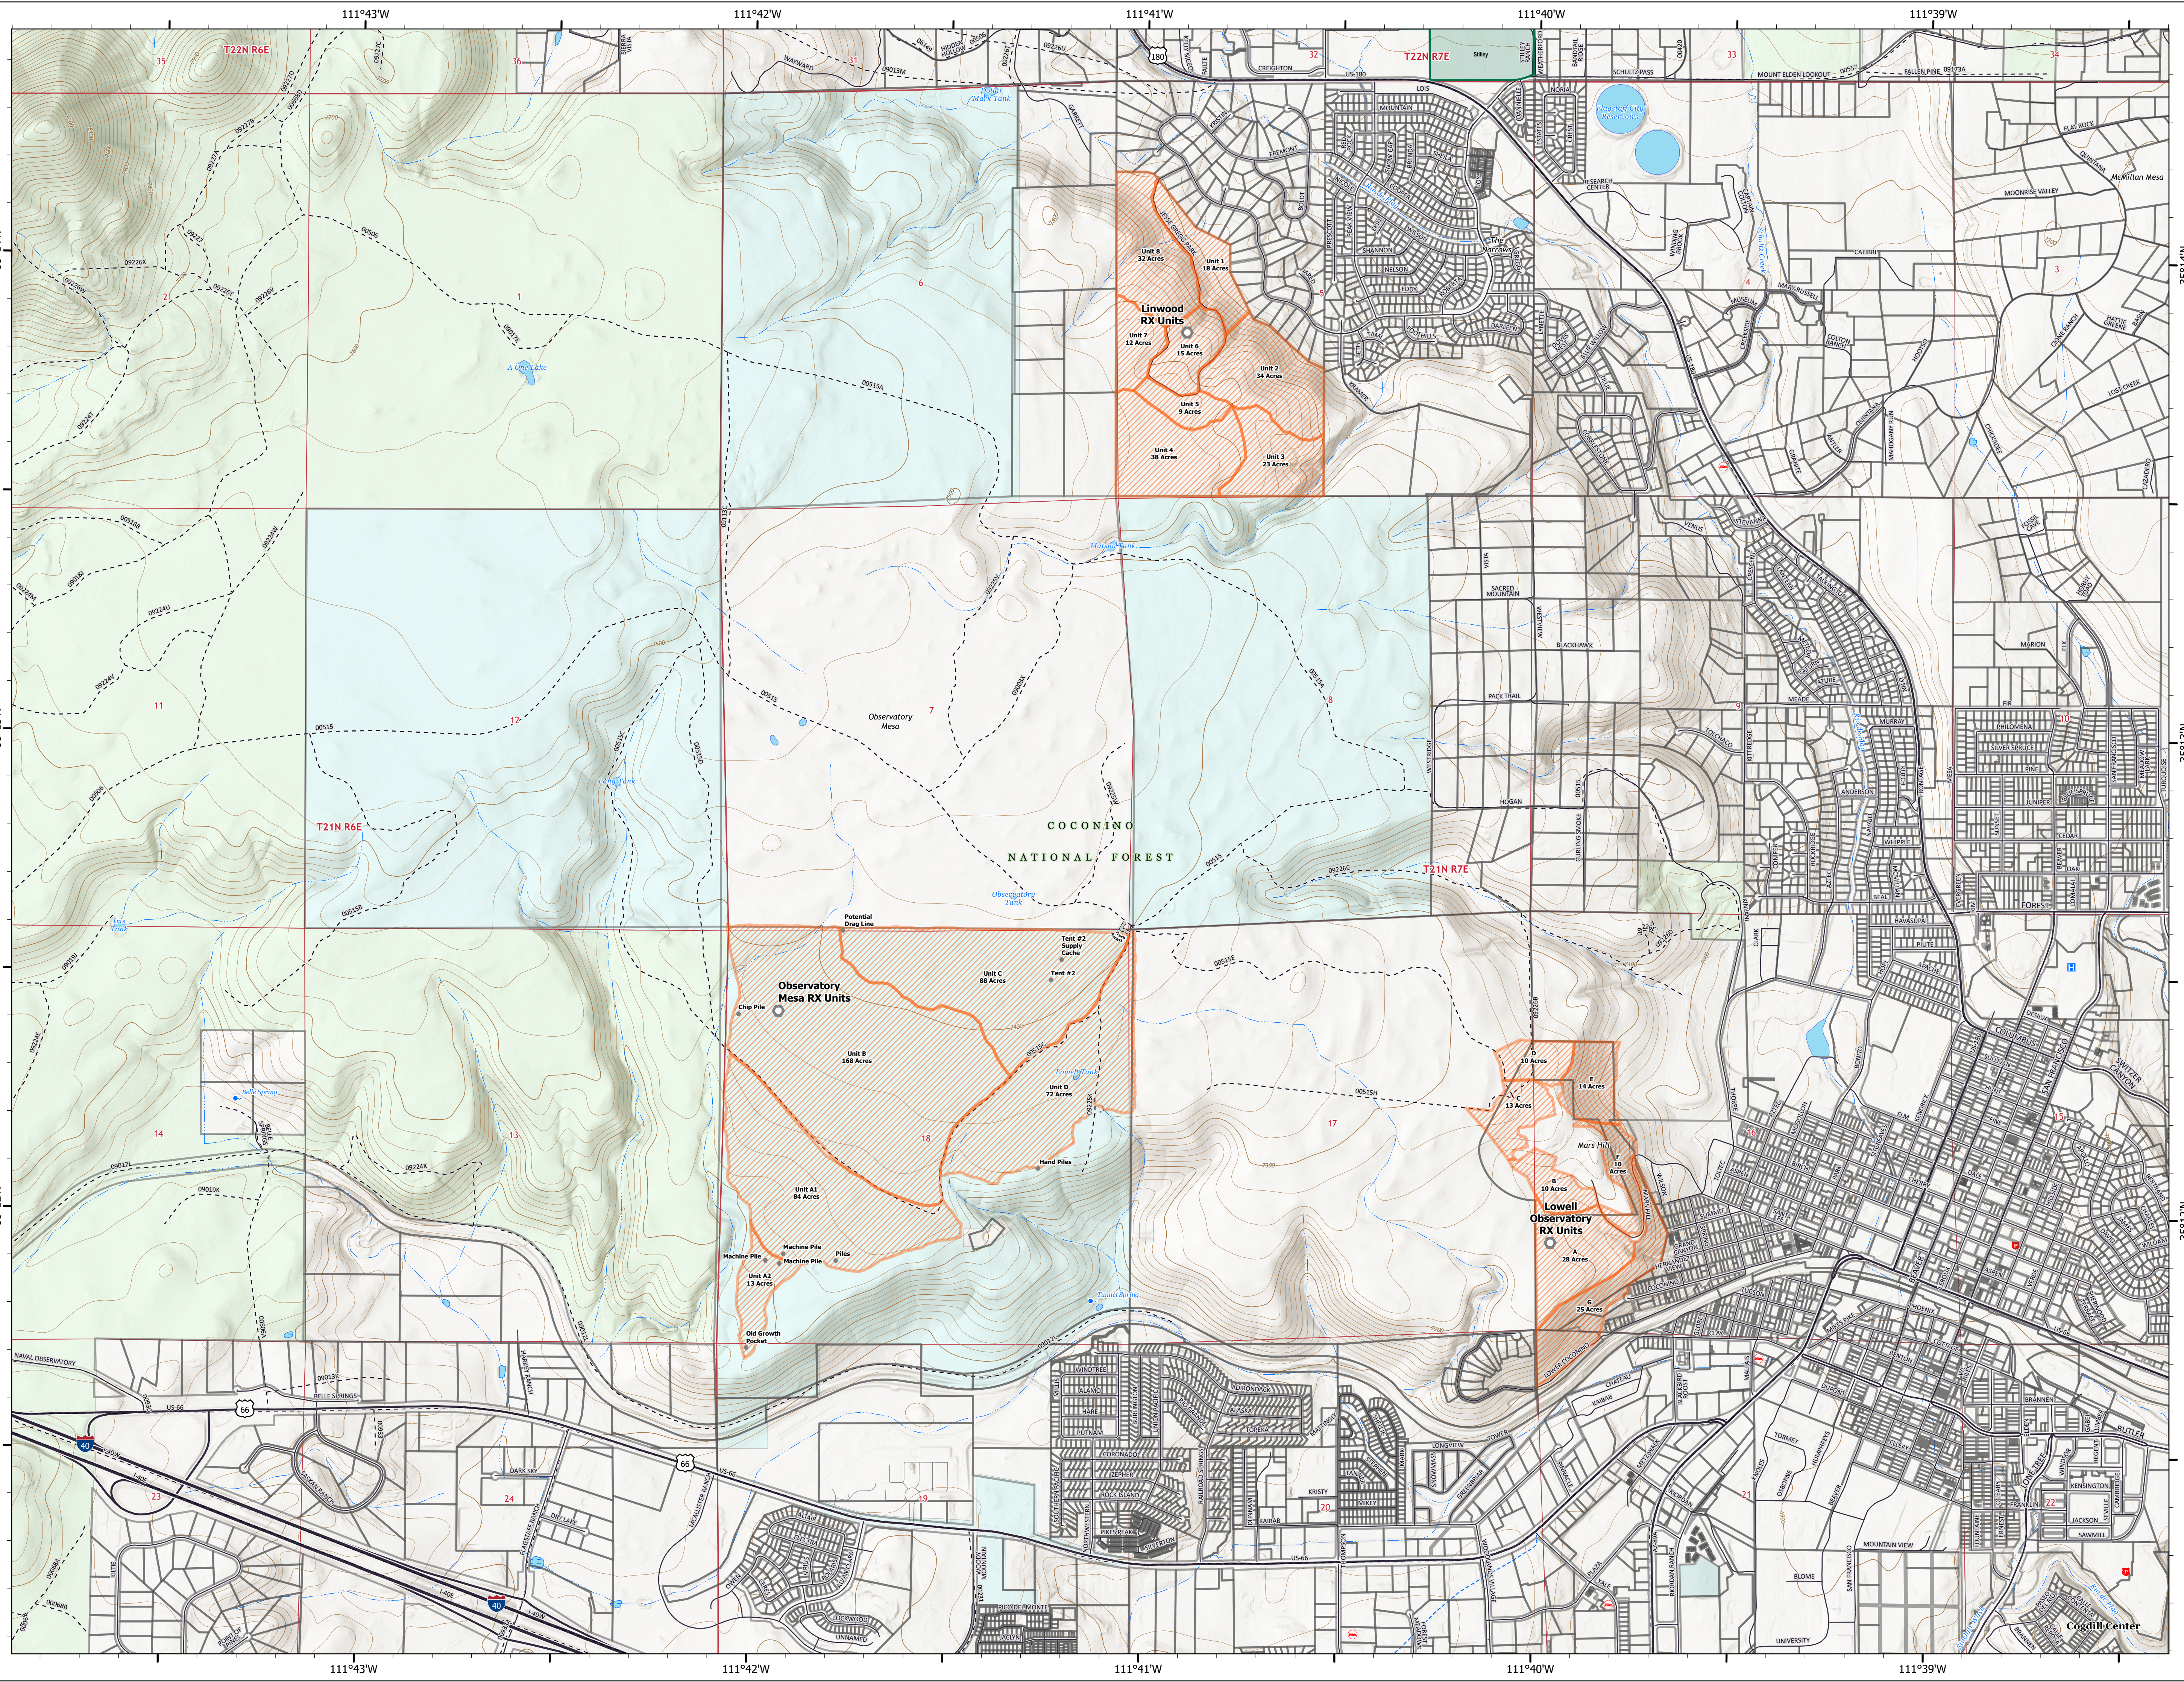

OPERATIONS

Observatory Mesa
Trex
Flagstaff
99,999 acres at Effective DateTime

- Other
- Landmark
- Completed Hand Line
- == Access or Improved Road
- H Hospital
- F Fire Station
- L Law Enforcement
- I Interstate
- H Highway
- M Major Road
- L Local Road
- M Minor Road
- Other
- - - FS Road
- Forest Service
- Parcels of Interest
- Coconino County Parcel Data
- Local or State Parks
- Private
- State
- USFS
- Linwood Rx Units
- Lowell Rx Units
- Observatory Mesa 2021 Rx Units

1:11,000 - SWAIMT2 GIS - 10/31/2021 004
Acres from GIS
North American 1983 Datum, Lat/Long Grid

CoGill Center