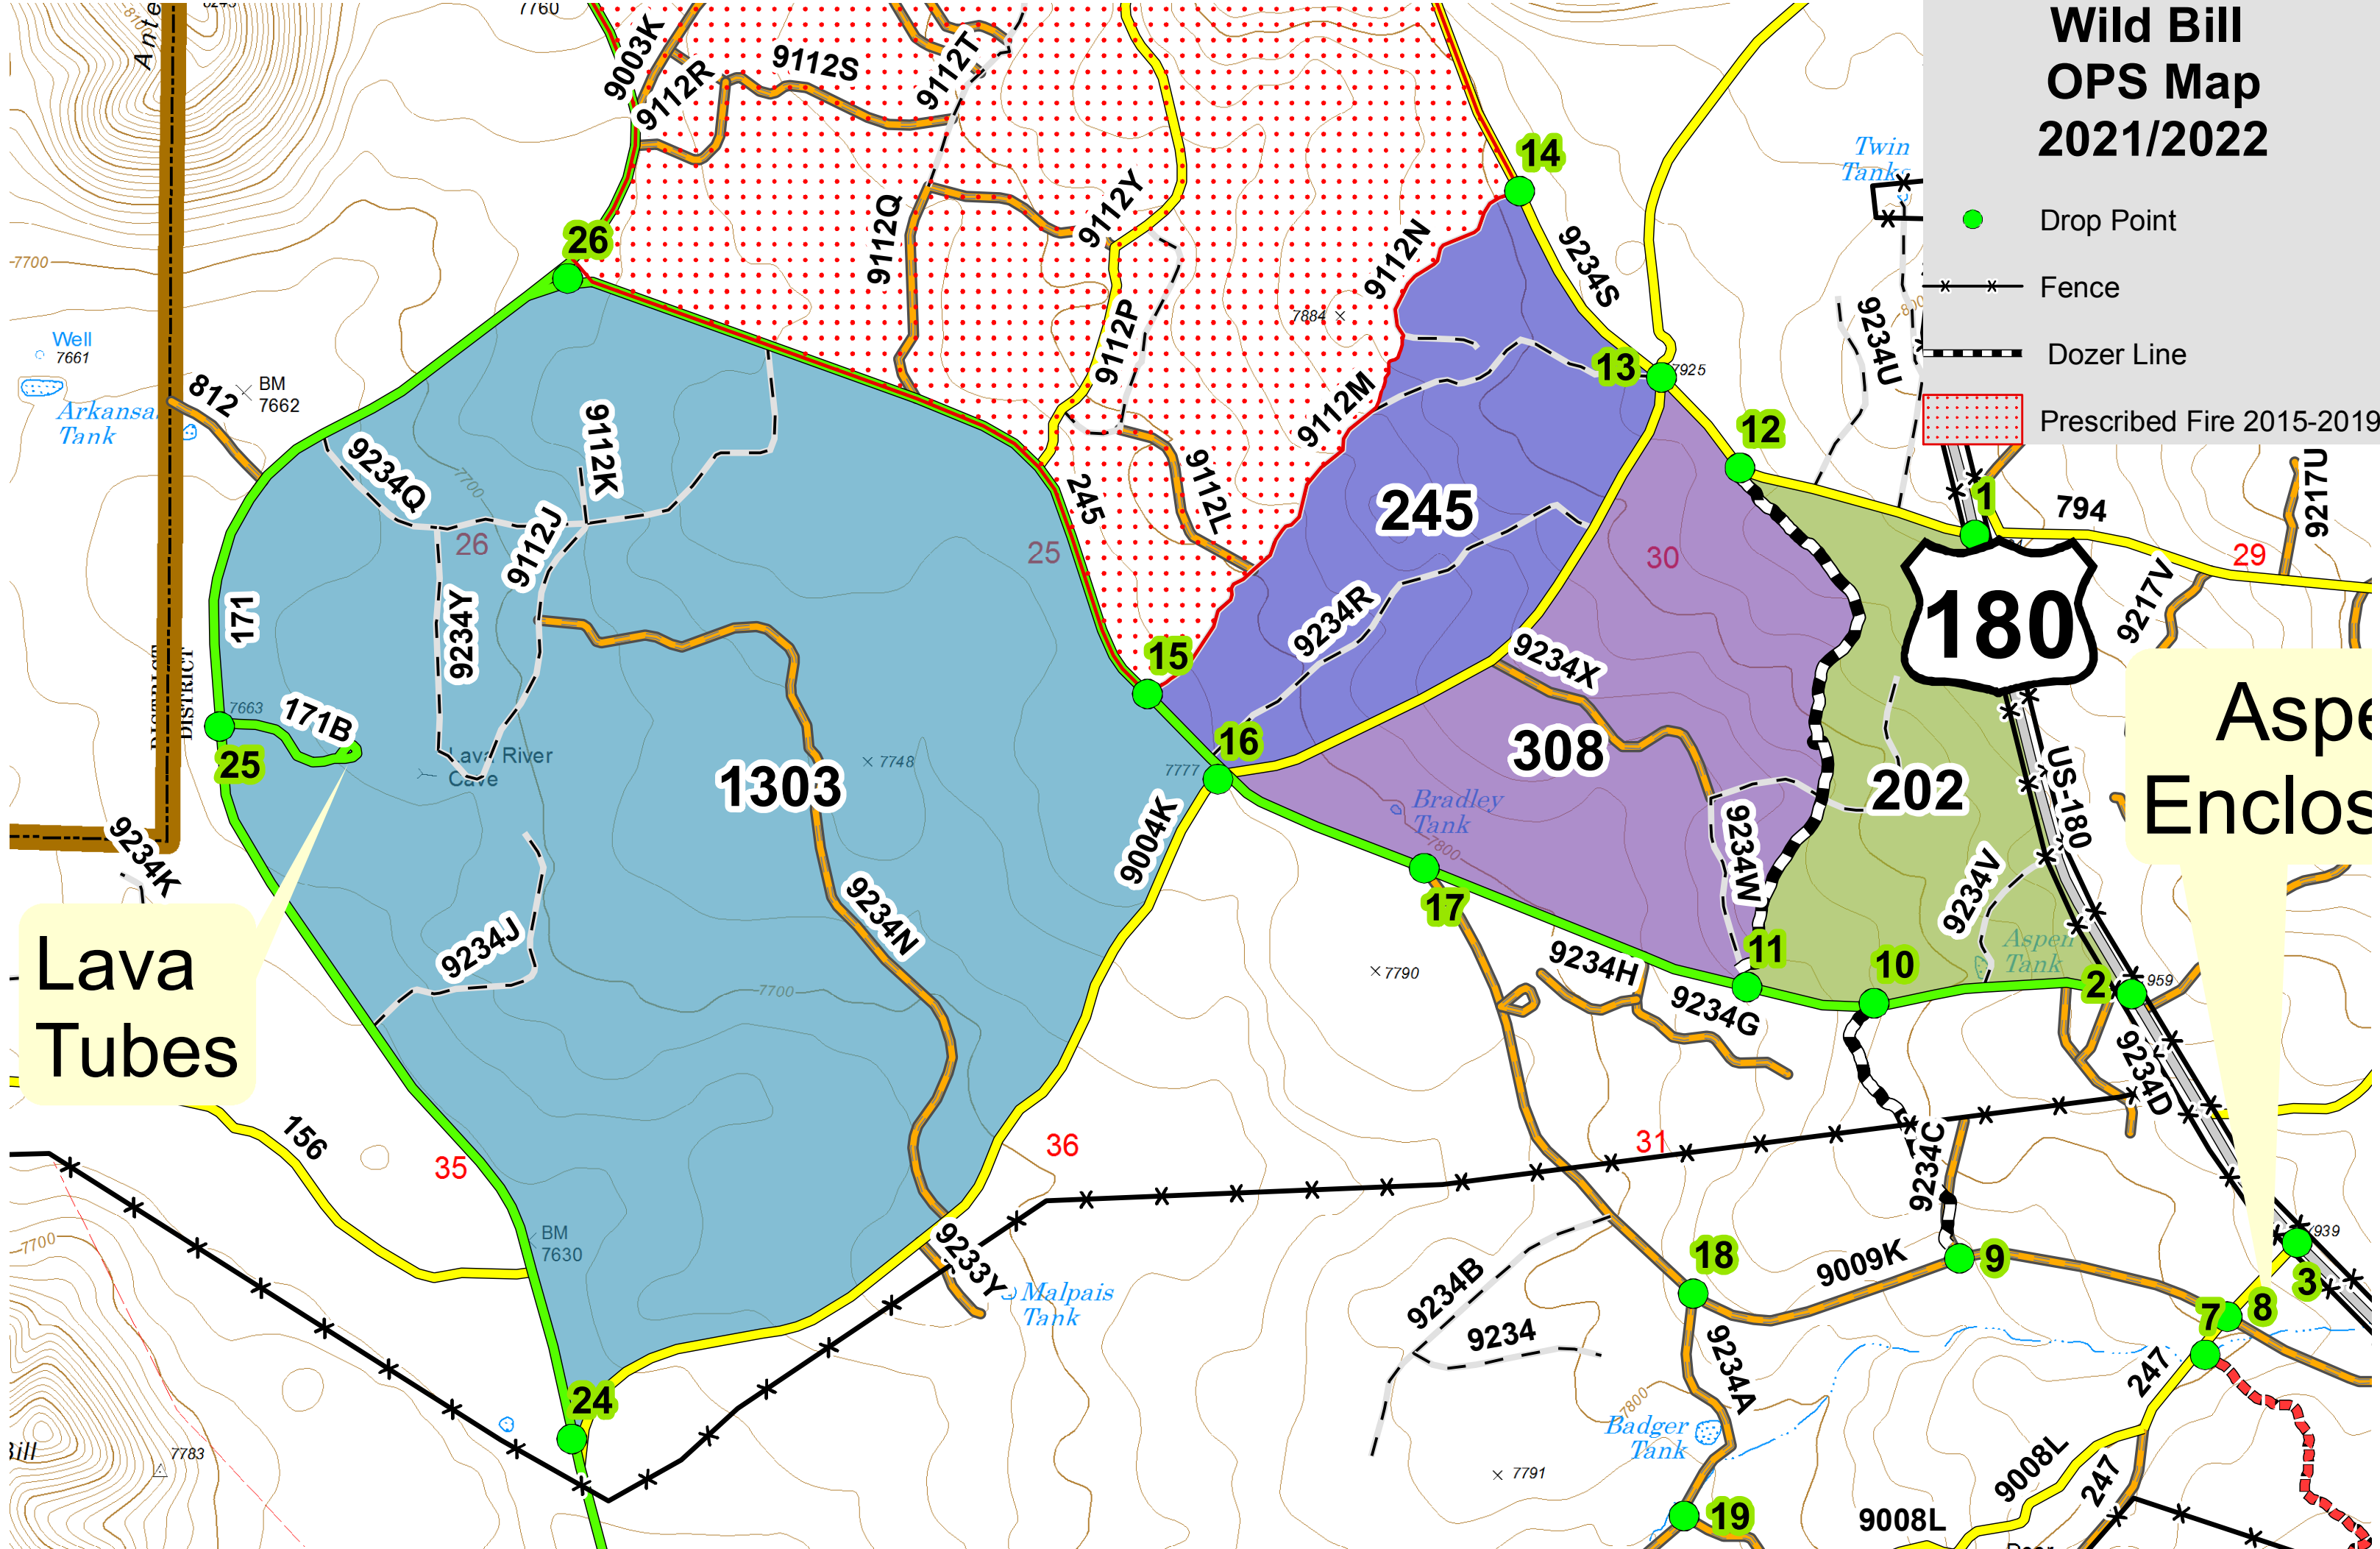

Wild Bill OPS Map 2021/2022

- Drop Point
- *—*— Fence
- - - Dozer Line
- ▨ Prescribed Fire 2015-2019

Lava
Tubes

Aspen
Enclosures