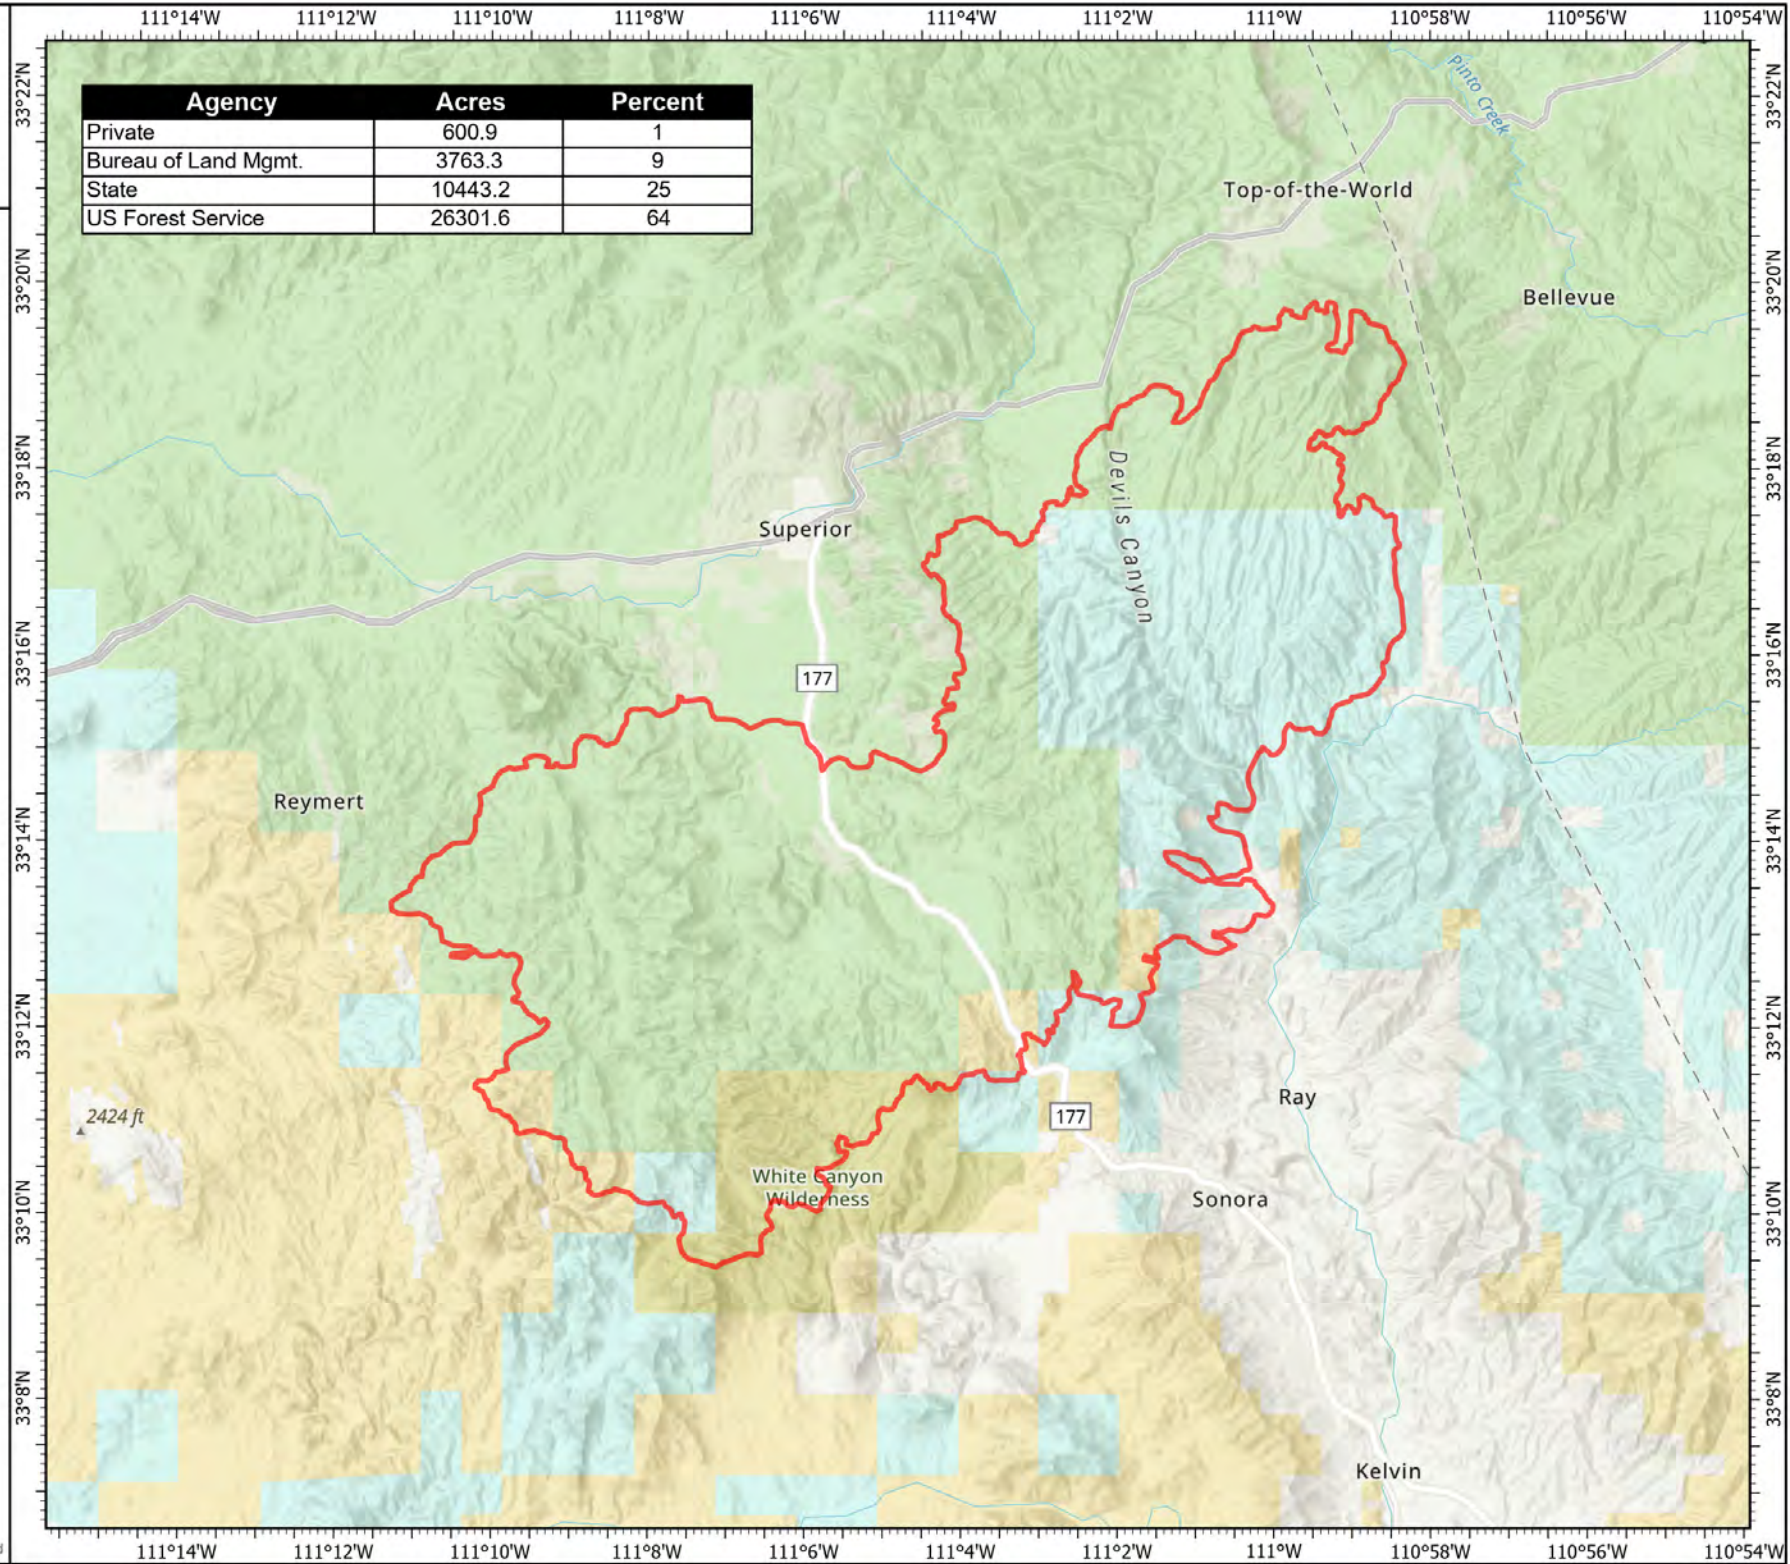

OWNERSHIP

Telegraph
AZ-TNF-1255
6/7/2021

41,109 acres at 6/6/2021 at
0910 hrs

Agency	Acres	Percent
Private	600.9	1
Bureau of Land Mgmt.	3763.3	9
State	10443.2	25
US Forest Service	26301.6	64

-  Wildfire Daily Fire Perimeter
-  Bureau of Land Management
-  Private
-  State
-  US Forest Service

1:150,000 - SWAIMT2
Acres from GIS-FireWatch
6/6/2021 22:38
North American 1983 Datum, LatLong Grid