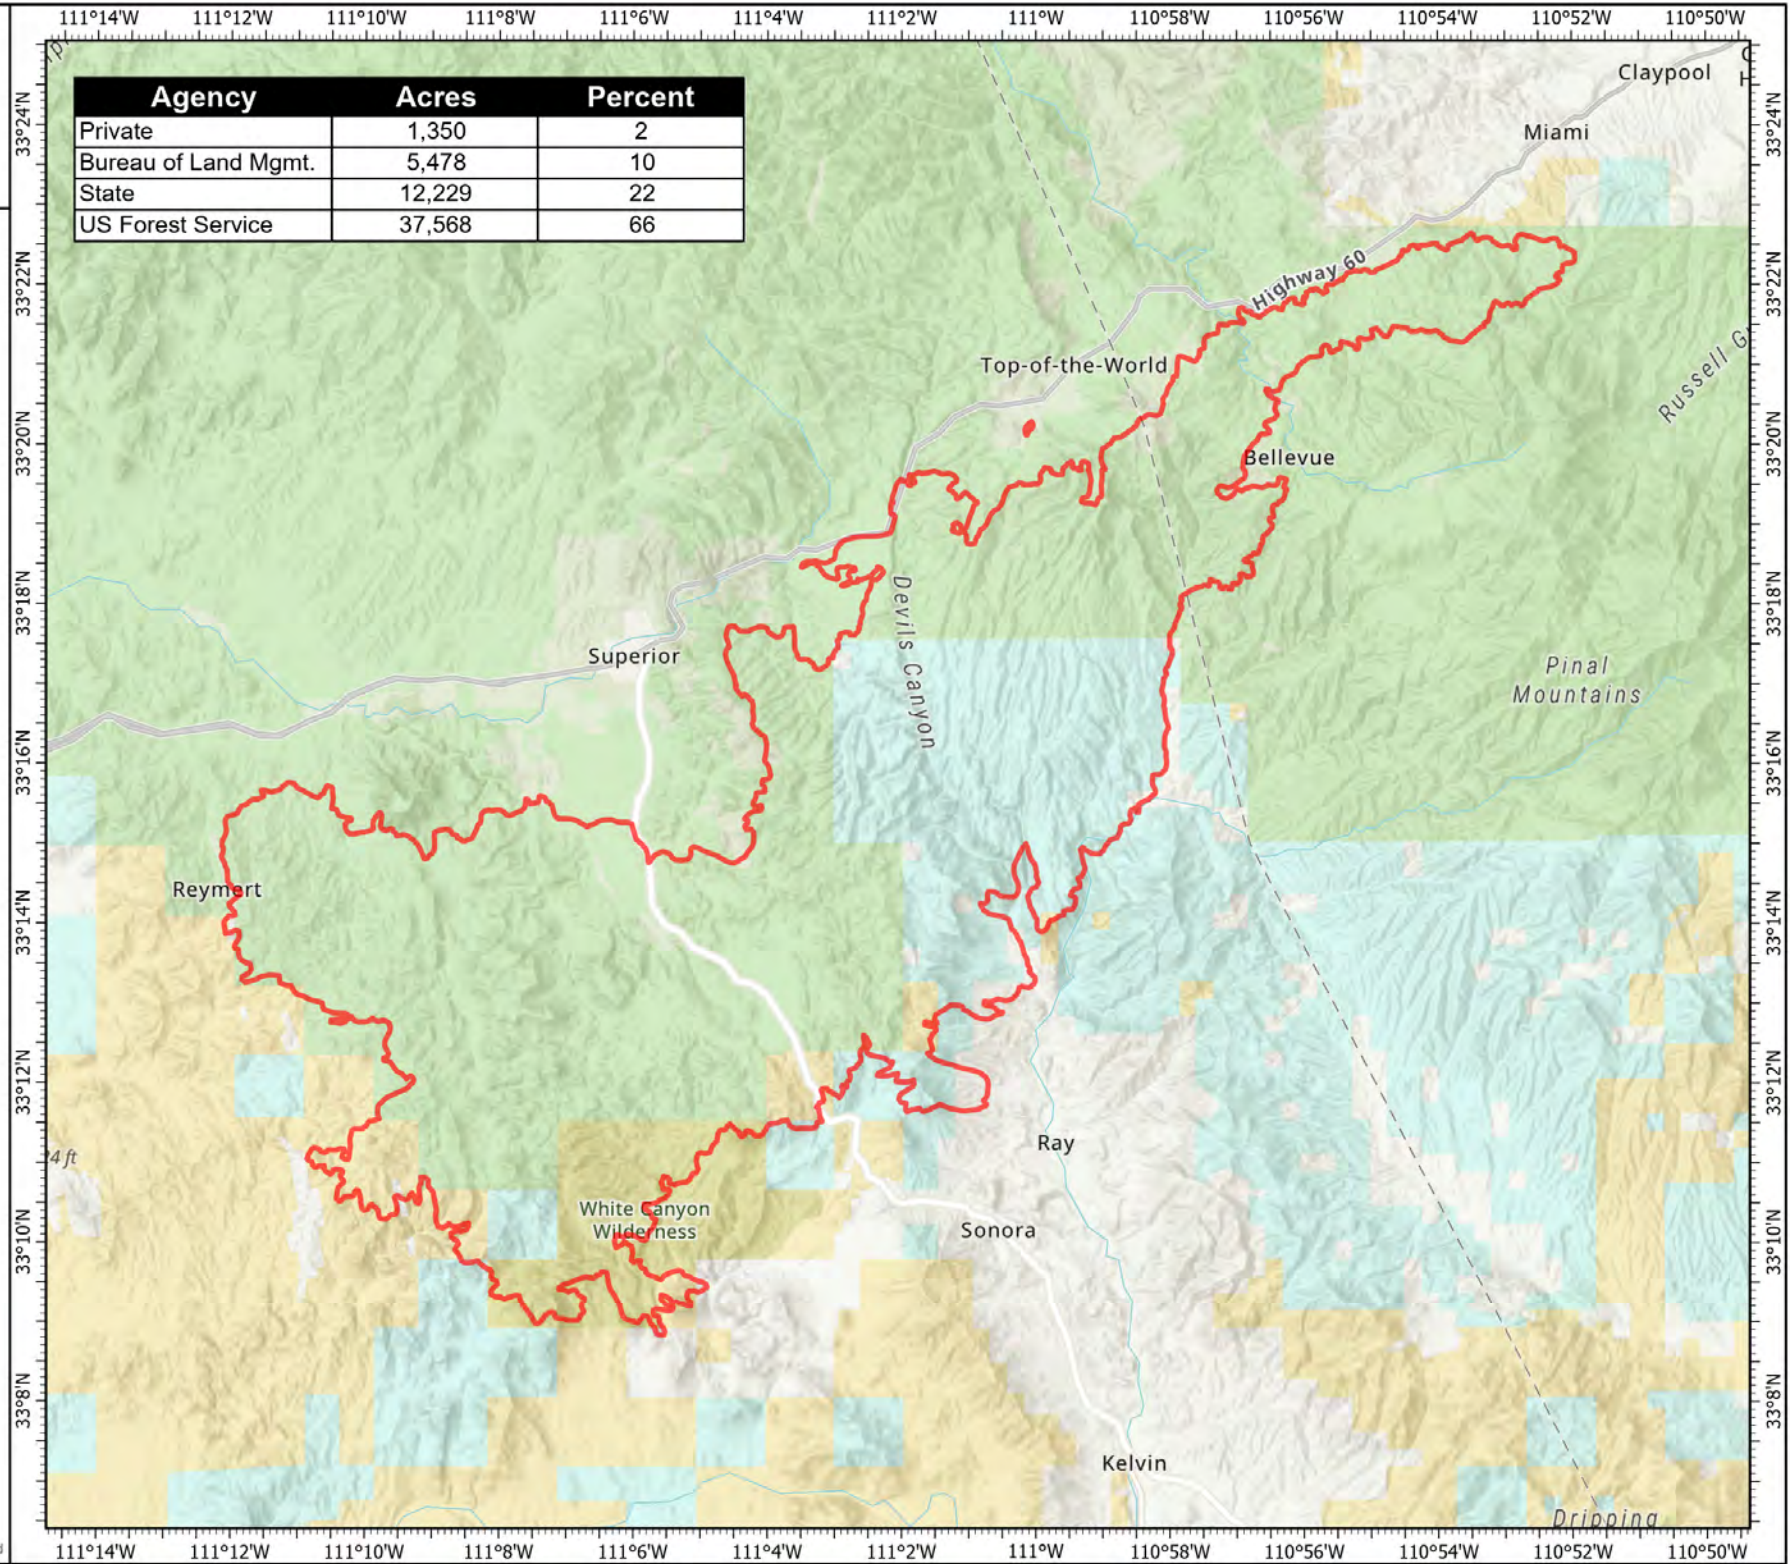

OWNERSHIP

Telegraph
AZ-TNF-1255
6/7/2021

56,626 acres at 6/6/2021 at
2147 hrs

Agency	Acres	Percent
Private	1,350	2
Bureau of Land Mgmt.	5,478	10
State	12,229	22
US Forest Service	37,568	66

-  Wildfire Daily Fire Perimeter
-  Bureau of Land Management
-  Private
-  State
-  US Forest Service

1:175,000 - SWAIMT2
6/7/2021 0931
Acres from GIS-FireWatch
North American 1983 Datum, LatLong Grid