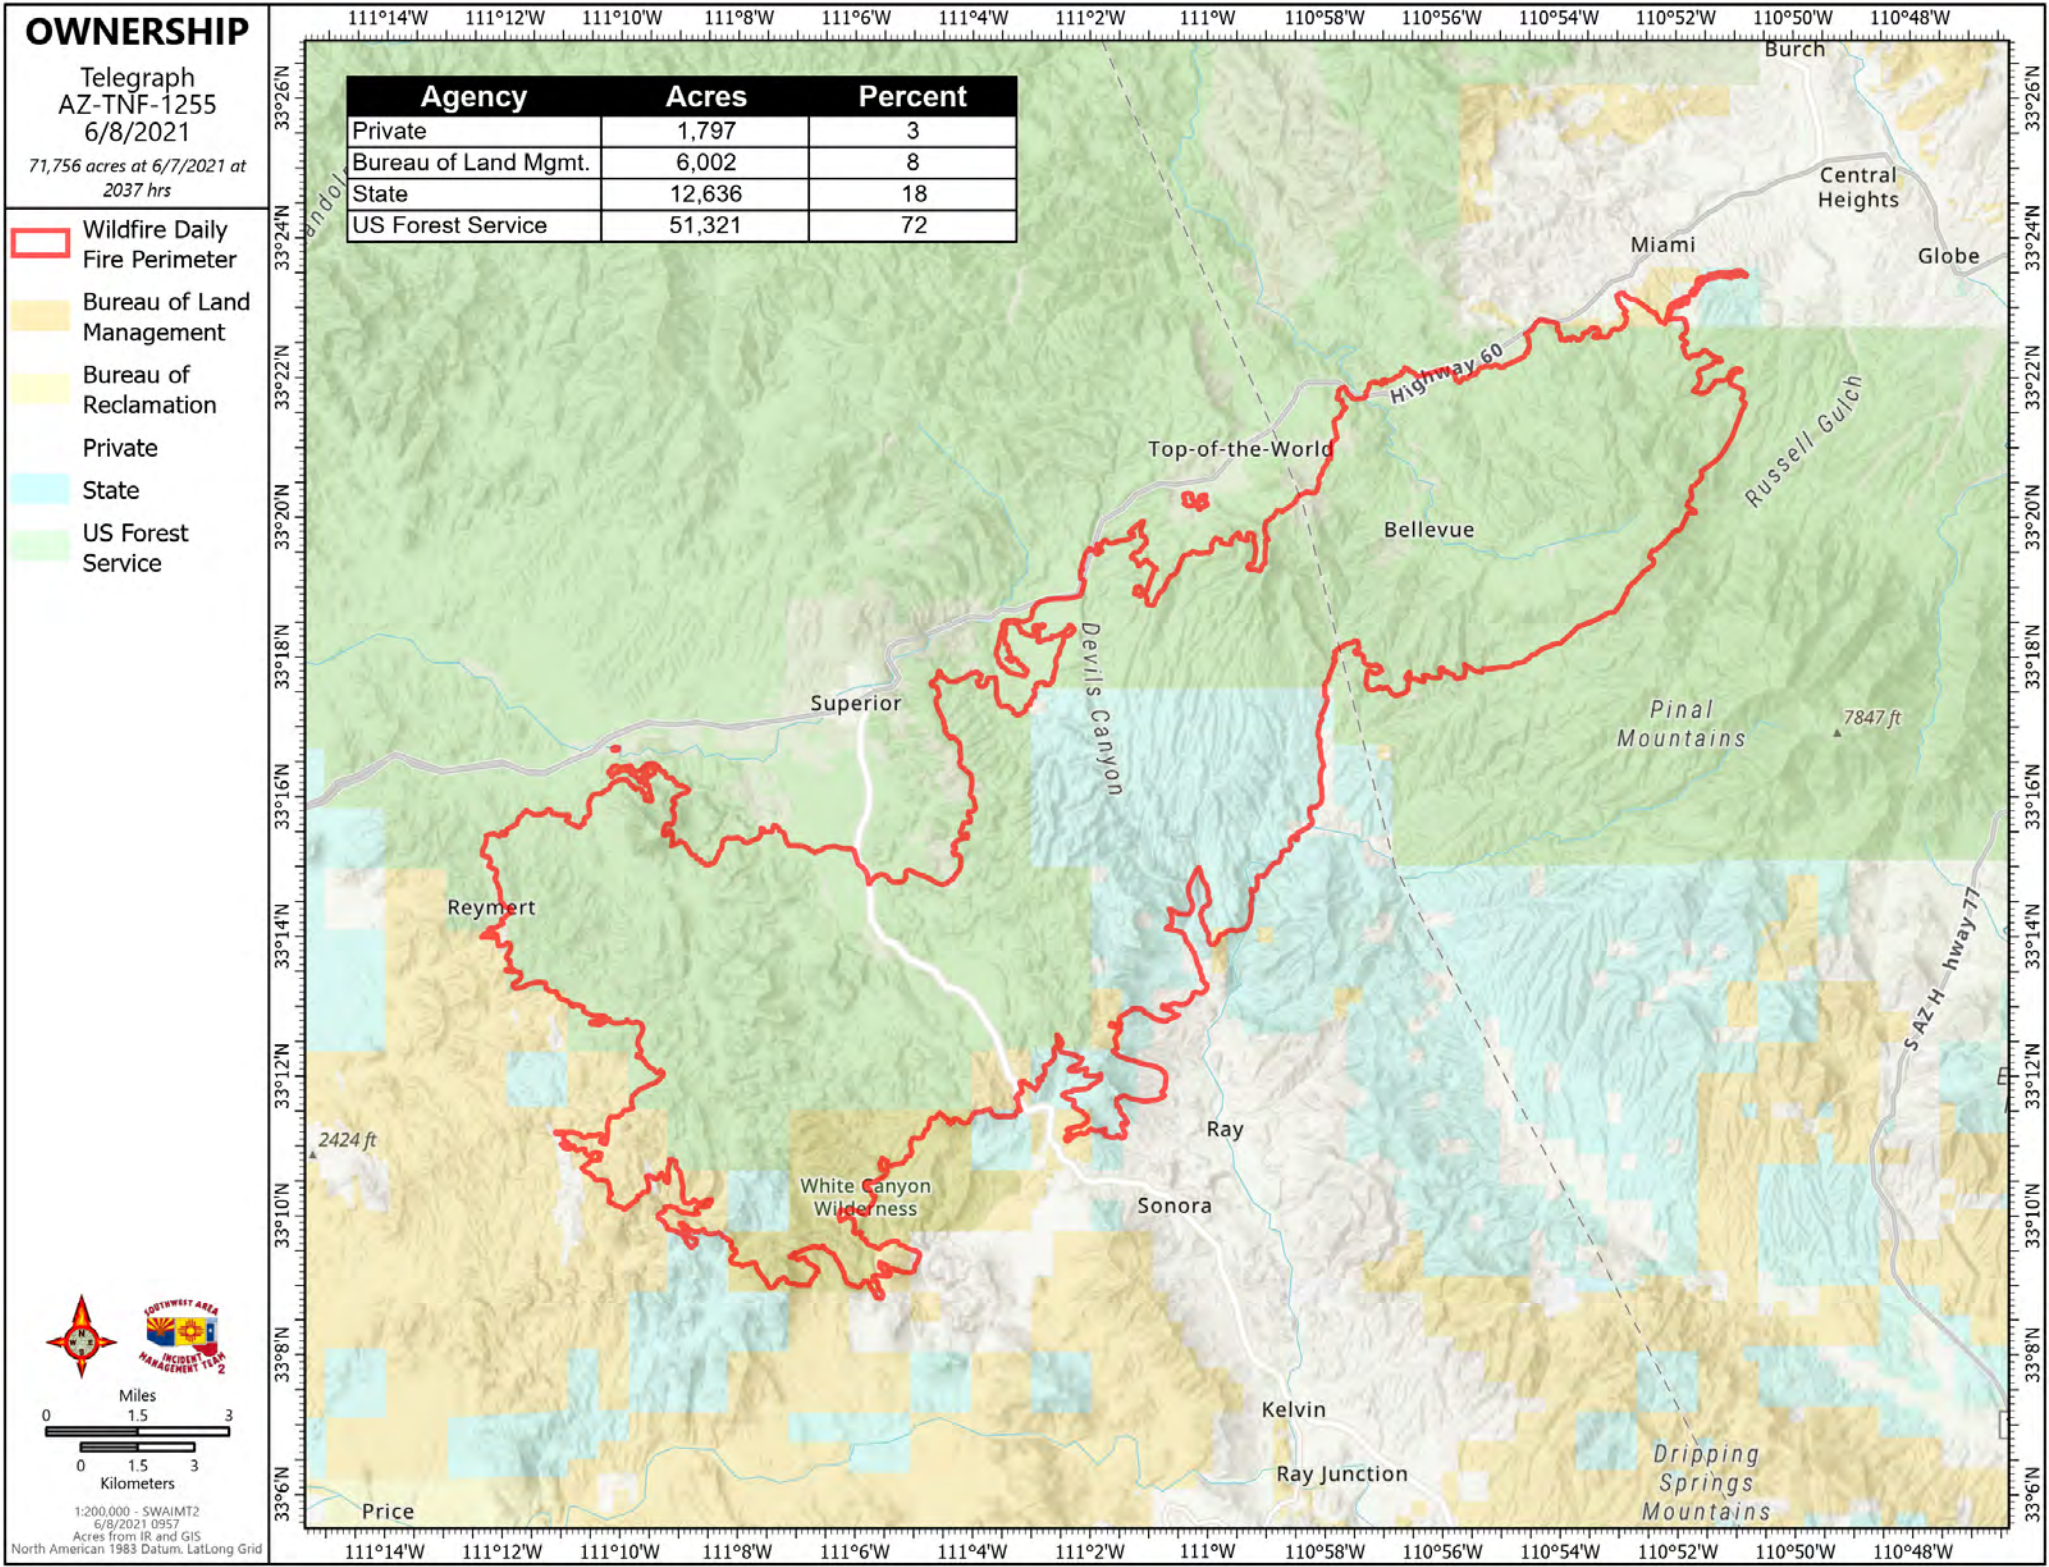

OWNERSHIP

Telegraph
AZ-TNF-1255
6/8/2021

71,756 acres at 6/7/2021 at
2037 hrs

-  Wildfire Daily Fire Perimeter
-  Bureau of Land Management
-  Bureau of Reclamation
-  Private
-  State
-  US Forest Service

Agency	Acres	Percent
Private	1,797	3
Bureau of Land Mgmt.	6,002	8
State	12,636	18
US Forest Service	51,321	72

1:200,000 - SWAIMT2
6/8/2021 0957
Acres from IR and GIS
North American 1983 Datum, LatLong Grid