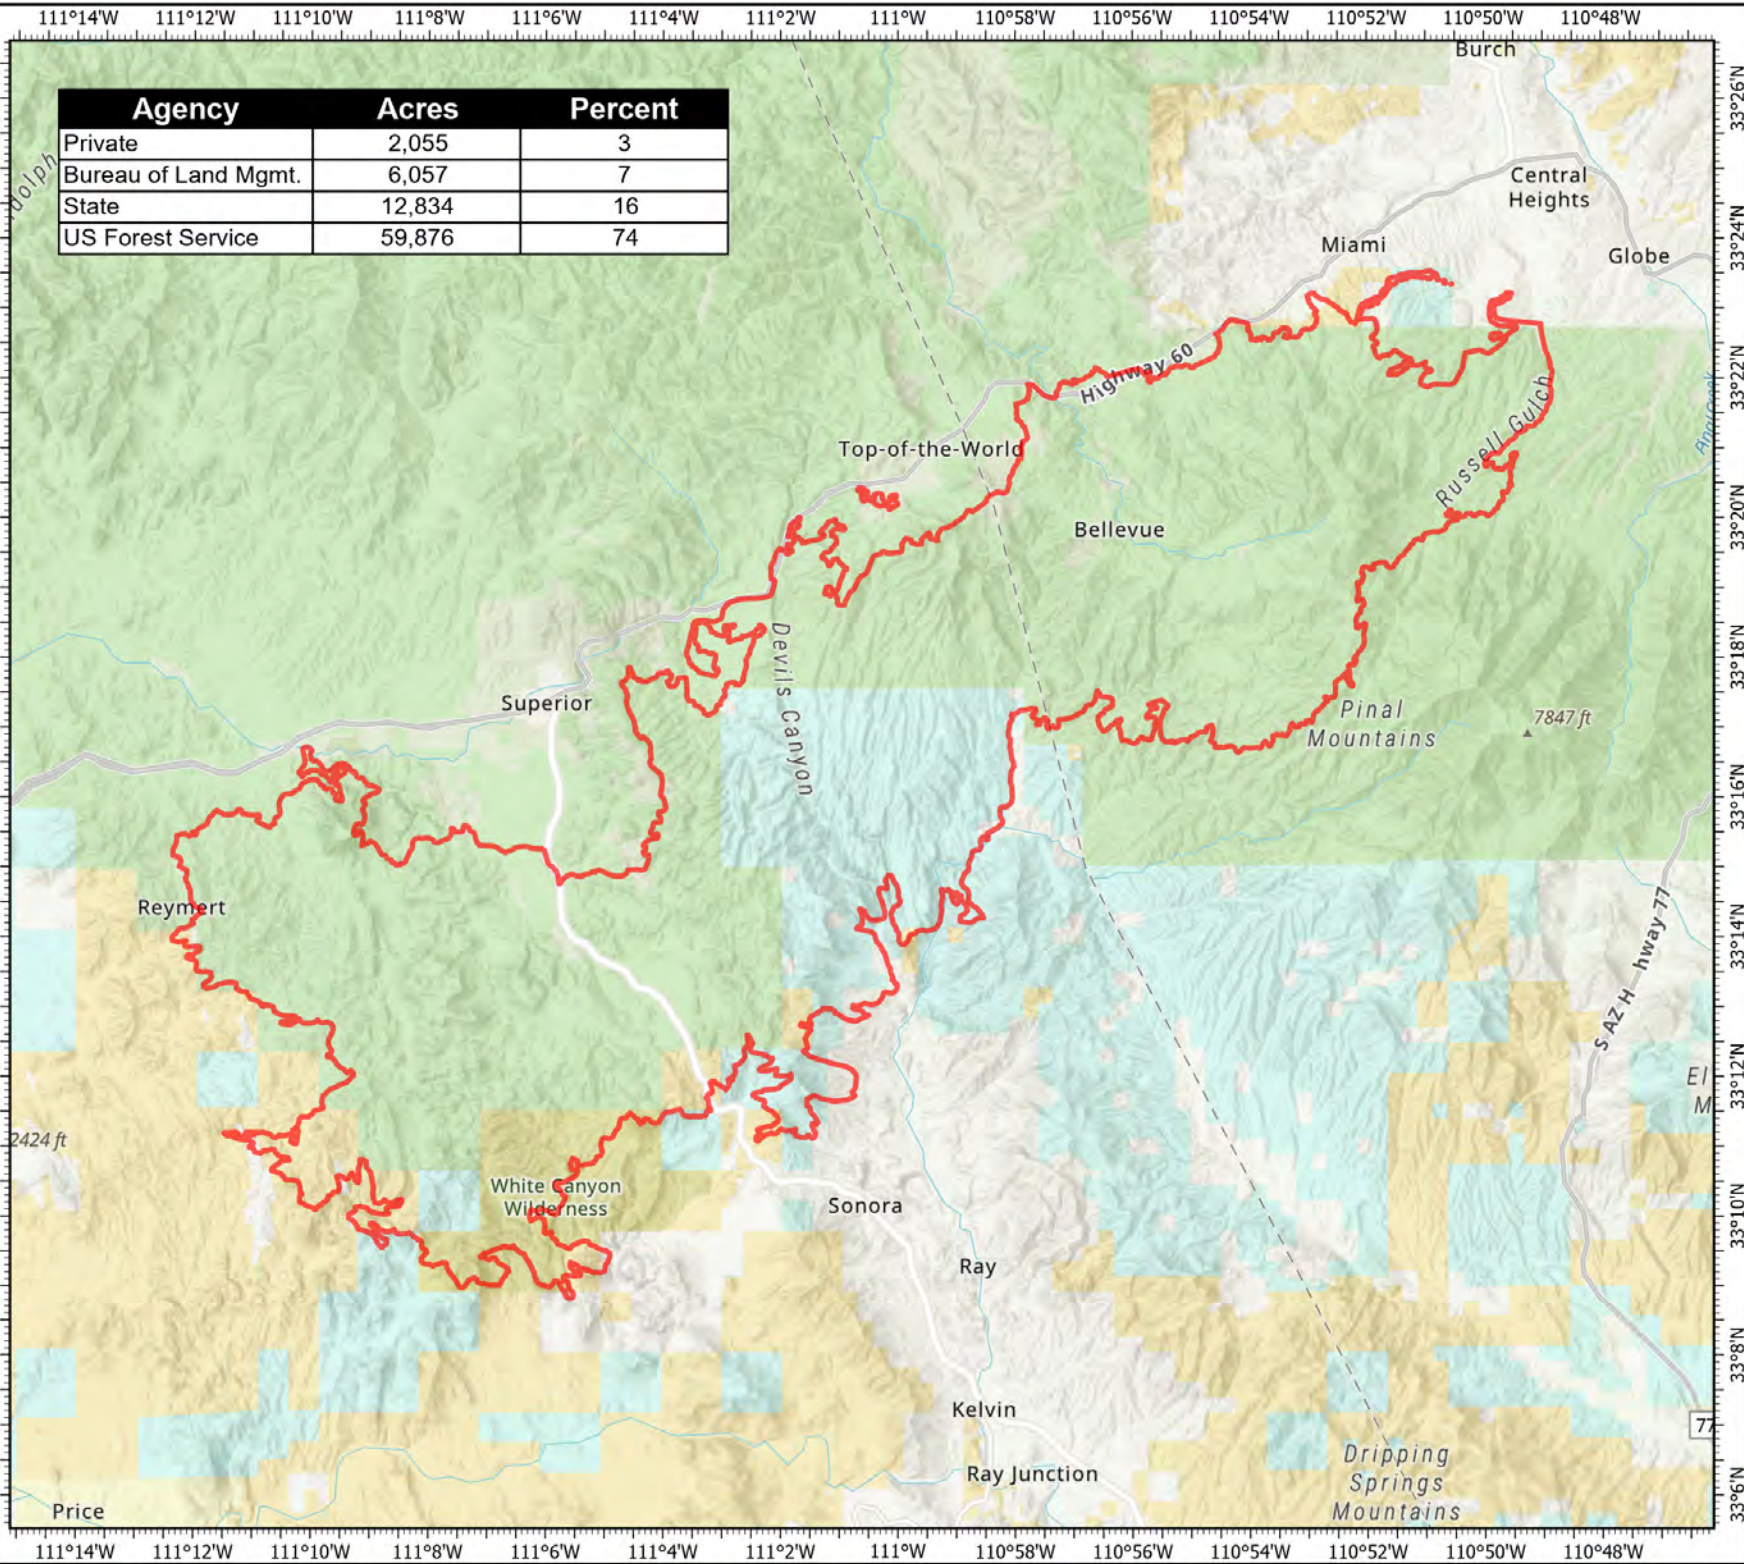

OWNERSHIP

Telegraph
AZ-TNF-1255
6/9/2021

80,822 acres at 6/8/2021 at
2035 hrs

- Wildfire Daily Fire Perimeter
- Bureau of Land Management
- Bureau of Reclamation
- Private
- State
- US Forest Service

Agency	Acres	Percent
Private	2,055	3
Bureau of Land Mgmt.	6,057	7
State	12,834	16
US Forest Service	59,876	74

North American 1983 Datum, Lat/Long Grid