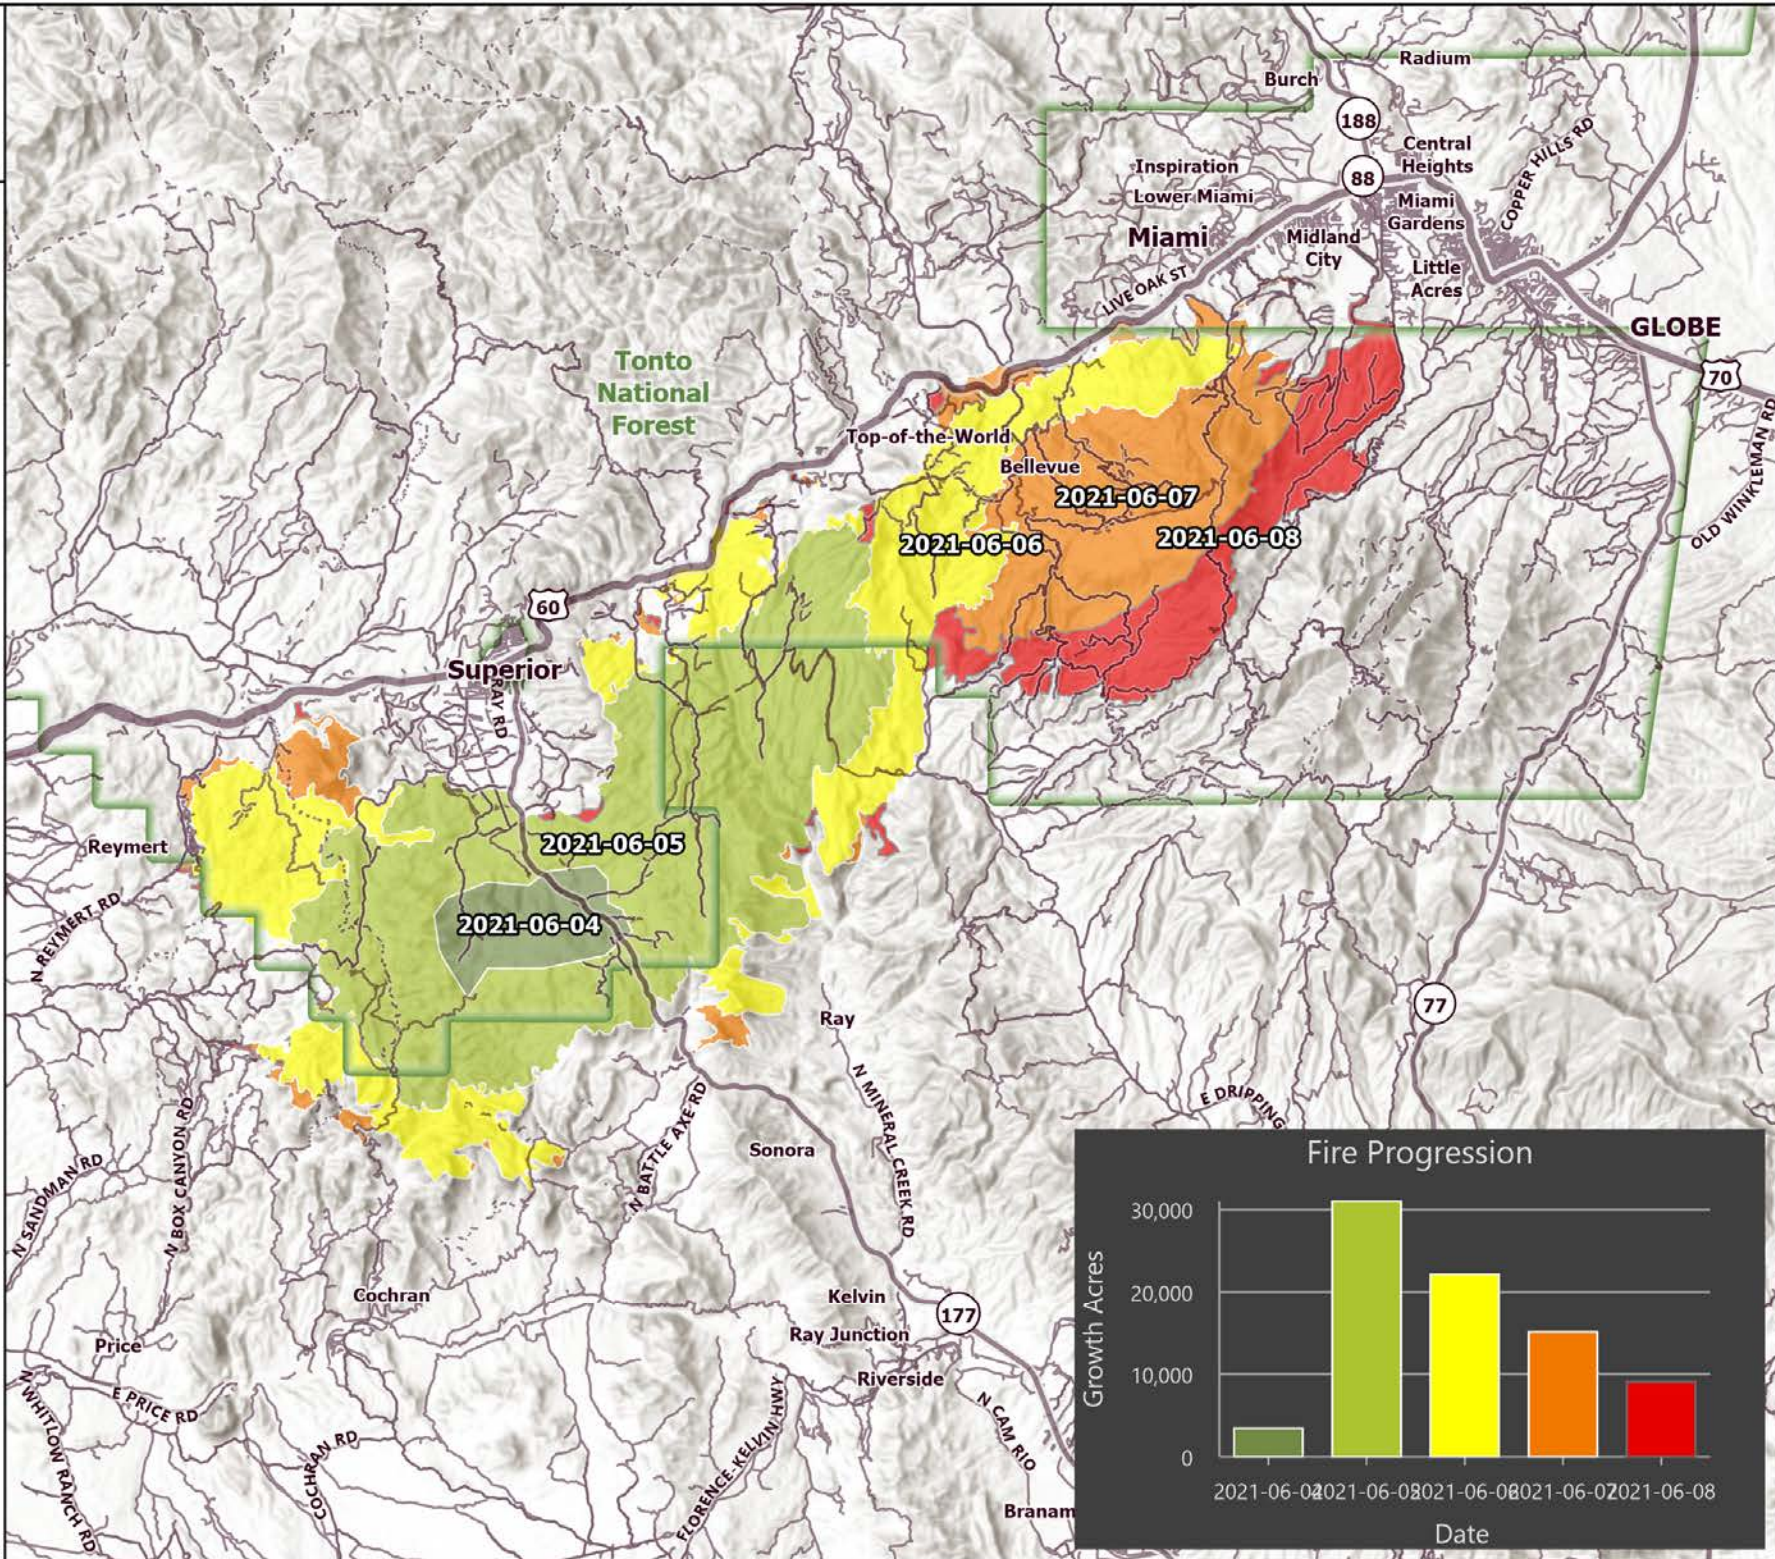

# PROGRESSION

Telegraph  
AZ-TNF-1255  
6/9/2021

80,822 acres at 6/8/21 8:35pm

- Highway or Major Connecting Road
- Local Connecting Road
- Local Road
- USFS Boundary
- 2021-06-04
- 2021-06-05
- 2021-06-06
- 2021-06-07
- 2021-06-08

1:225,000 - SWAIMT2  
6/9/2021 0743  
Acres from IR  
North American 1983 Datum, LatLong Grid