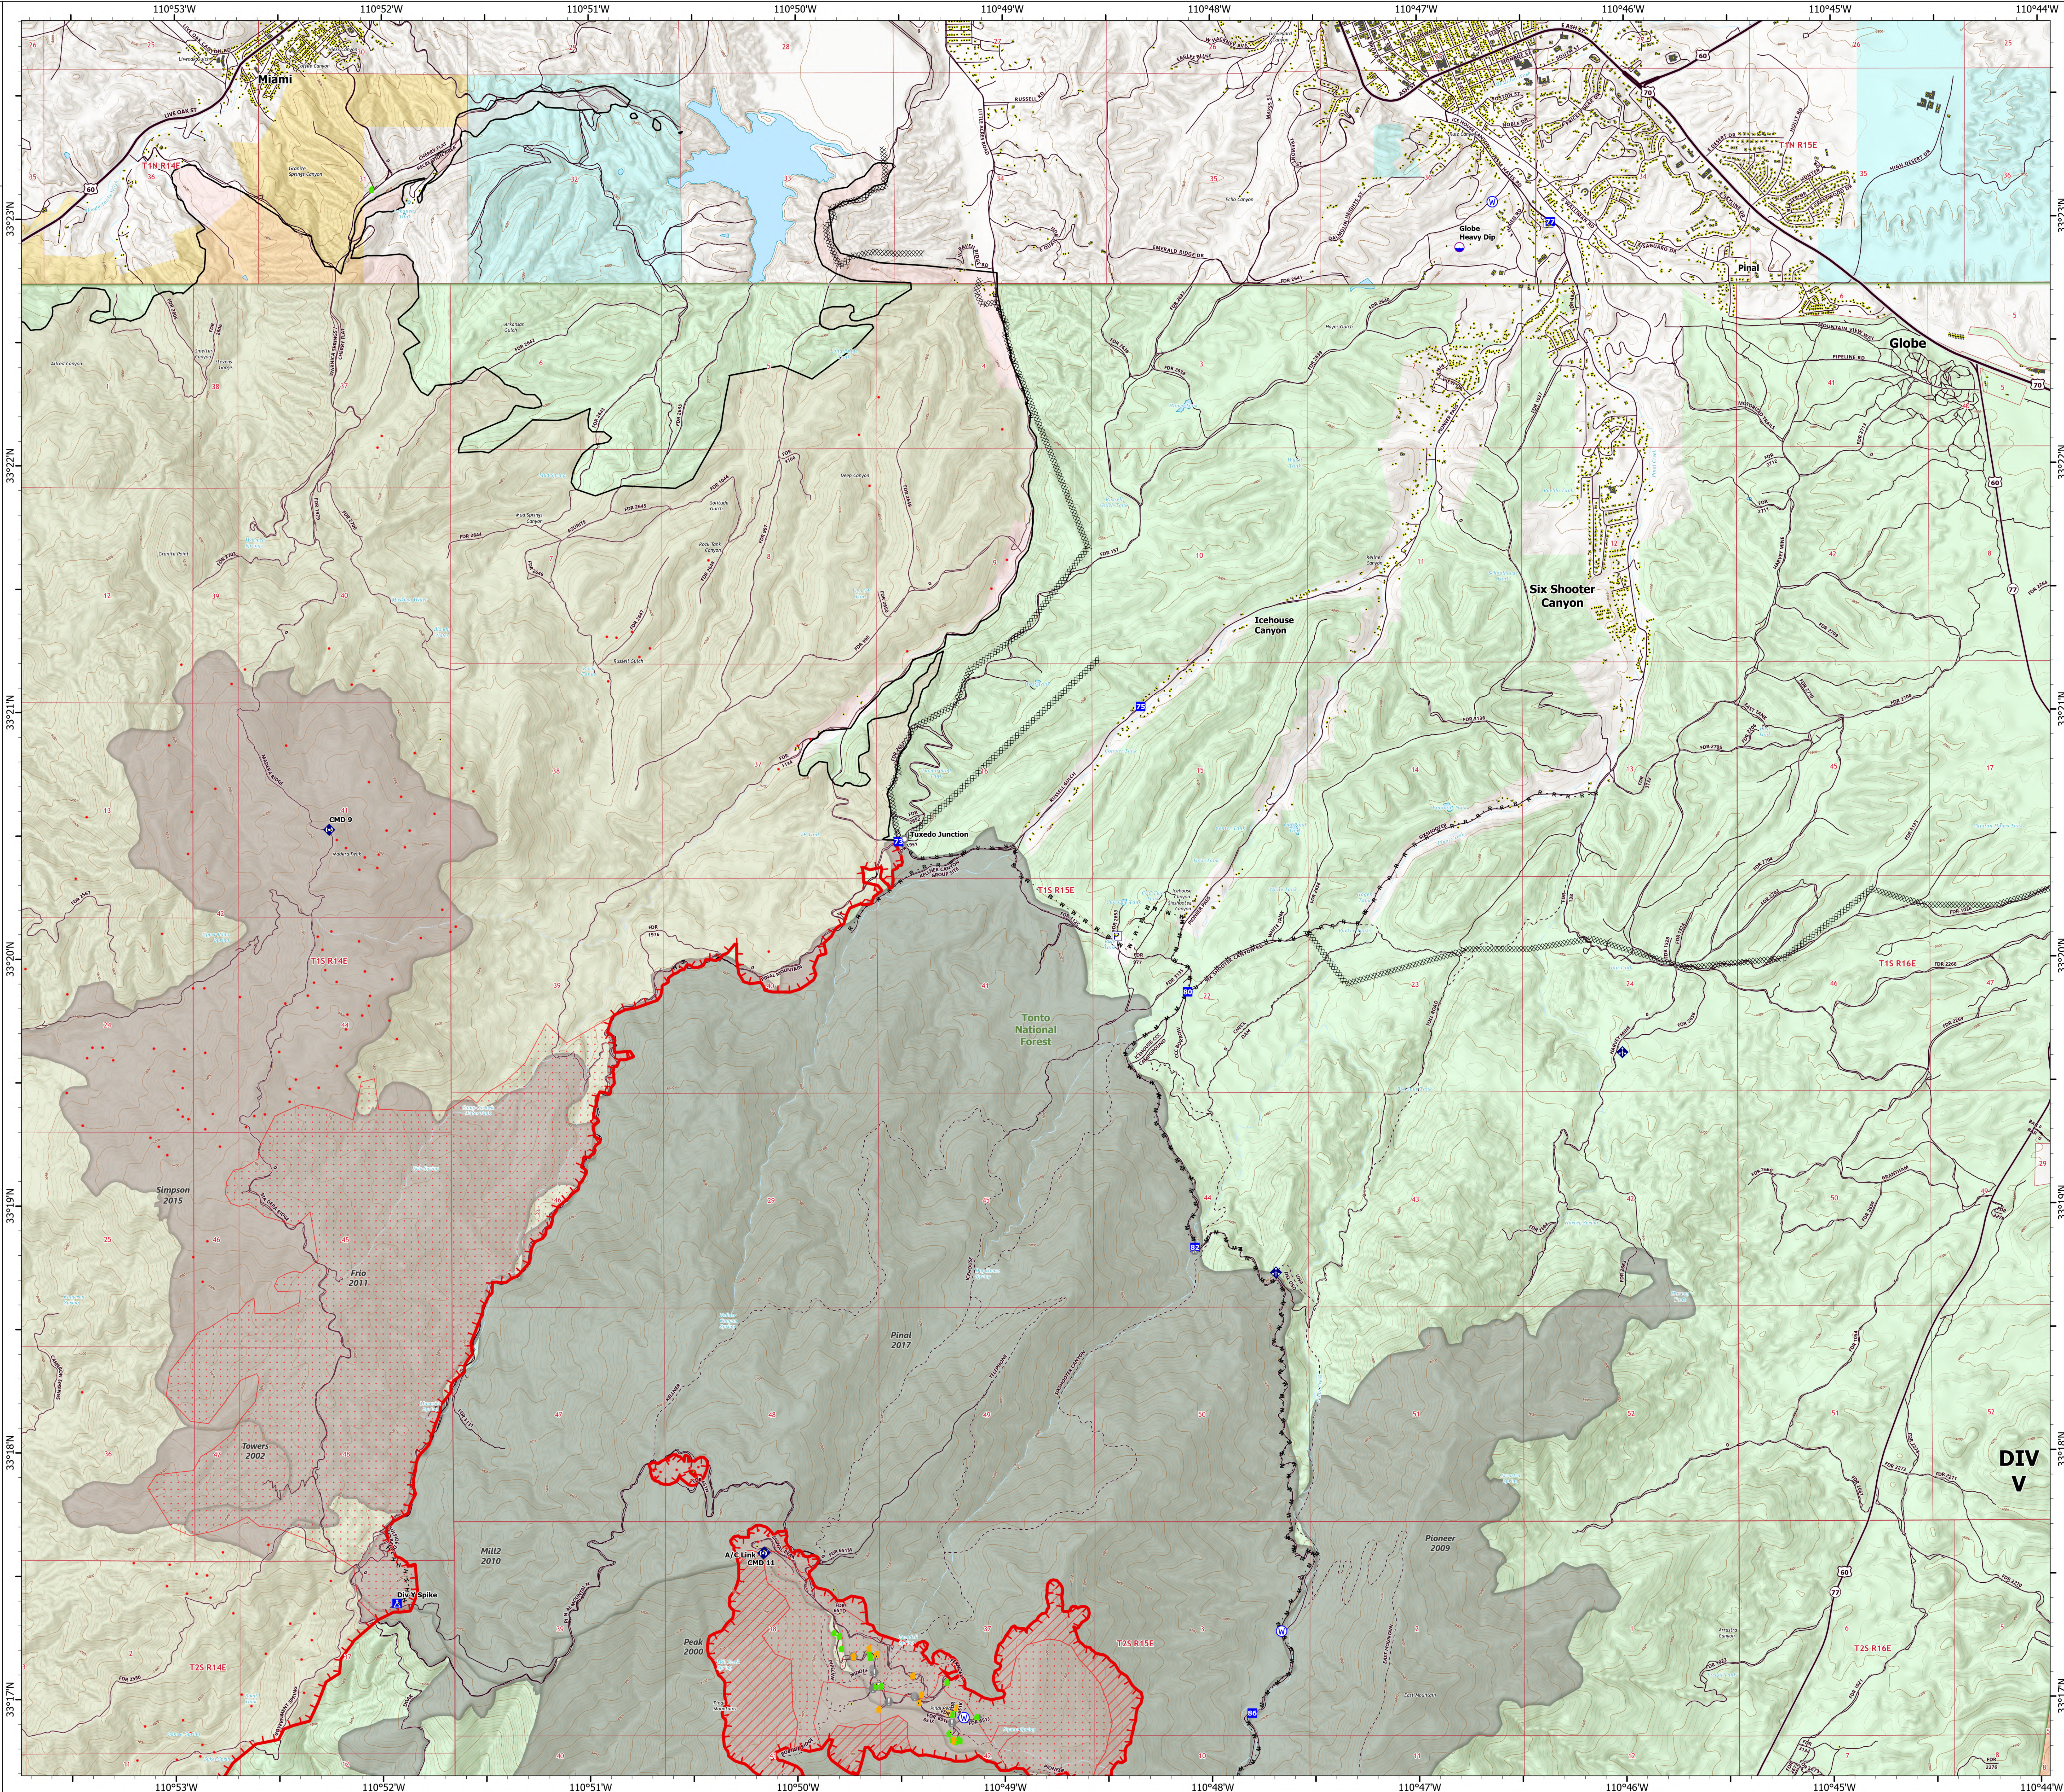

STRUCTURE

South Globe Vicinity

Telegraph

AZ-TNF-1255

6/12/2021

87,078 acres at 6/11/2021 2112

- Pump
- Dip Site
- Drop Point
- Camp
- Value at Risk
- Landmark
- Bridge
- Mobile Weather Unit
- Repeater
- Water Source
- IR Isolated Heat Source
- Structure
- Defensible - Stand Alone
- Defensible - Prep and Hold
- Unknown
- Completed Dozer Line
- Completed Hand Line
- Completed Mixed Construction Line
- Completed Road as Line
- Fire Edge
- Contained Line
- Wildfire Daily Fire Perimeter
- IR Heat Perimeter
- IR Intense Heat
- IR Scattered Heat
- Highway or Major Connecting Road
- Local Connecting Road
- Local Road
- Road
- County or Equivalent
- Township/Range
- Section
- BLM
- Indian Lands
- Private
- State
- USFS
- Structure
- USFS Boundary
- Fire History

DIV V