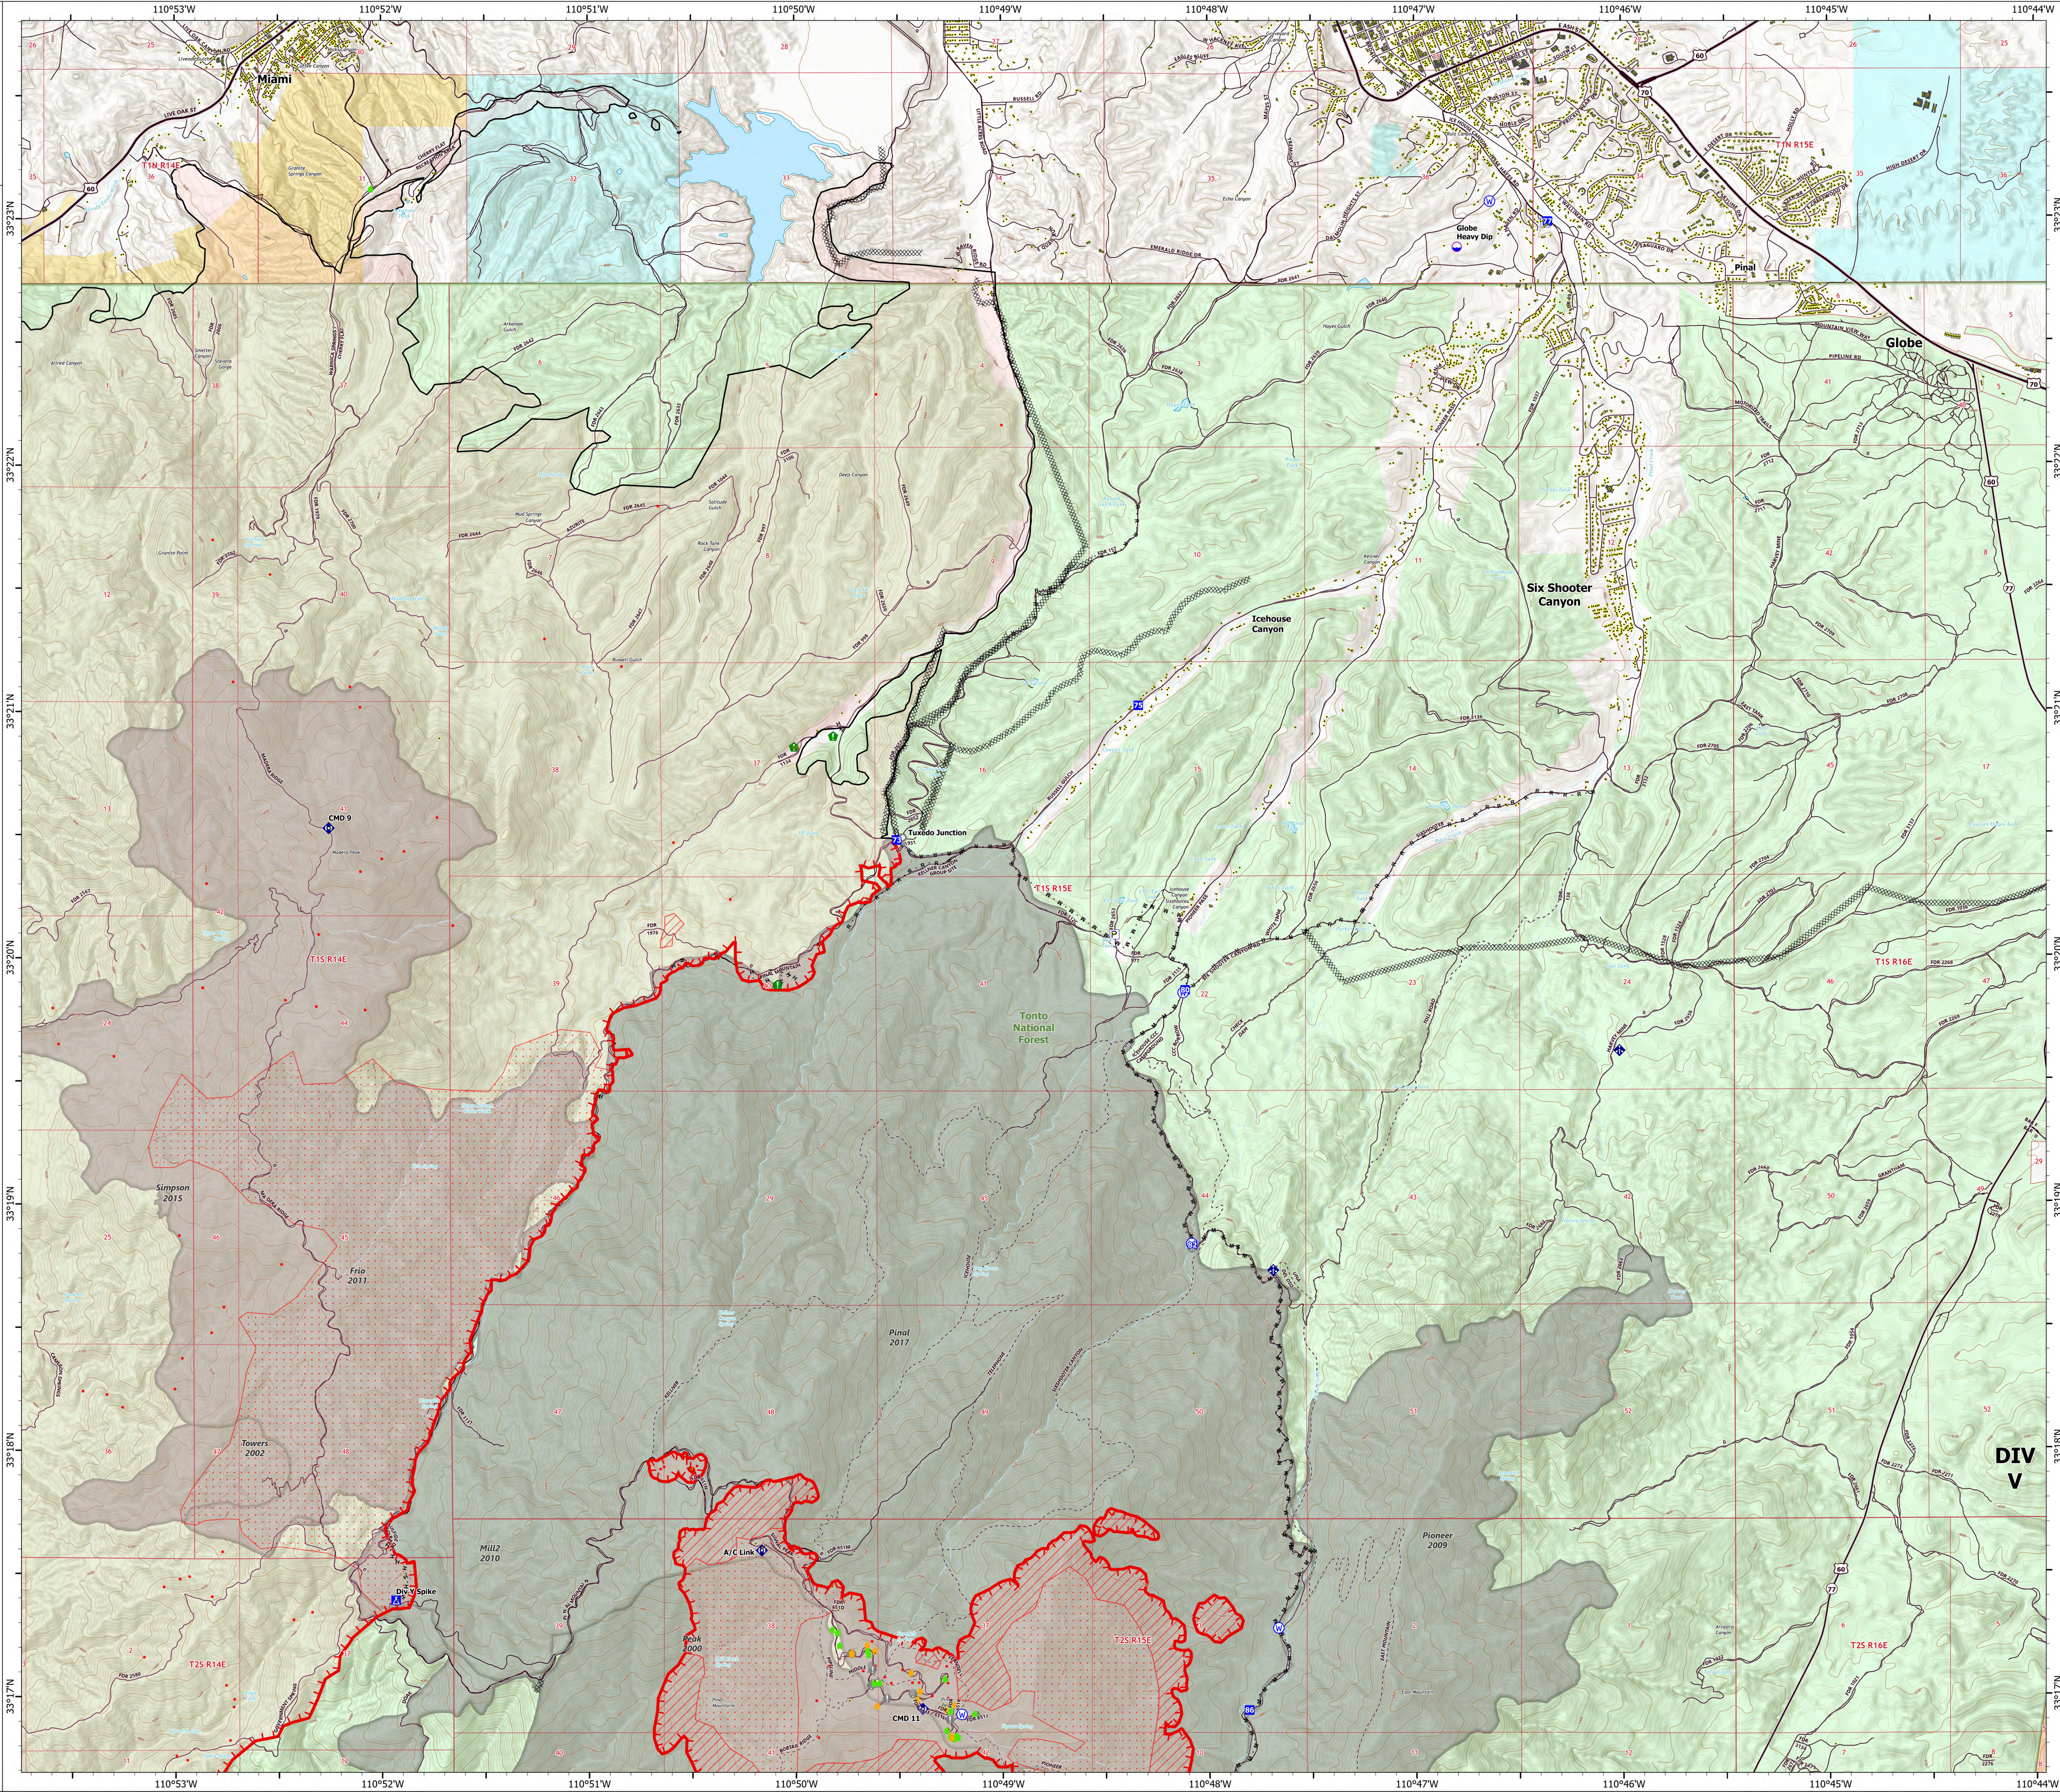

STRUCTURE

South Globe Vicinity

Telegraph

AZ-TNF-1255

6/13/2021

88,155 acres at 6/12/2021 2038

- Pump
- Dip Site
- Drop Point
- Camp
- Value at Risk
- Landmark
- Bridge
- Resource Location
- Mobile Weather Unit
- Repeater
- Water Source
- IR Isolated Heat Source
- Structure
- Defensible - Stand Alone
- Defensible - Prep and Hold
- Unknown
- Completed Dozer Line
- Completed Hand Line
- Completed Mixed Construction Line
- Completed Road as Line
- Fire Edge
- Contained Line
- Wildfire Daily Fire Perimeter
- IR Heat Perimeter
- IR Intense Heat
- IR Scattered Heat
- Highway or Major Connecting Road
- Local Connecting Road
- Local Road
- Road
- County or Equivalent
- Township/Range
- Section
- BLM
- Indian Lands
- Private
- State
- USFS
- Structure
- USFS Boundary
- Fire History

DIV V