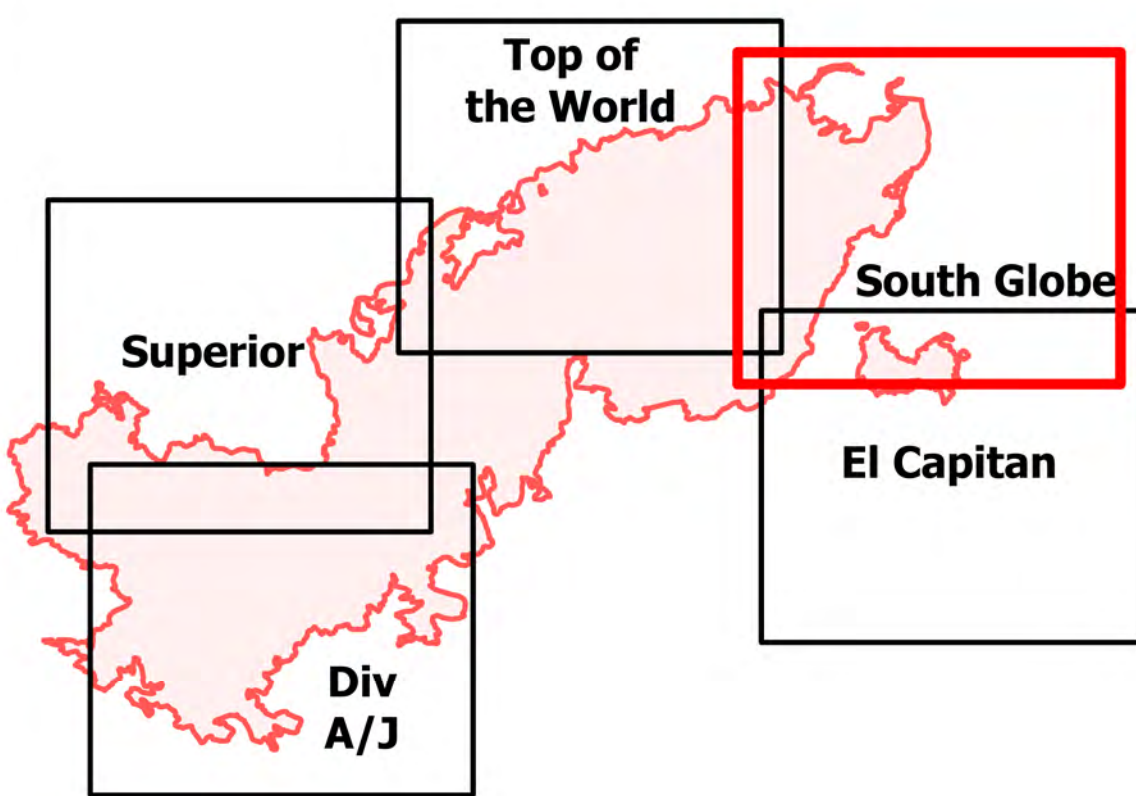

STRUCTURE

South Globe Vicinity

Telegraph

AZ-TNF-1255

6/13/2021

88,155 acres at 6/12/2021 2038

- Pump
- Dip Site
- Drop Point
- Camp
- Value at Risk
- Landmark
- Bridge
- Resource Location
- Mobile Weather Unit
- Repeater
- Water Source
- IR Isolated Heat Source
- Structure
- Defensible - Stand Alone
- Defensible - Prep and Hold
- Unknown
- Completed Dozer Line
- Completed Hand Line
- Completed Mixed Construction Line
- Completed Road as Line
- Fire Edge
- Contained Line
- Wildfire Daily Fire Perimeter
- IR Heat Perimeter
- IR Intense Heat
- IR Scattered Heat
- Highway or Major Connecting Road
- Local Connecting Road
- Local Road
- Road
- County or Equivalent
- Township/Range
- Section
- BLM
- Indian Lands
- Private
- State
- USFS
- Structure
- USFS Boundary
- Fire History

DIV V