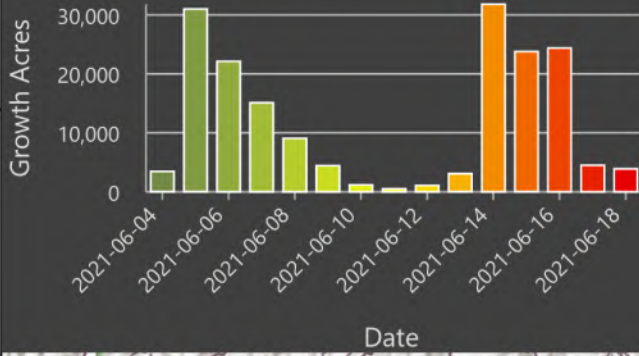

PROGRESSION

Telegraph
AZ-TNF-1255
6/19/2021

179,678 acres at 6/18/21 10:19pm

- Highway or Major Connecting Road
- Local Connecting Road
- Local Road
- 2021-06-04
- 2021-06-05
- 2021-06-06
- 2021-06-07
- 2021-06-08
- 2021-06-09
- 2021-06-10
- 2021-06-11
- 2021-06-12
- 2021-06-13
- 2021-06-14
- 2021-06-15
- 2021-06-16
- 2021-06-17
- 2021-06-18

Fire Progression

1:270,000 - SWAIMT2
6/19/2021 0440
Acres from GIS (geodesic)
North American 1983 Datum, Lat/Long Grid