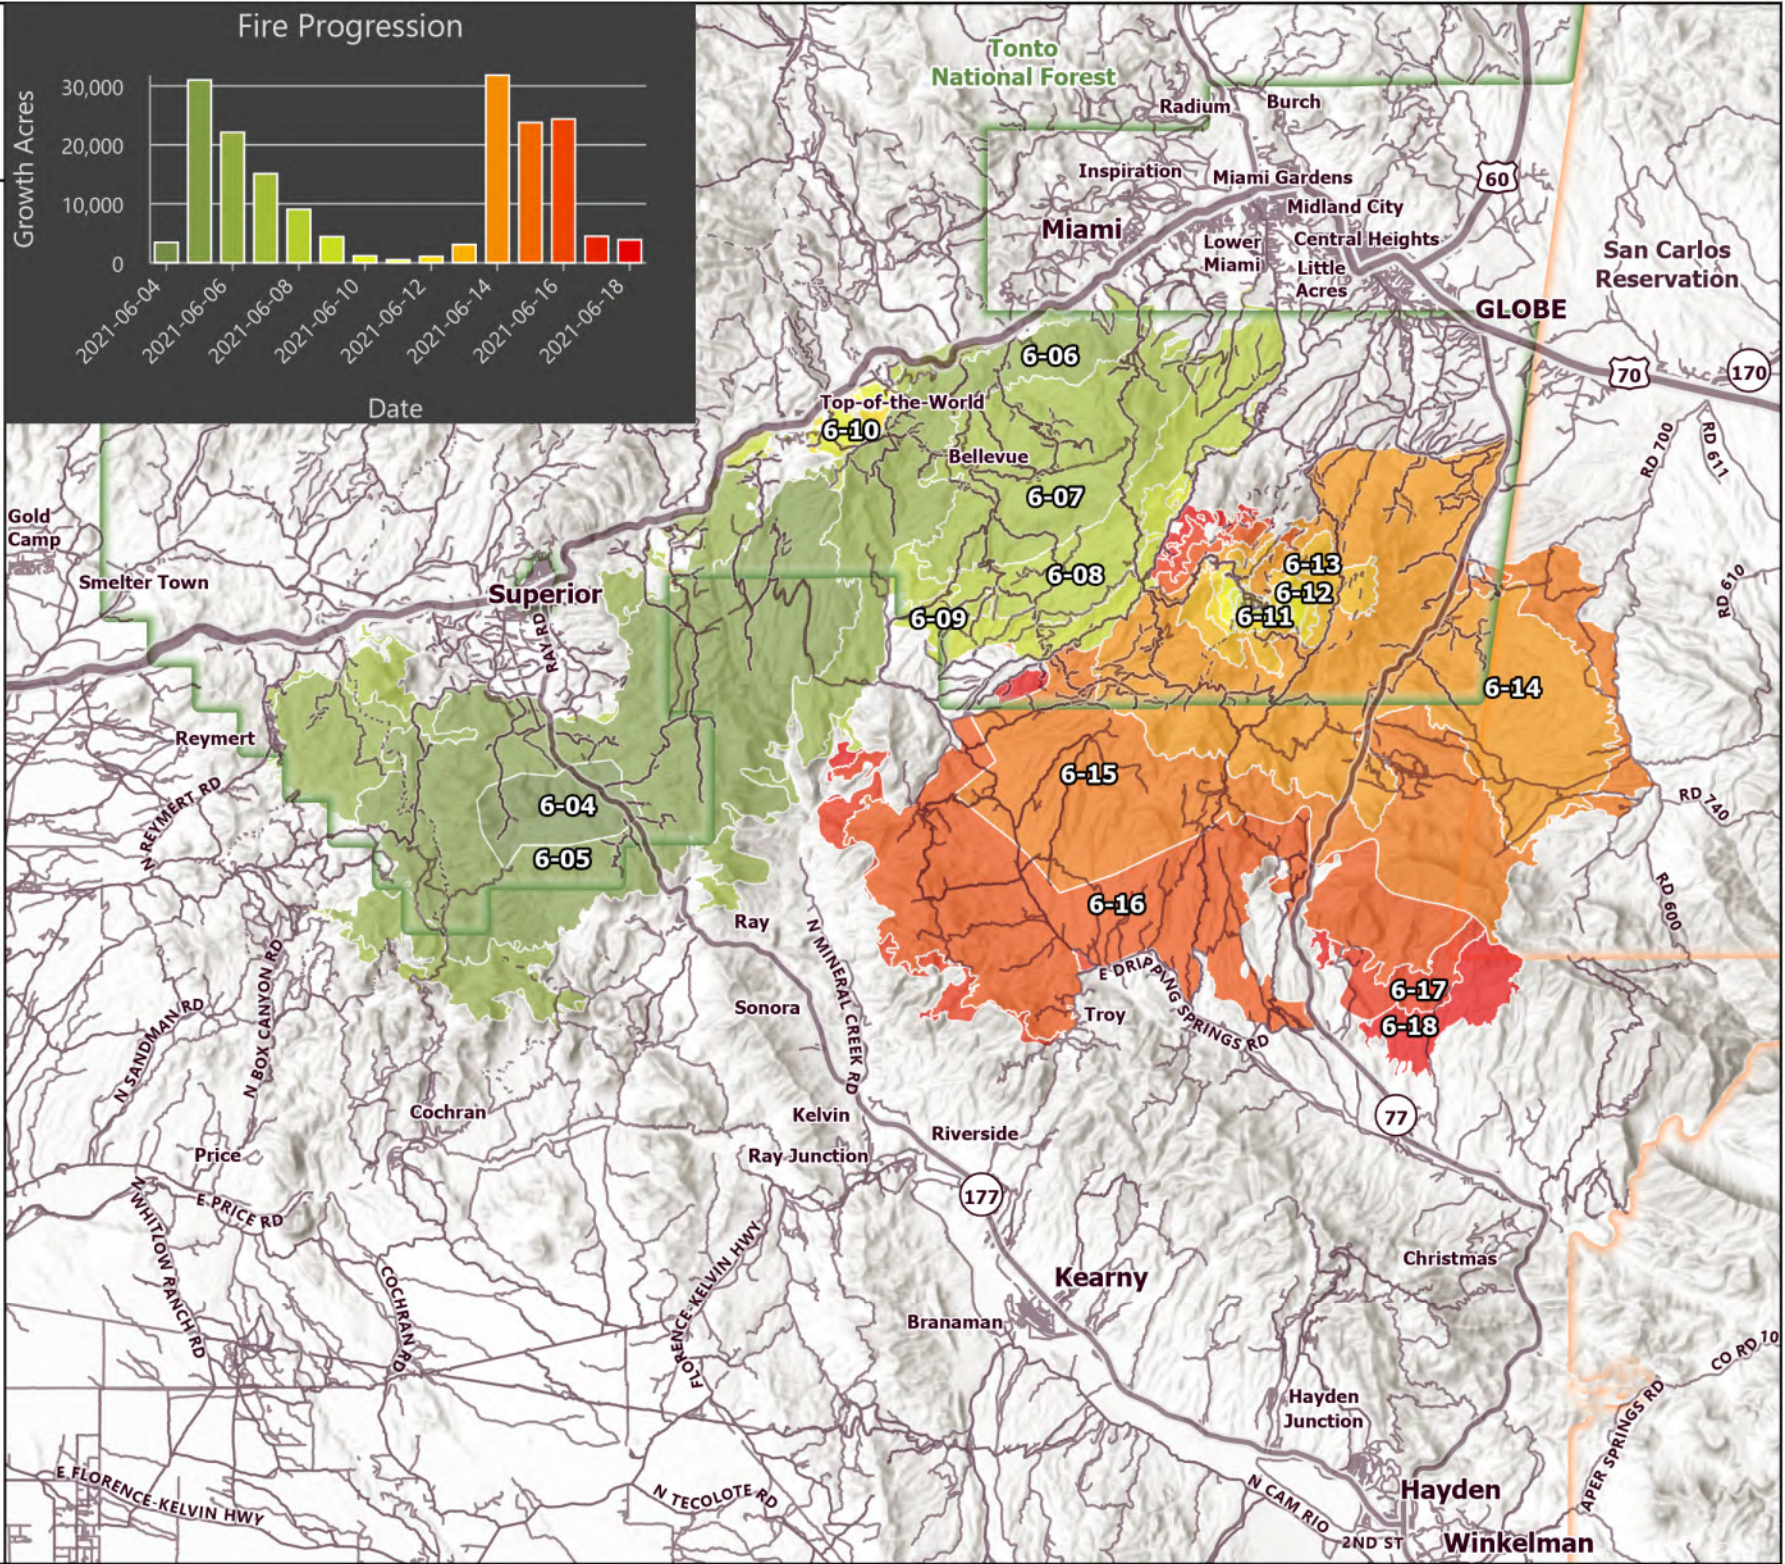

PROGRESSION

Telegraph
AZ-TNF-1255
6/19/2021

179,678 acres at 6/18/21 10:19pm

- Highway or Major Connecting Road
- Local Connecting Road
- Local Road
- 2021-06-04
- 2021-06-05
- 2021-06-06
- 2021-06-07
- 2021-06-08
- 2021-06-09
- 2021-06-10
- 2021-06-11
- 2021-06-12
- 2021-06-13
- 2021-06-14
- 2021-06-15
- 2021-06-16
- 2021-06-17
- 2021-06-18

Fire Progression

1:270,000 - SWAIMT2
6/19/2021 0440
Acres from GIS (geodesic)
North American 1983 Datum, Lat/Long Grid